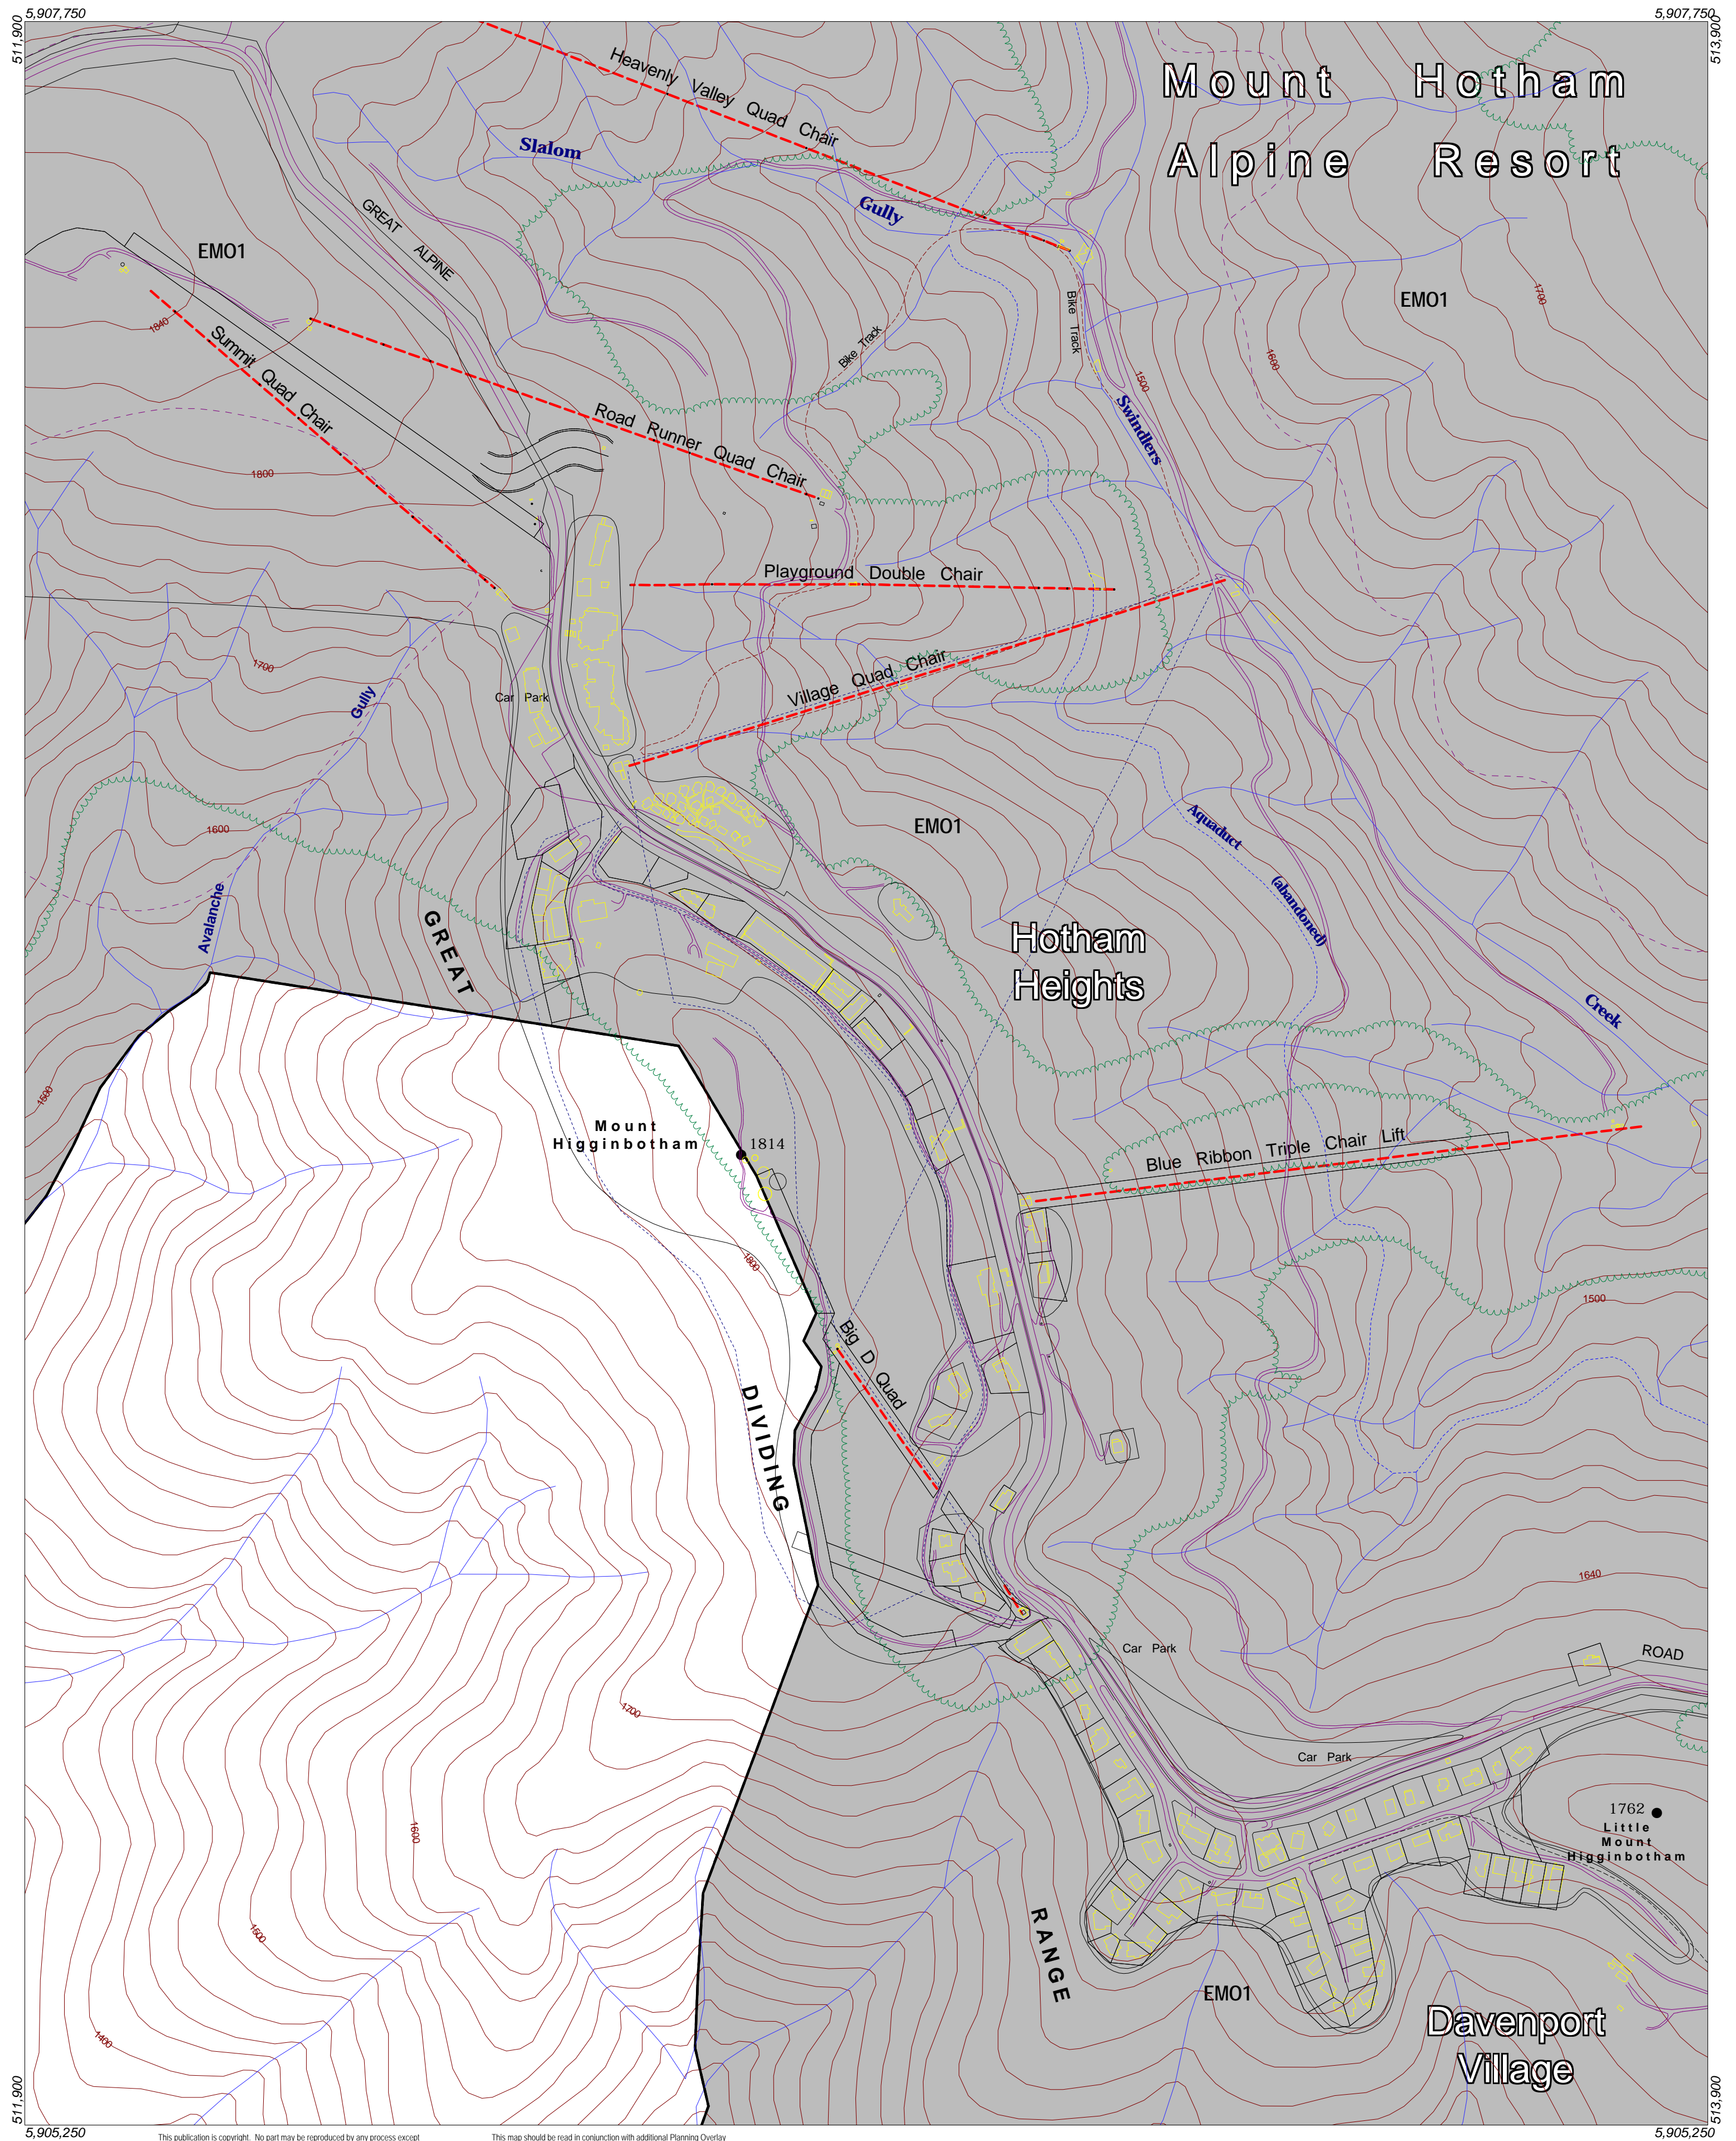

ALPINE RESORTS PLANNING SCHEME - LOCAL PROVISION

Overlays
EMO1 Erosion Management Overlay - Schedule 1

Amendment C9
Printed: 9/6/2004

100 0 100 200 300 400 500 m
AUSTRALIAN MAP GRID ZONE 55

INDEX TO ADJOINING METRIC SERIES MAP

Victoria
The Place To Be