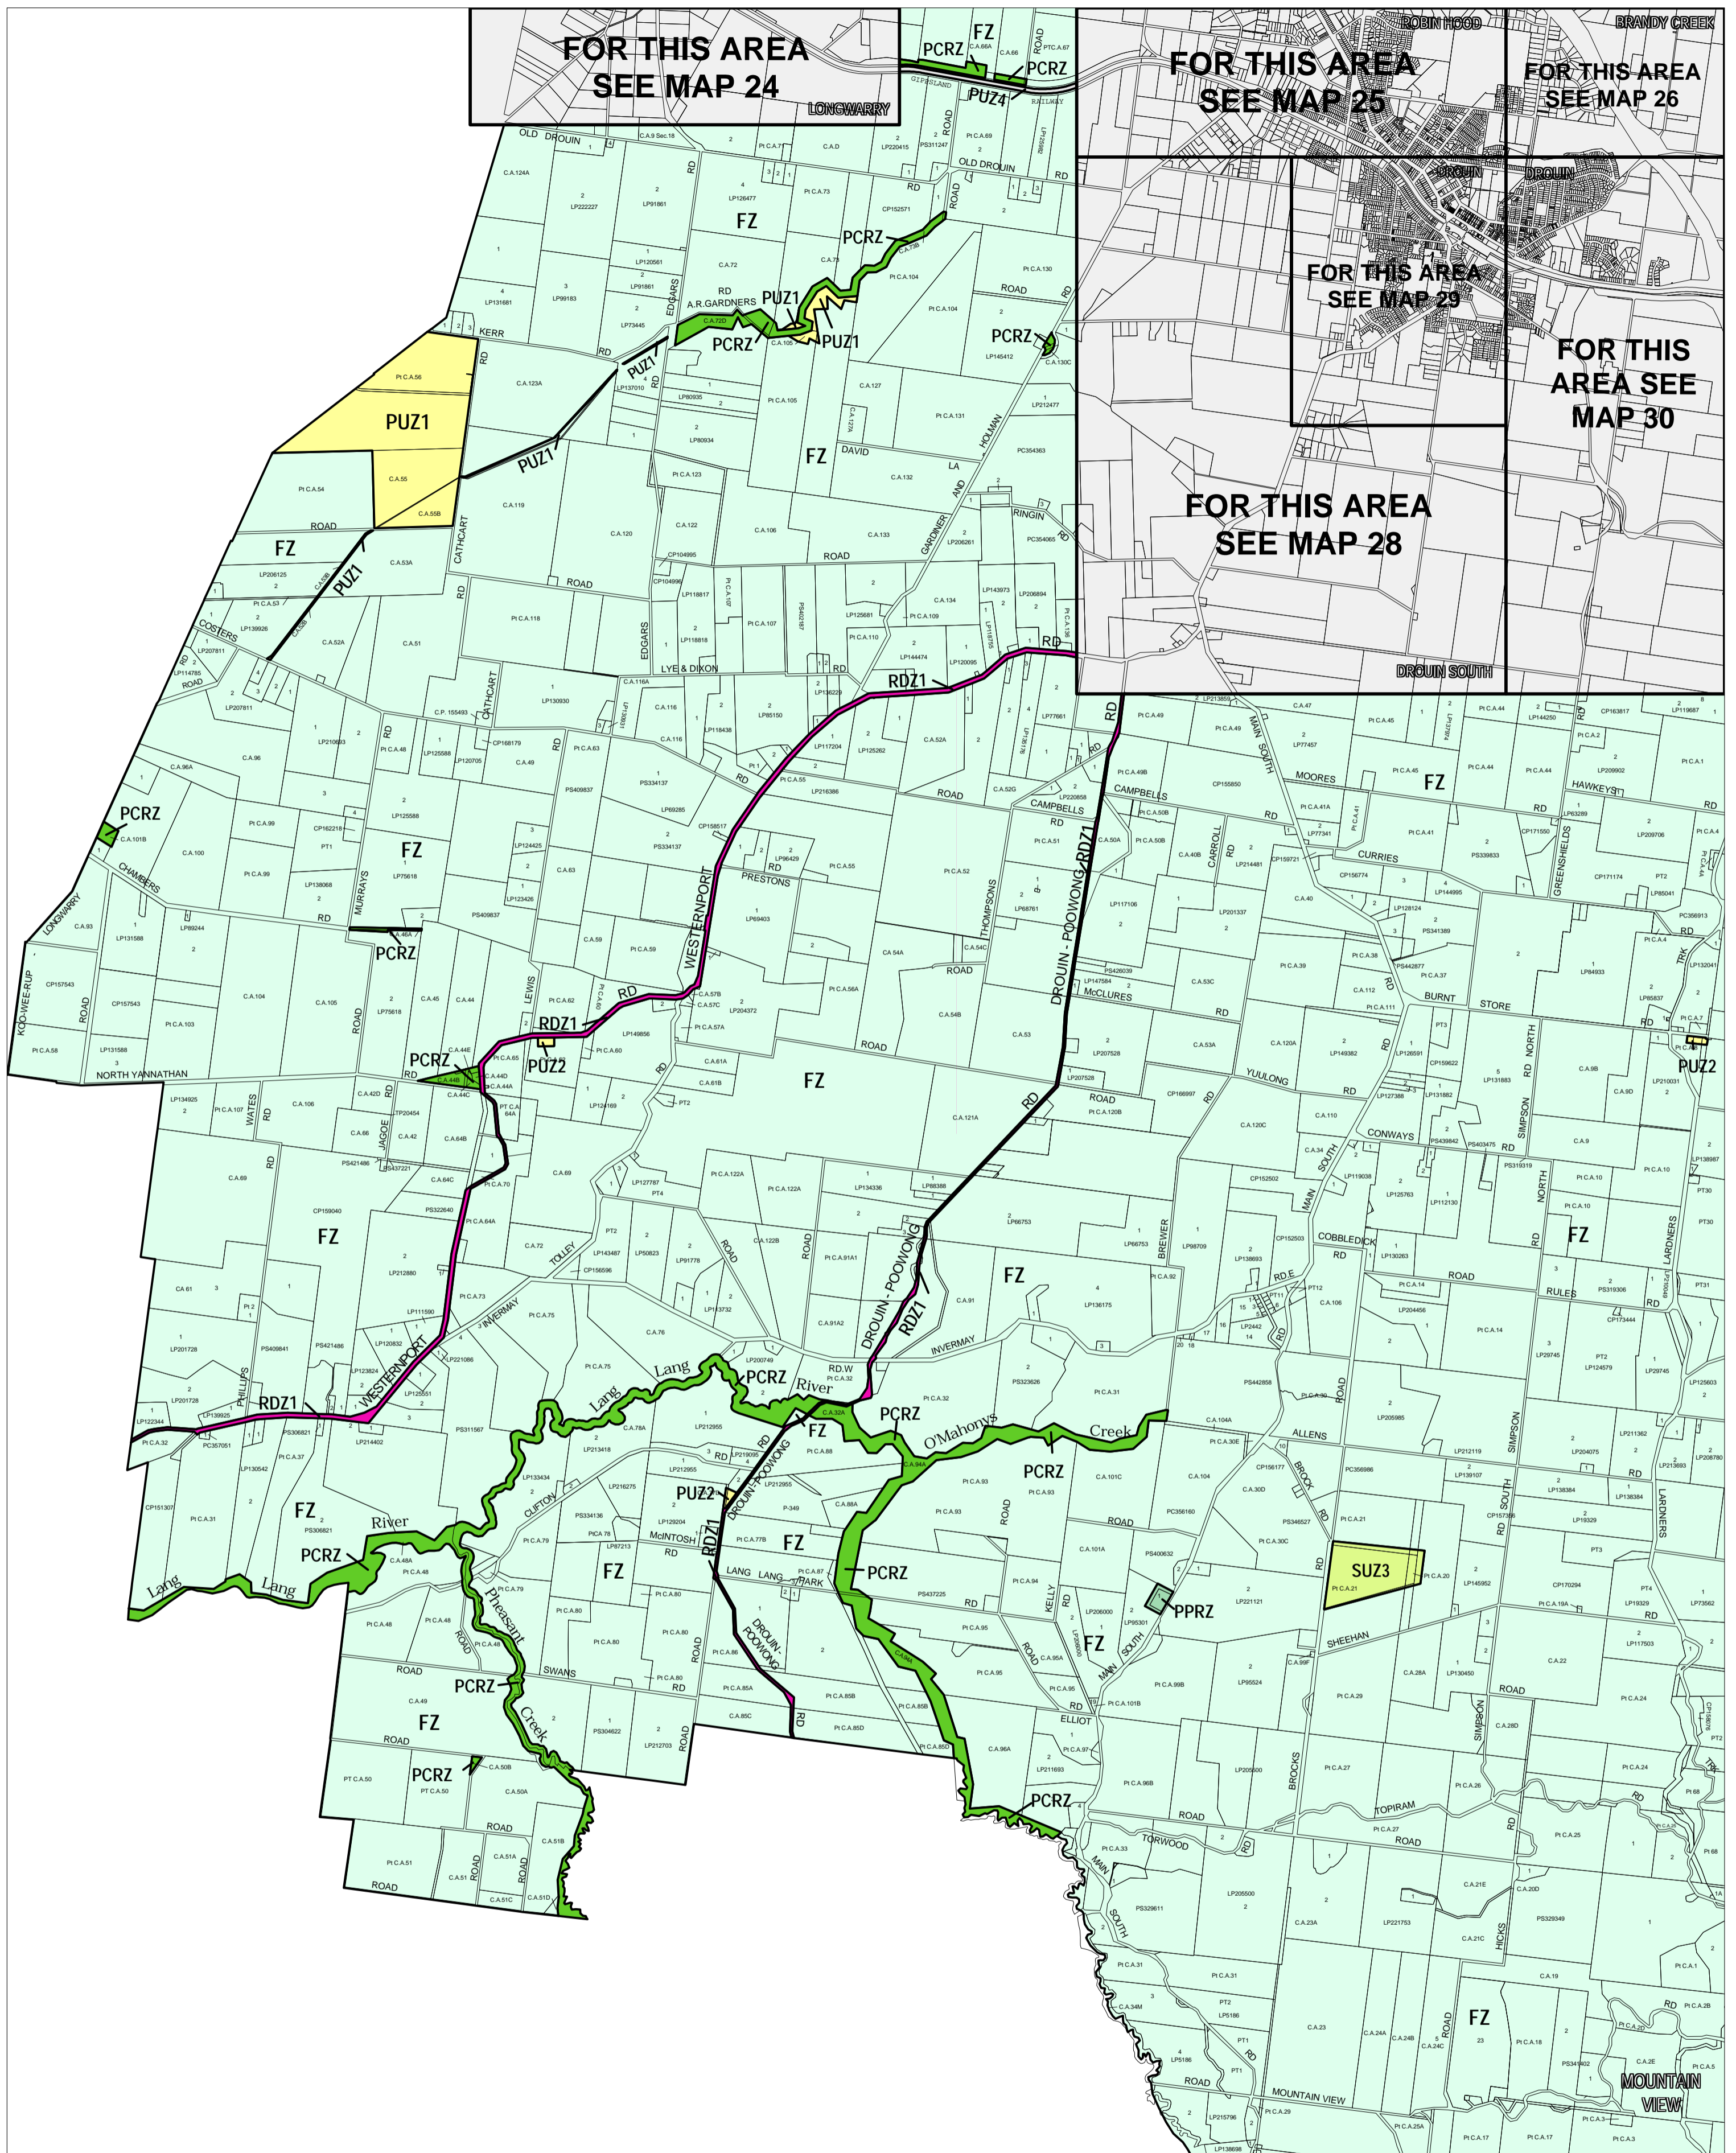

BAW BAW PLANNING SCHEME - LOCAL PROVISION

Industrial	Residential 1 Zone
INZ Industrial 1 Zone	R1Z Residential 1 Zone
Public Land	Rural
PCRZ Public Conservation And Resource Zone	FZ Farming Zone
PPRZ Public Park And Recreation Zone	RLZ Rural Living Zone
PUZ1 Public Use Zone Education	Special Purpose
PUZ2 Public Use Zone Service And Utility	SUZ3 Special Use Zone 3
PUZ4 Public Use Zone Transport	
RDZ1 Road Zone Category 1	
Residential	
LDZ Low Density Residential Zone	

AUSTRALIAN MAP GRID ZONE 55

INDEX TO ADJOINING METRIC SERIES MAP

Printed: 24/10/2006

AMENDMENT C37