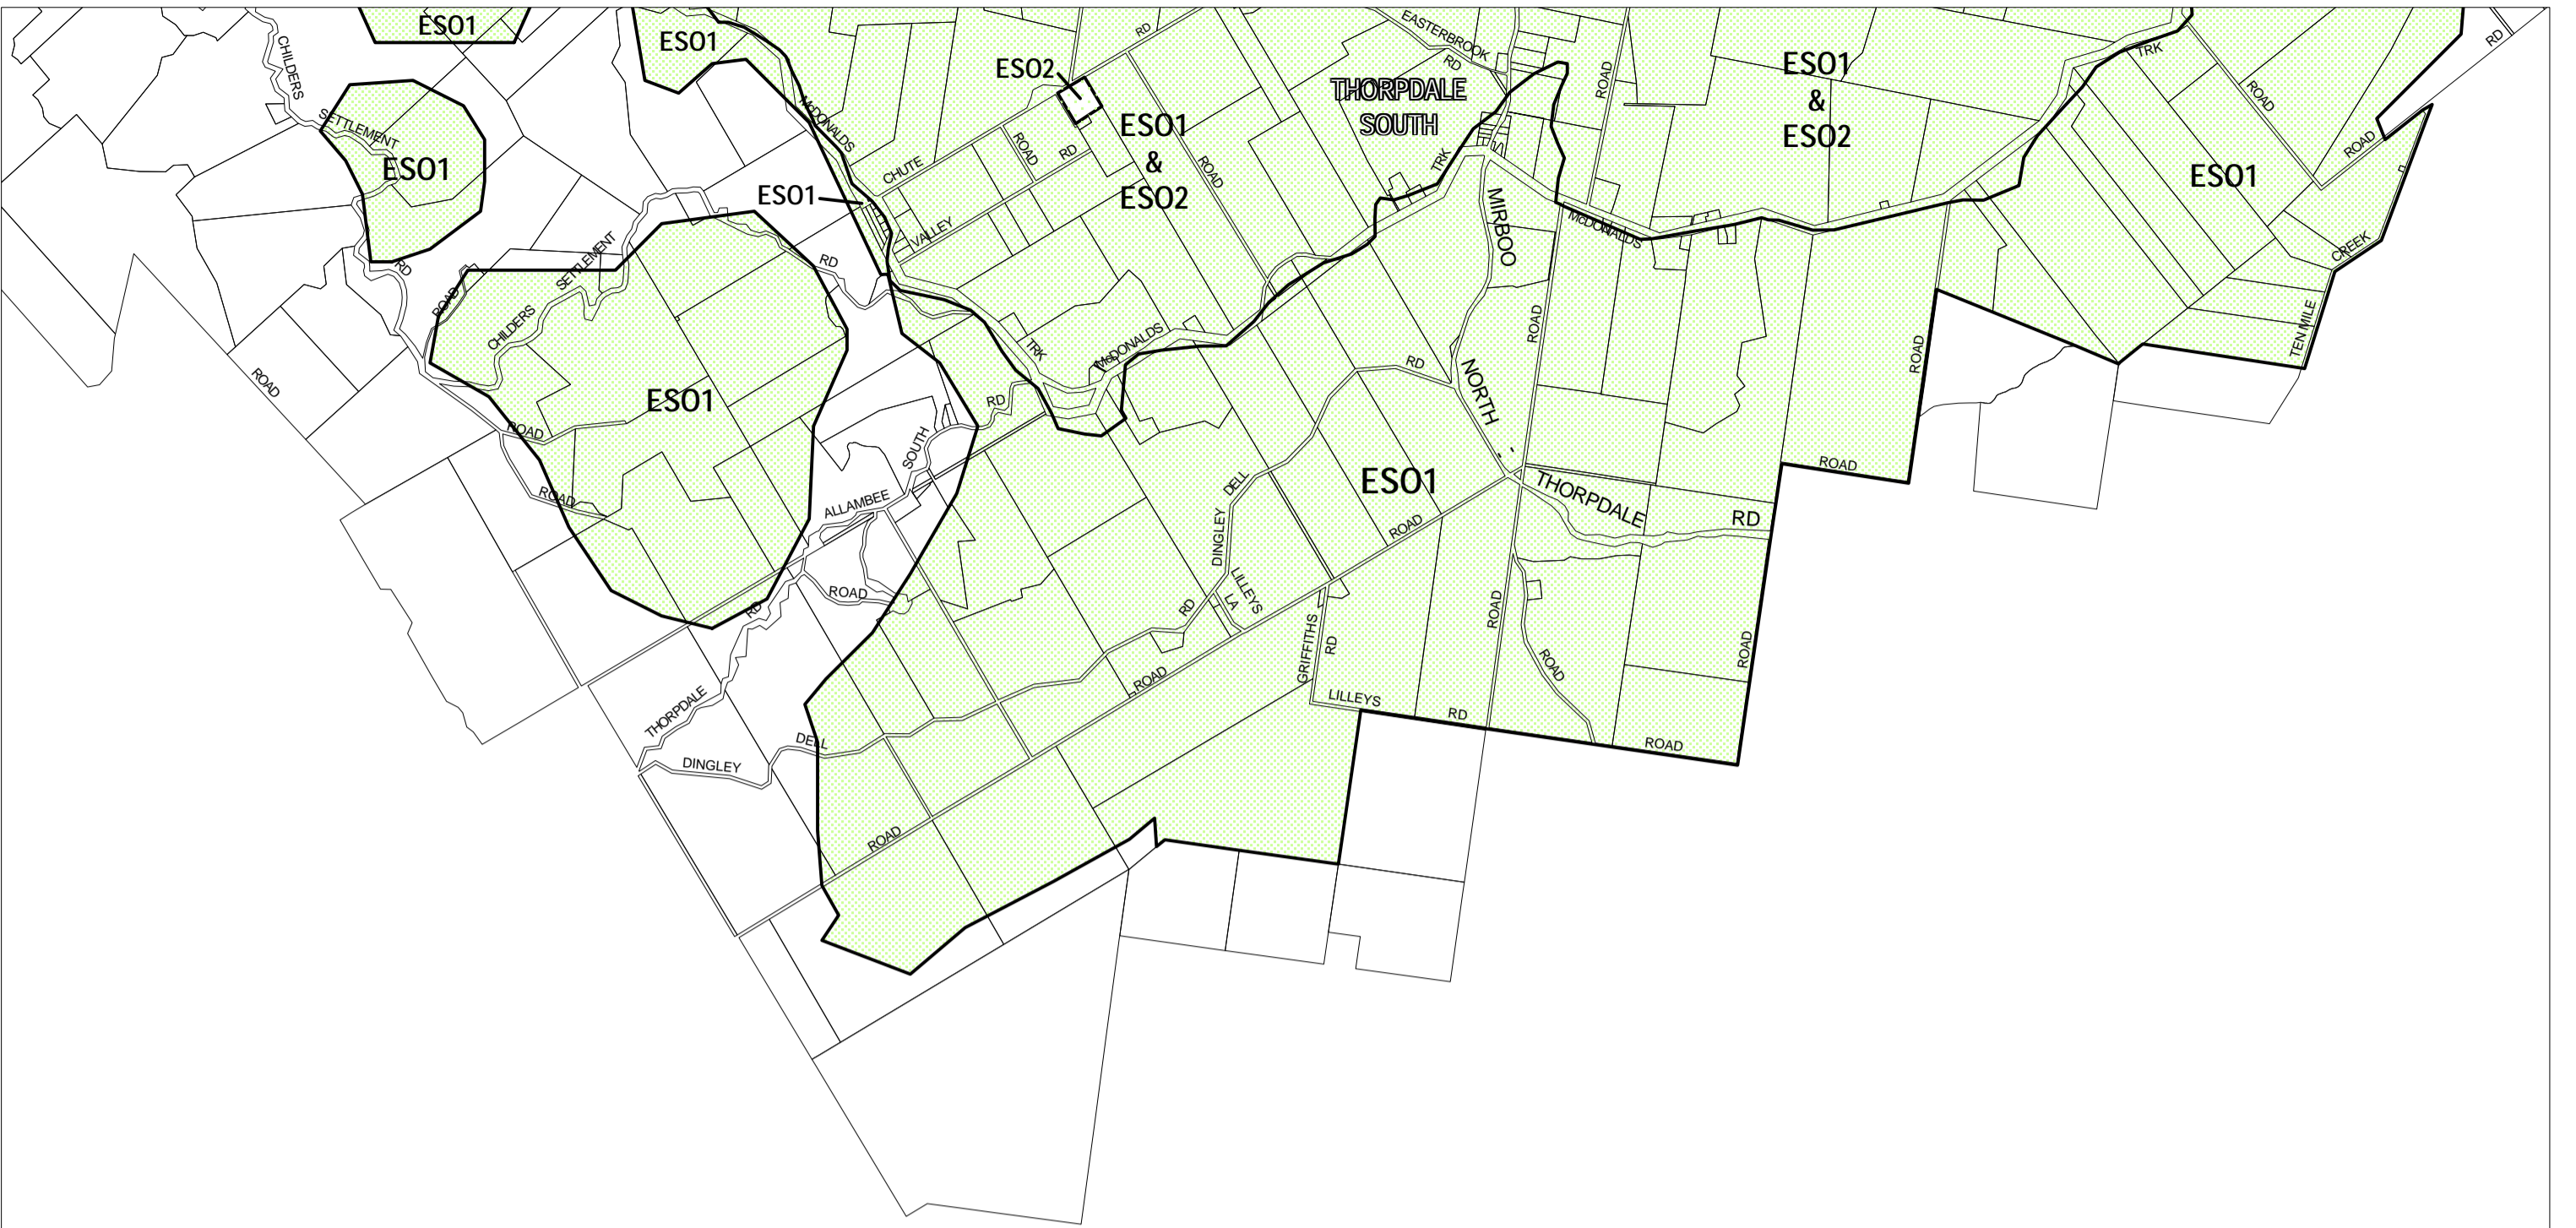

BAW BAW PLANNING SCHEME - LOCAL PROVISION

Overlays

AUSTRALIAN MAP GRID ZONE 55

INDEX TO ADJOINING METRIC SERIES MAP

Printed: 19/7/2007

AMENDMENT C17