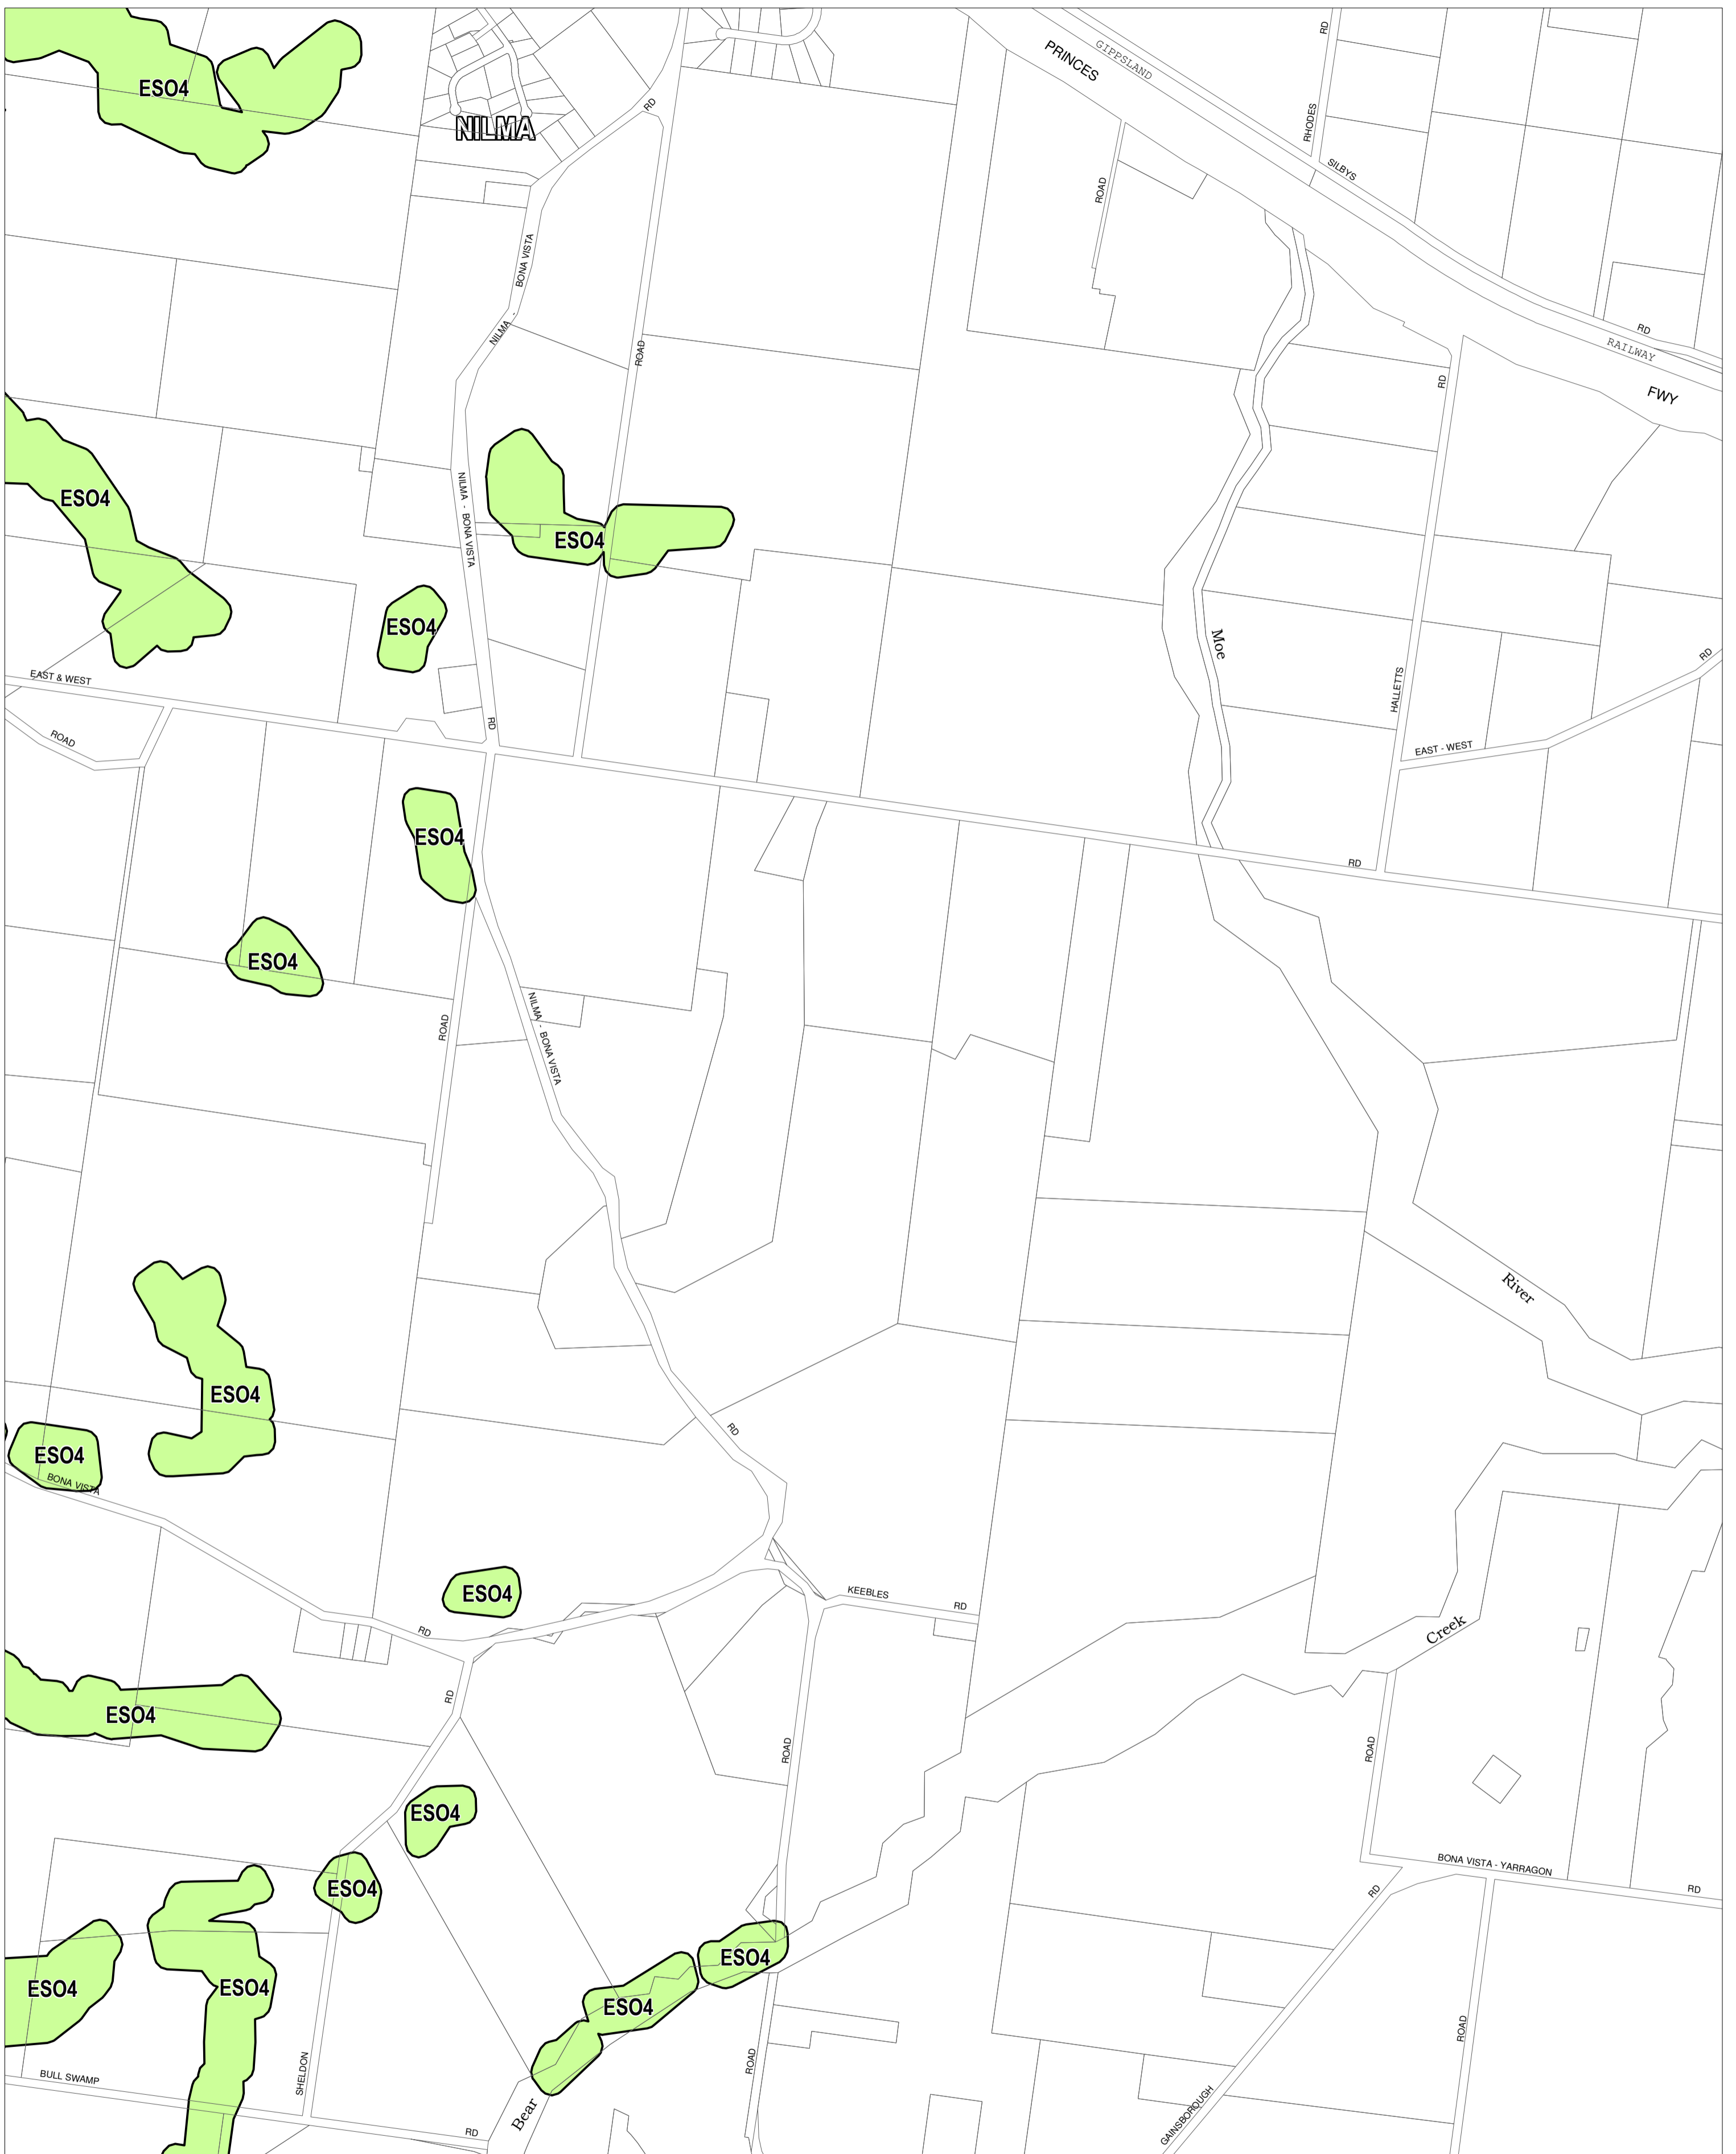

BAW BAW PLANNING SCHEME - LOCAL PROVISION

Overlays

ESO4 Environmental Significance Overlay - Schedule 4

AUSTRALIAN MAP GRID ZONE 55

Printed: 11/5/2012

AMENDMENT C81