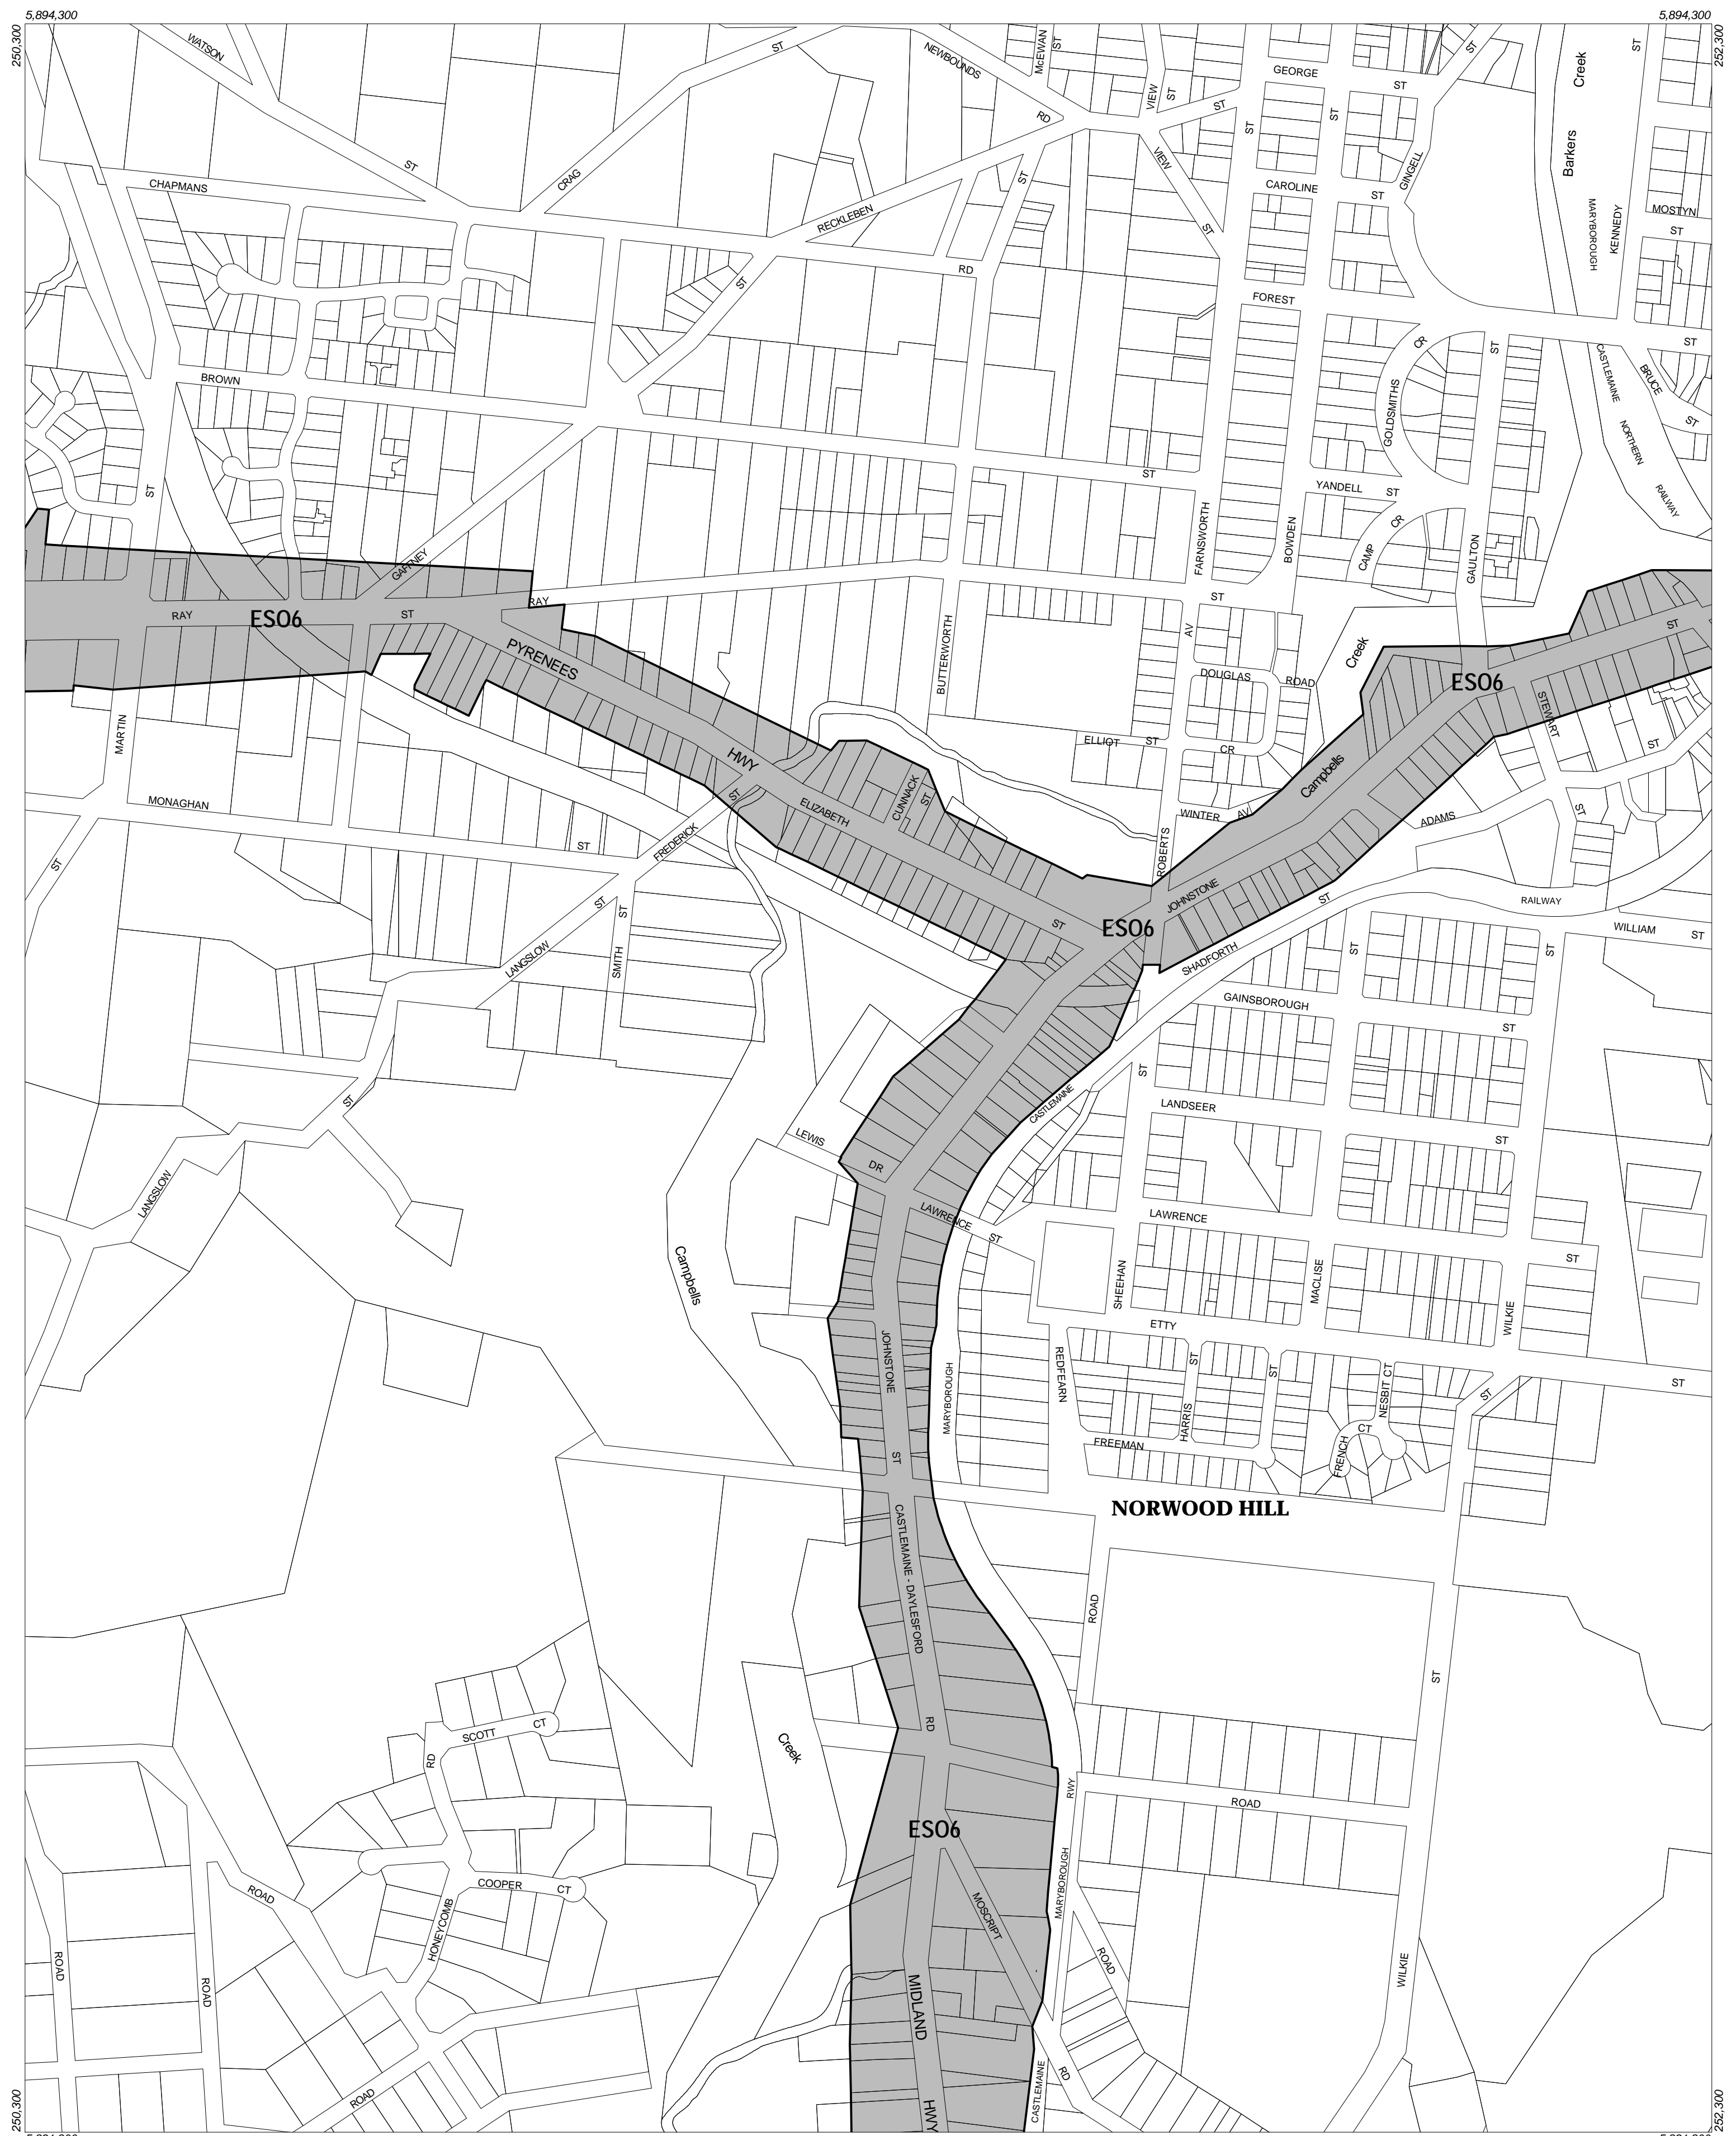

MOUNT ALEXANDER PLANNING SCHEME - LOCAL PROVISION

Overlays
ESO6 Environmental Significance Overlay - Schedule 6

100 0 100 200 300 400 500 m
AUSTRALIAN MAP GRID ZONE 55

INDEX TO ADJOINING METRIC SERIES MAP

1	2	3	4	5	6	7	8	9
10	11	12	13	14	15	16	17	18
19	20	21	22	23	24	25	26	27
28	29	30	31	32	33	34	35	36
37	38	39	40	41	42	43	44	45

Printed: 6/5/2003