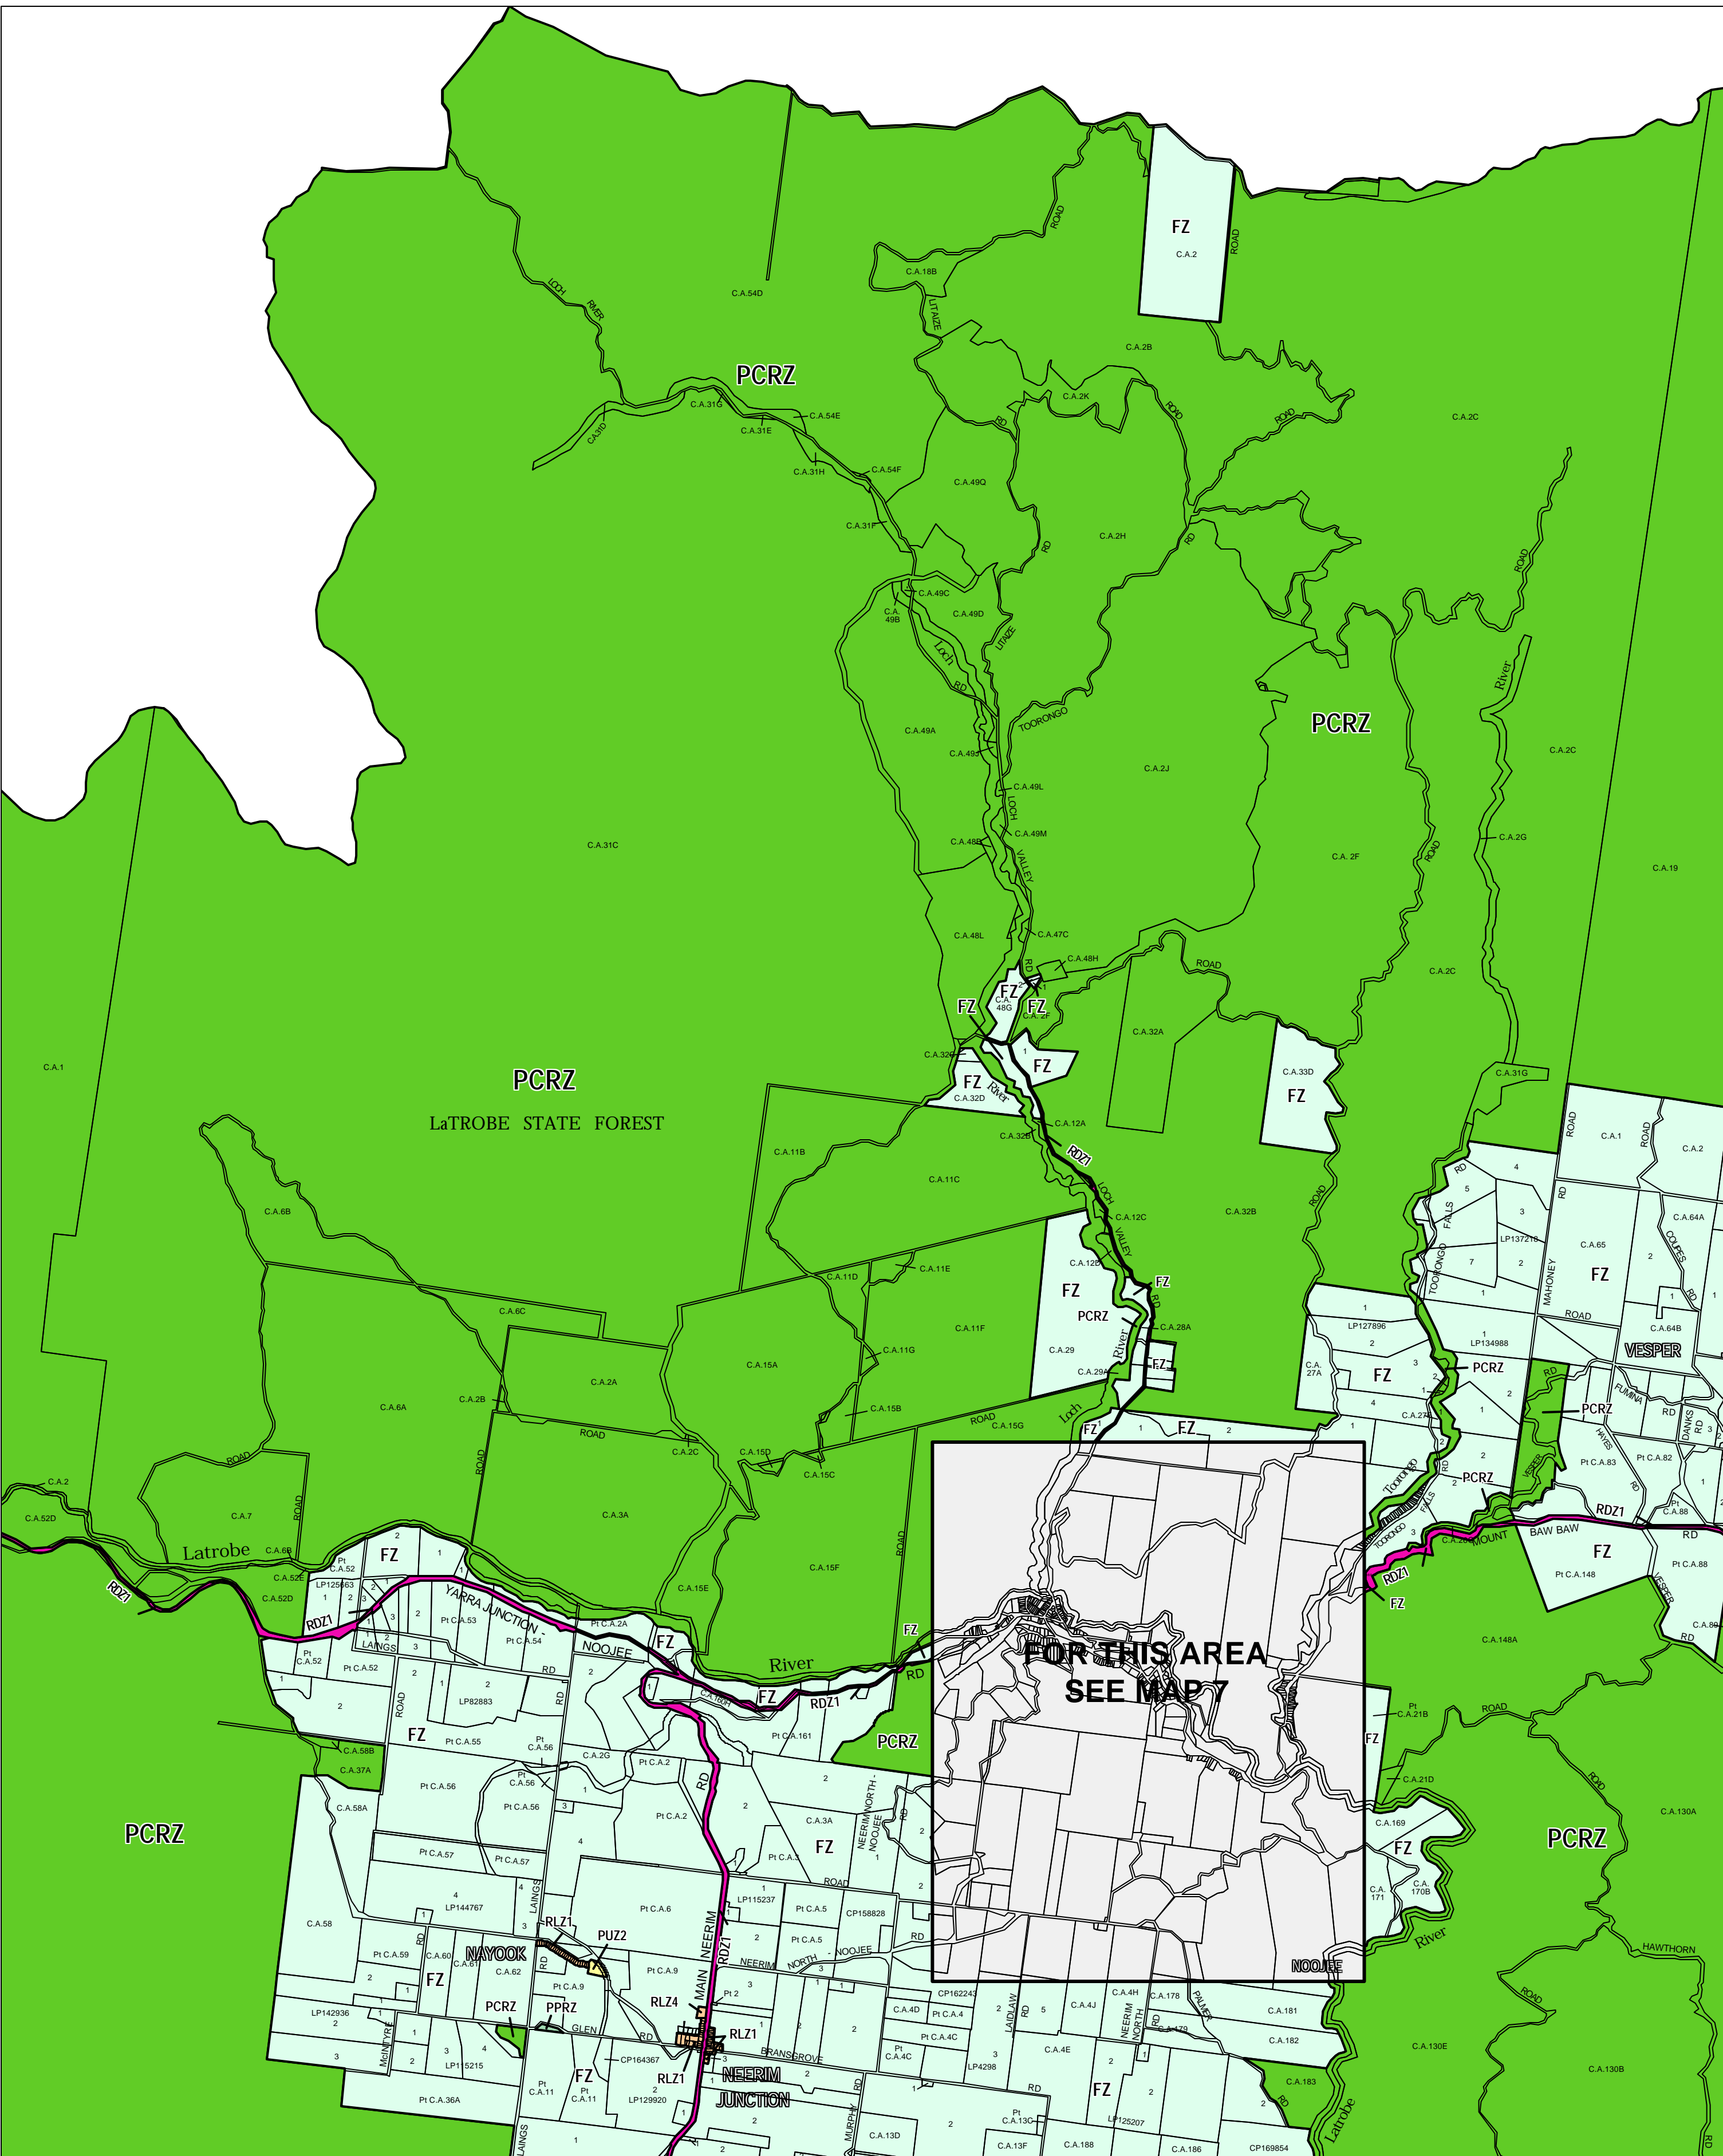

BAW BAW PLANNING SCHEME - LOCAL PROVISION

Public Land	
	Public Conservation And Resource Zone
	Public Park And Recreation Zone
	Public Use Zone - Education
	Road Zone - Category 1
Rural	
	Farming Zone
	Rural Living Zone - Schedule 1
	Rural Living Zone - Schedule 4

Printed: 8/2/2010

AMENDMENT C44 PT1