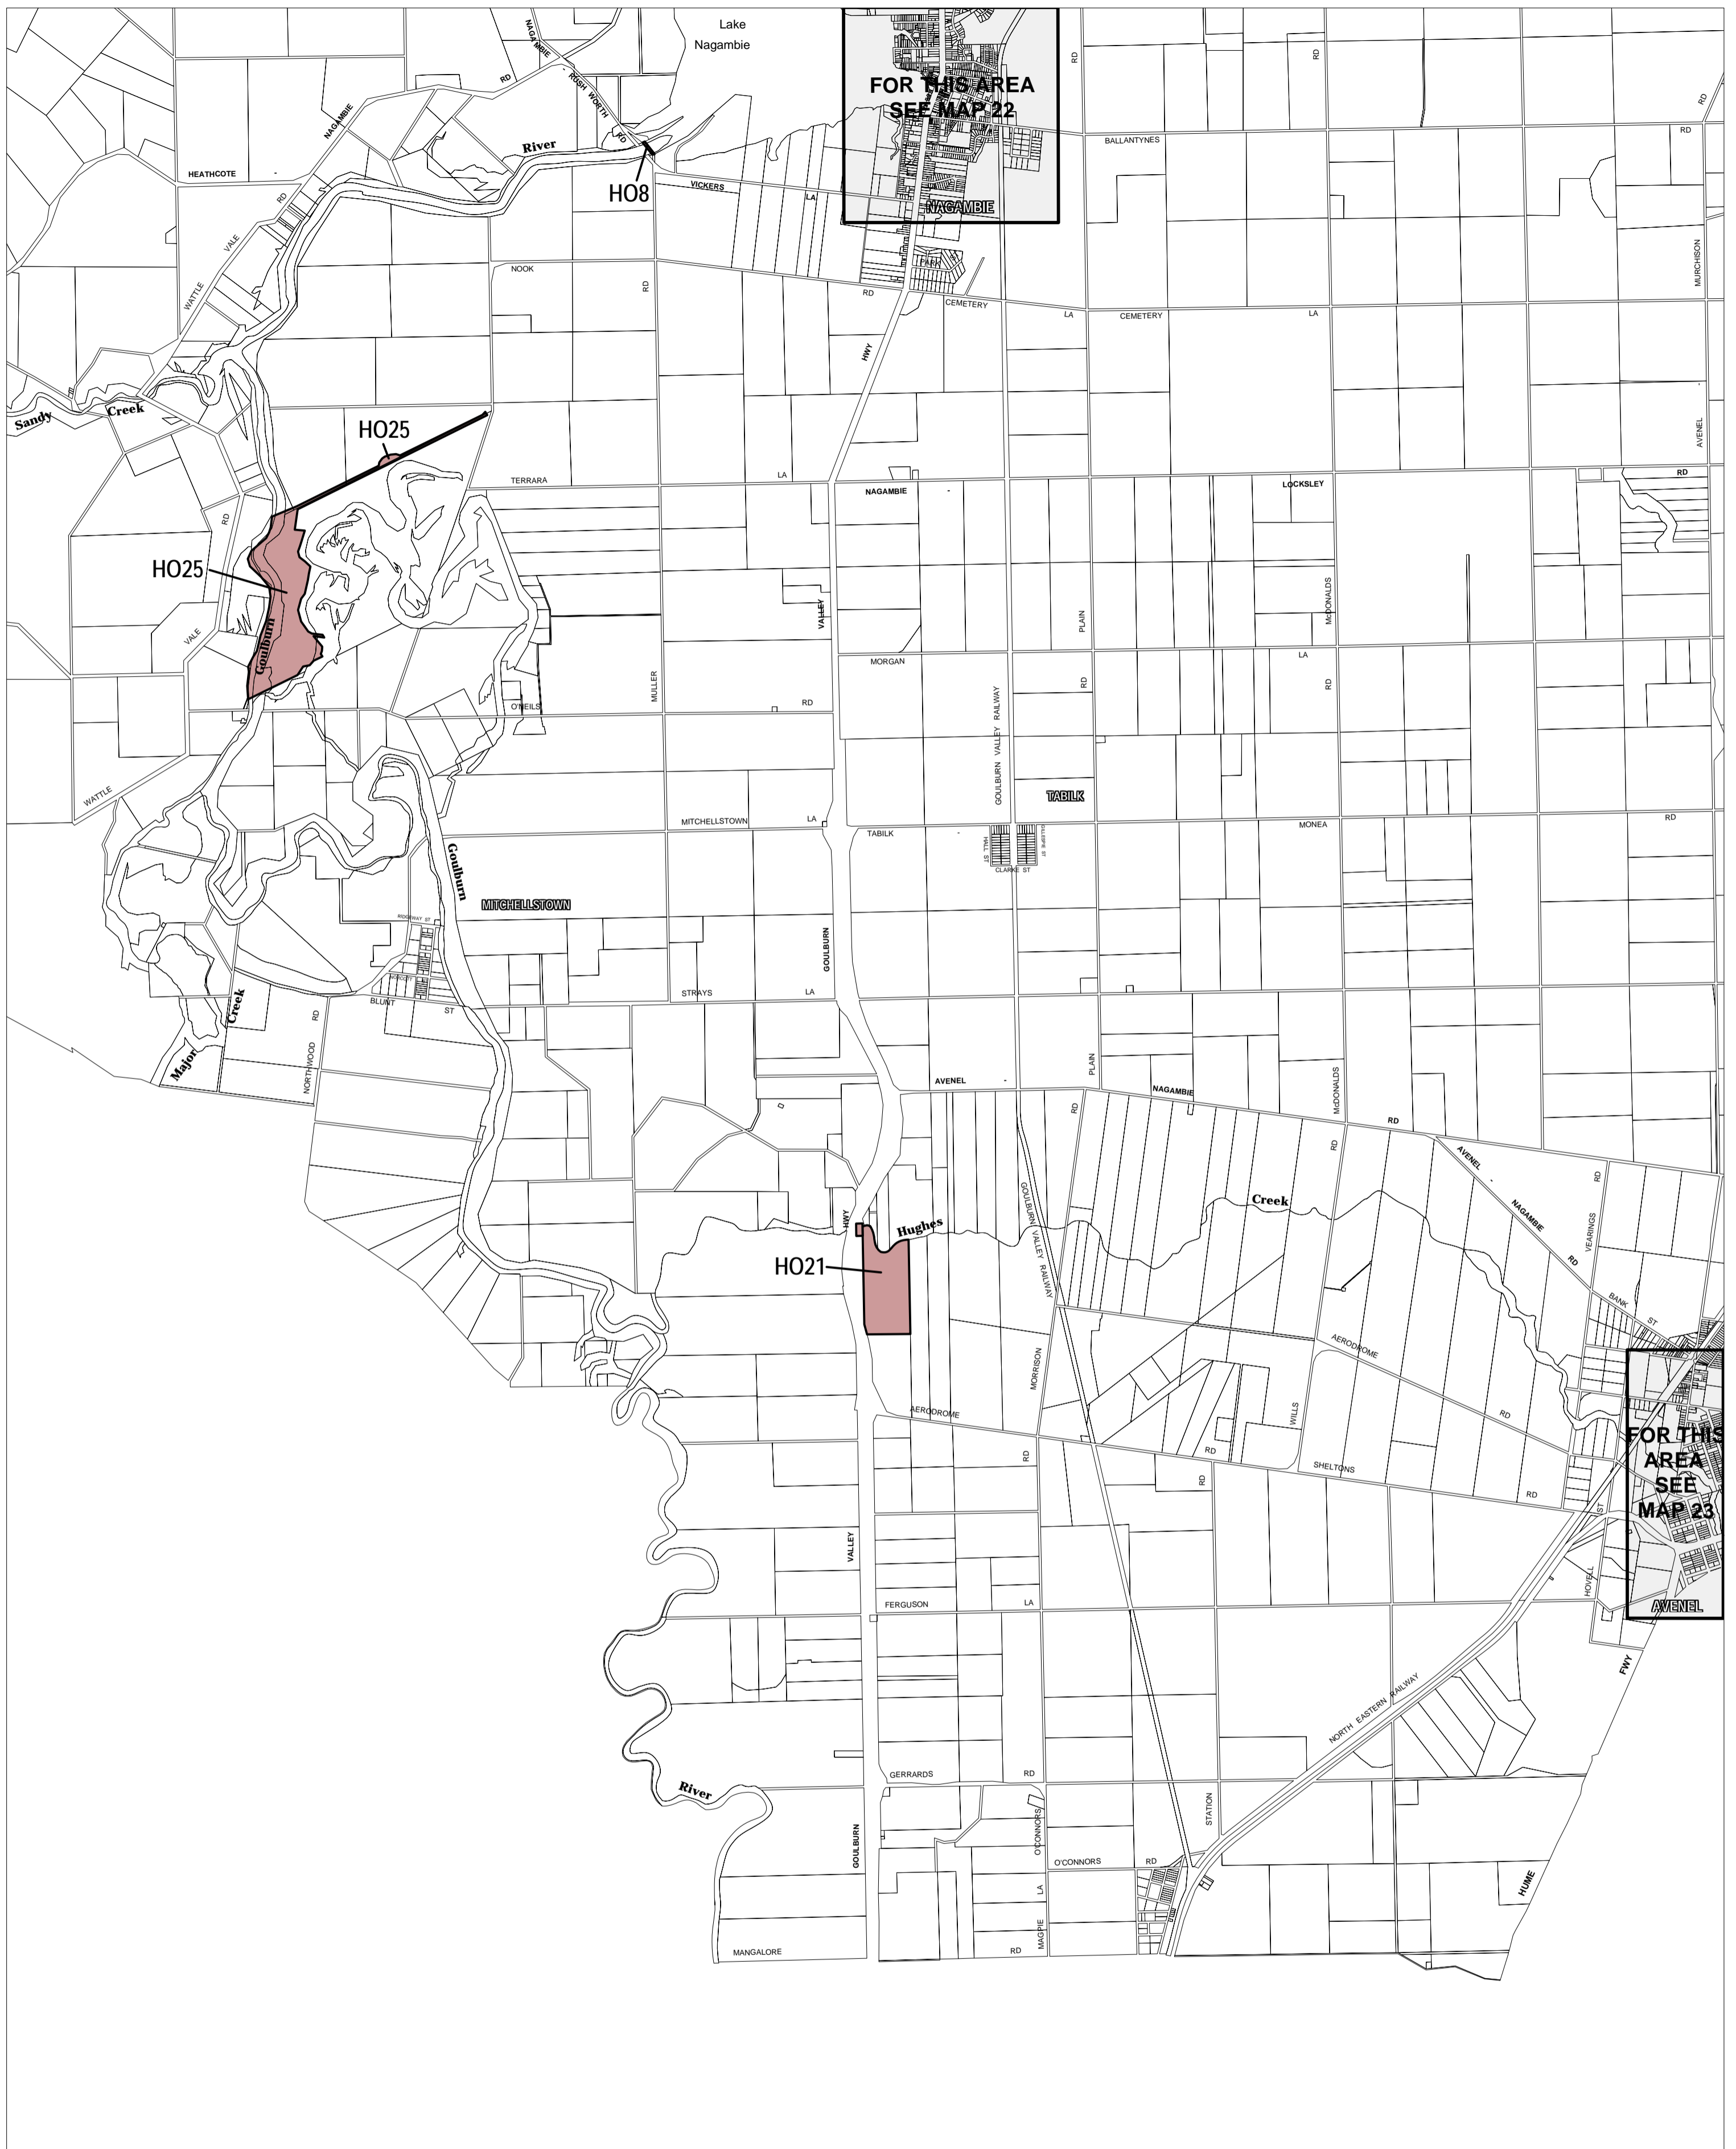

STRATHBOGIE PLANNING SCHEME - LOCAL PROVISION

Overlays
HO Heritage Overlay

AUSTRALIAN MAP GRID ZONE 55

INDEX TO ADJOINING METRIC SERIES MAP

Printed: 5/6/2009

AMENDMENT C45

HERITAGE OVERLAY

MAP No 21HO