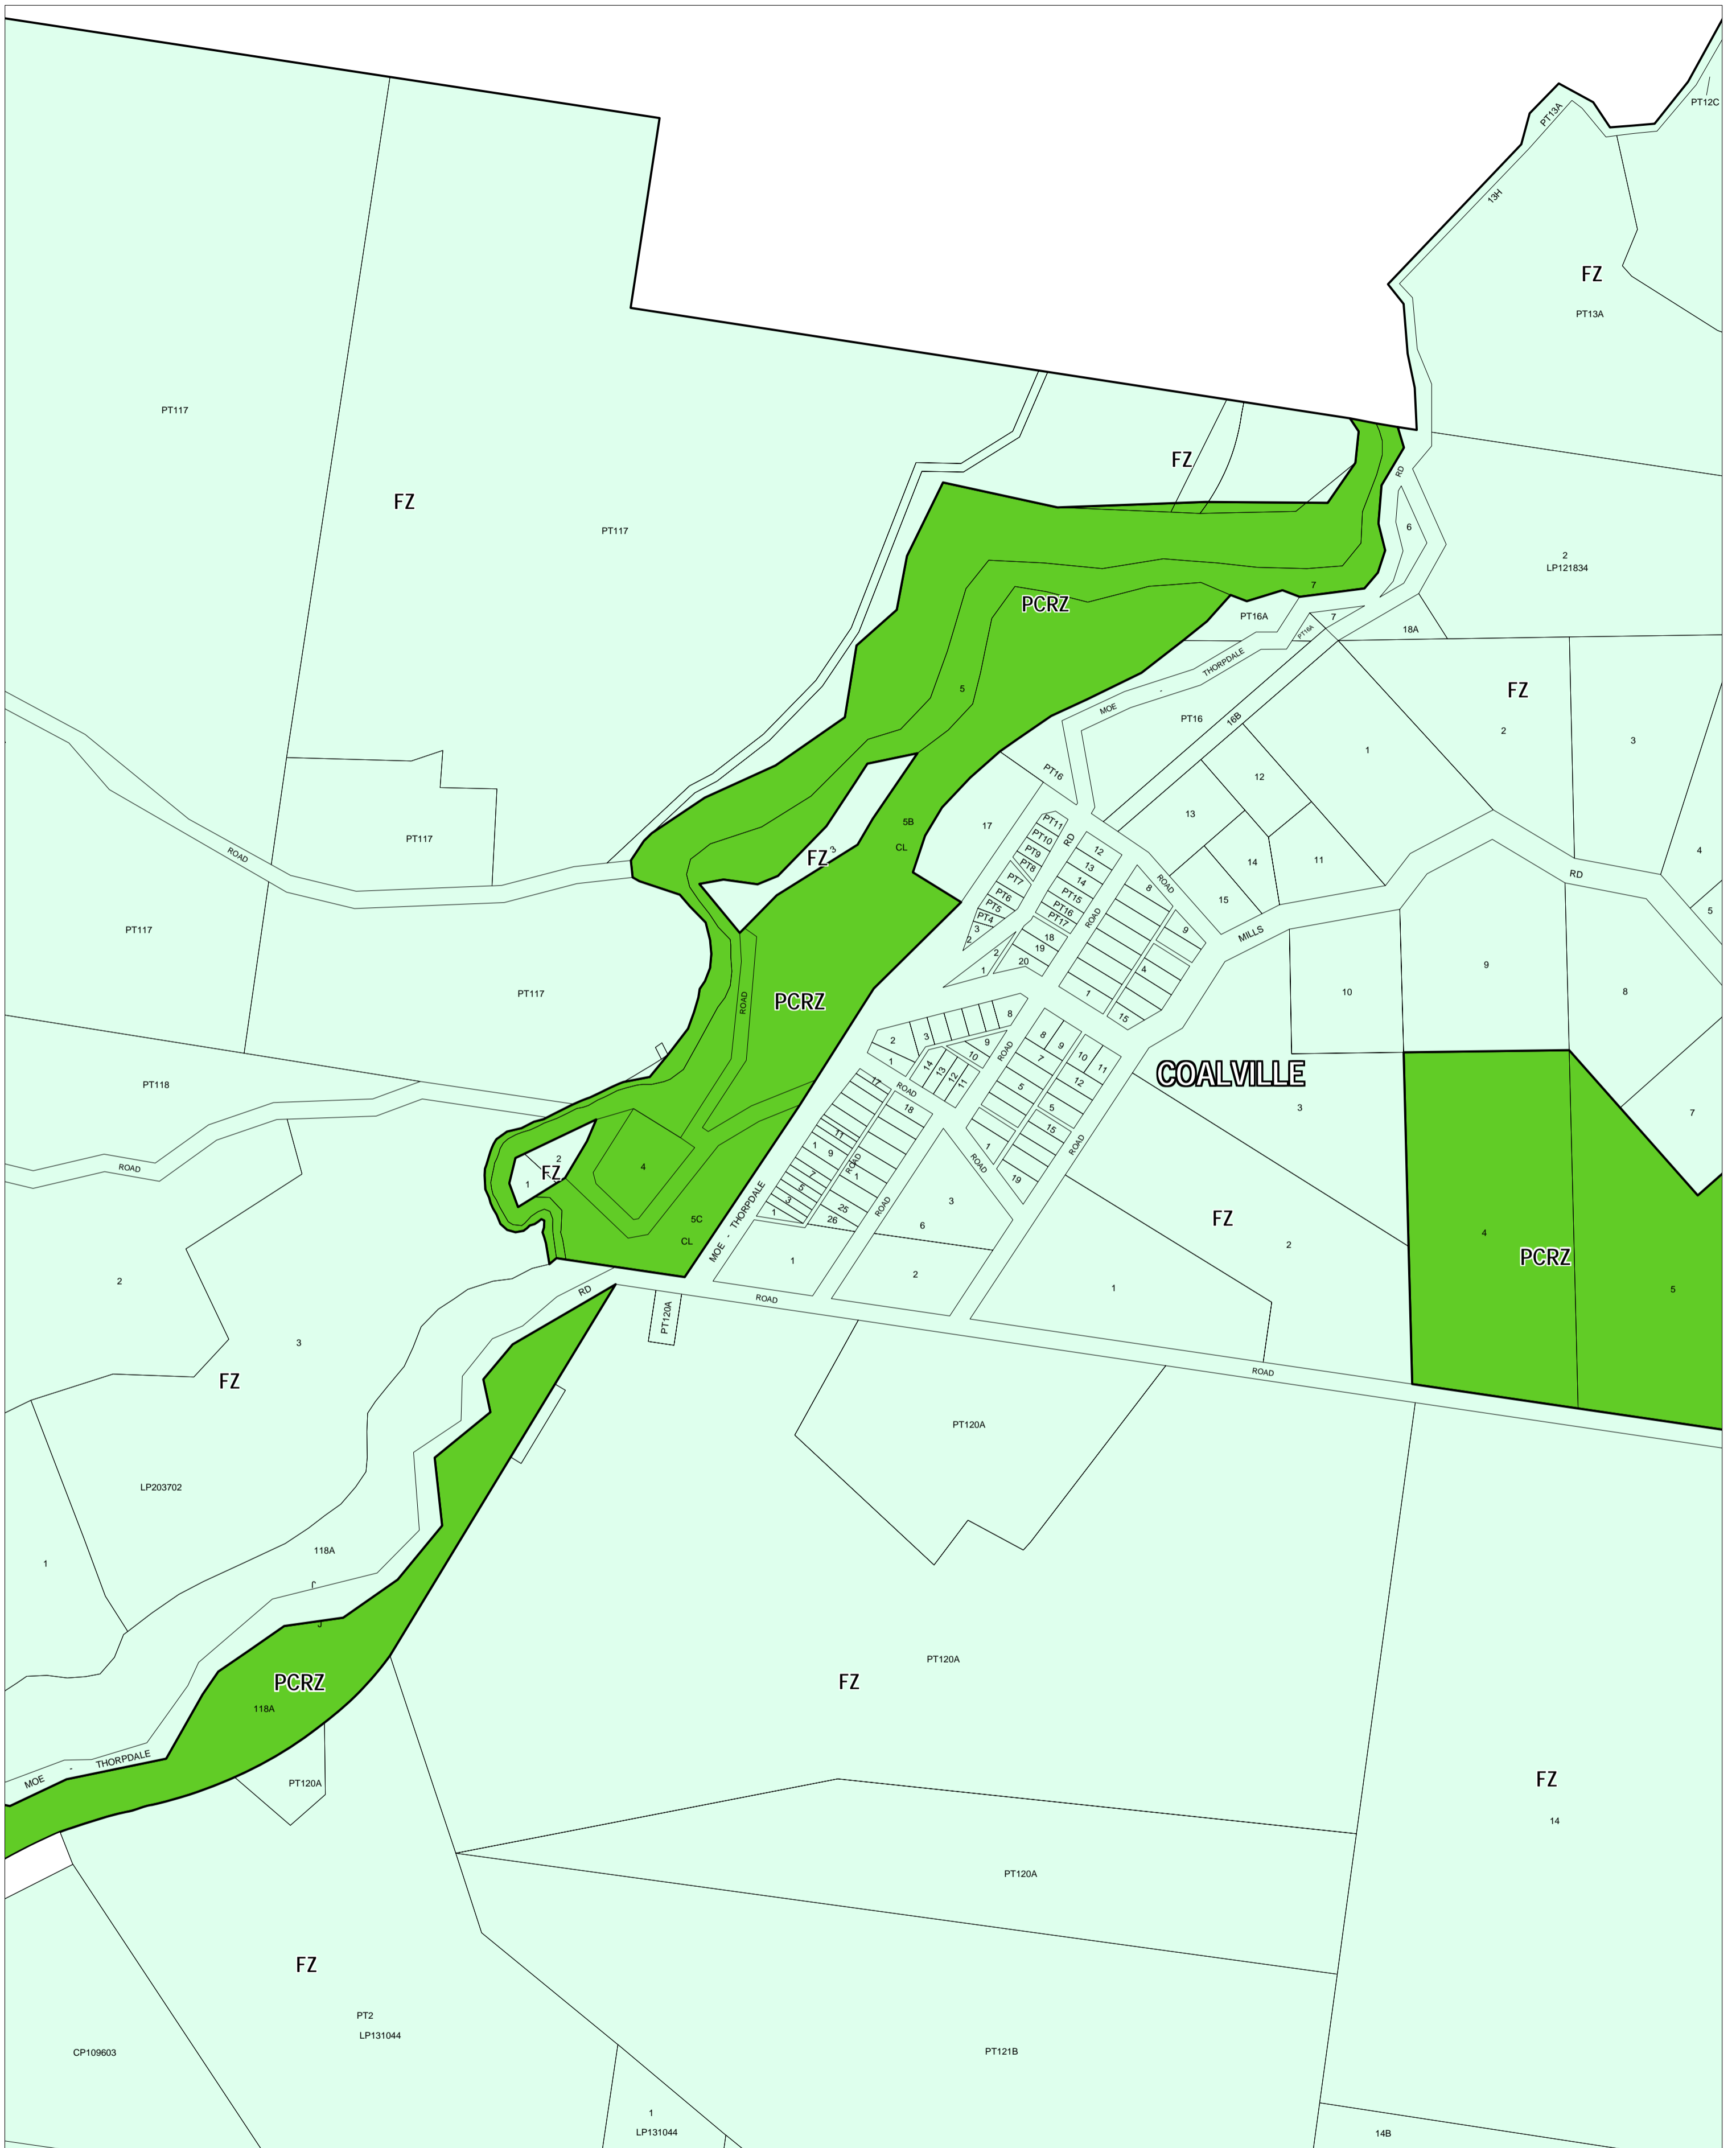

BAW BAW PLANNING SCHEME - LOCAL PROVISION

Public Land
Public Conservation And Resource Zone

Rural
Farming Zone

100 0 100 200 300 400 500 m
AUSTRALIAN MAP GRID ZONE 55

INDEX TO ADJOINING METRIC SERIES MAP

Printed: 29/5/2009

AMENDMENT C64 PART 1