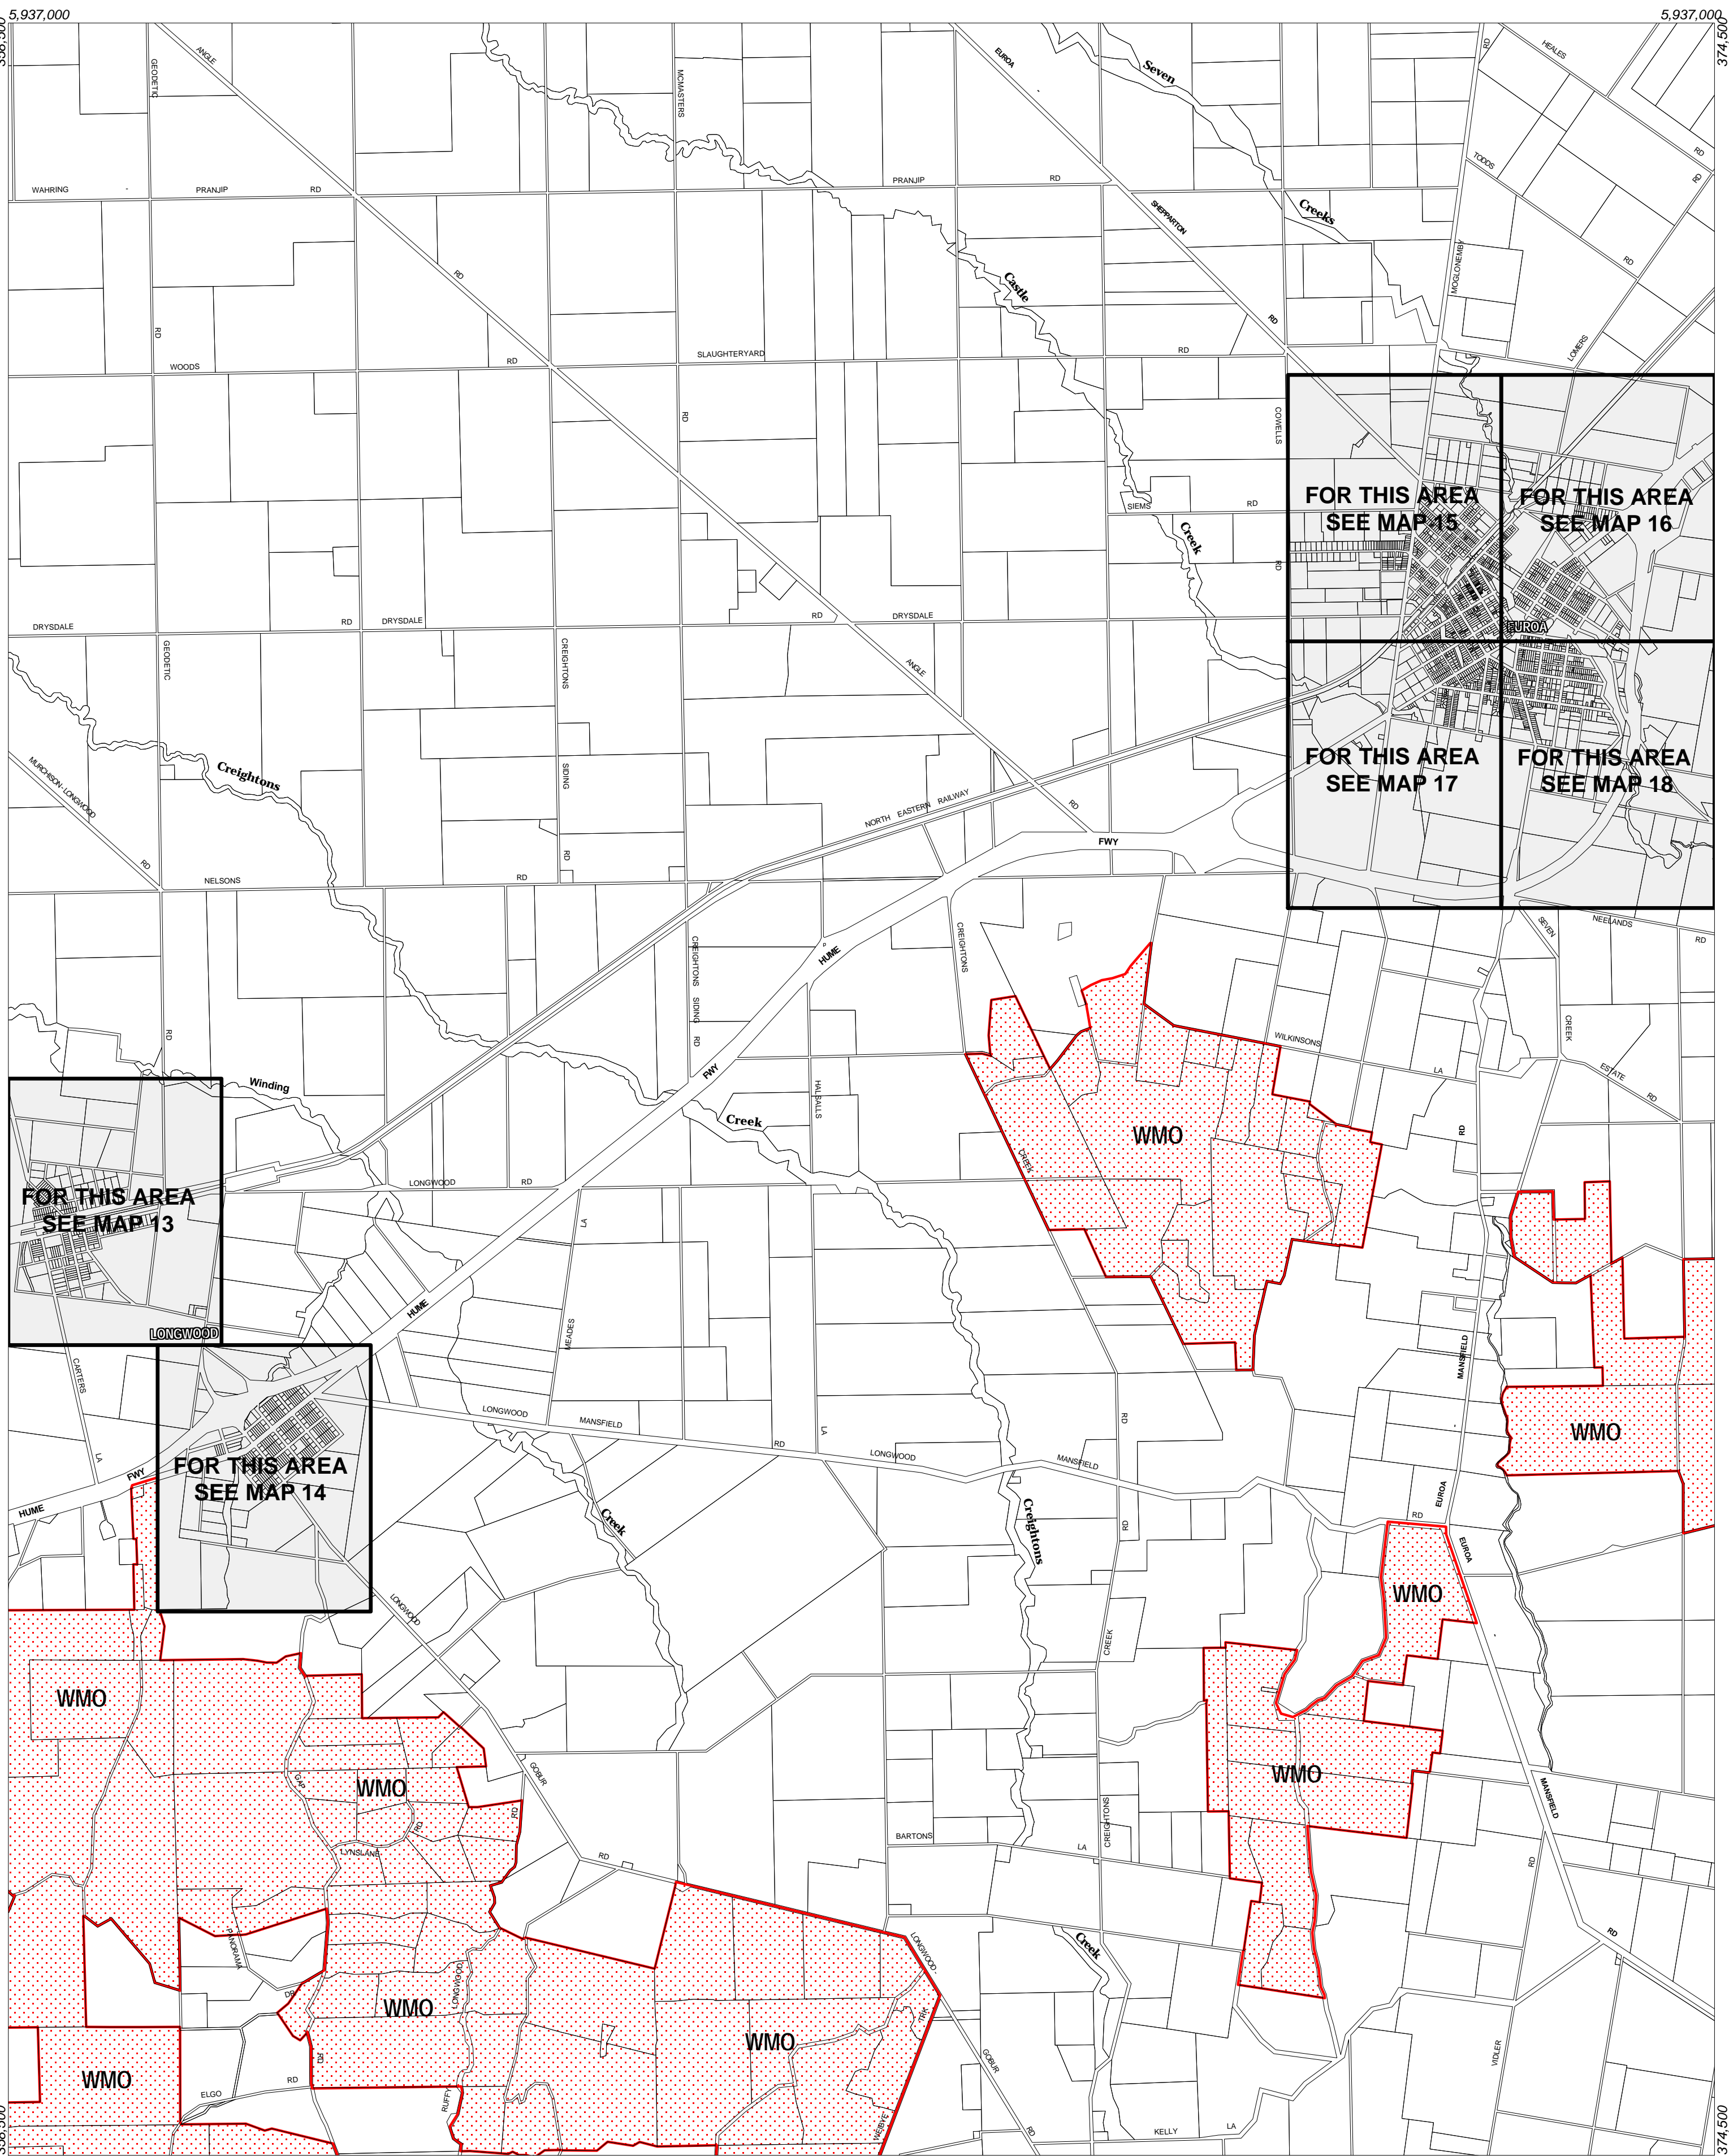

STRATHBOGIE PLANNING SCHEME - LOCAL PROVISION

Overlays

- WMO Wildfire Management Overlay

INDEX TO ADJOINING METRIC SERIES MAP

Amendment C17
Printed: 8/4/2005