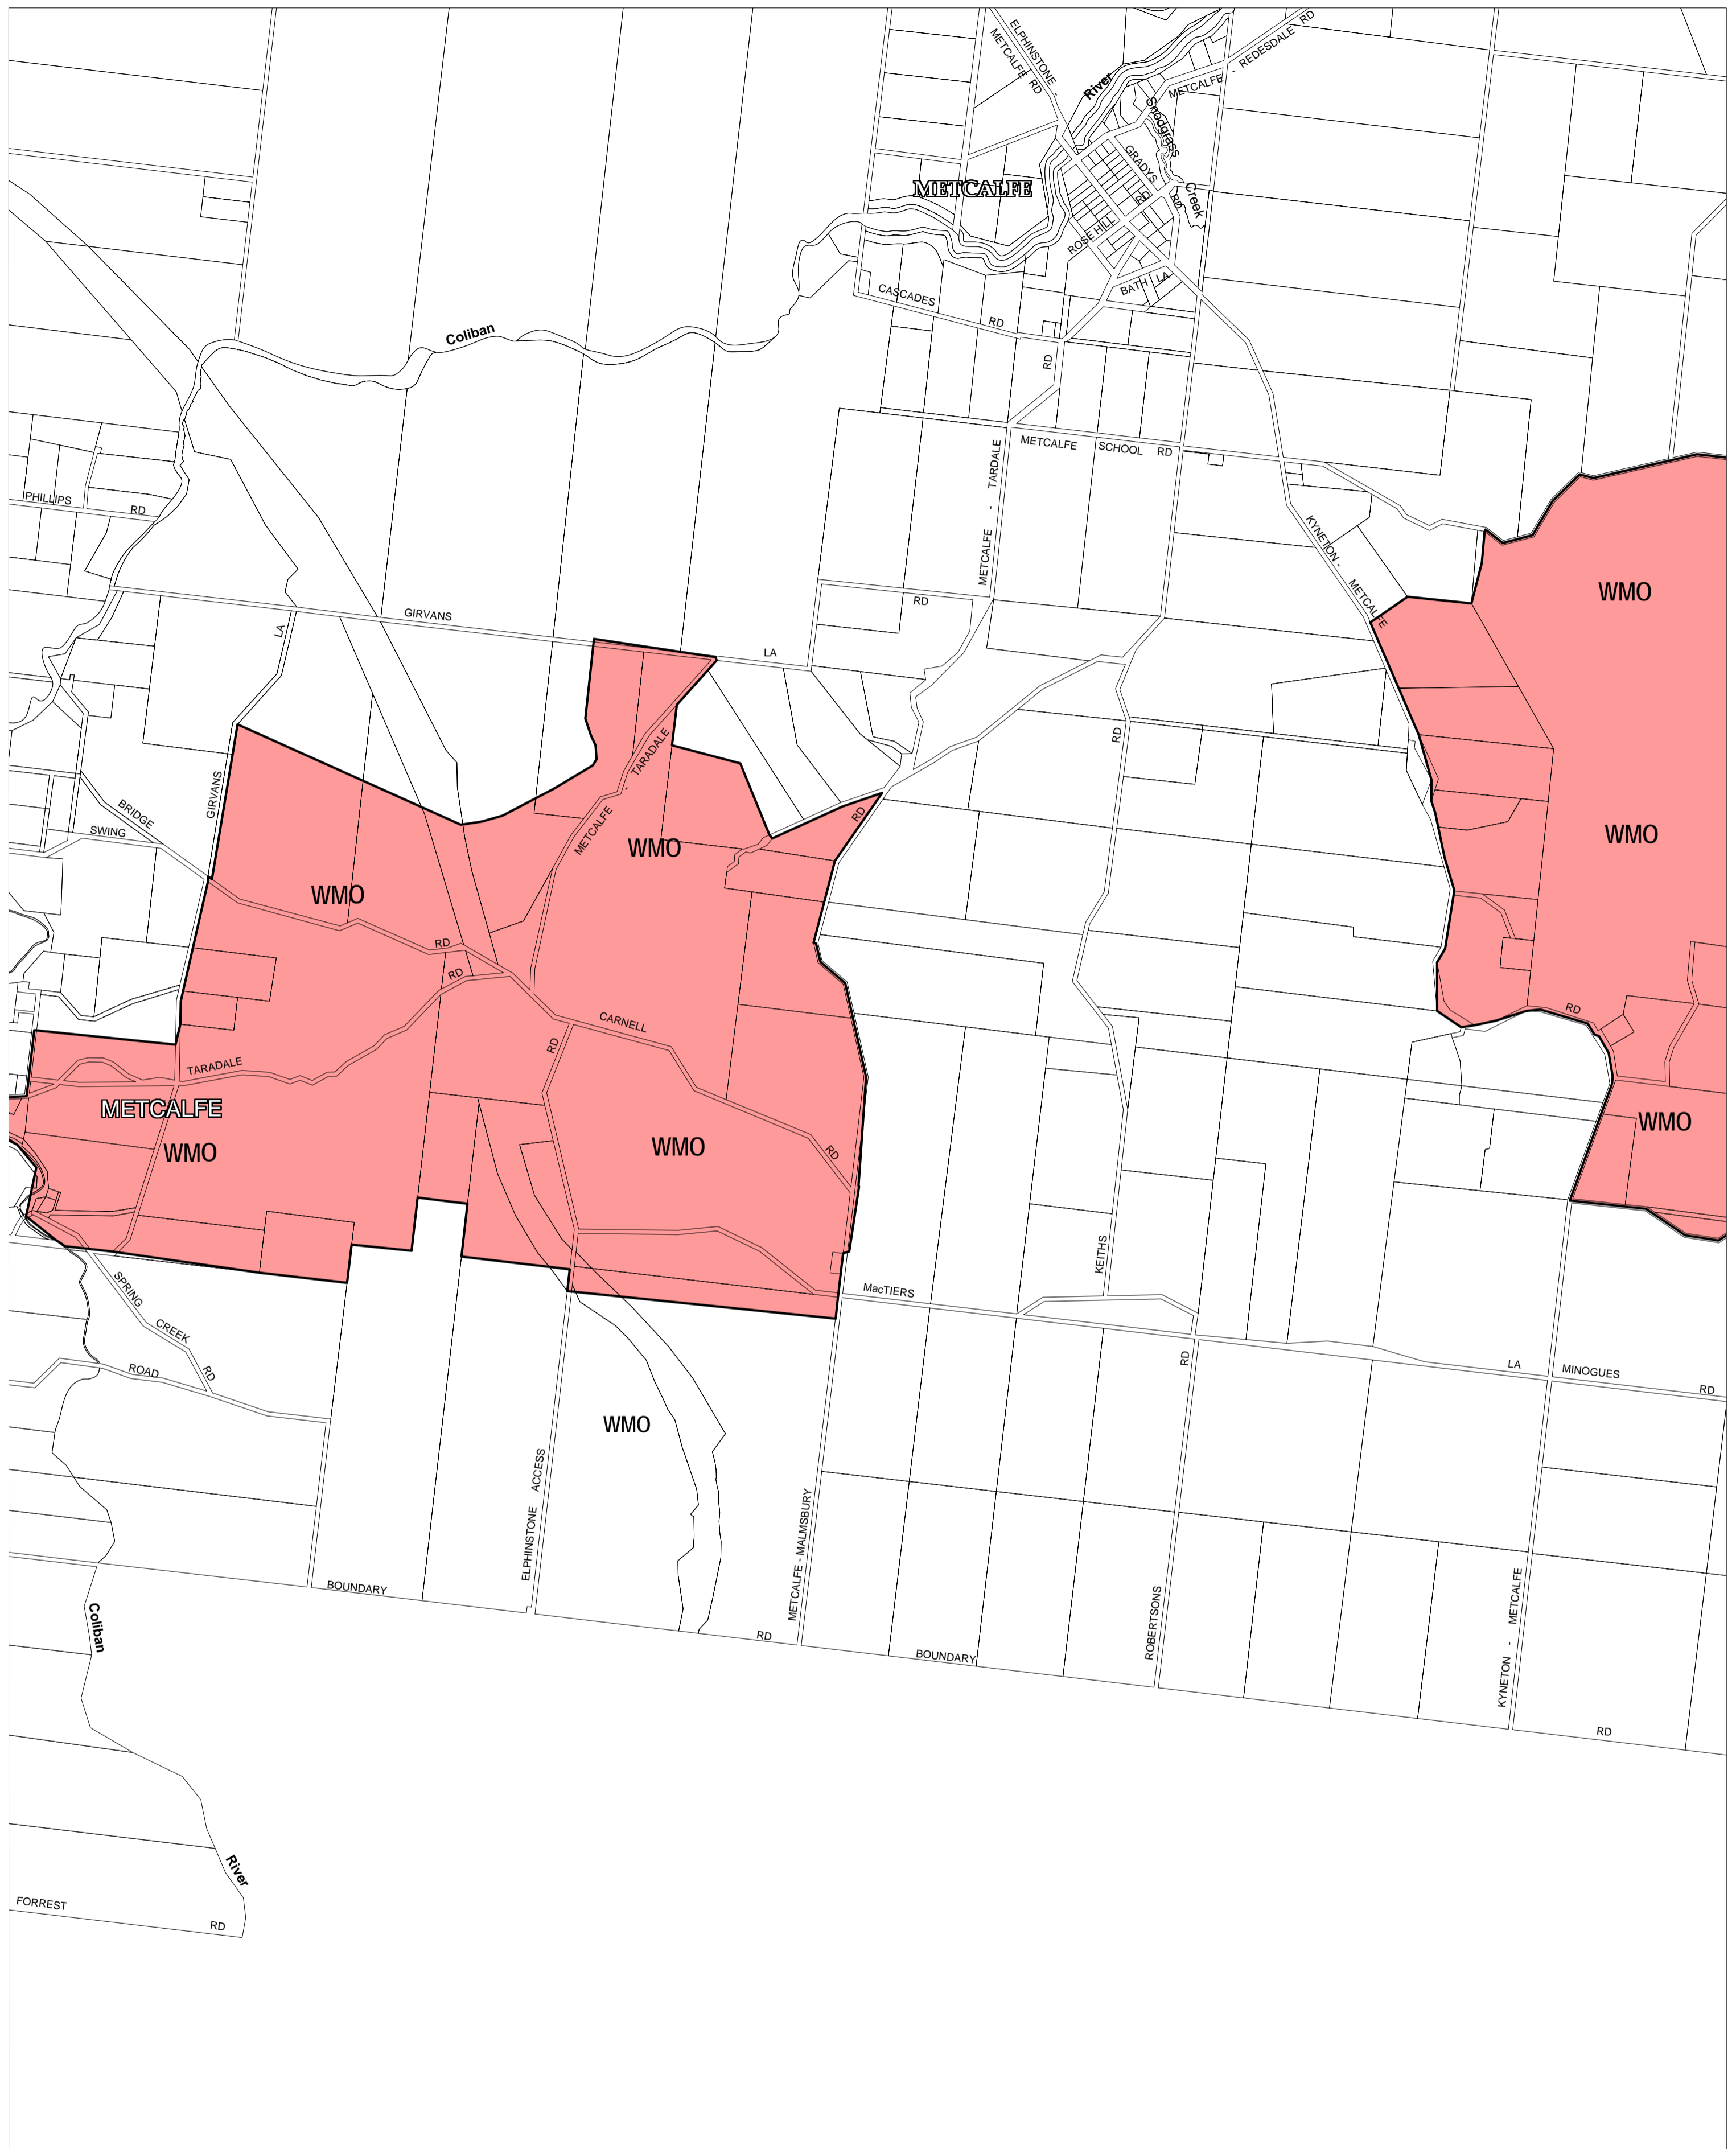

MOUNT ALEXANDER PLANNING SCHEME - LOCAL PROVISION

Overlays

- Wildfire Management Overlay

AUSTRALIAN MAP GRID ZONE 55

Printed: 2/12/2009

AMENDMENT C34