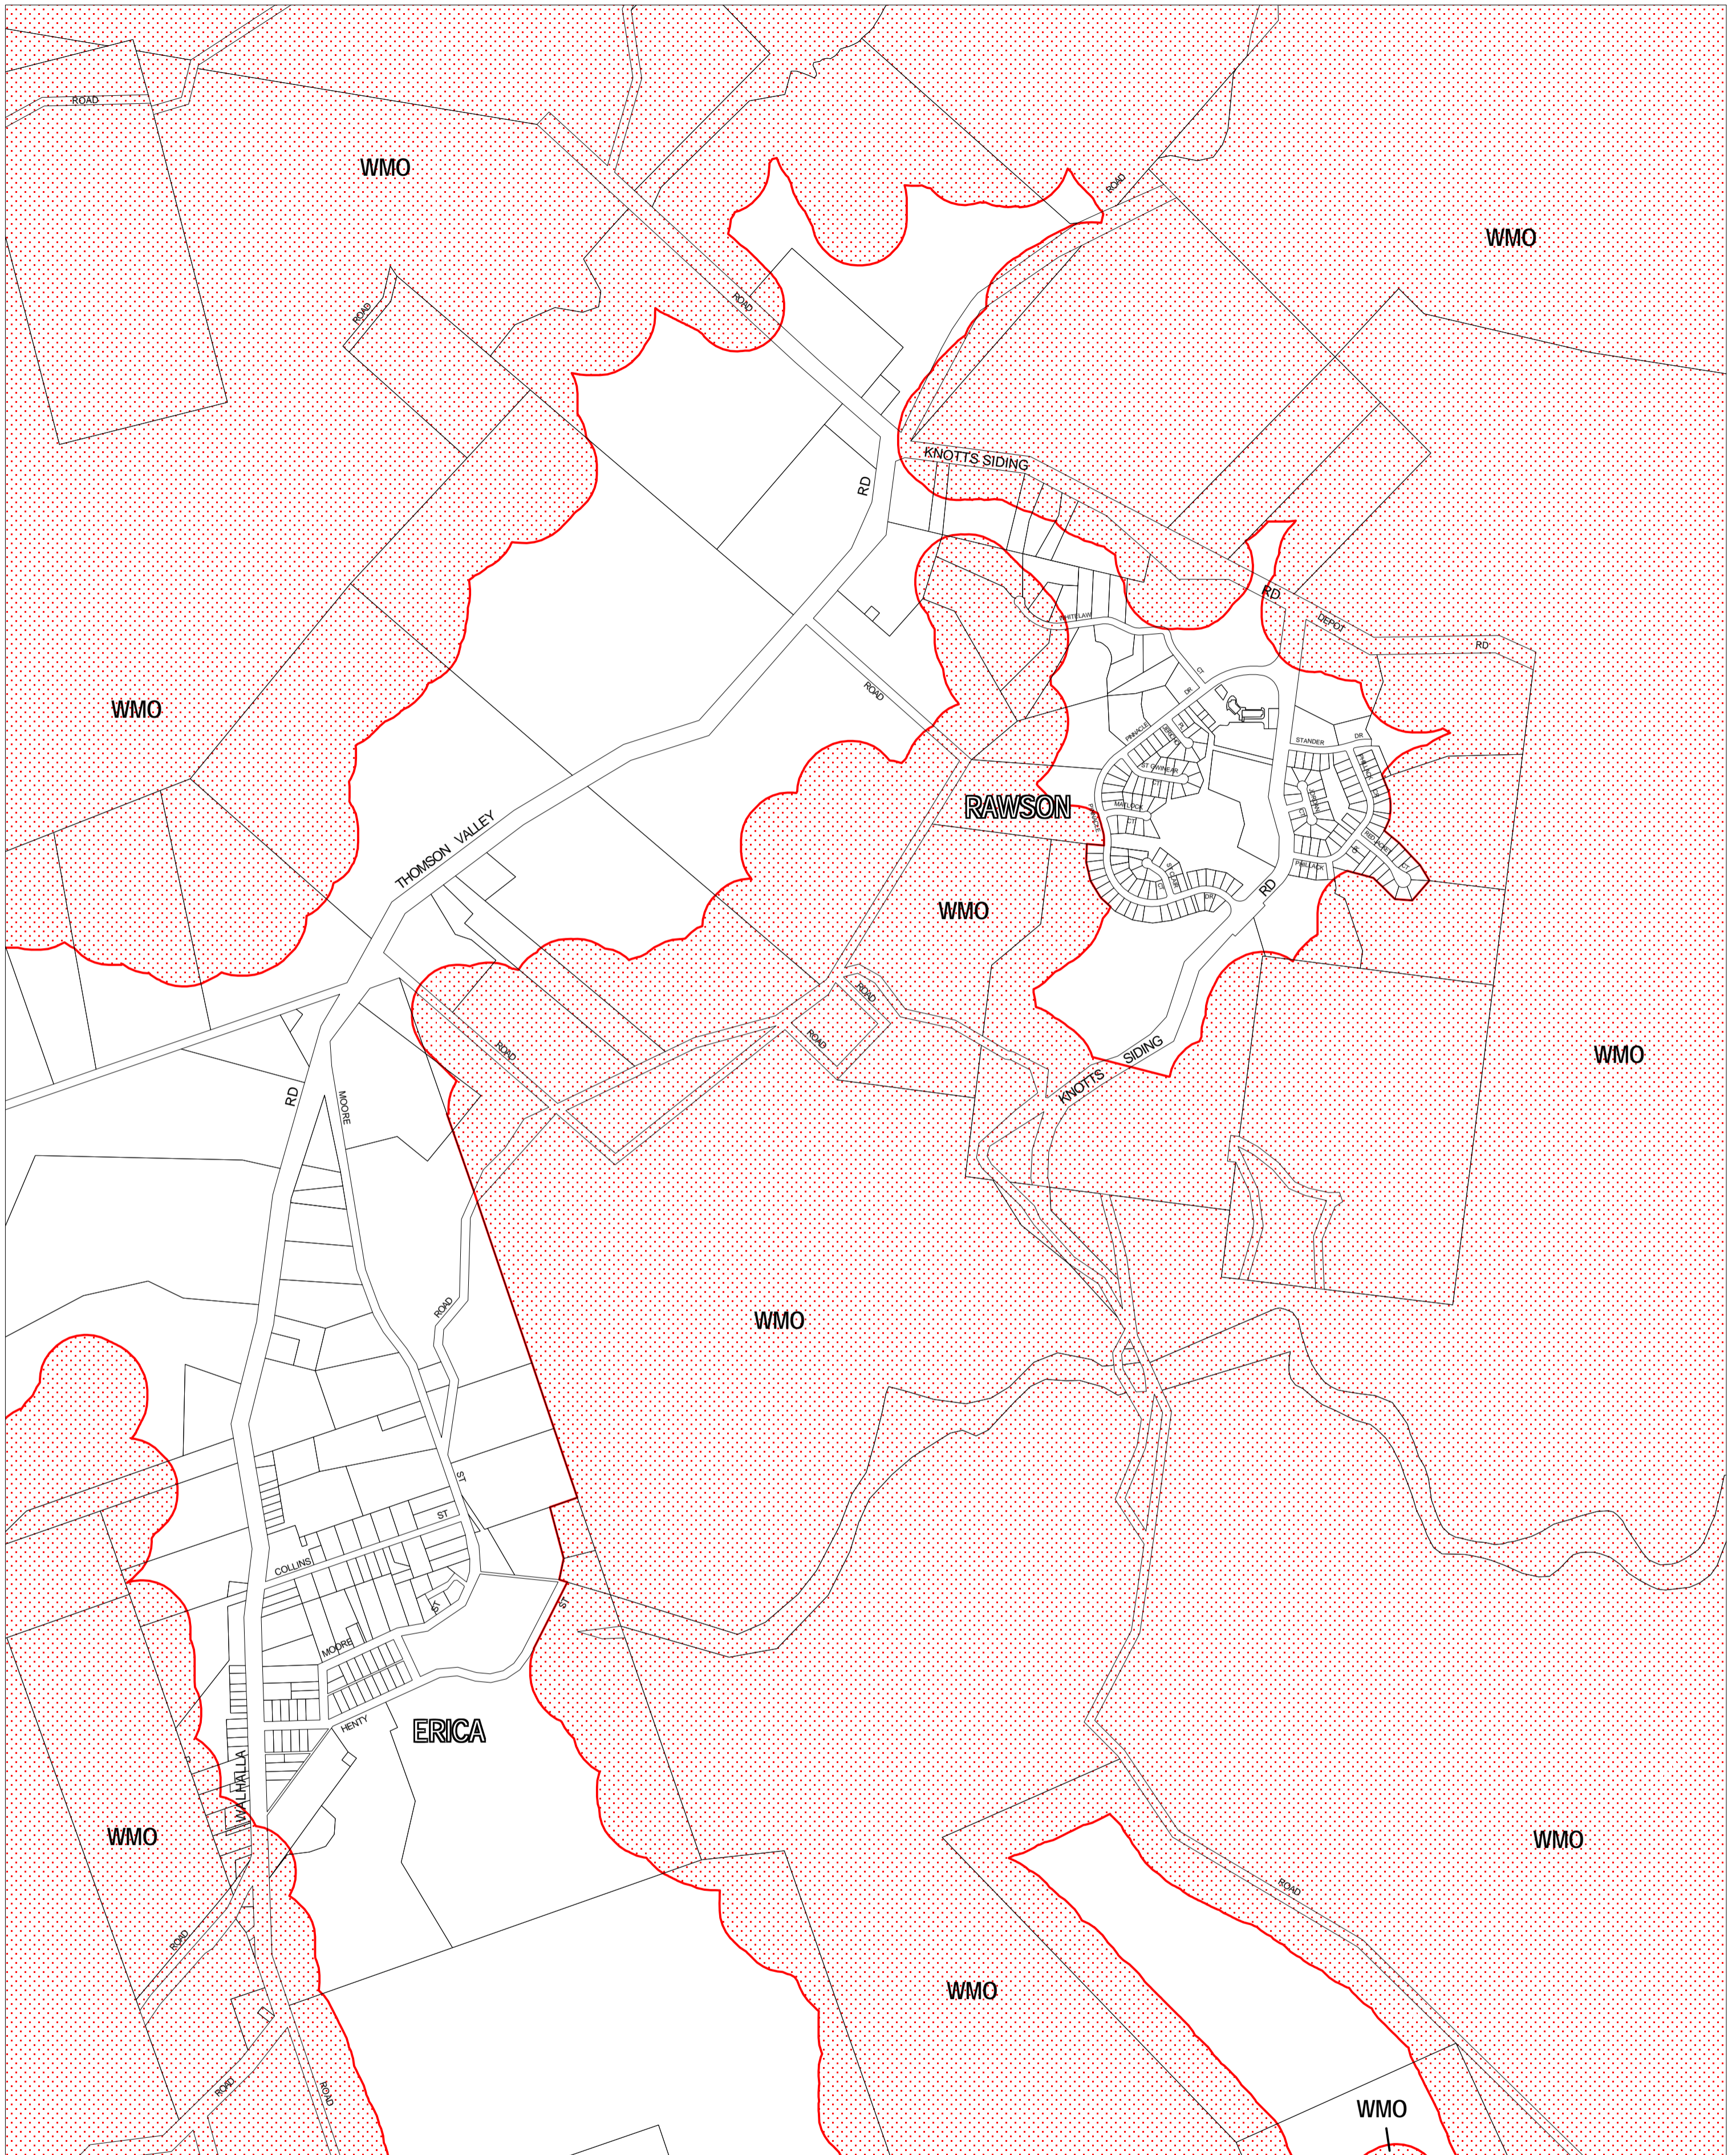

BAW BAW PLANNING SCHEME - LOCAL PROVISION

Overlays
WMO Wildfire Management Overlay

AUSTRALIAN MAP GRID ZONE 55

INDEX TO ADJOINING METRIC SERIES MAP

Printed: 24/1/2007

AMENDMENT C33