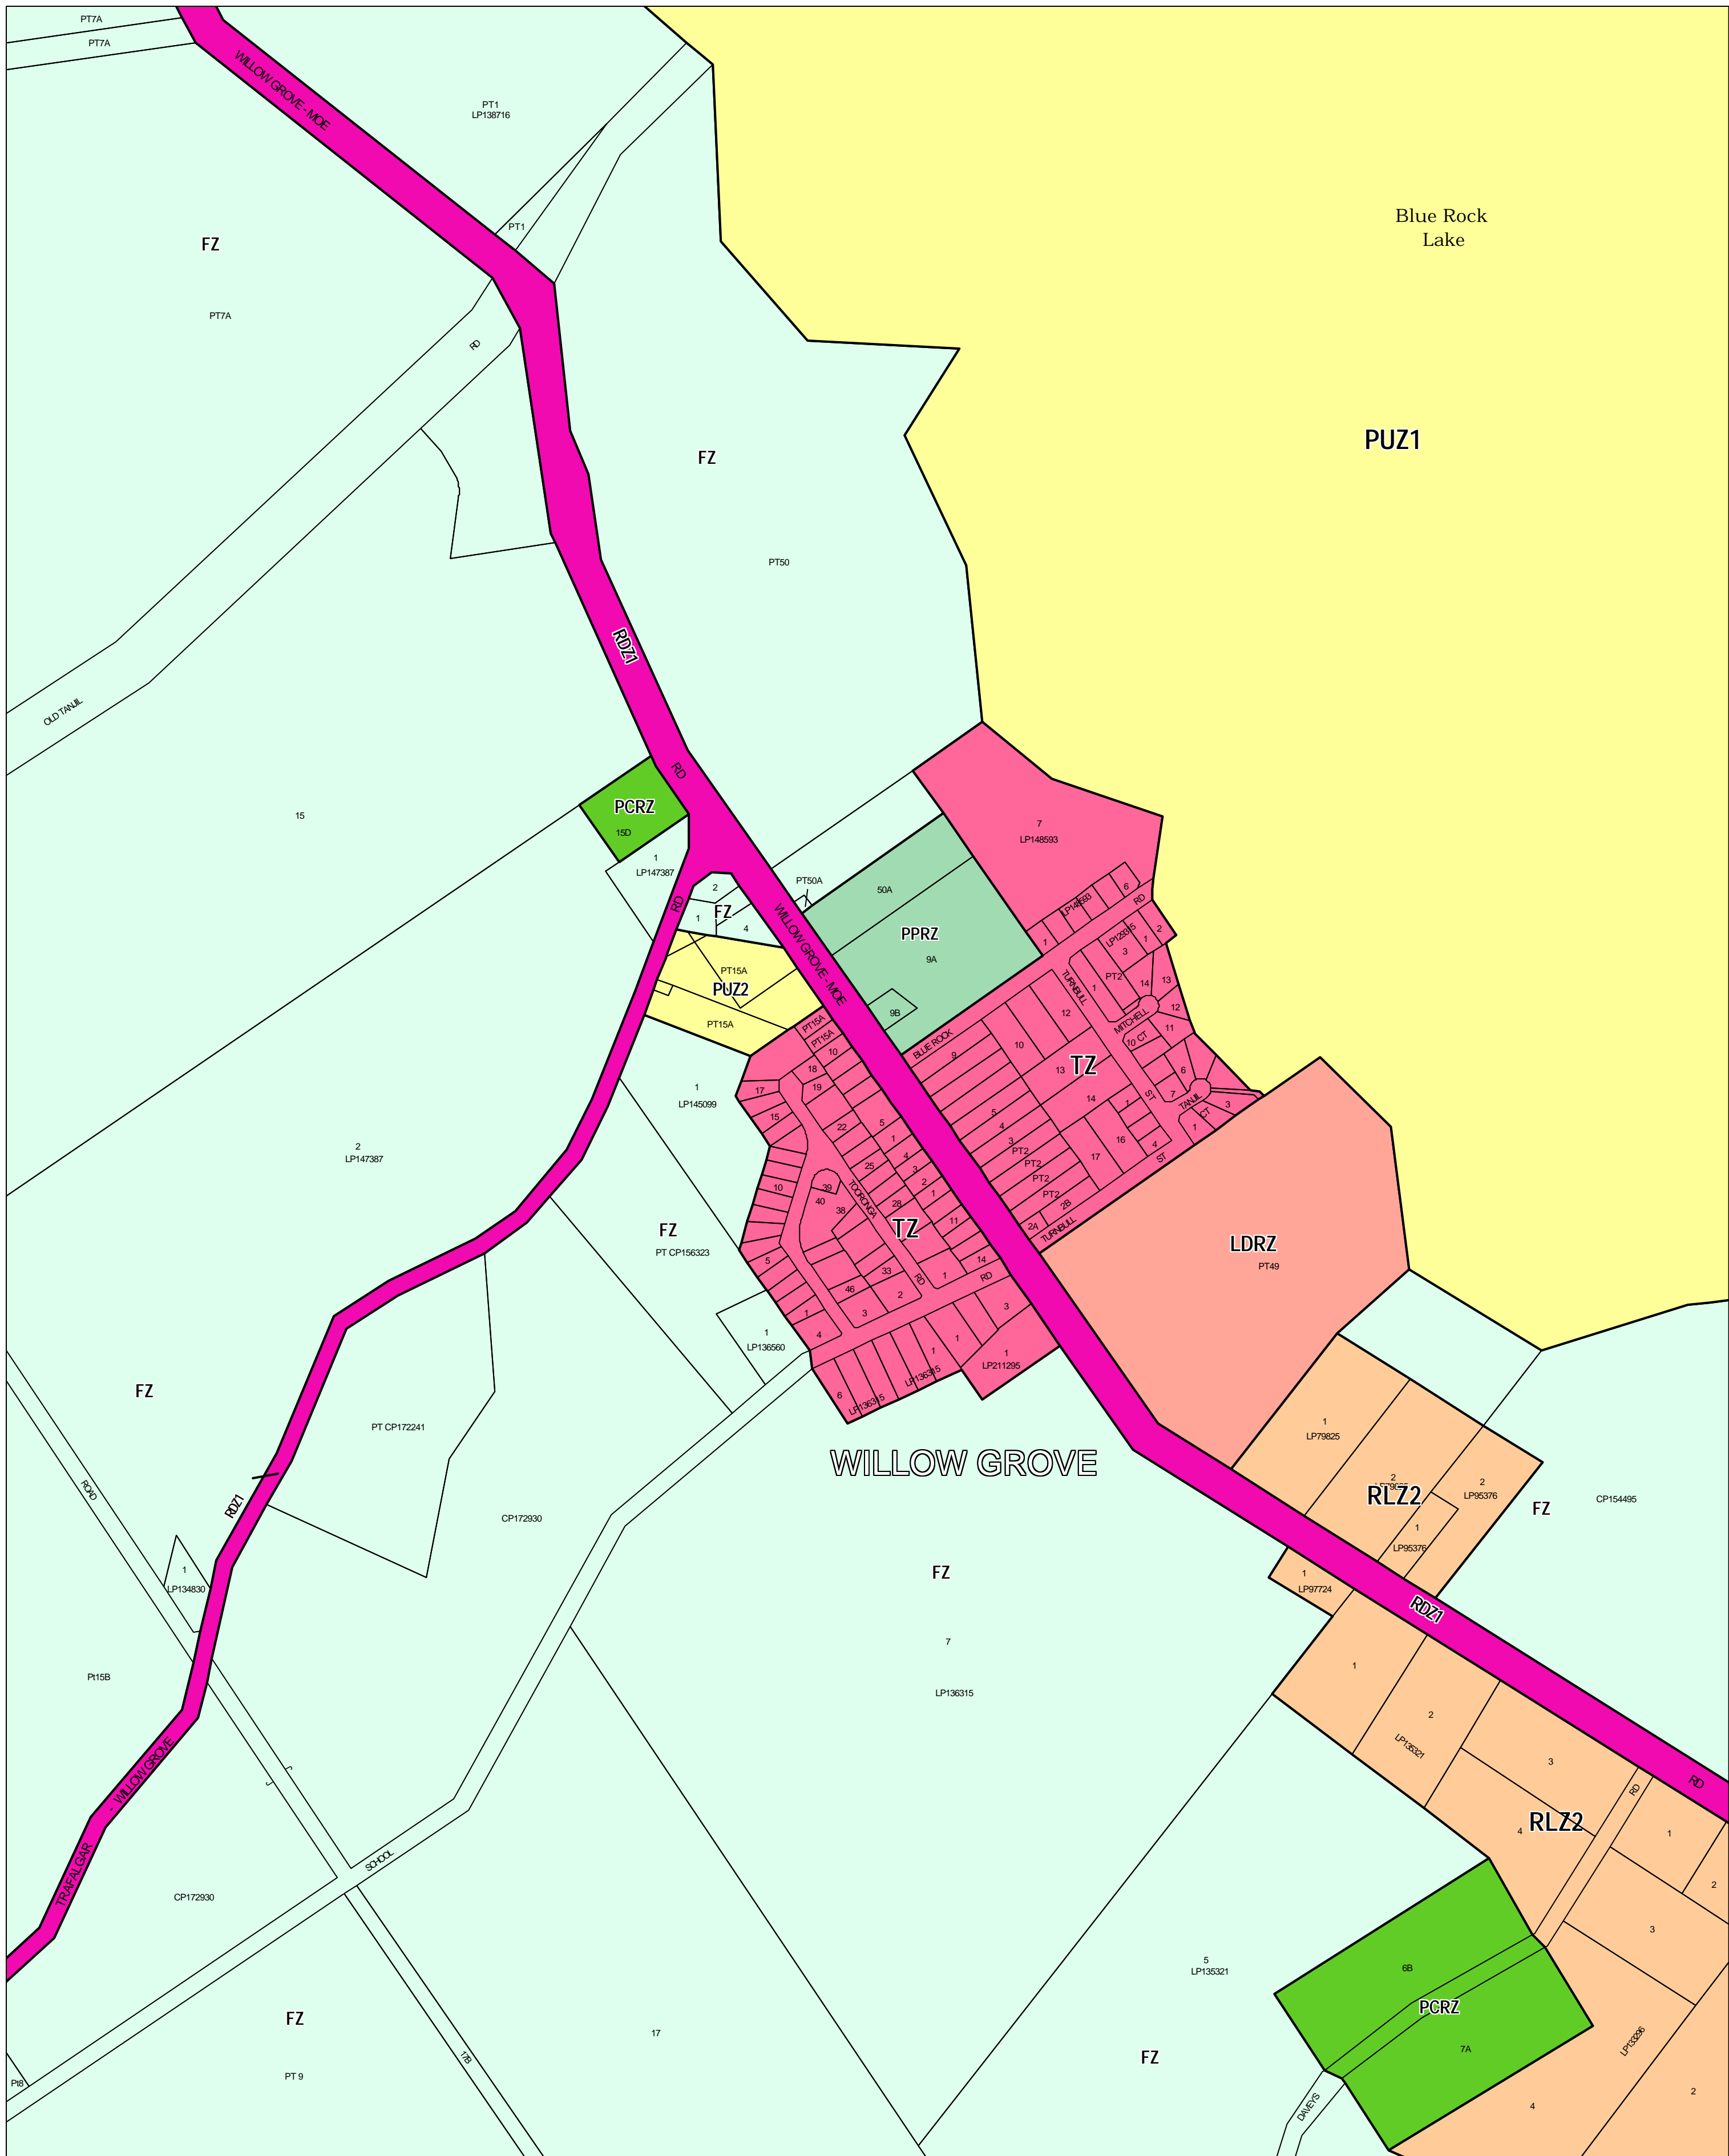

BAW BAW PLANNING SCHEME - LOCAL PROVISION

Public Land	Rural Living Zone - Schedule 2
Public Conservation And Resource Zone	Rural Living Zone - Schedule 2
Public Park And Recreation Zone	
Public Use Zone - Education	
Public Use Zone - Service And Utility	
Road Zone - Category 1	
Residential	
Low Density Residential Zone	
Township Zone	
Rural	
Farming Zone	

100 10 100 200 300 400 500 m

AUSTRALIAN MAP GRID ZONE 55

INDEX TO ADJOINING METRIC SERIES MAP

Printed: 8/2/2010