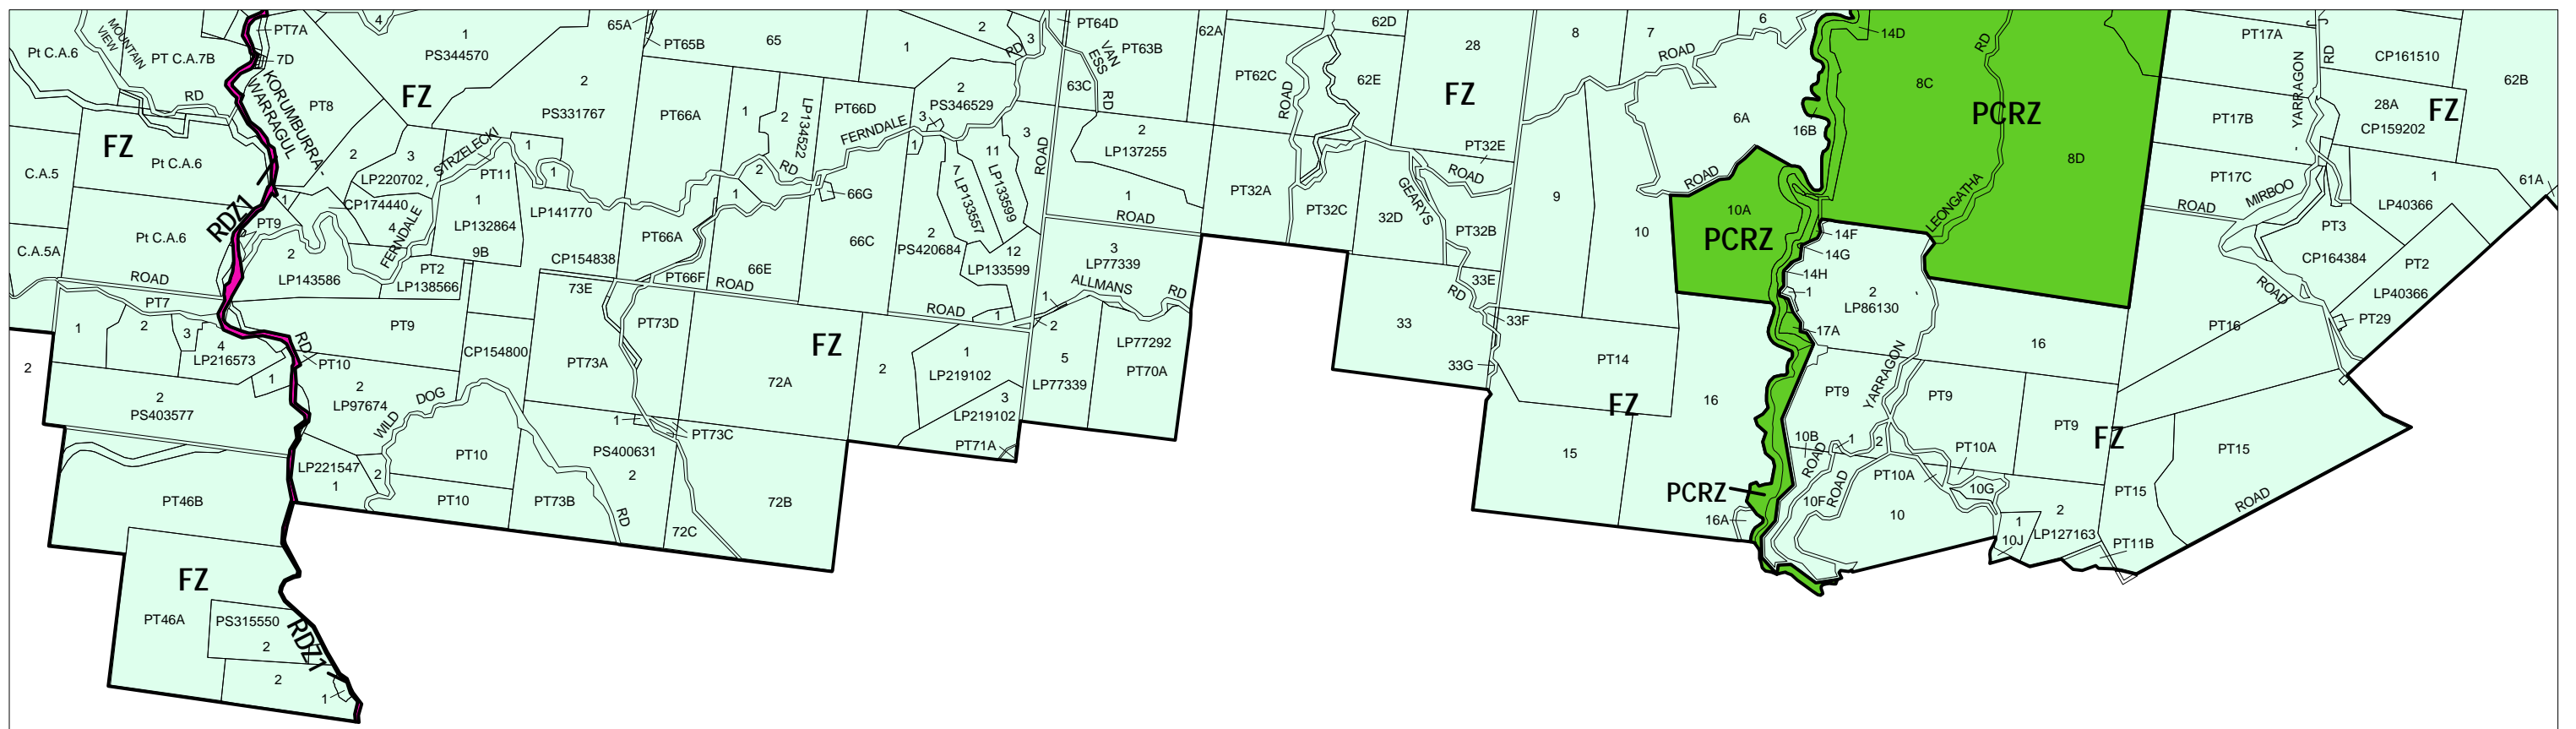

BAW BAW PLANNING SCHEME - LOCAL PROVISION

THIS MAP INCORPORATES APPROVED ZONES AS AT: 15/03/06 AMENDMENT C35

INDEX TO ADJOINING METRIC SERIES MAP

Printed: 9/5/2006