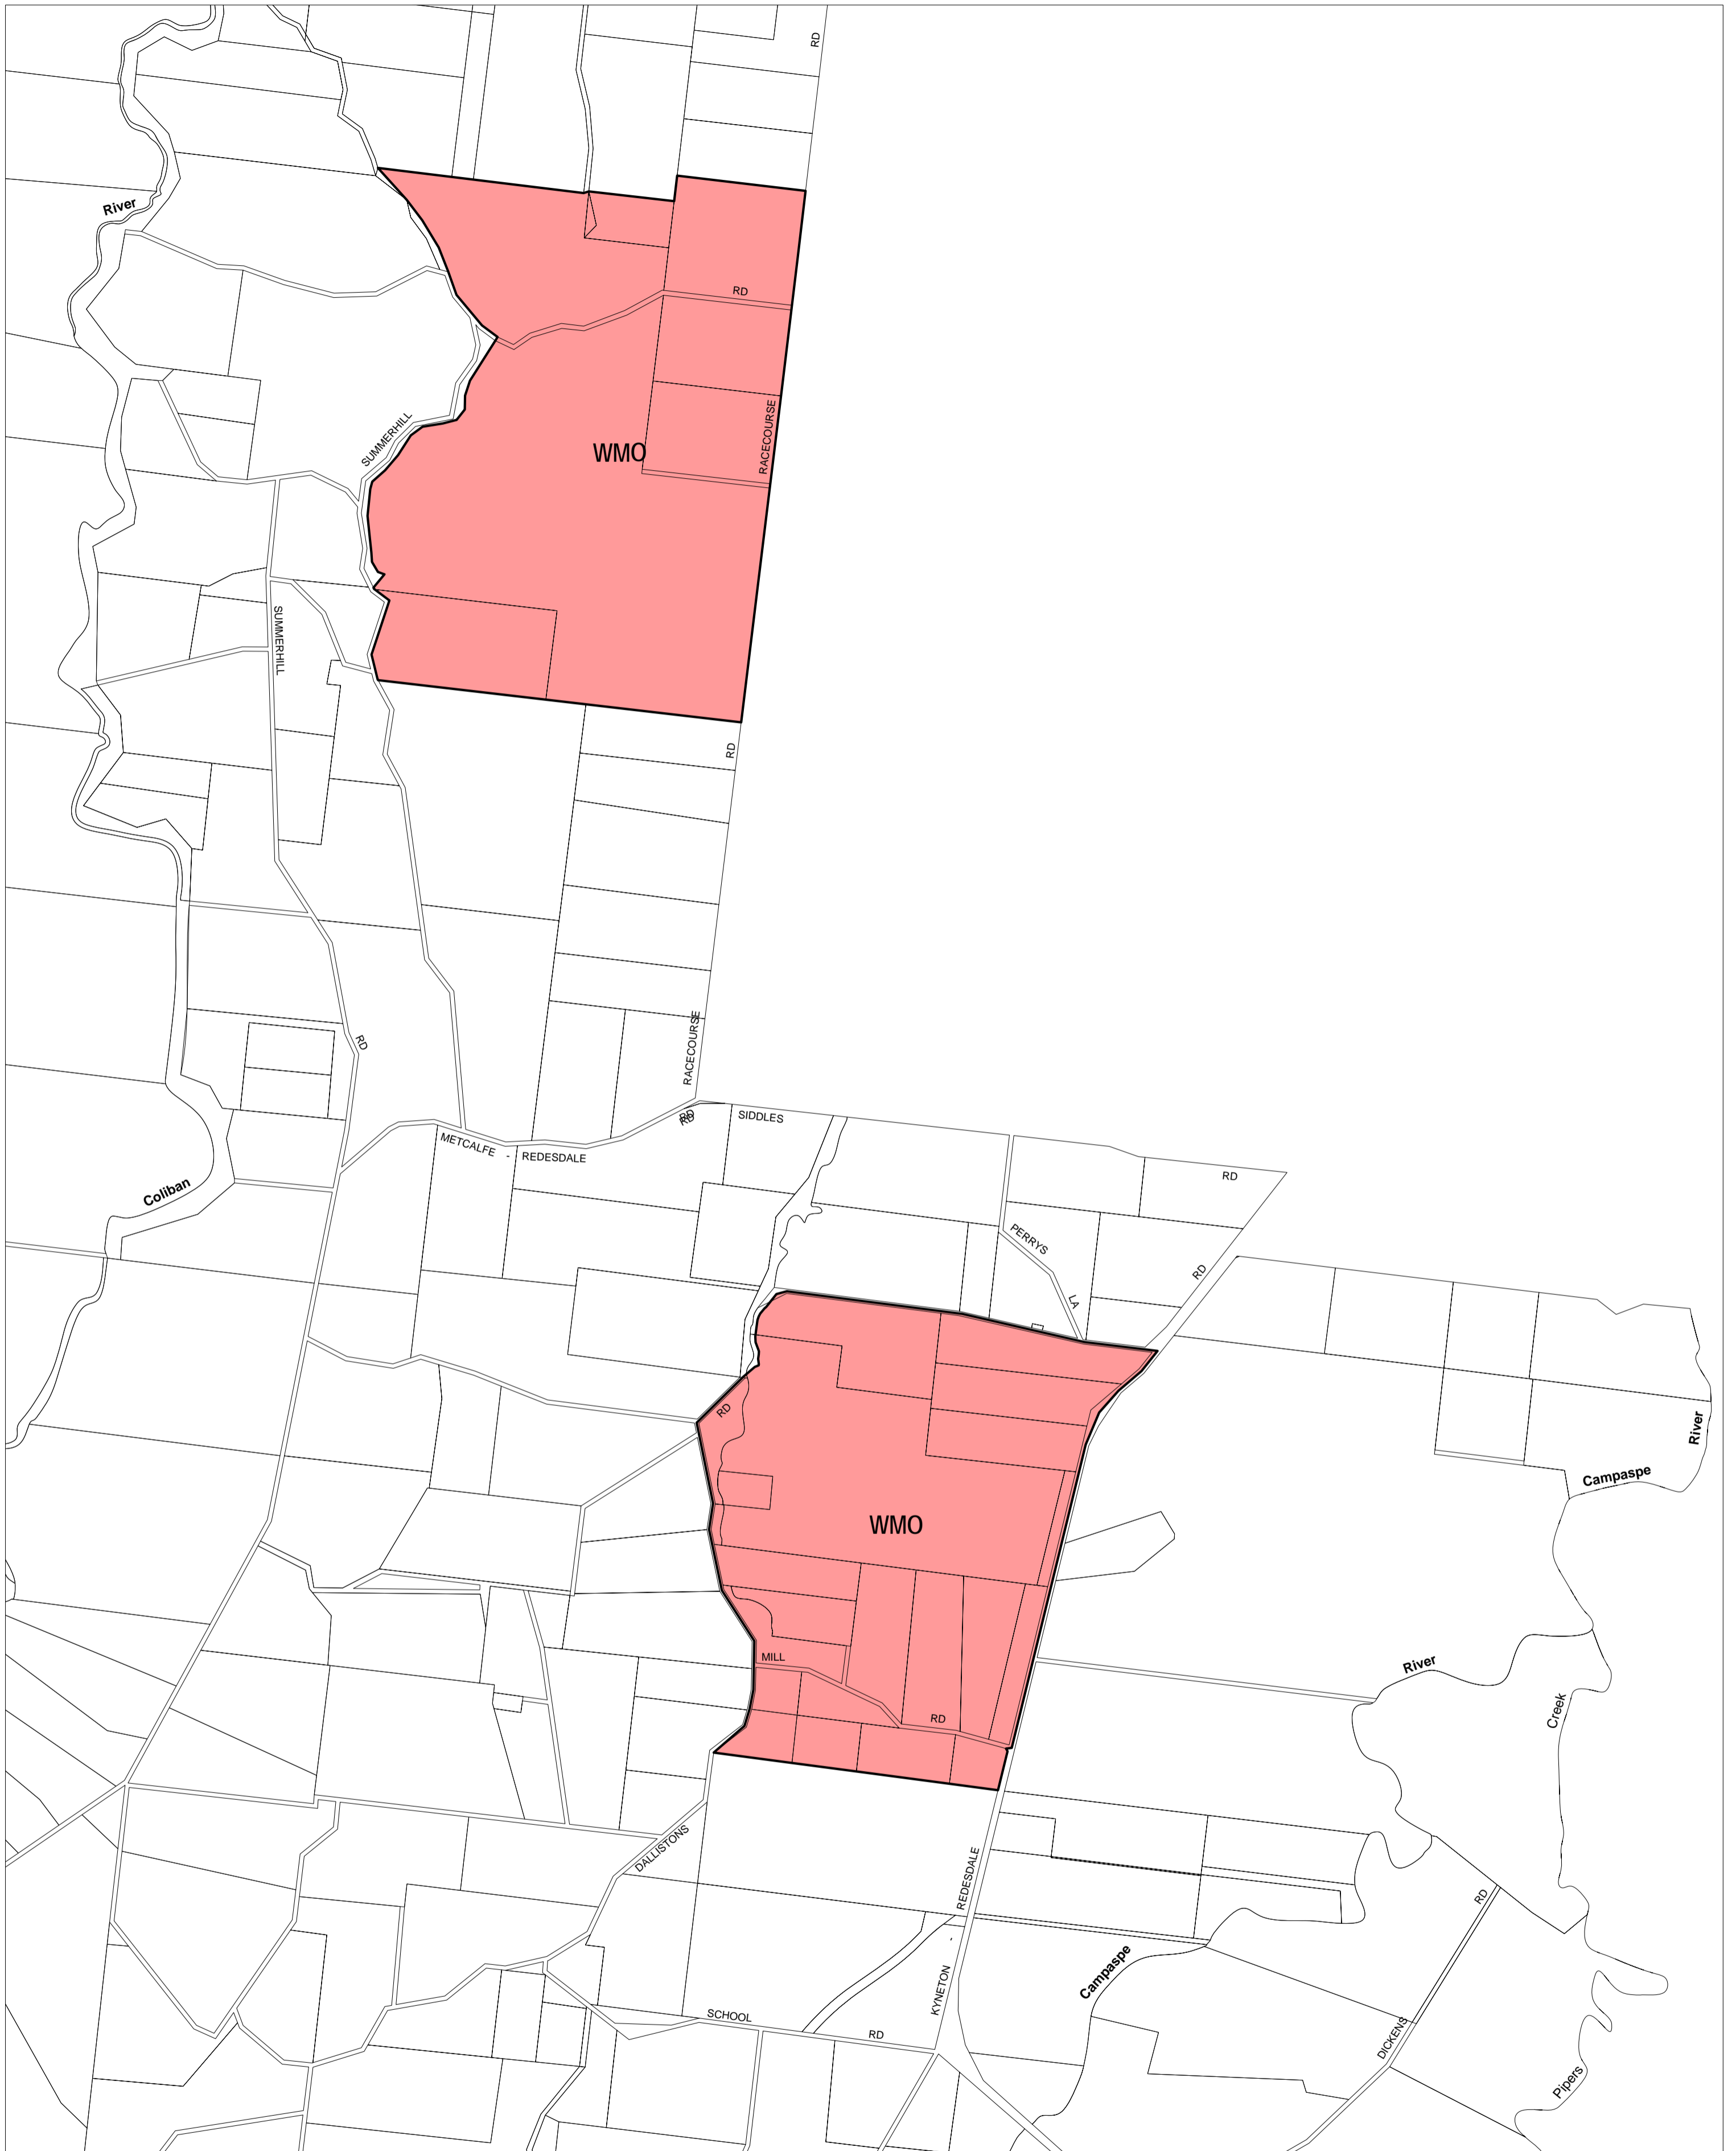

MOUNT ALEXANDER PLANNING SCHEME - LOCAL PROVISION

Overlays

Wildfire Management Overlay

AUSTRALIAN MAP GRID ZONE 55

INDEX TO ADJOINING METRIC SERIES MAP

Printed: 2/12/2009

AMENDMENT C34