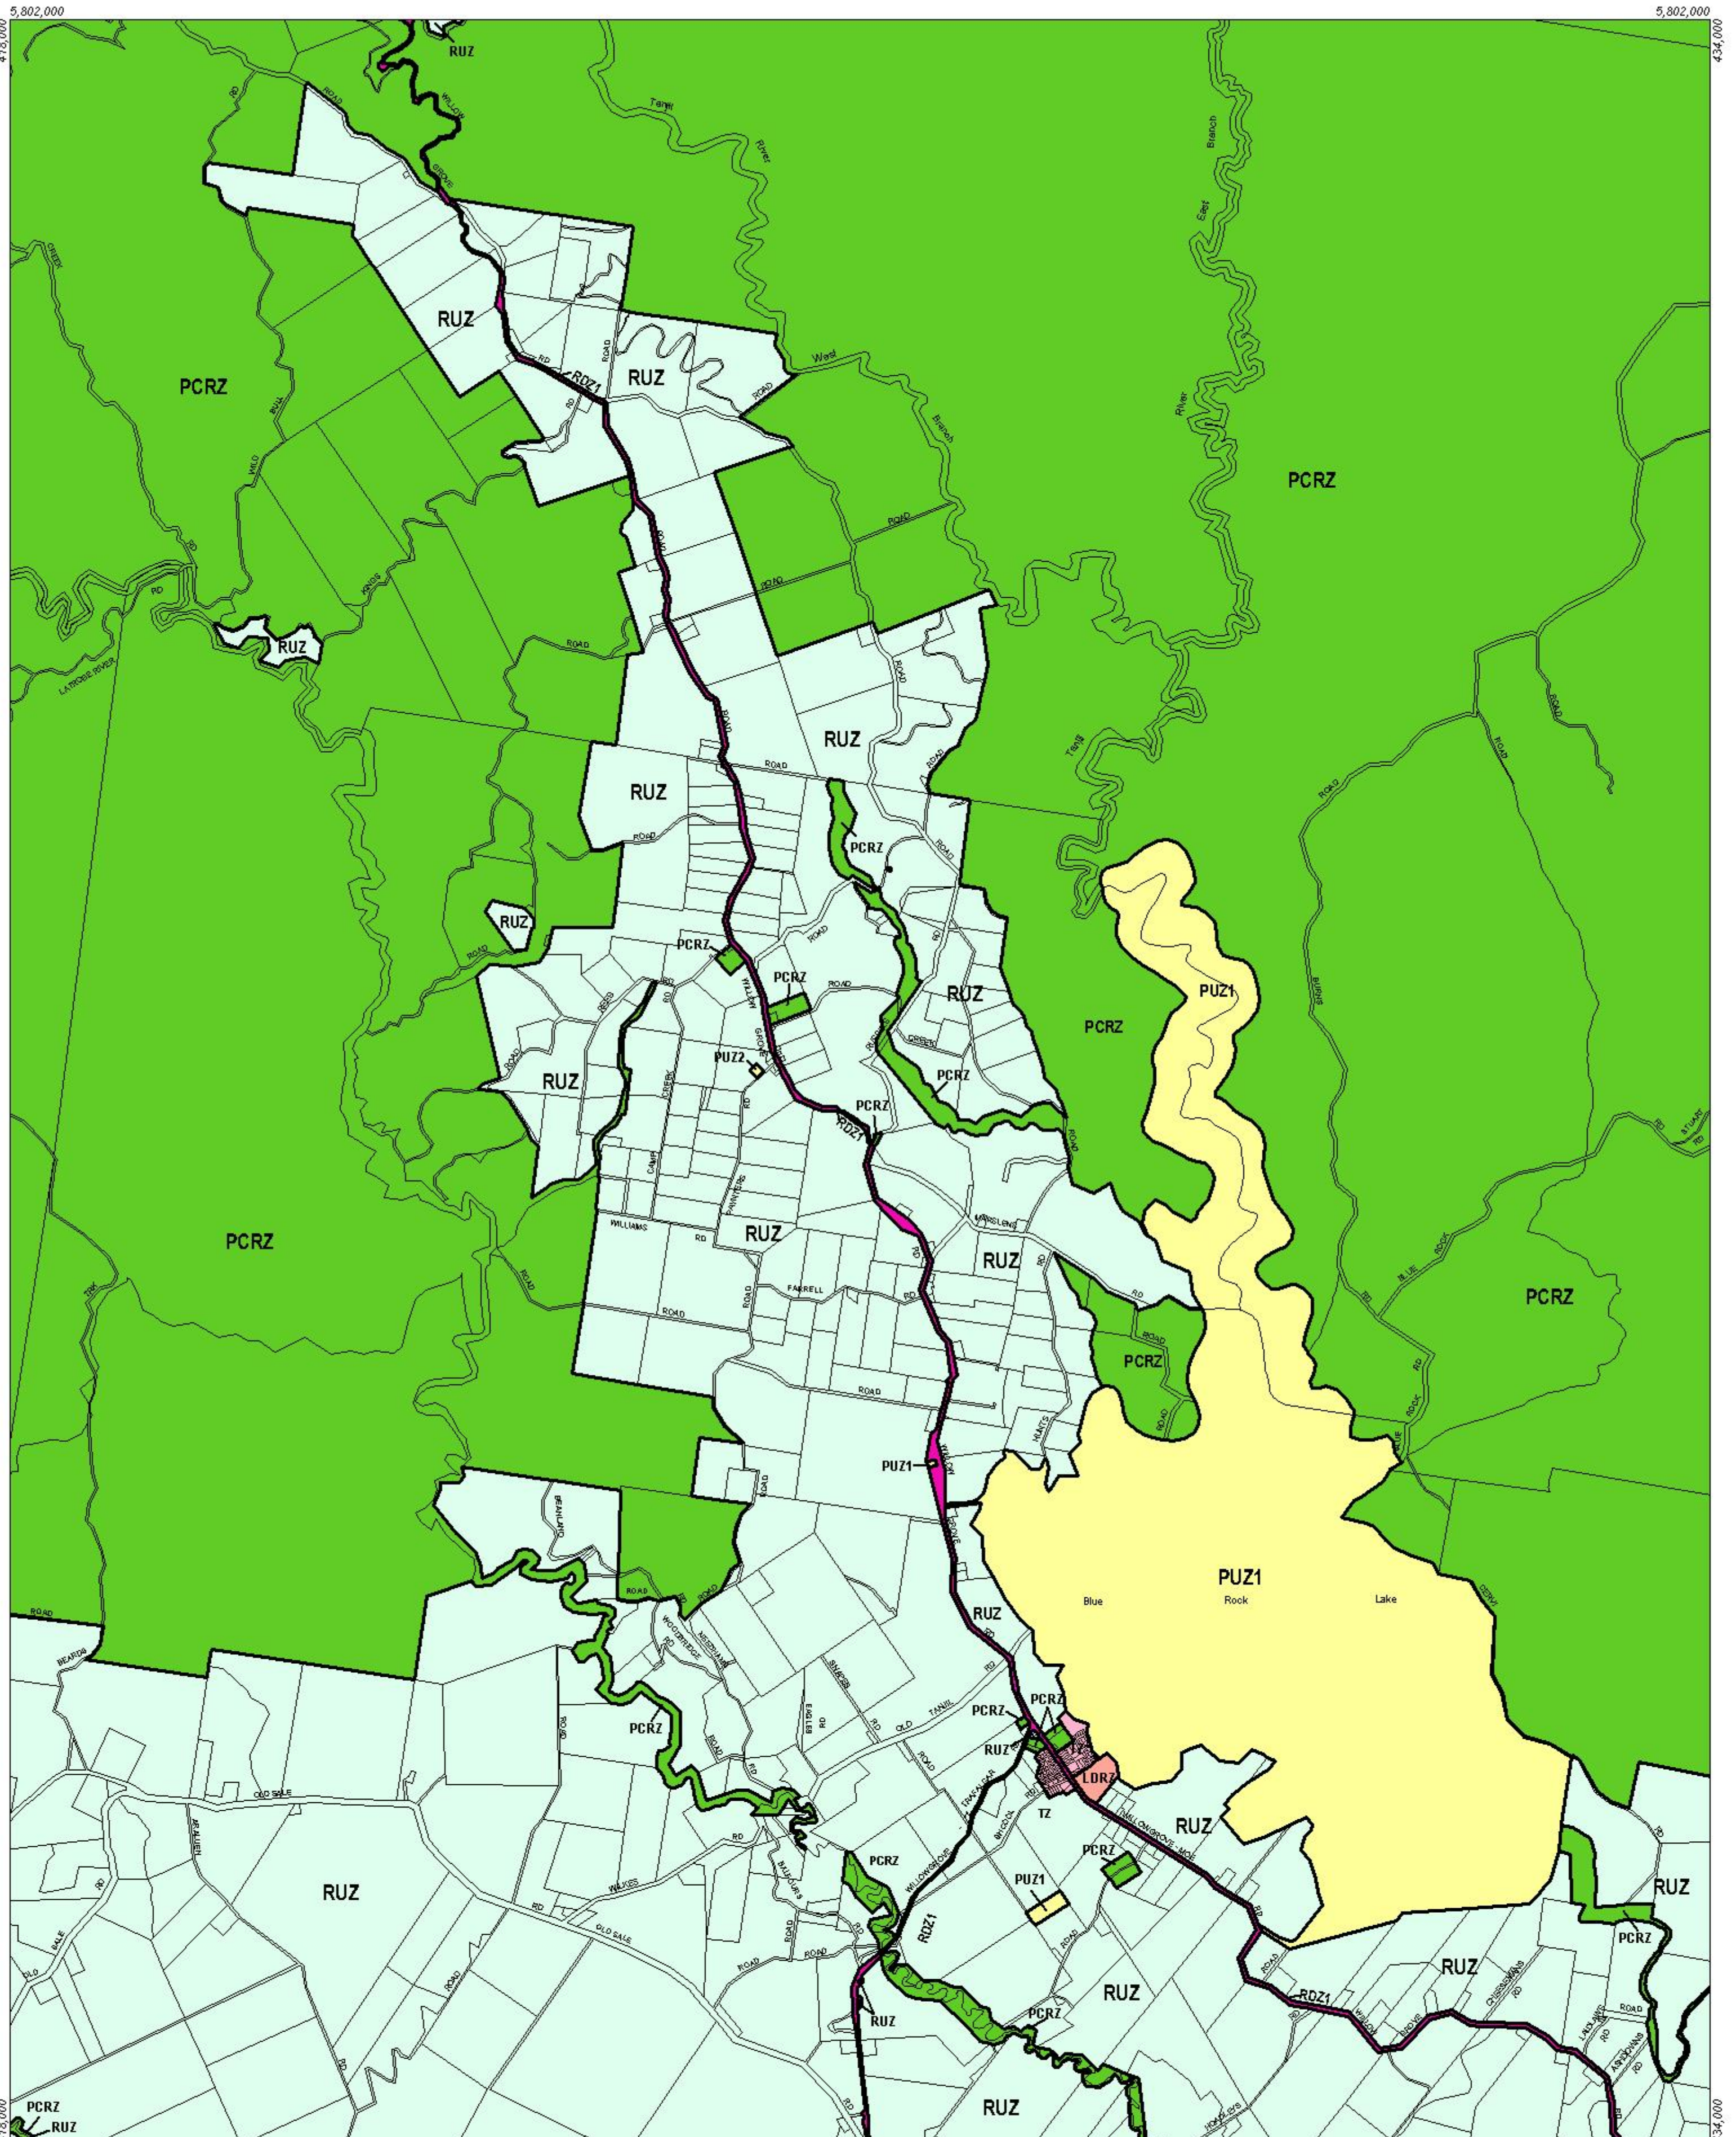

BAW BAW PLANNING SCHEME - LOCAL PROVISION

This publication is copyright. No part may be reproduced by any process except in accordance with the provisions of the Copyright Act 1968 of Victoria.

This map should be read in conjunction with additional Planning Overlay Maps (if applicable) as indicated on the INDEX TO MAPS.

Public Land	
	Public Conservation And Resource Zone
	Public Use Zone Education
	Public Use Zone Service And Utility
	Road Zone Category 1
Residential	
	Low Density Residential Zone
	Township Zone
Rural	
	Rural Zone