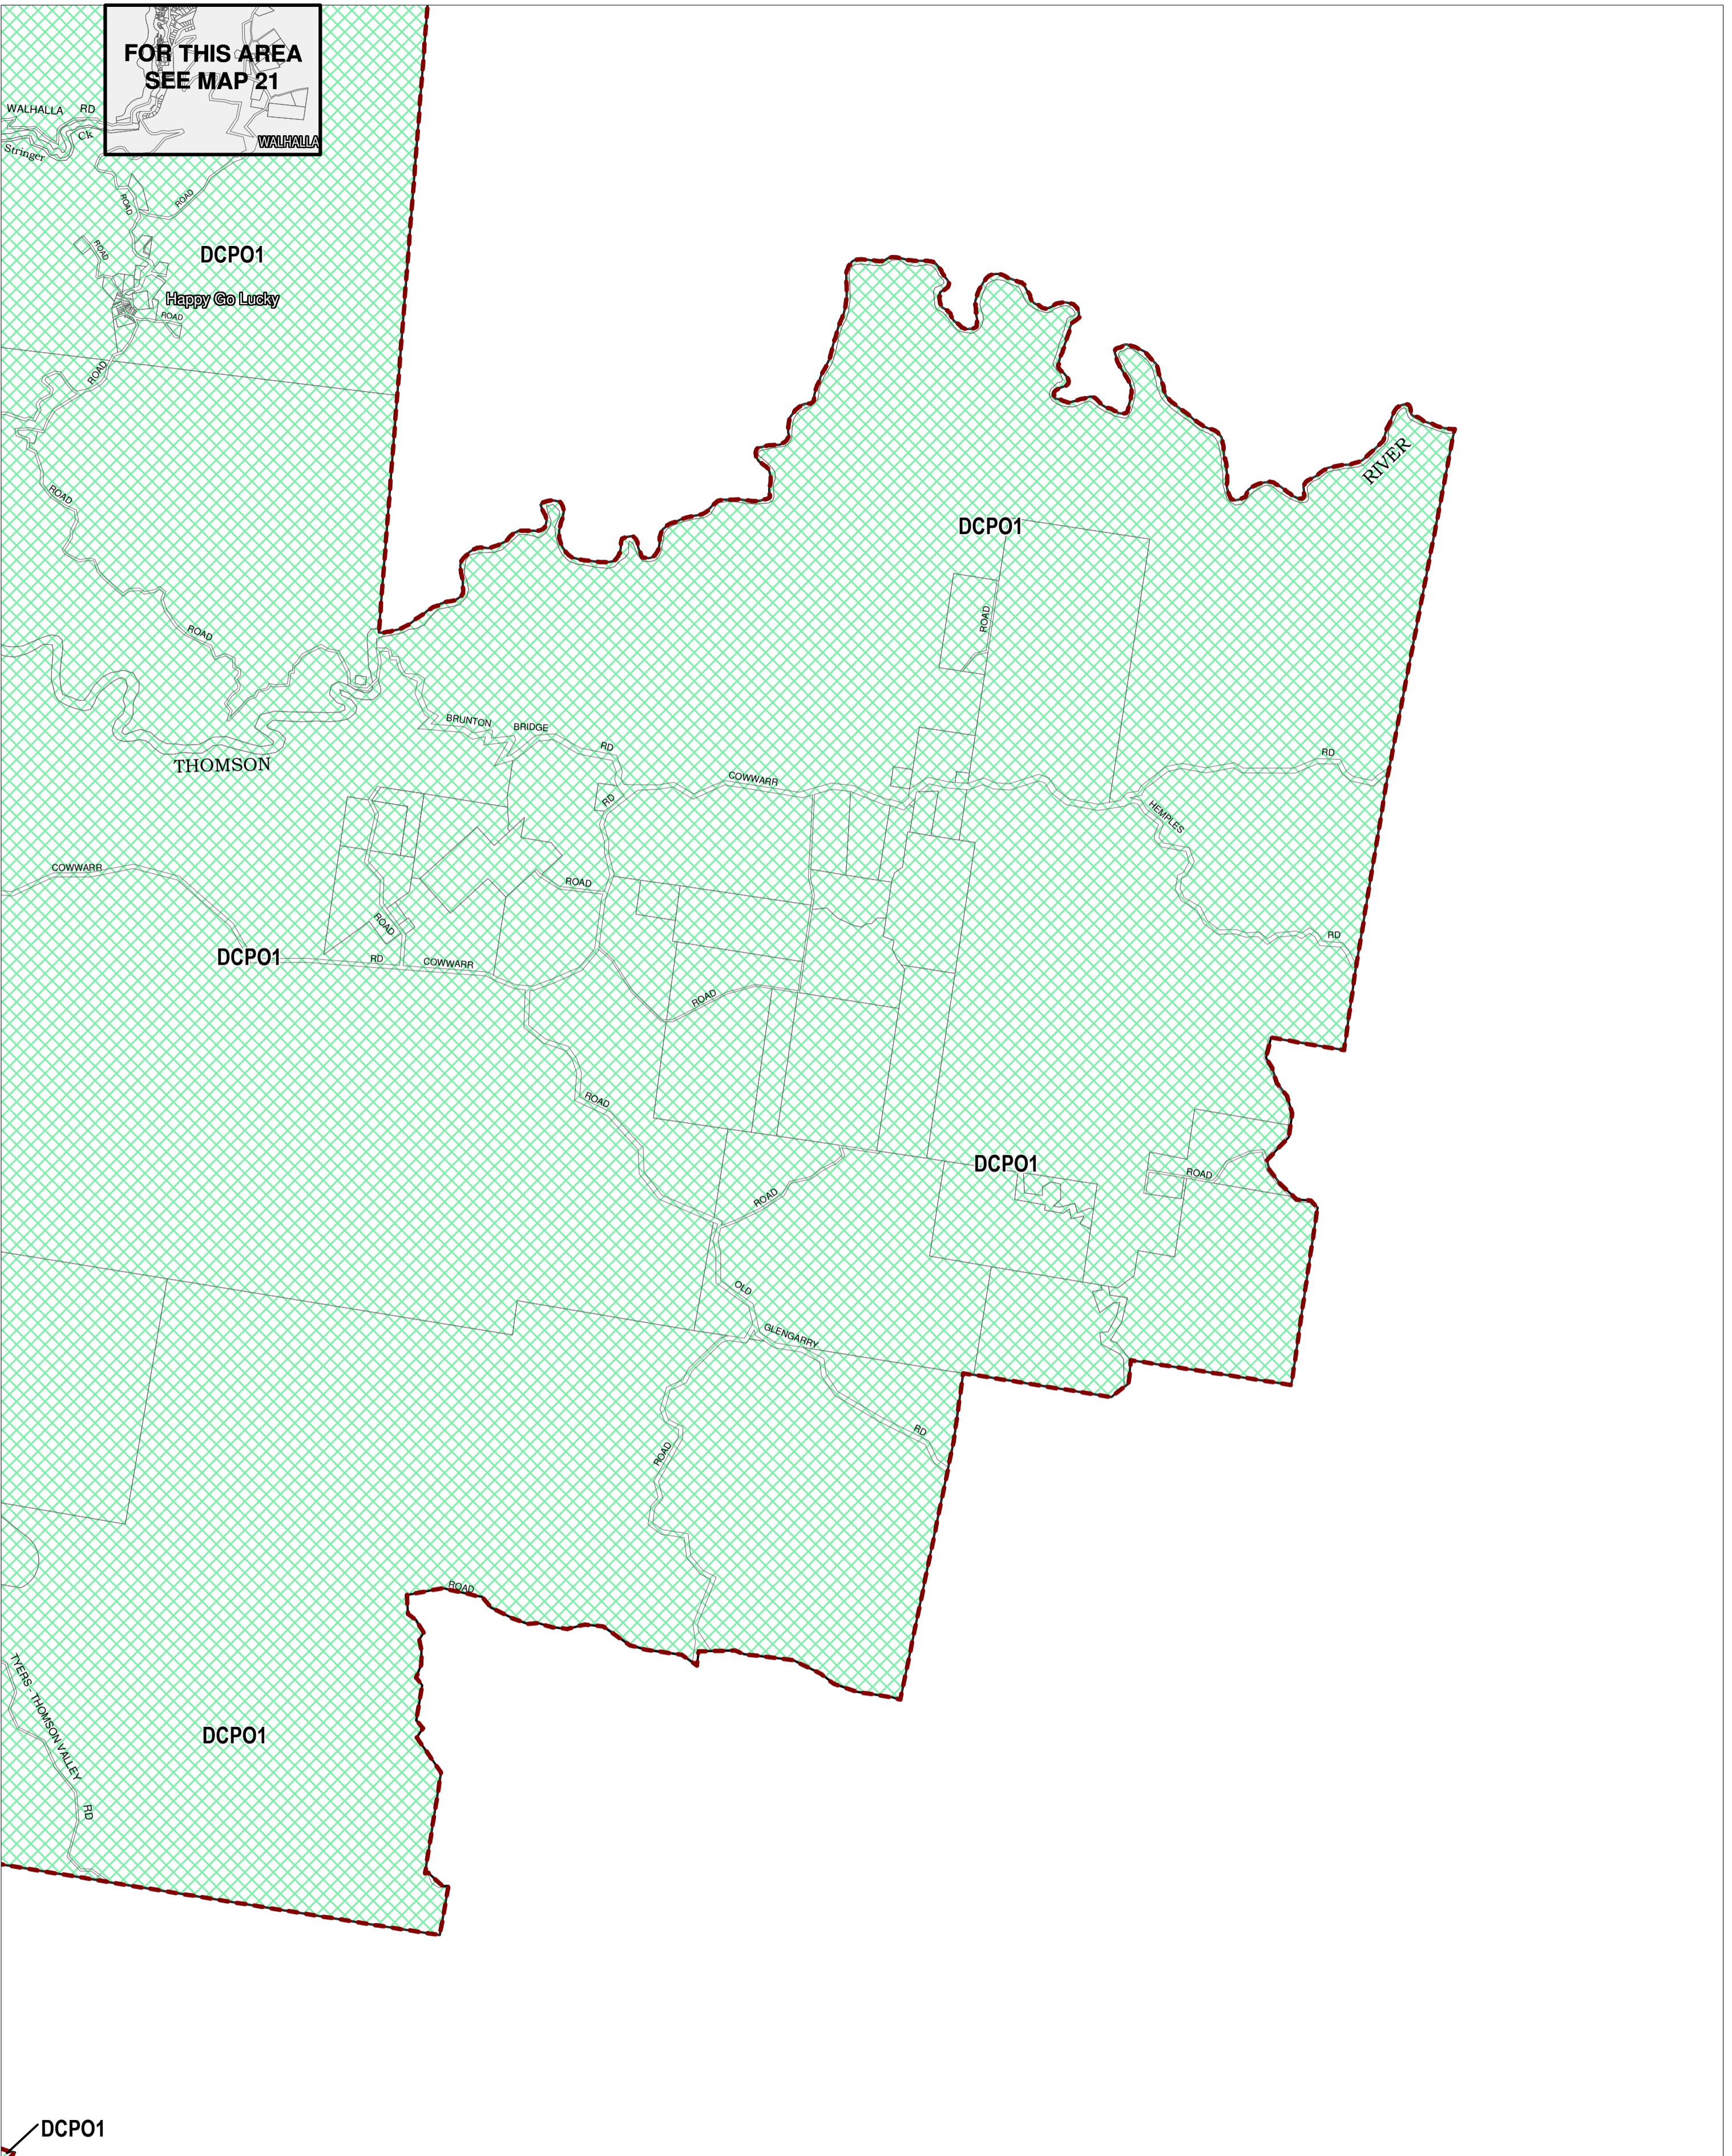

BAW BAW PLANNING SCHEME - LOCAL PROVISION

Overlays

- Development Contributions Plan Overlay - Schedule 1

Printed: 17/7/2015

AMENDMENT C112