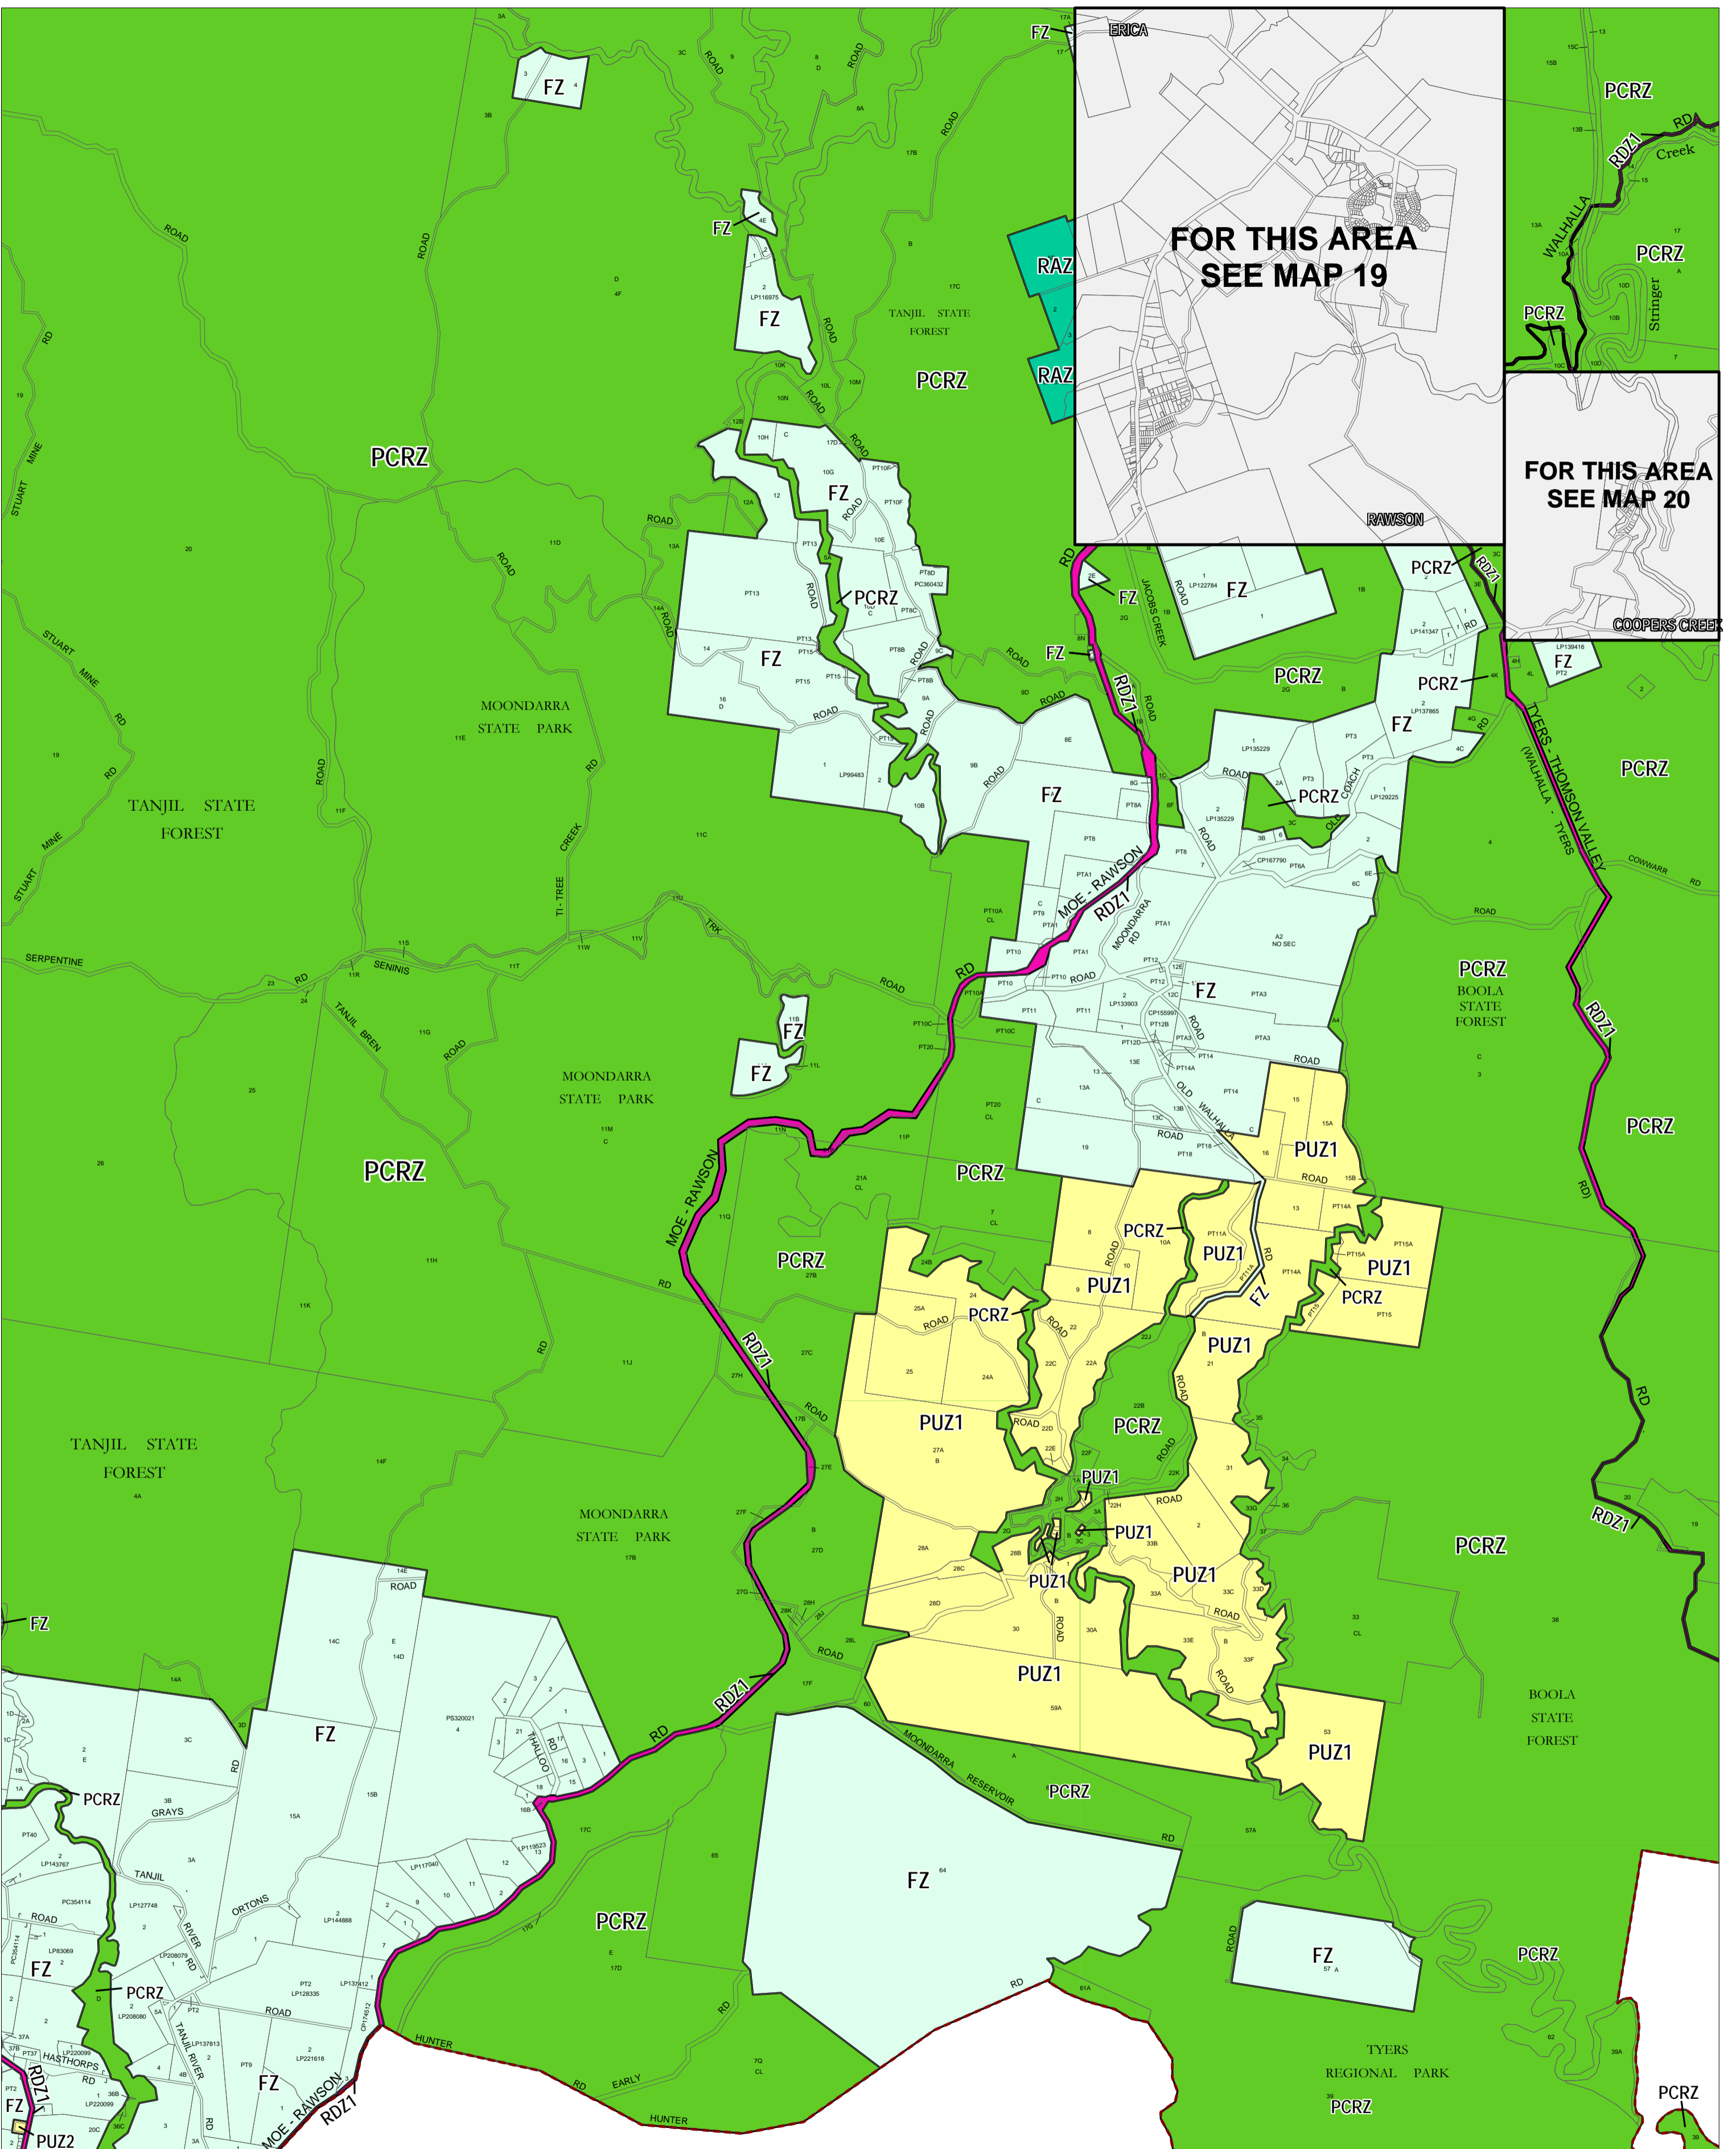

BAW BAW PLANNING SCHEME - LOCAL PROVISION

**FOR THIS AREA
SEE MAP 19**

**FOR THIS AREA
SEE MAP 20**

Public Land	
	Public Conservation And Resource Zone
	Public Use Zone - Education
	Public Use Zone - Service And Utility
	Road Zone - Category 1
Rural	
	Farming Zone
	Rural Activity Zone

AUSTRALIAN MAP GRID ZONE 55

Printed: 5/1/2012

AMENDMENT C44 PT2A