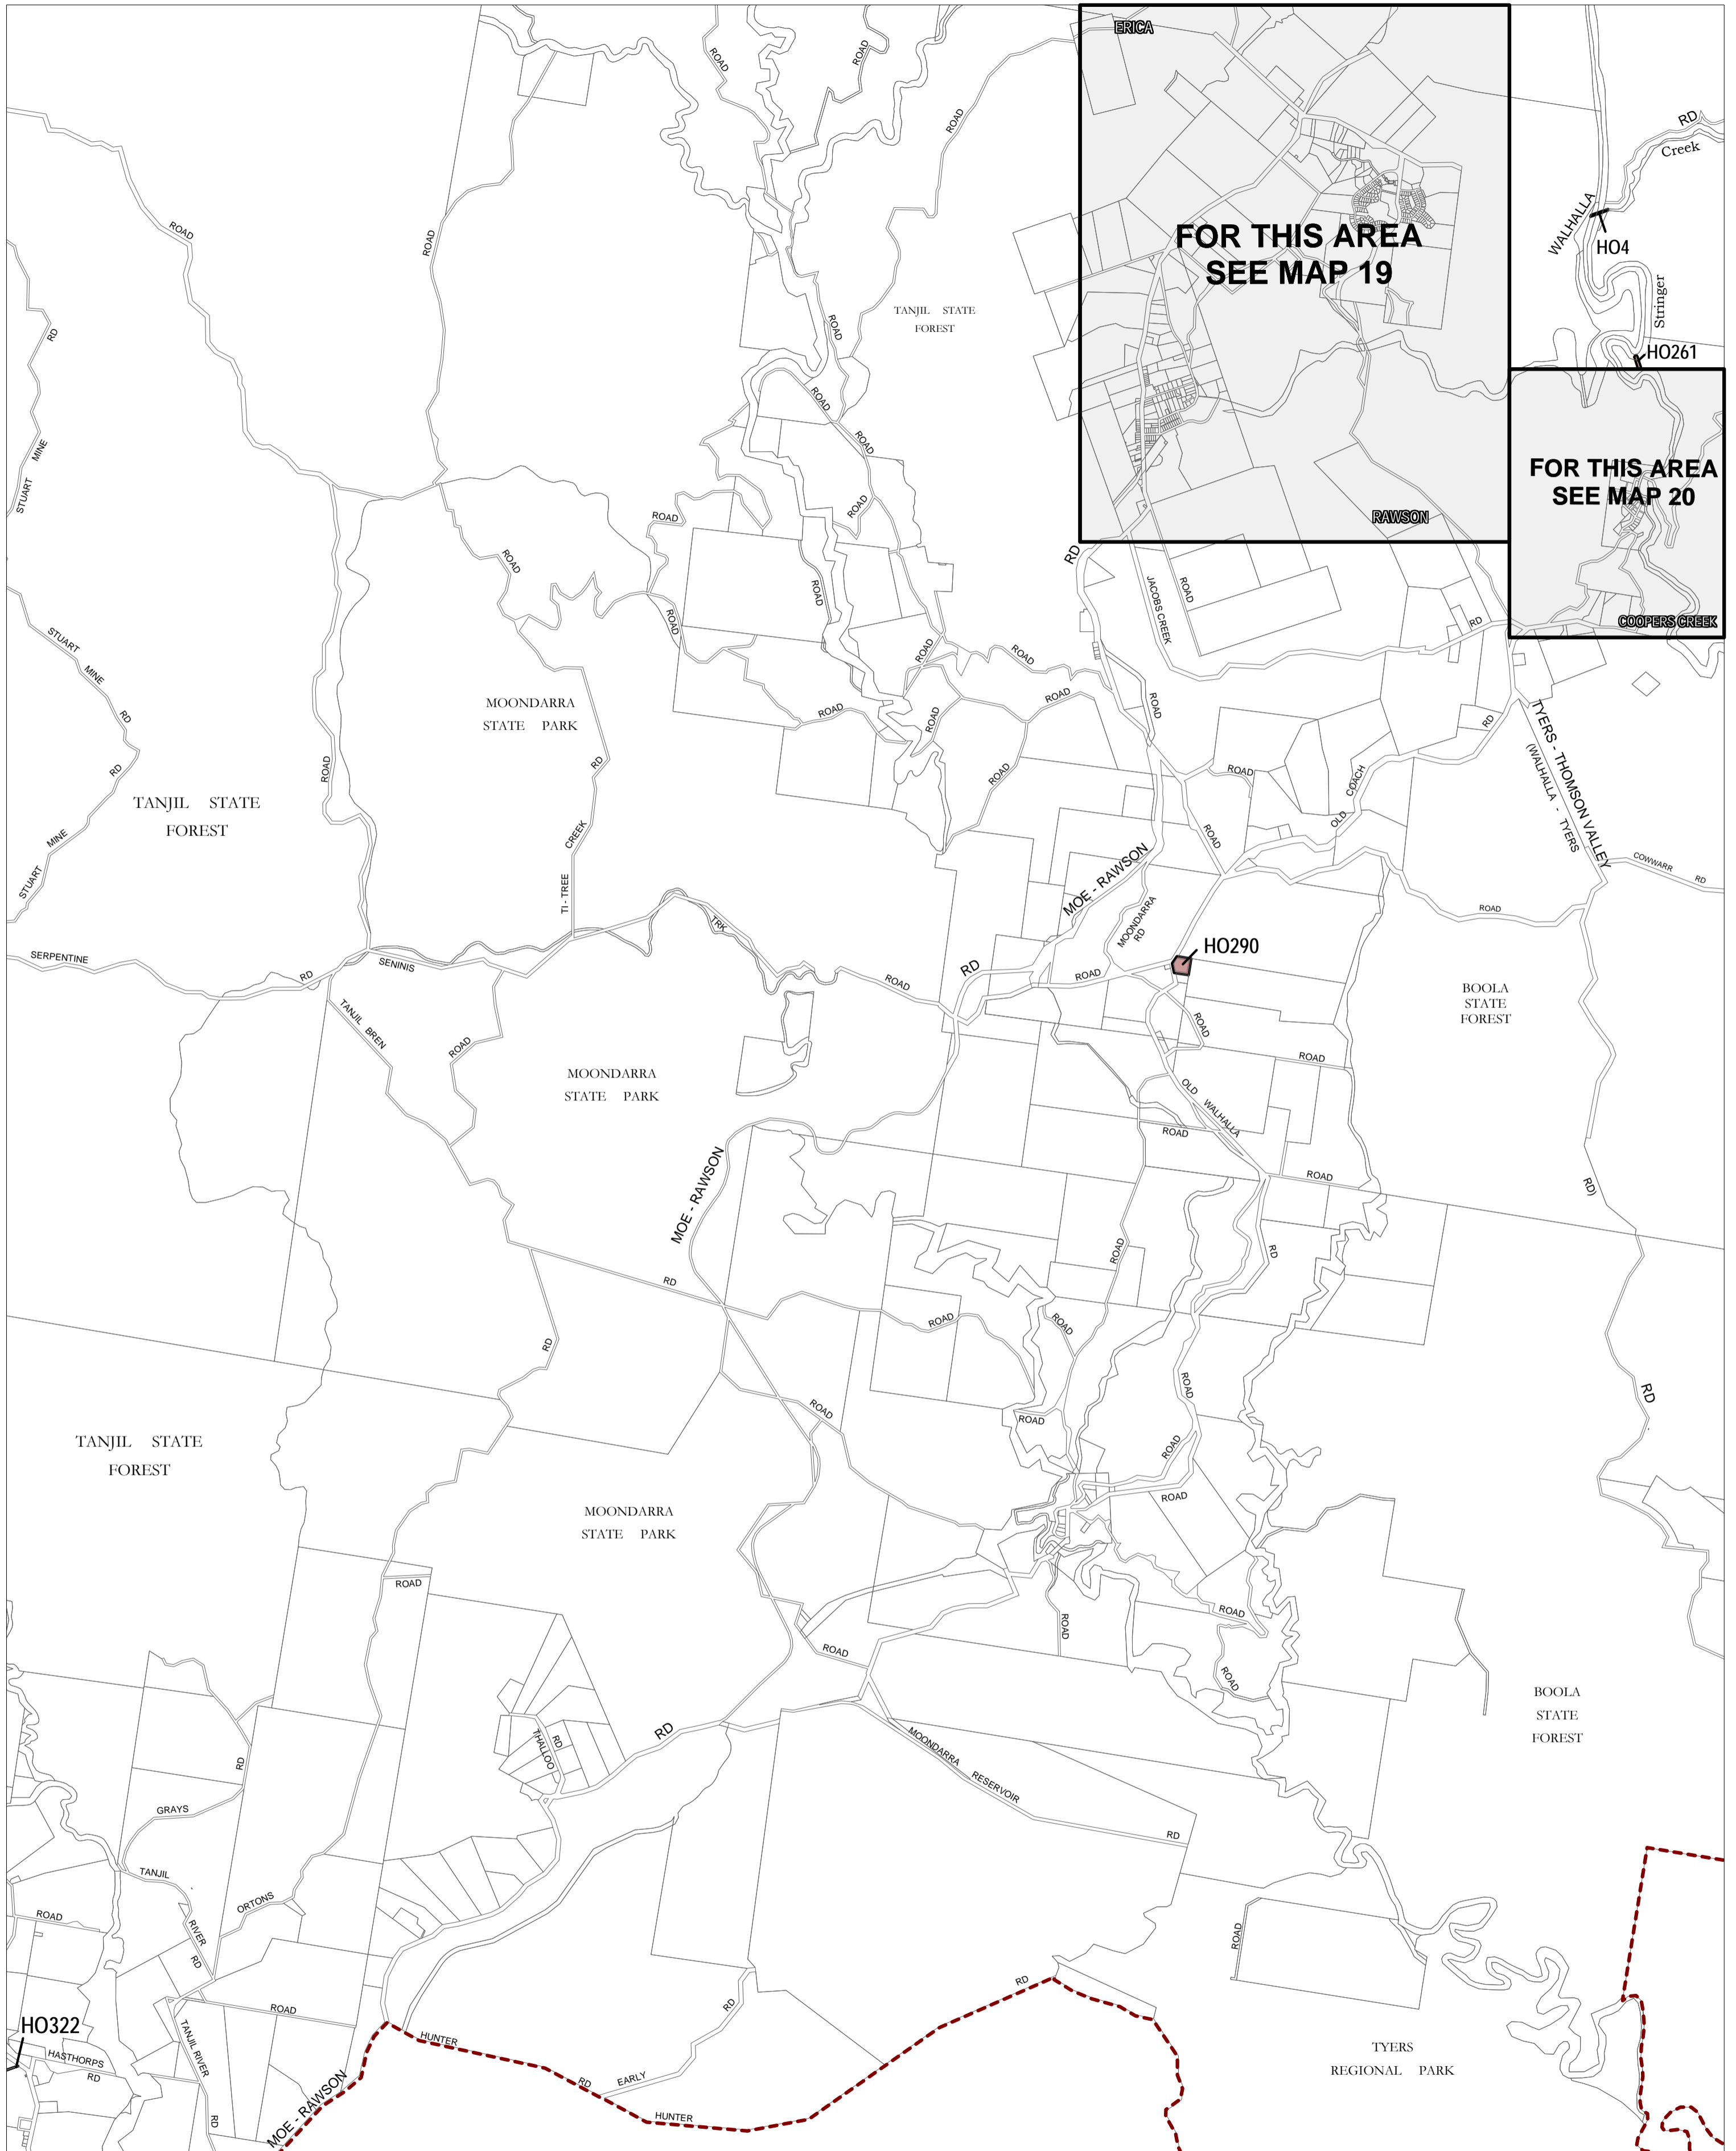

BAW BAW PLANNING SCHEME - LOCAL PROVISION

**FOR THIS AREA
SEE MAP 19**

**FOR THIS AREA
SEE MAP 20**

Overlays

HO Heritage Overlay

AUSTRALIAN MAP GRID ZONE 55

Printed: 2/7/2013

AMENDMENT C90