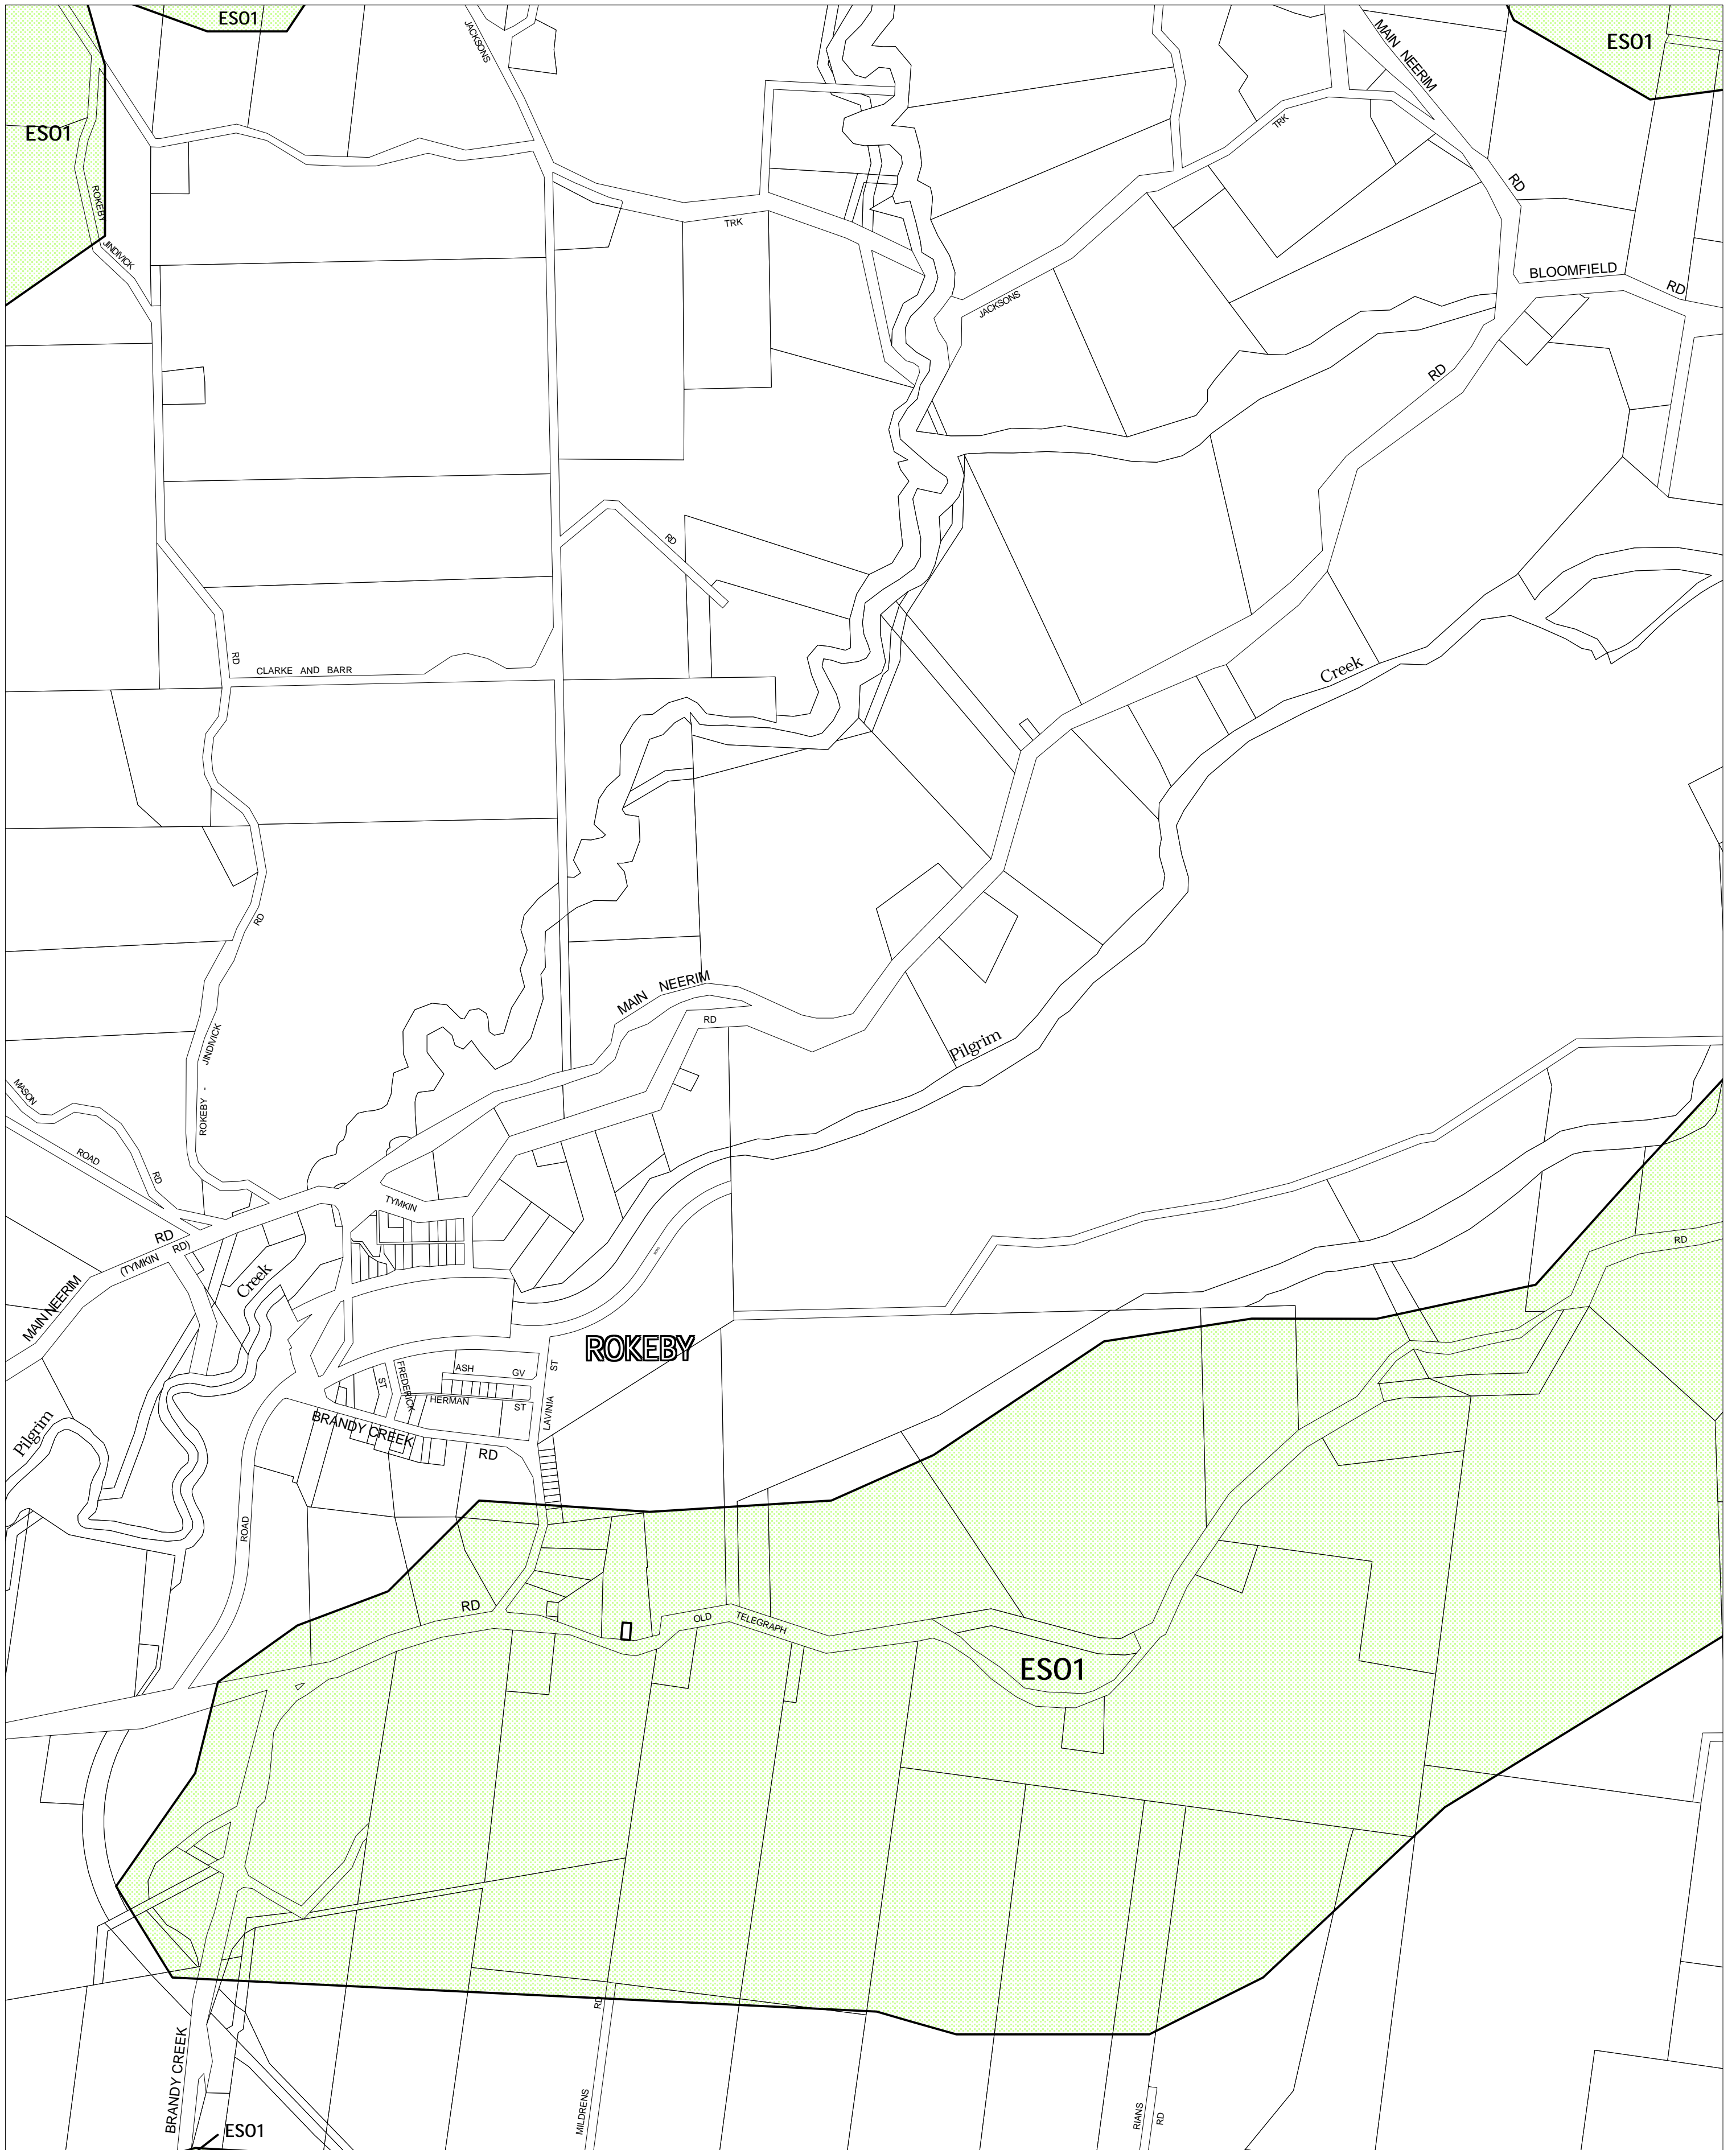

BAW BAW PLANNING SCHEME - LOCAL PROVISION

Overlays

ES01 Environmental Significance Overlay - Schedule 1

AUSTRALIAN MAP GRID ZONE 55

INDEX TO ADJOINING METRIC SERIES MAP

Printed: 18/7/2007

AMENDMENT C17