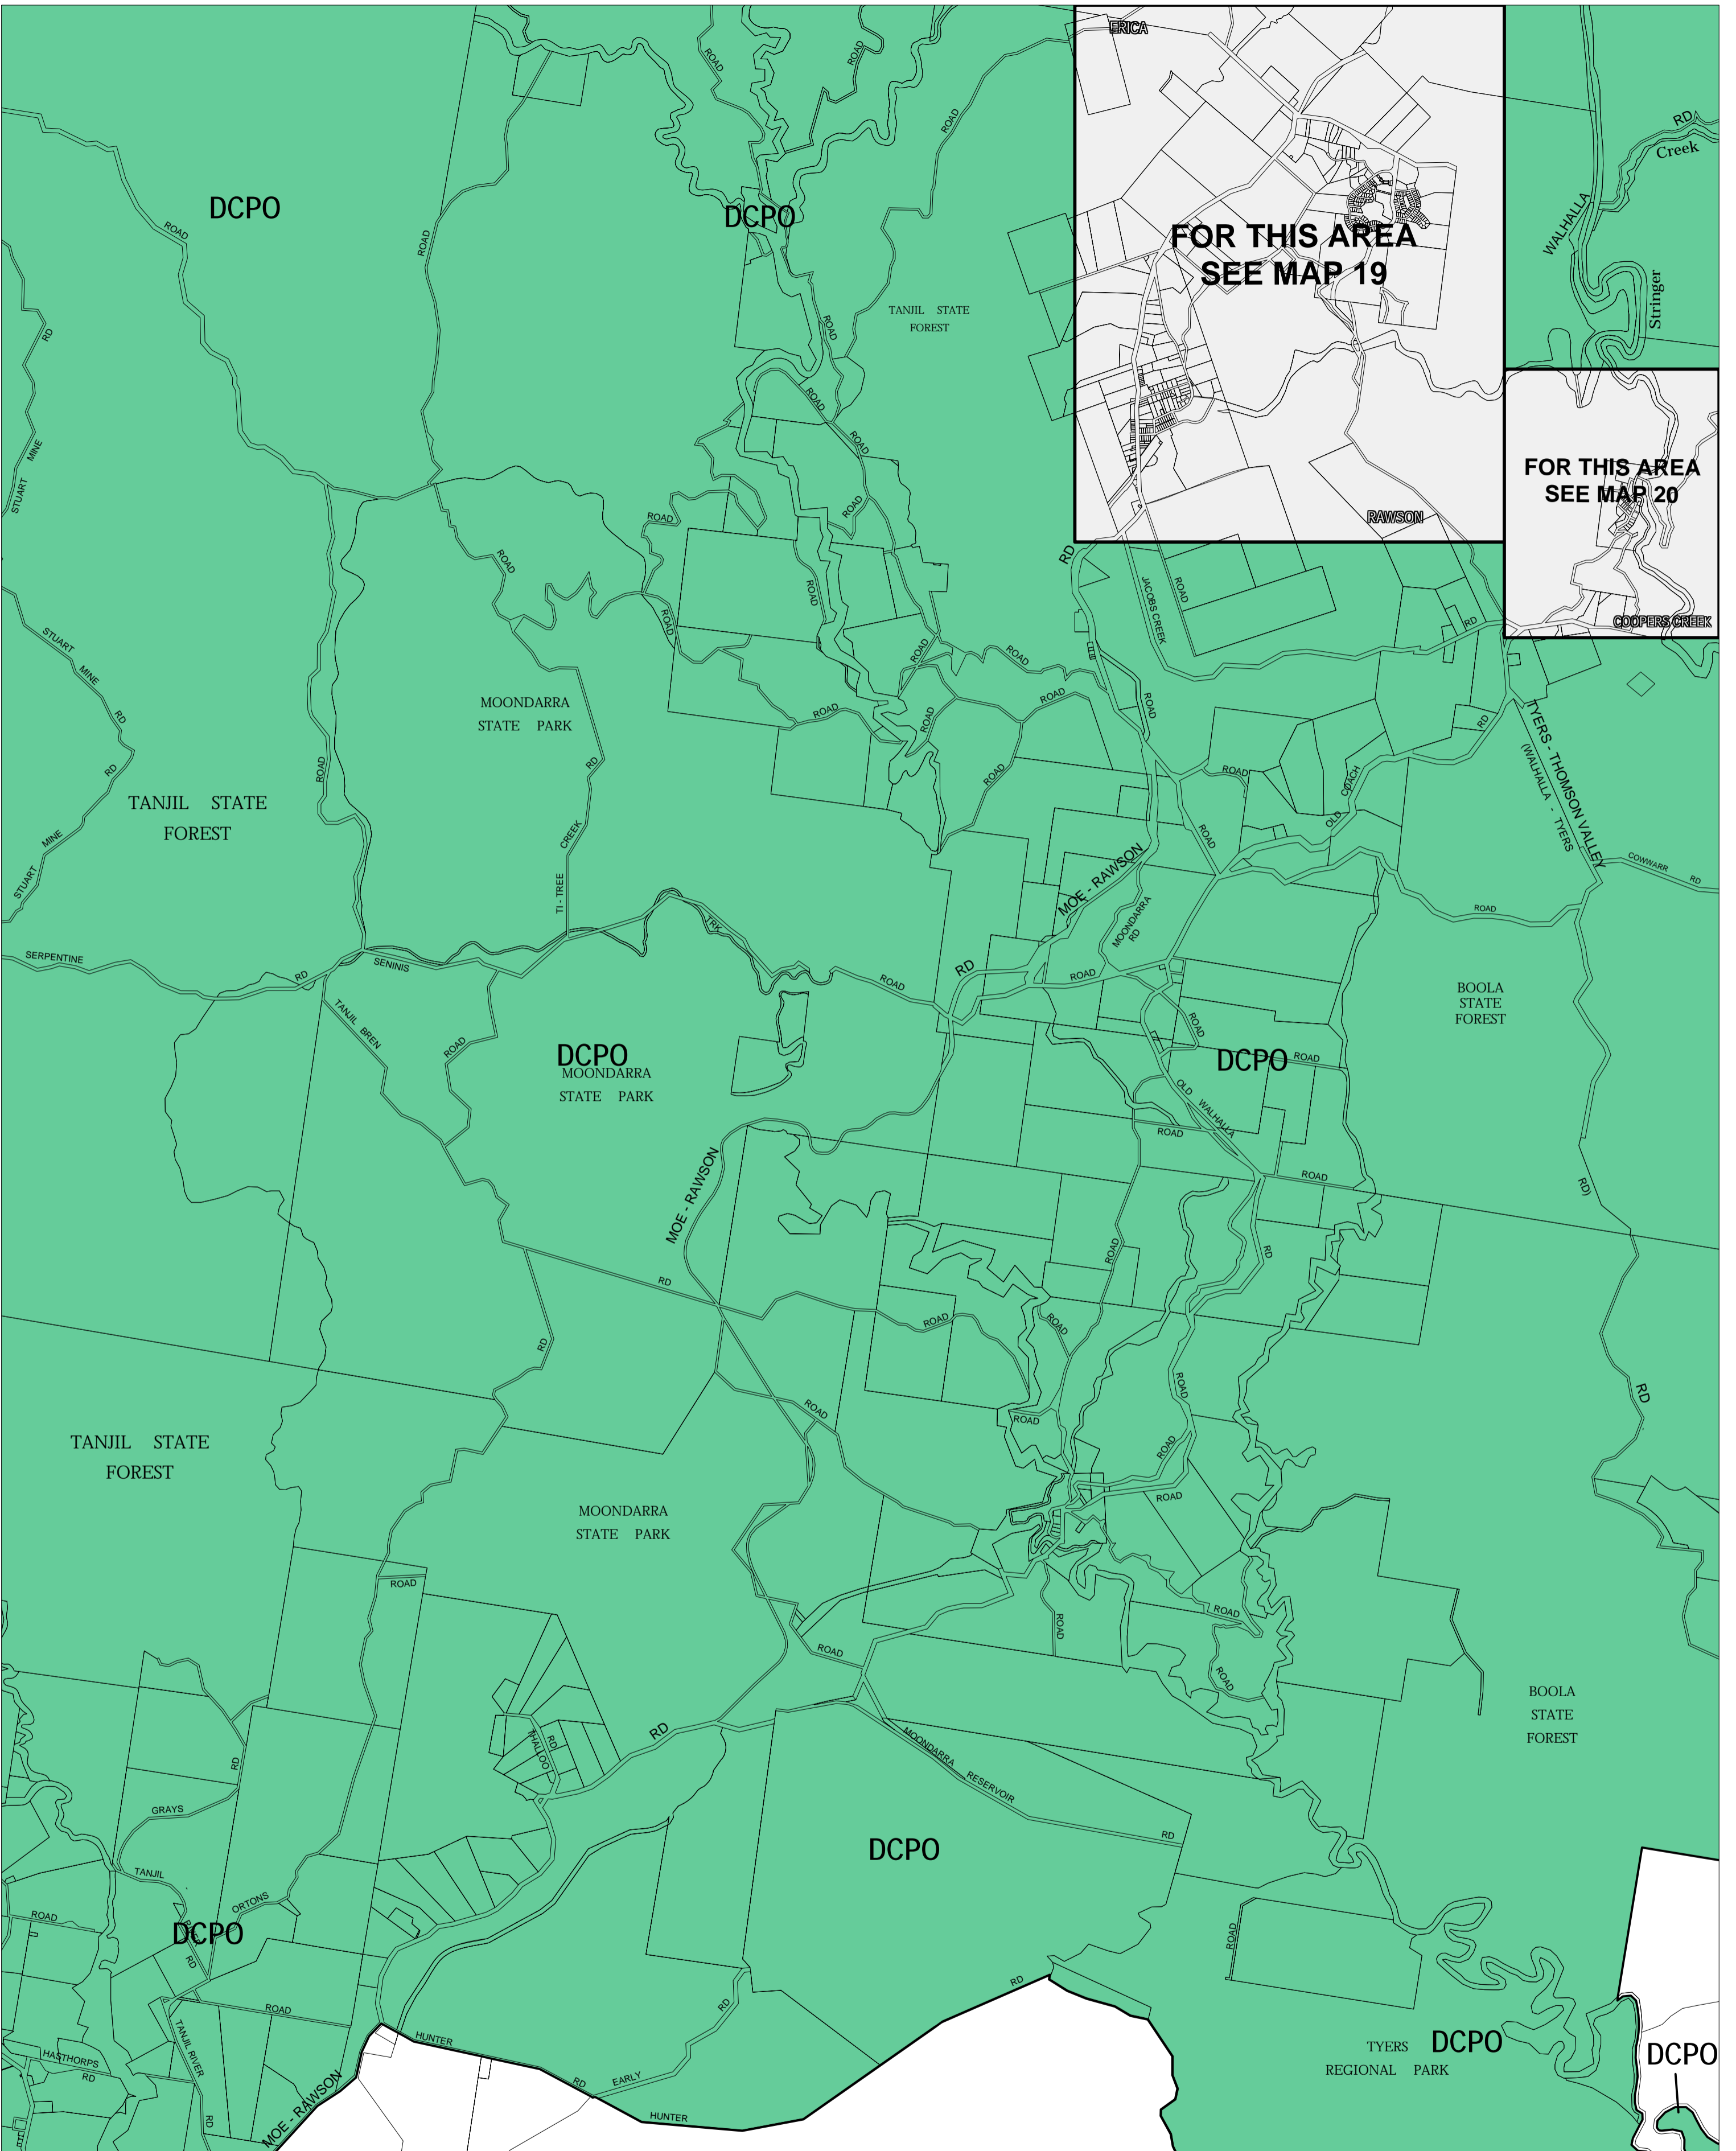

BAW BAW PLANNING SCHEME - LOCAL PROVISION

Overlays

- DCPO Development Contributions Plan Overlay

AUSTRALIAN MAP GRID ZONE 55

Printed: 12/5/2008

AMENDMENT C47 PART 1