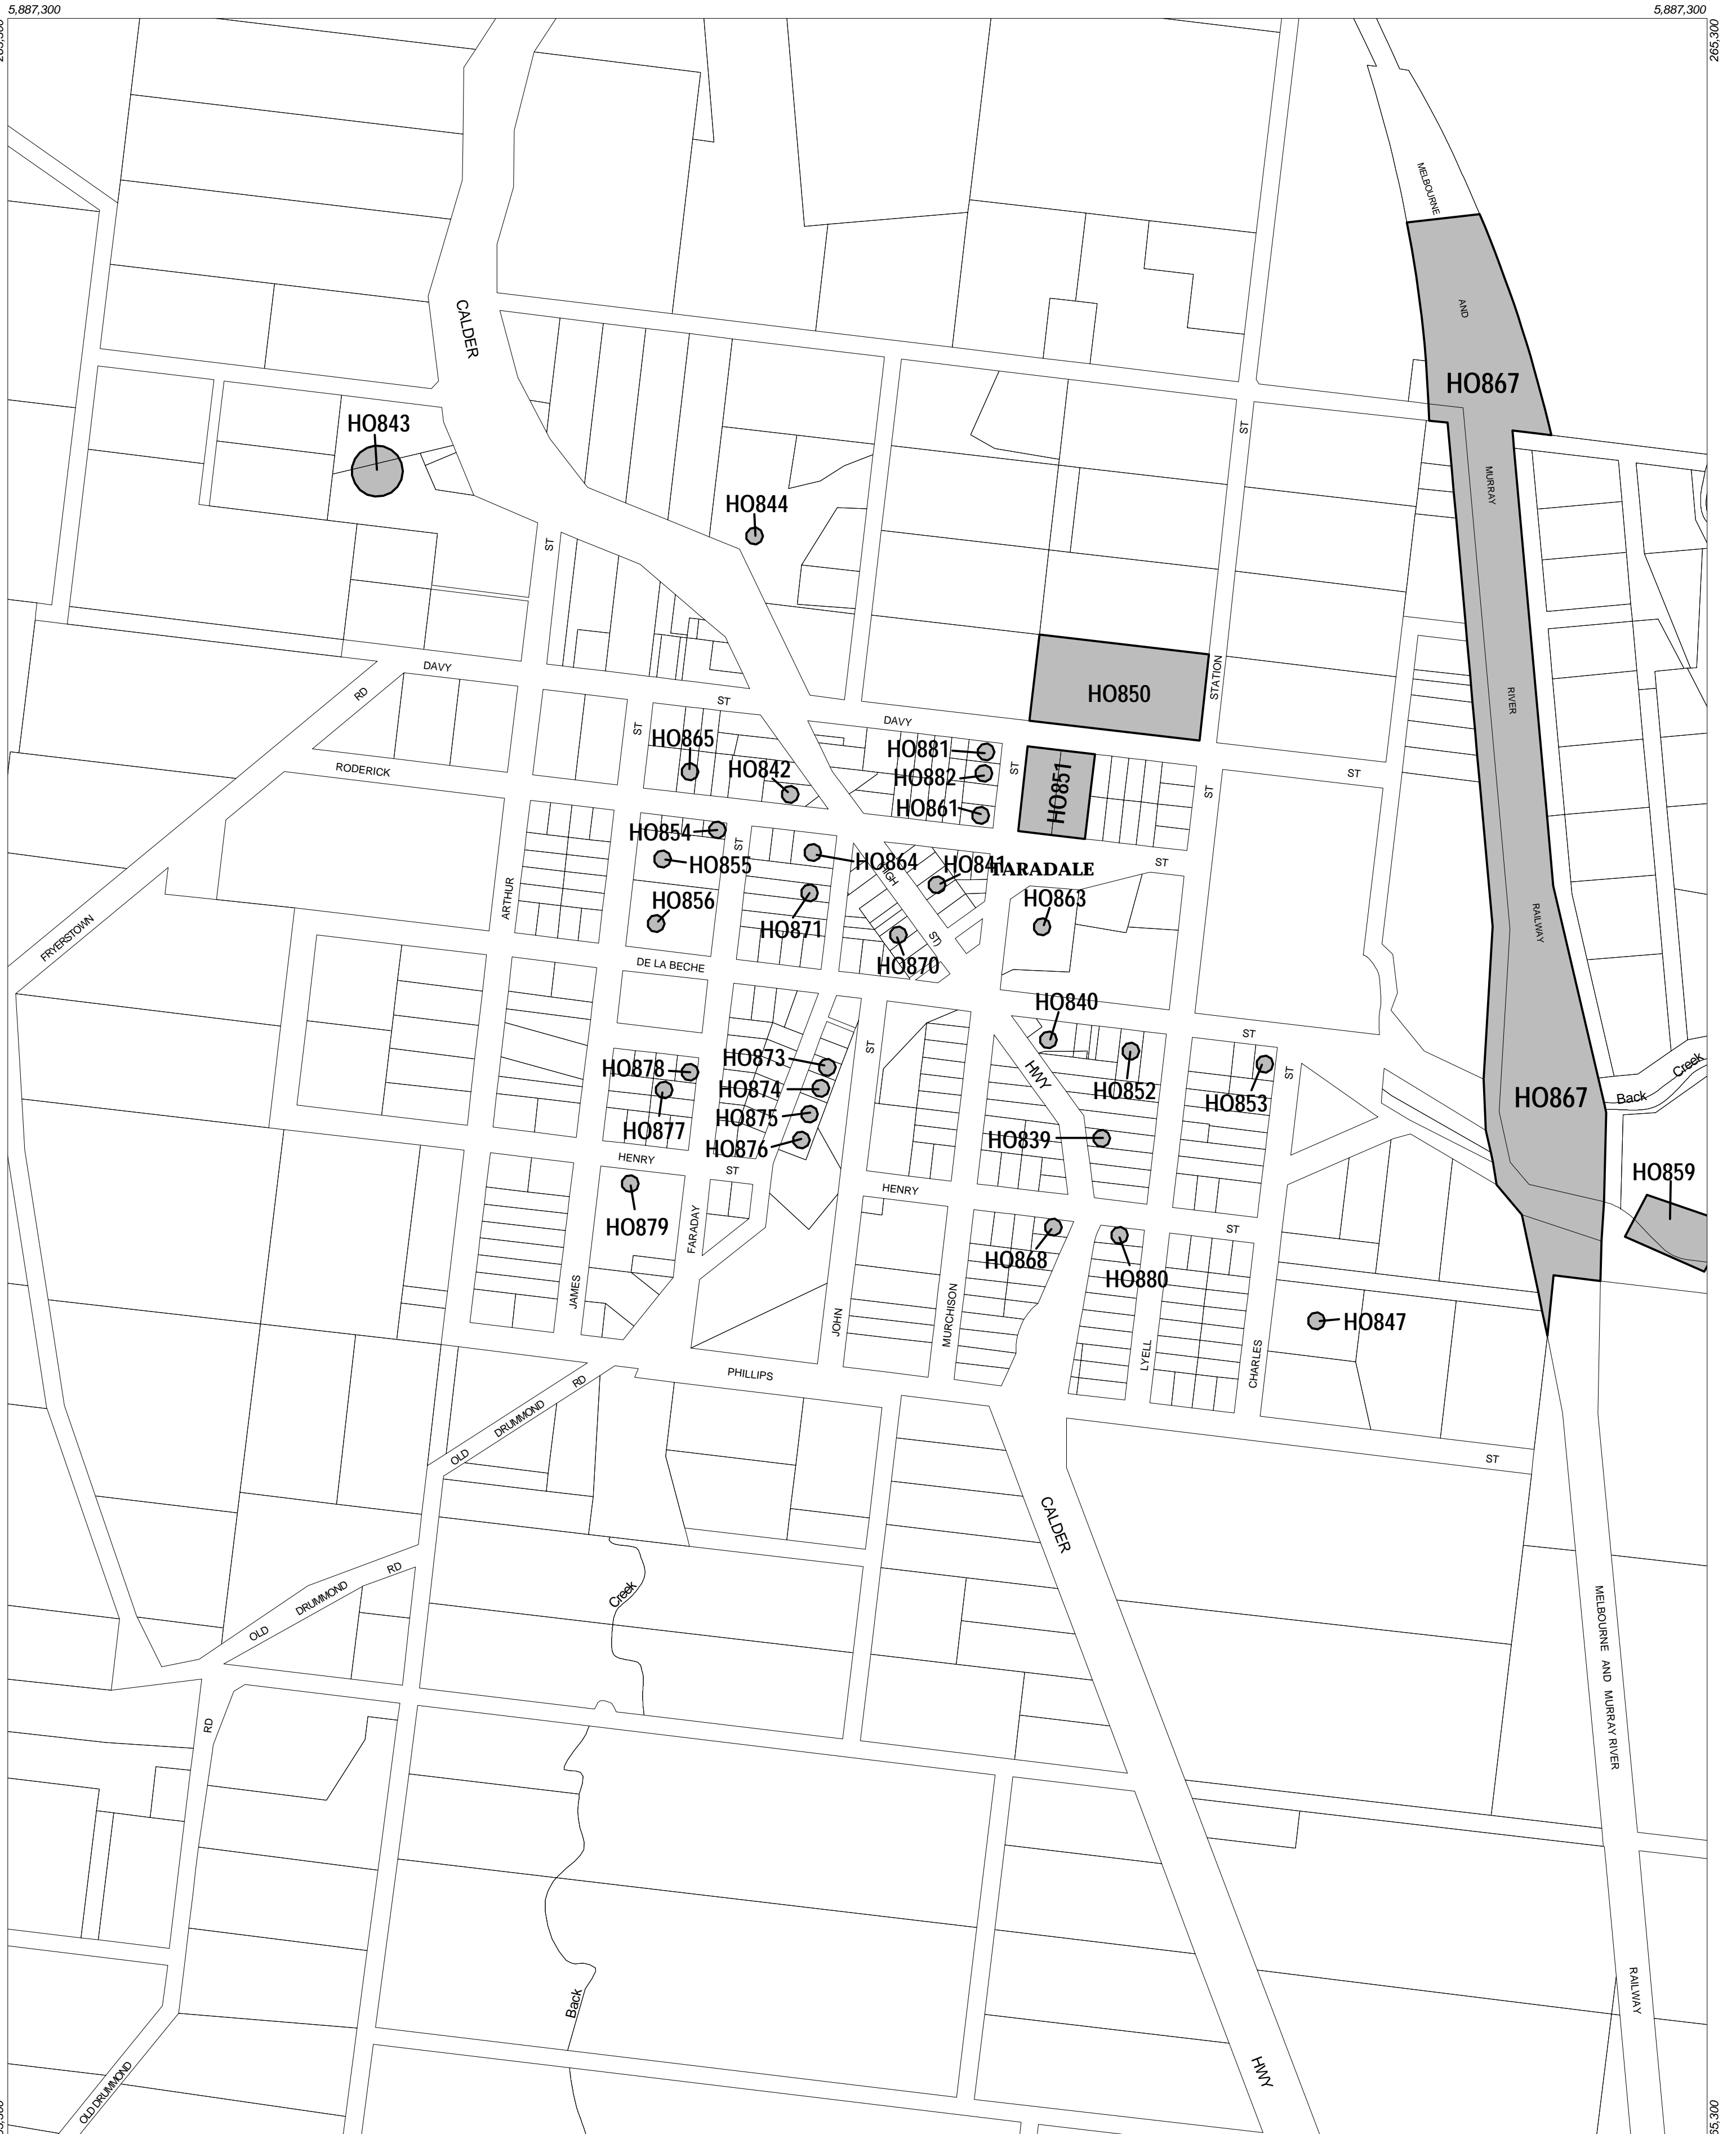

MOUNT ALEXANDER PLANNING SCHEME - LOCAL PROVISION

This publication is copyright. No part may be reproduced by any process except in accordance with the provisions of the Copyright Act. © State of Victoria.

Overlays

HO Heritage Overlay

100 200 300 400 500 m

AUSTRALIAN MAP GRID ZONE 55

INDEX TO ADJOINING METRIC SERIES MAP

Printed: 2/5/2003