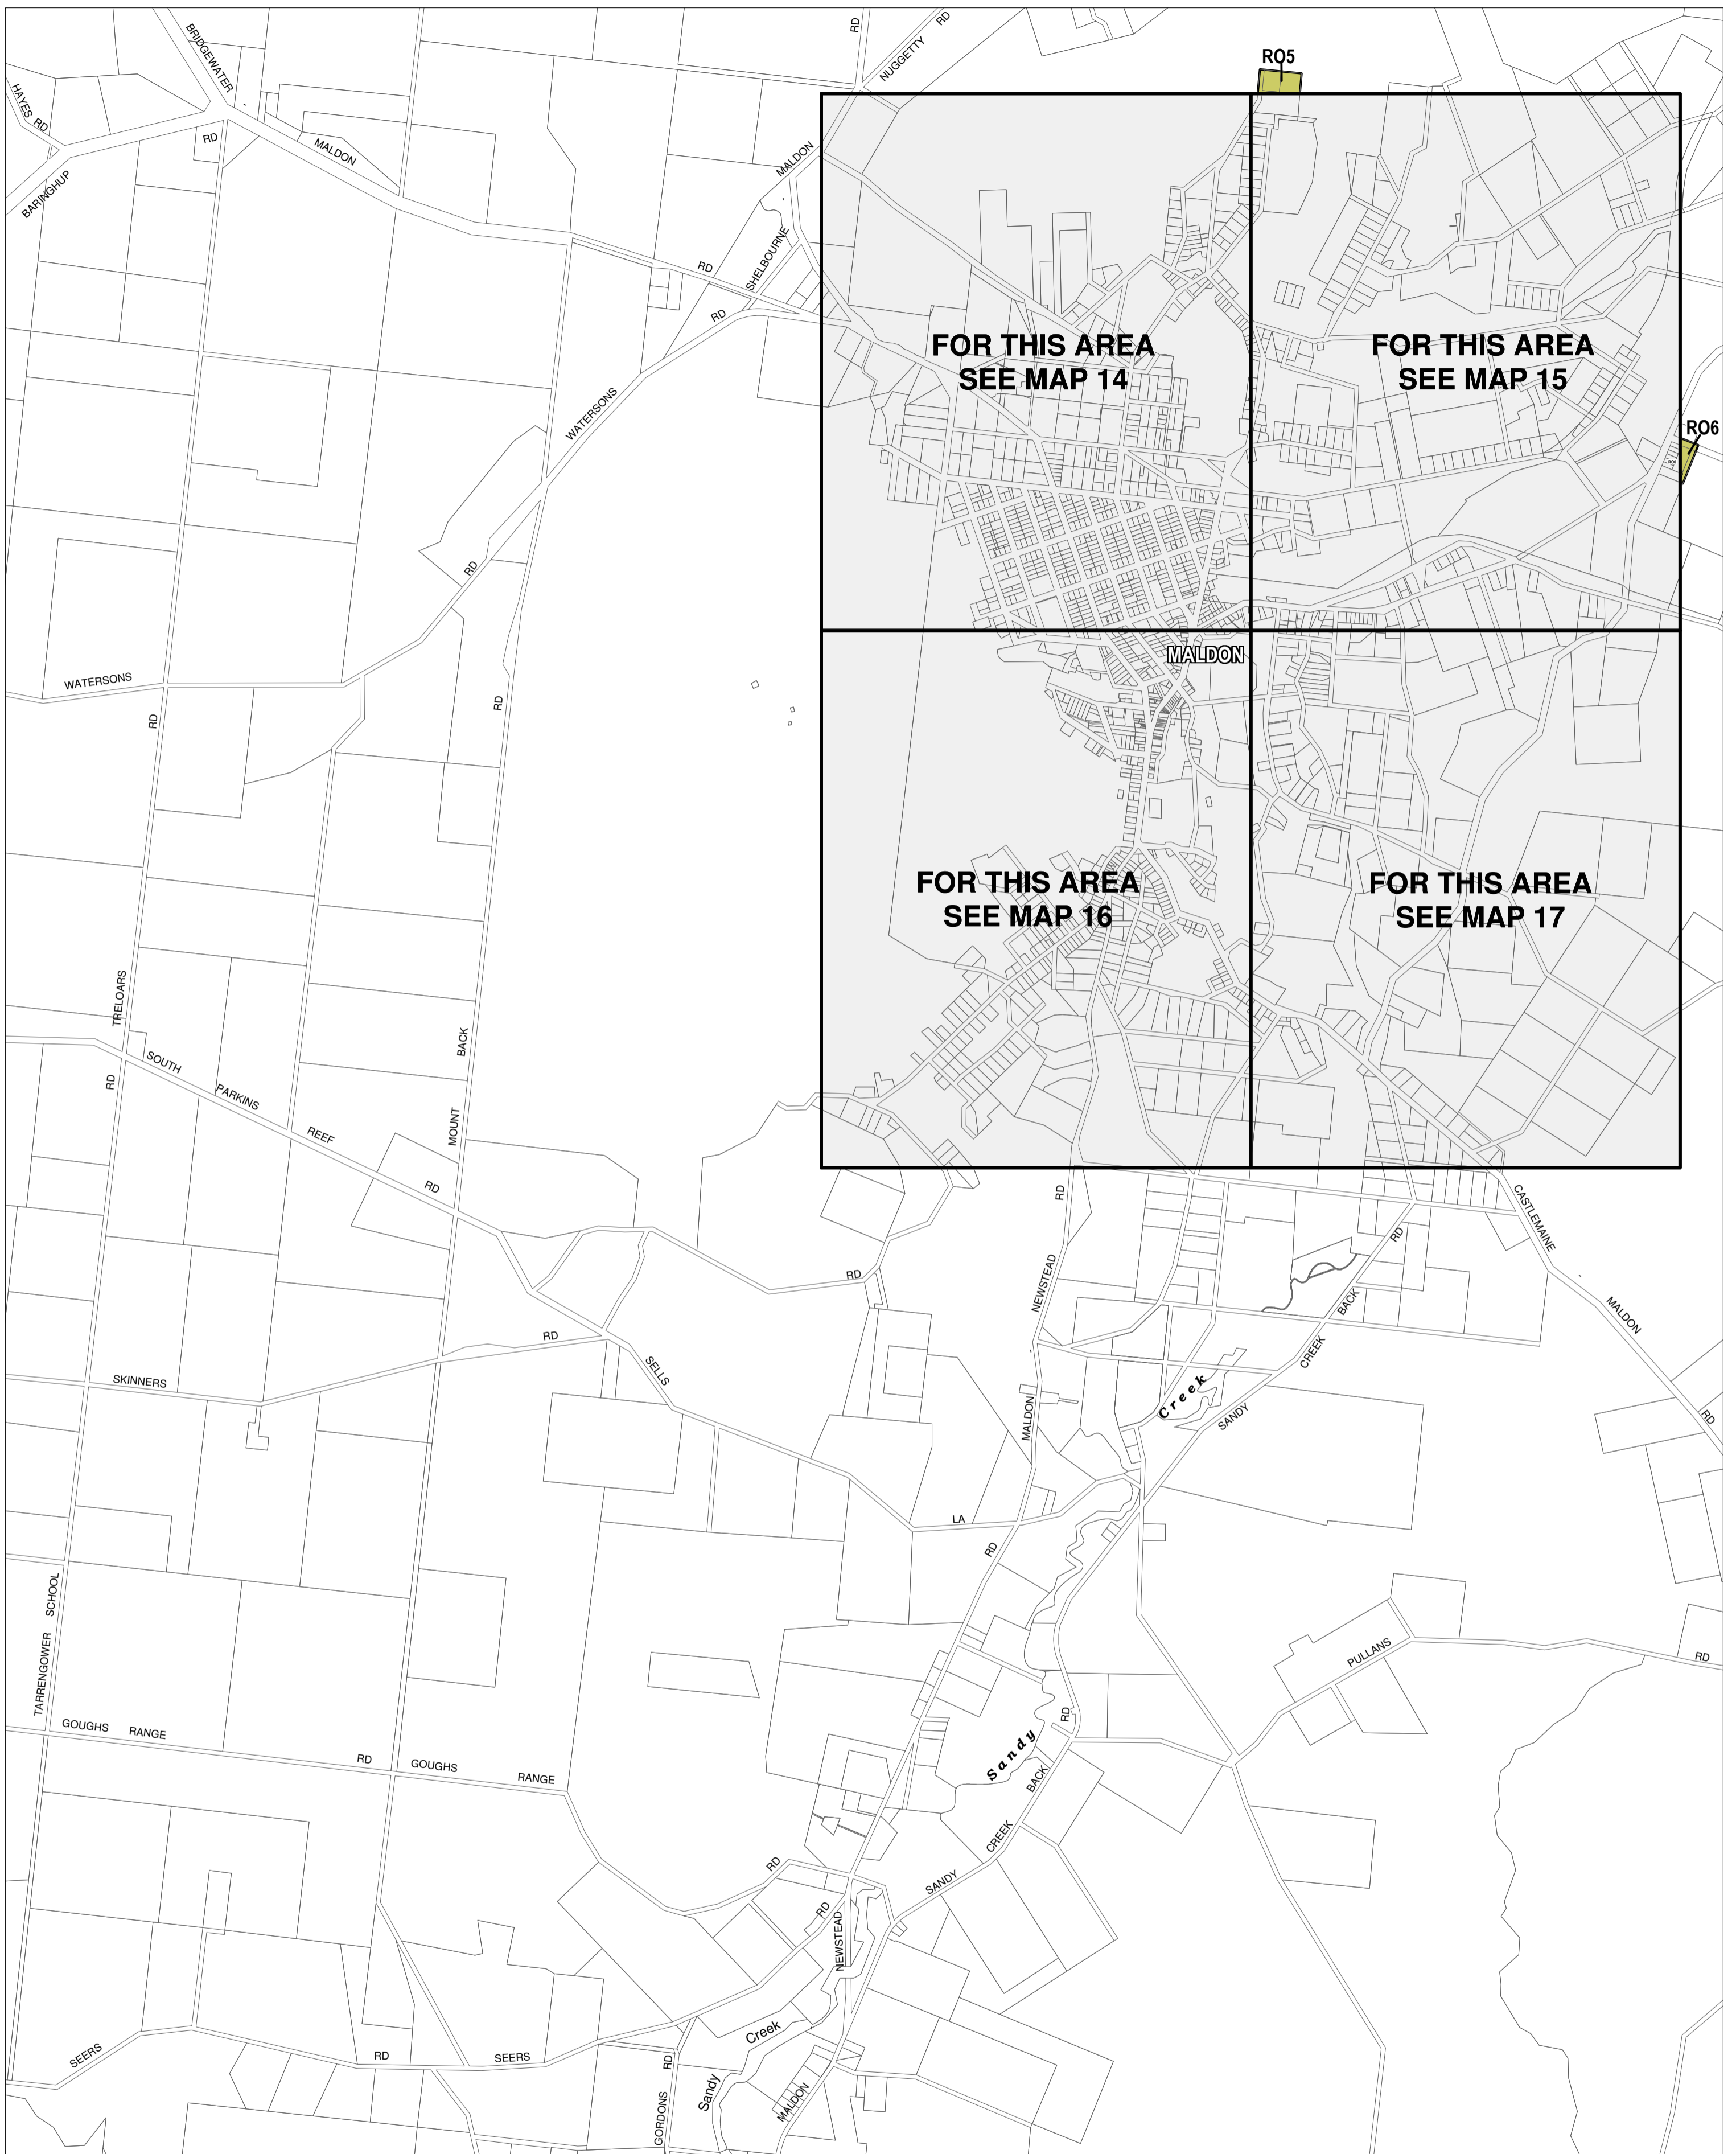

MOUNT ALEXANDER PLANNING SCHEME - LOCAL PROVISION

AUSTRALIAN MAP GRID ZONE 55

Printed: 29/11/2013

AMENDMENT C63