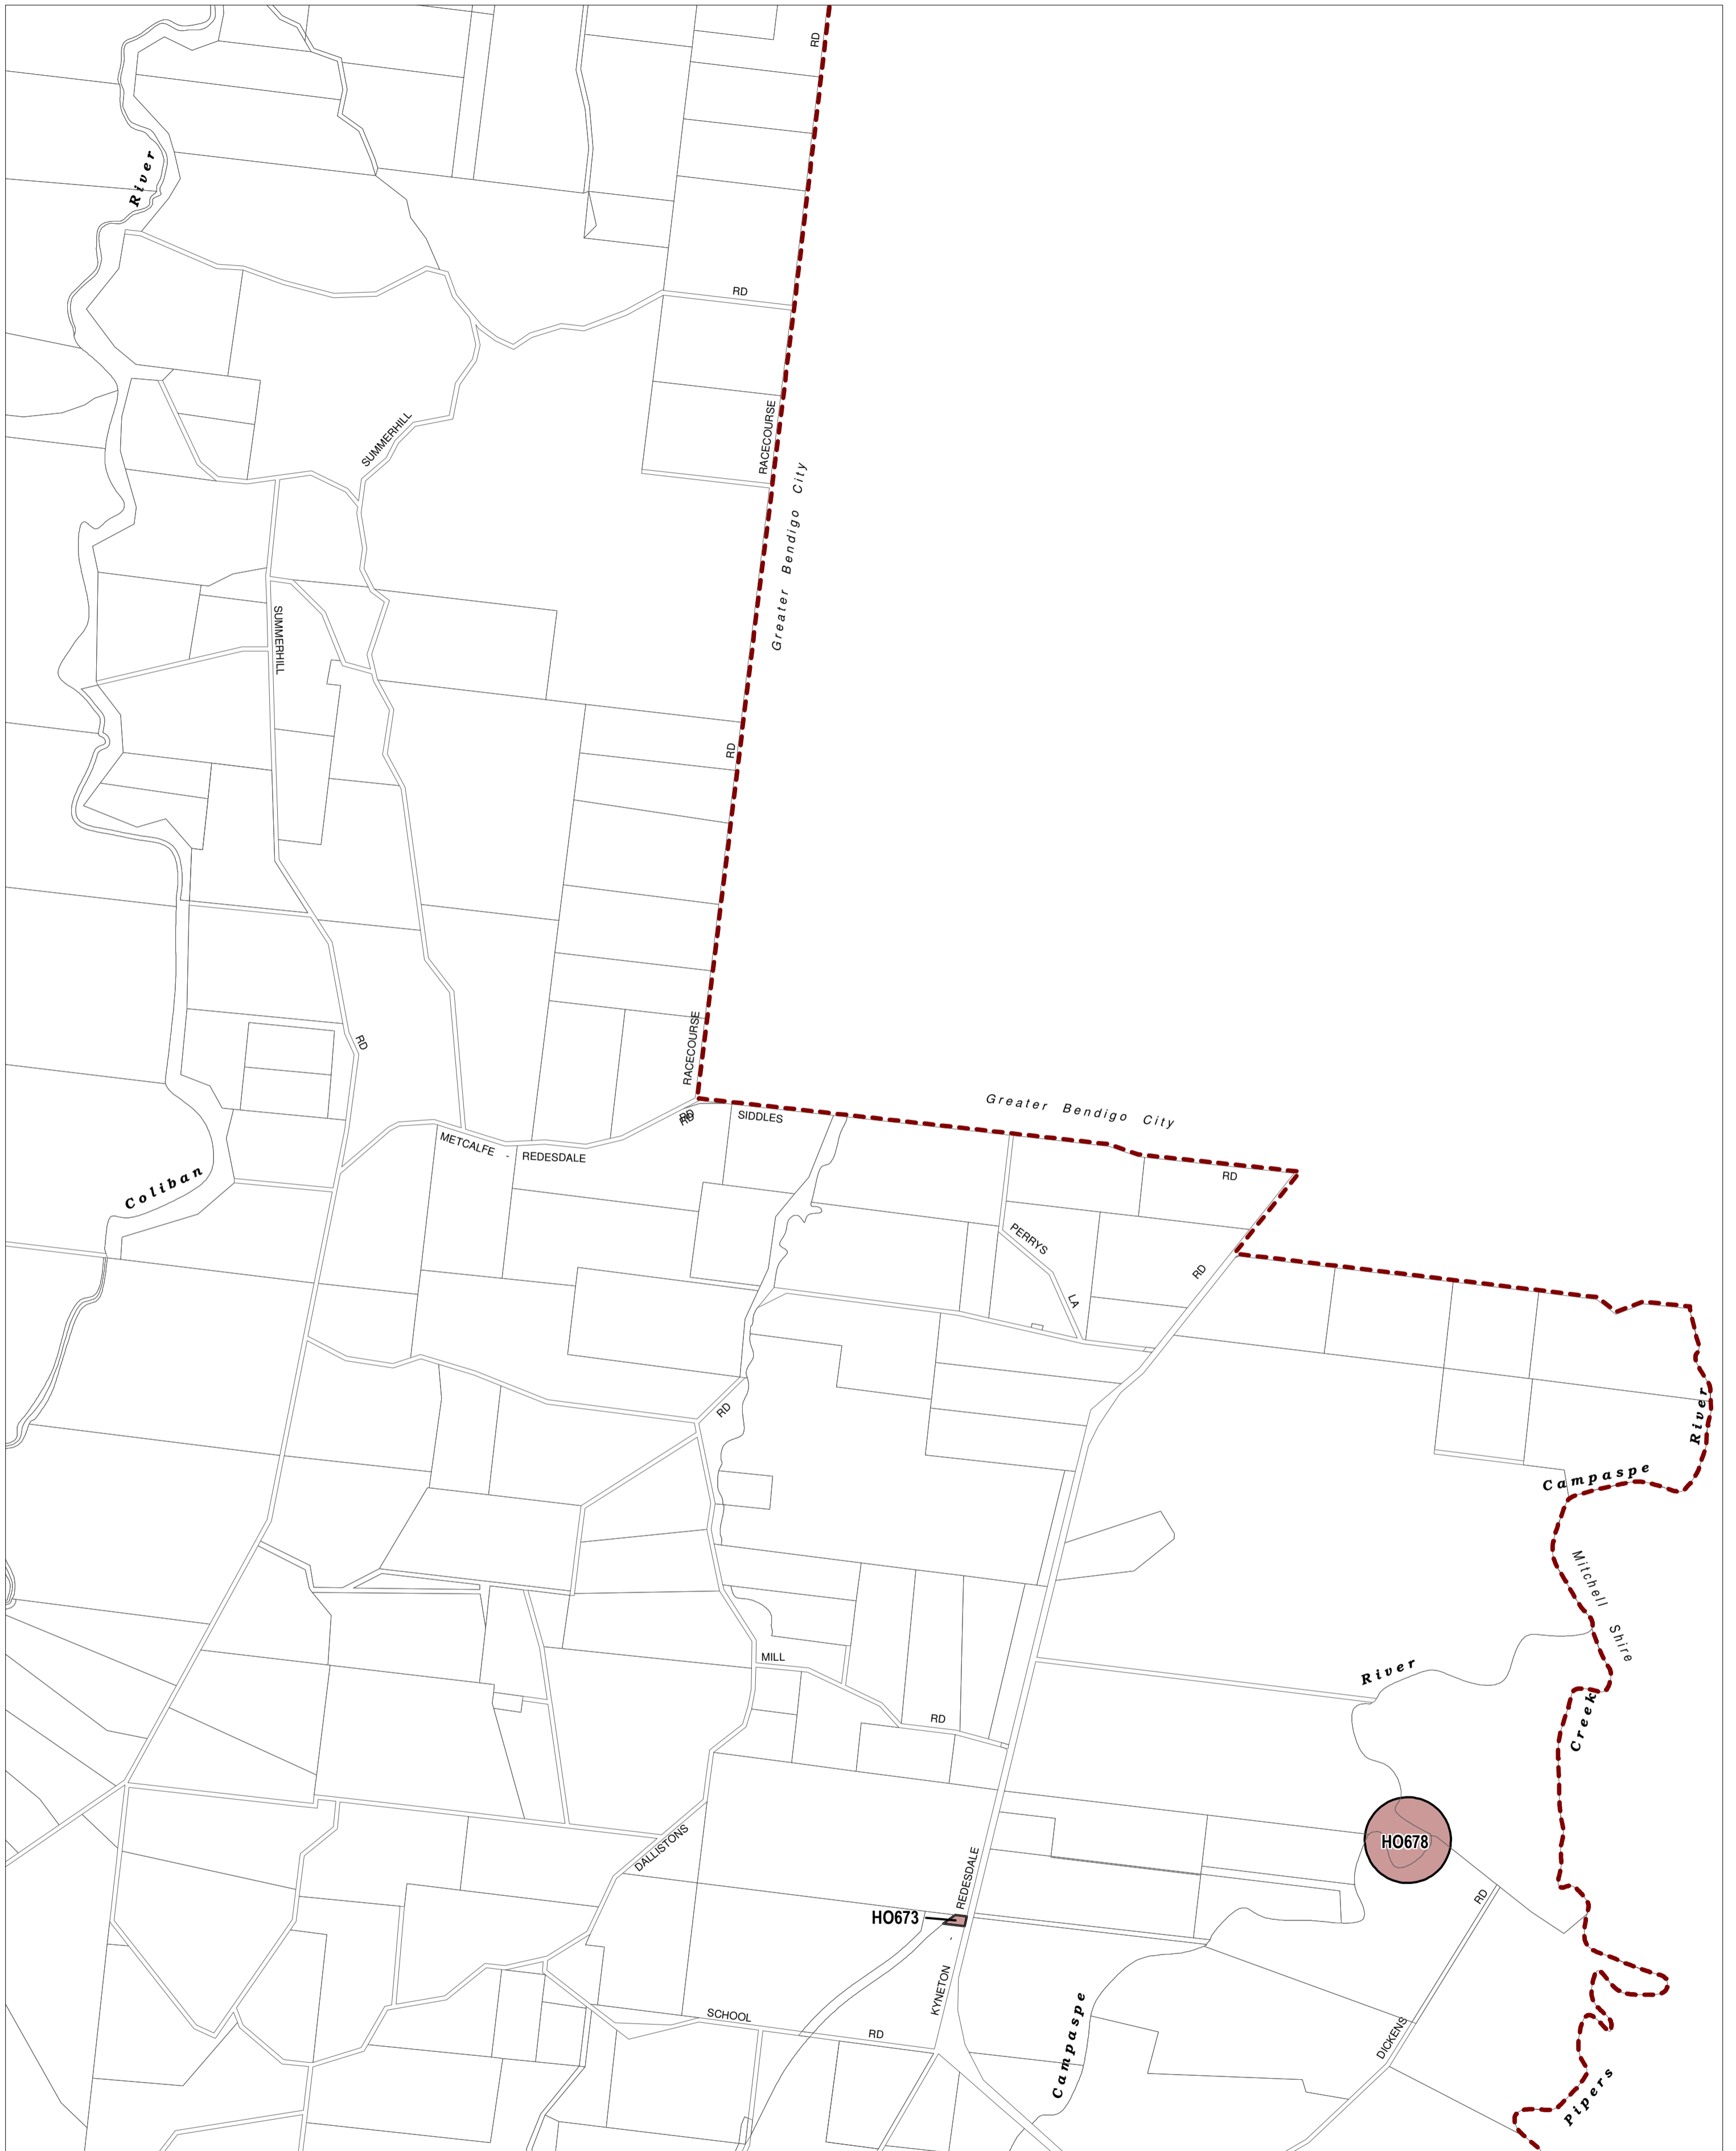

MOUNT ALEXANDER PLANNING SCHEME - LOCAL PROVISION

Overlays	
	Heritage Overlay

AUSTRALIAN MAP GRID ZONE 55

Printed: 6/7/2015

AMENDMENT C49