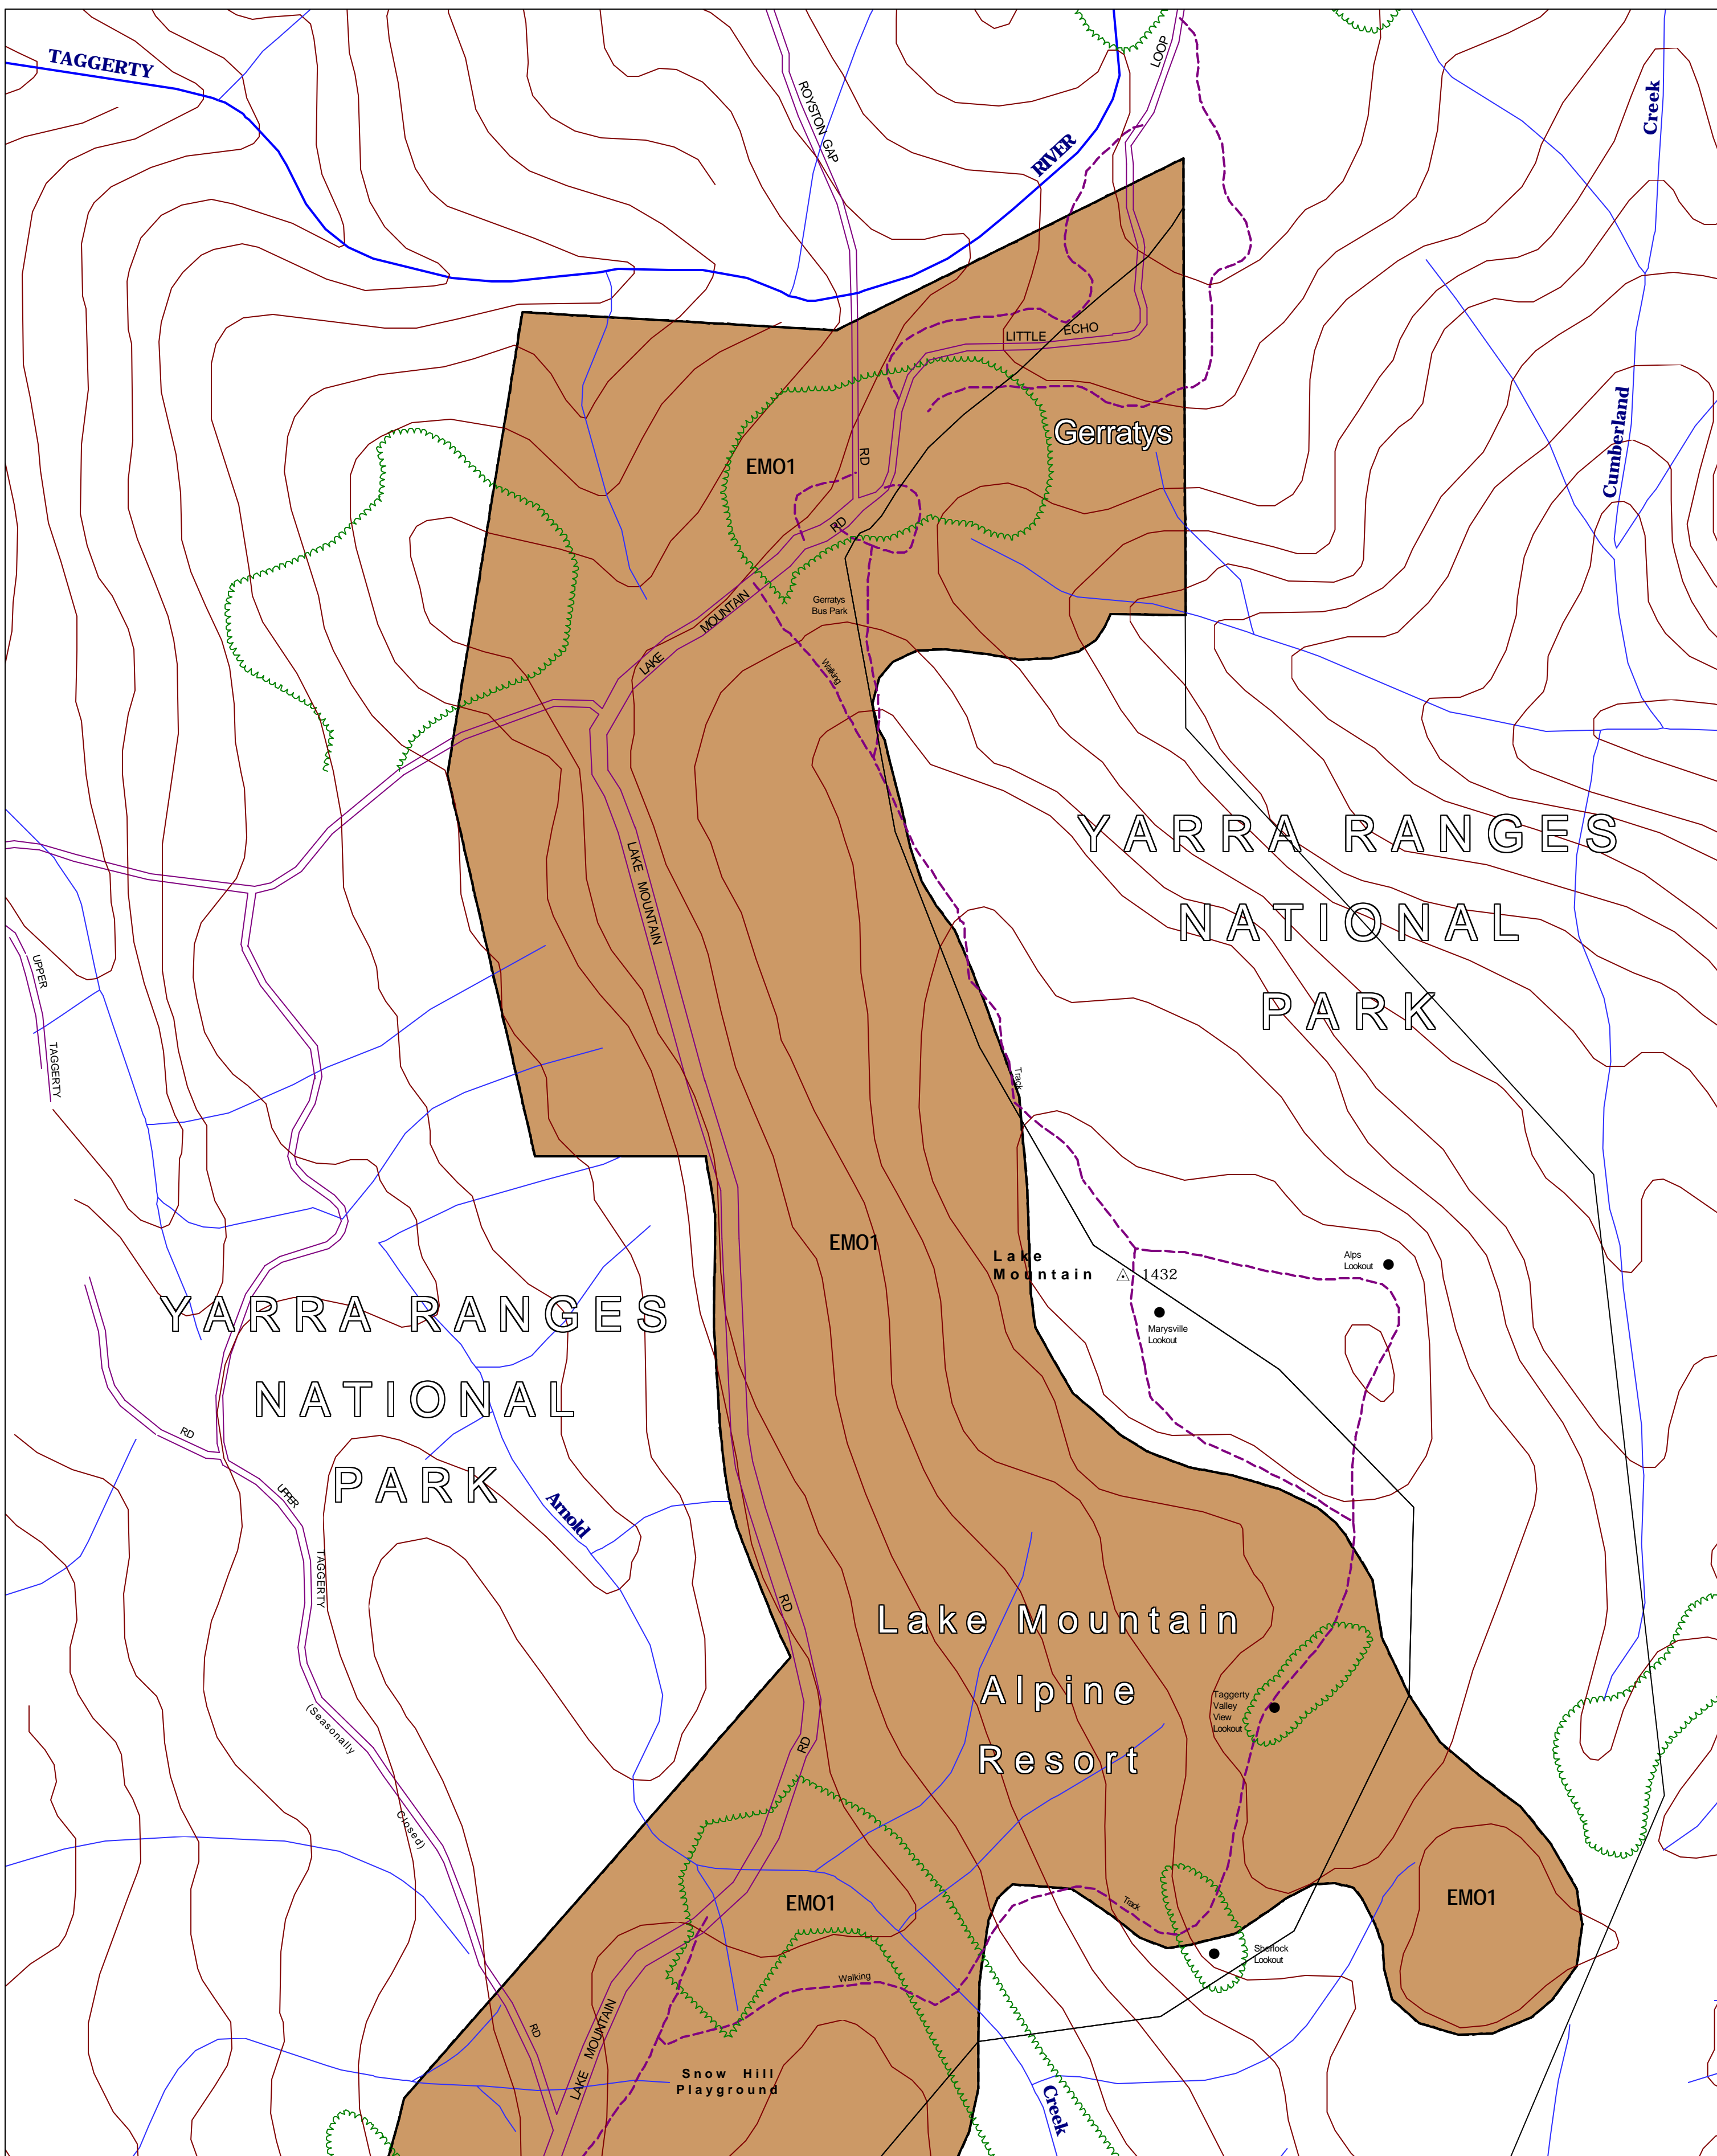

ALPINE RESORTS PLANNING SCHEME - LOCAL PROVISION

Overlays

EMO1 Erosion Management Overlay - Schedule 1

AUSTRALIAN MAP GRID ZONE 55

Printed: 10/10/2007

AMENDMENT C9