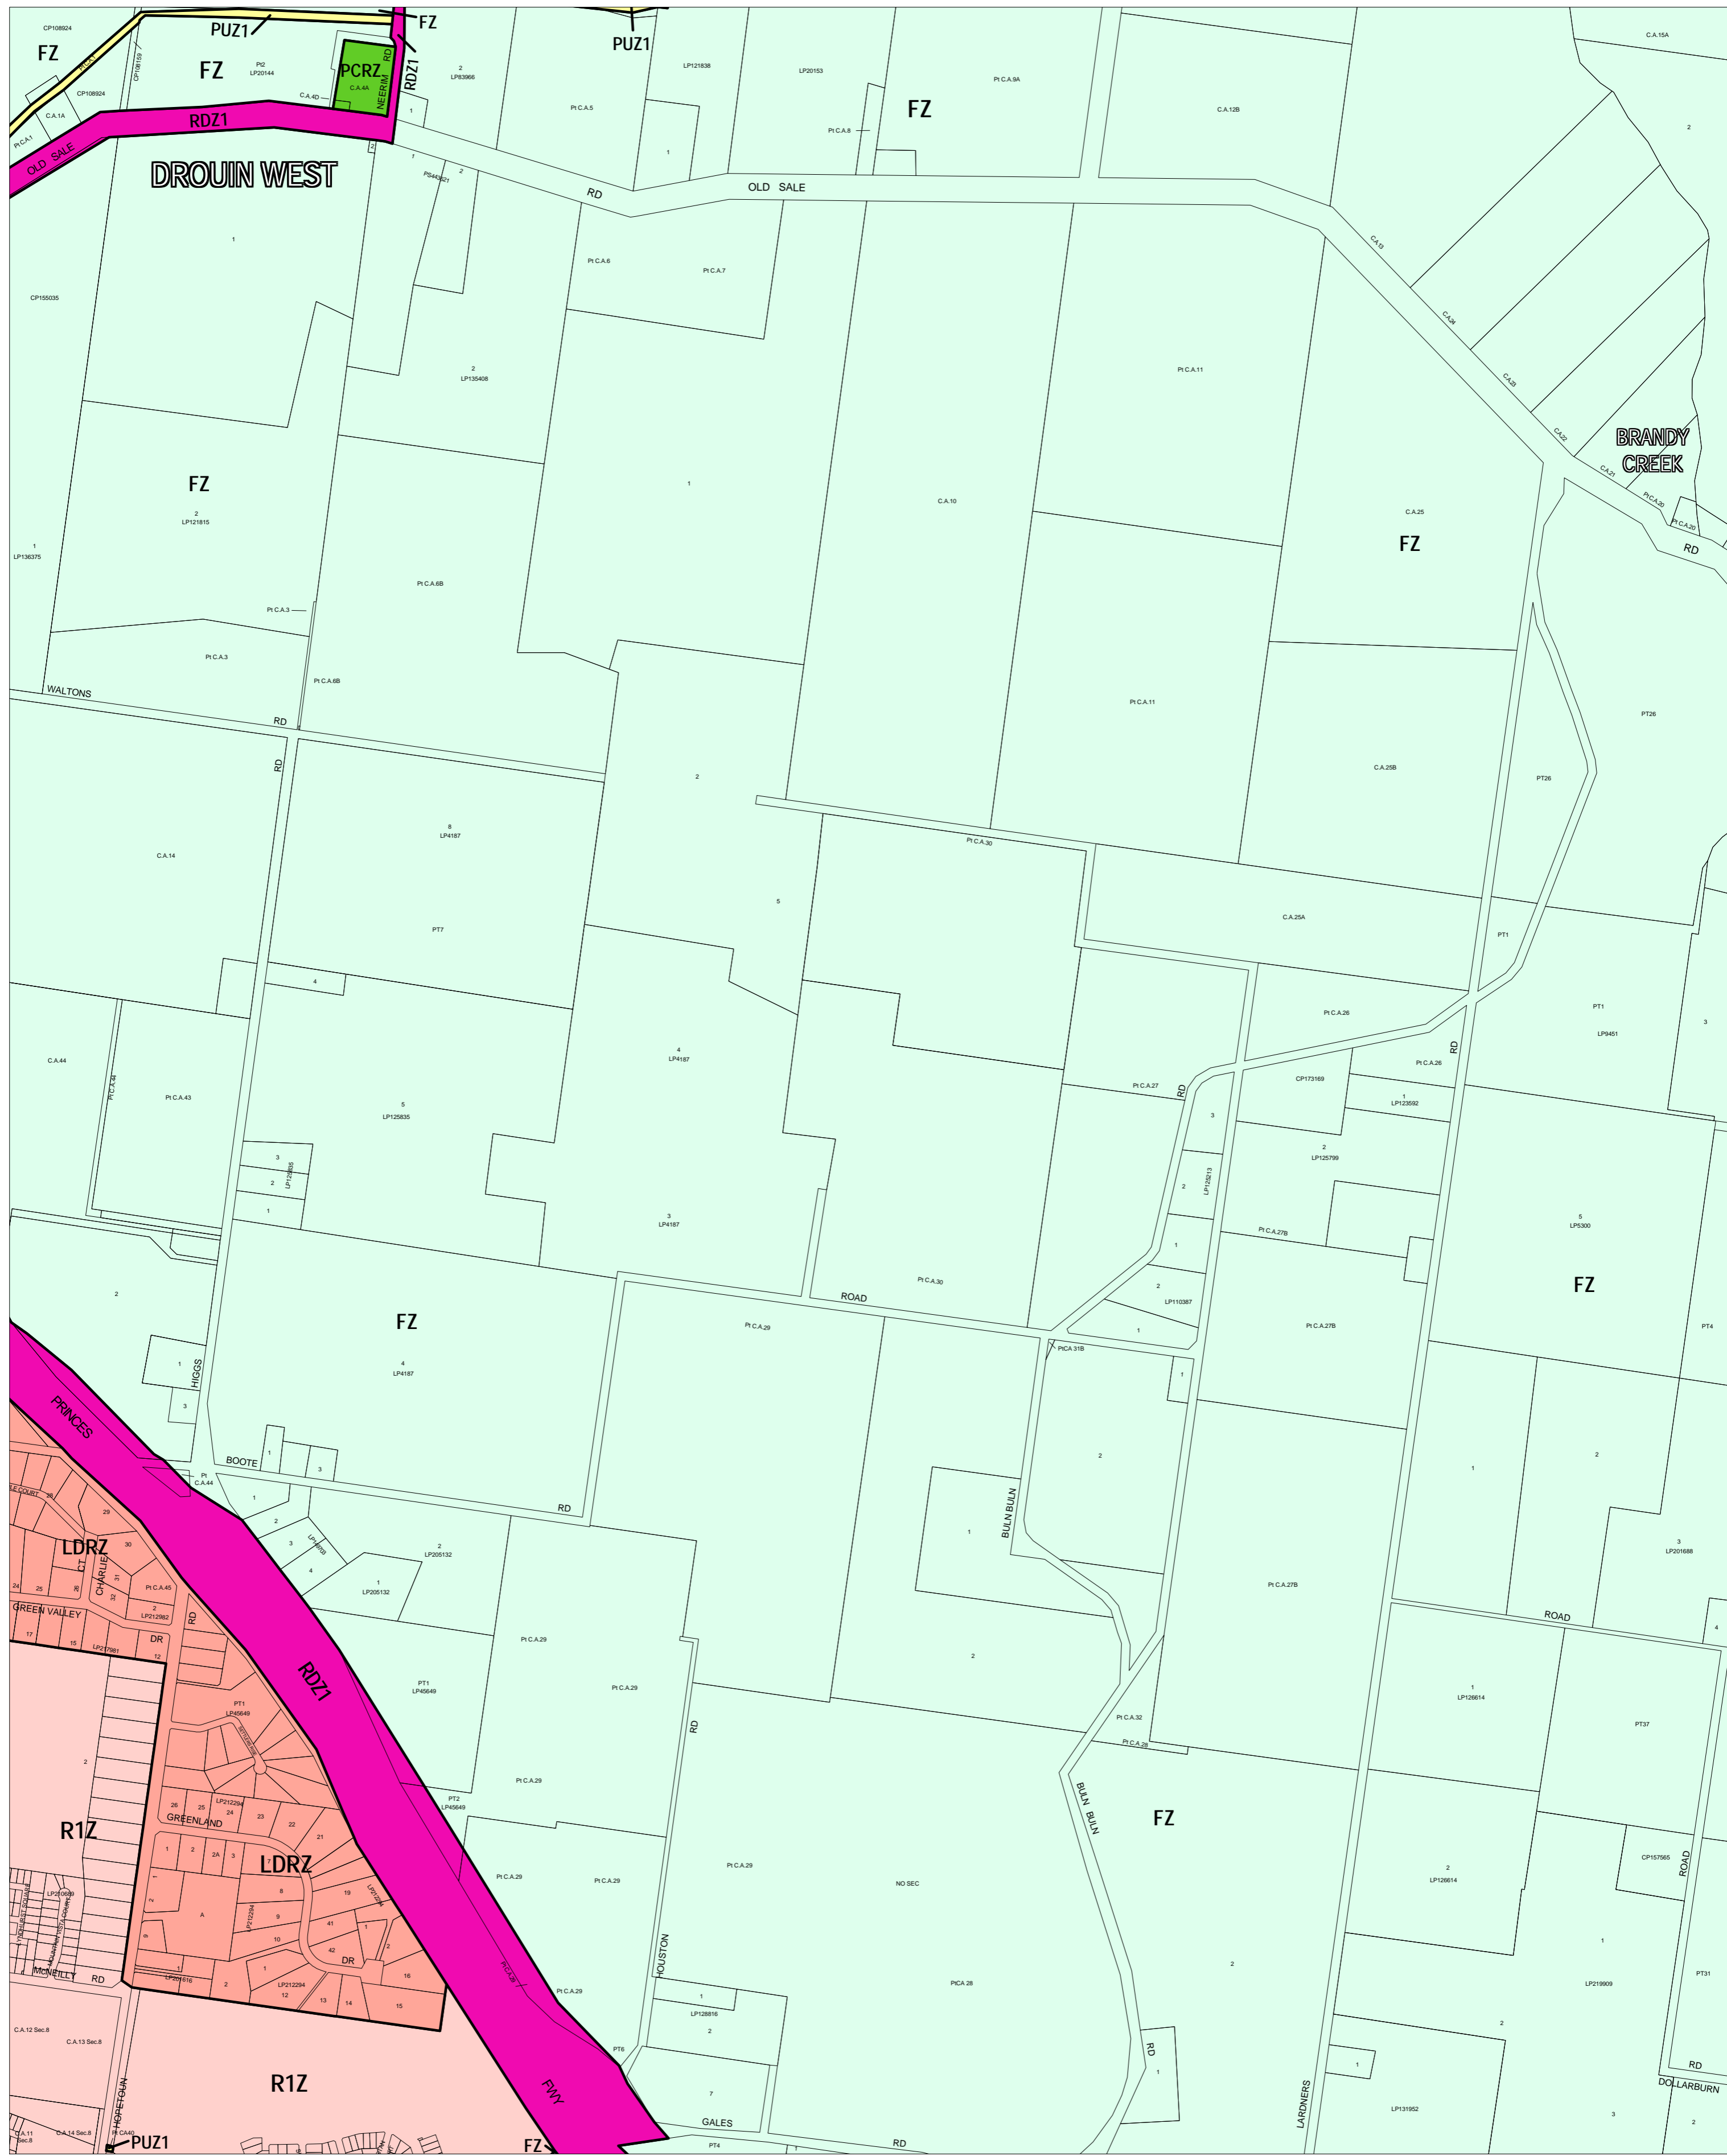

BAW BAW PLANNING SCHEME - LOCAL PROVISION

Public Land	Public Conservation And Resource Zone
PUZ1	Public Use Zone Service And Utility
RDZ1	Road Zone Category 1
Residential	Low Density Residential Zone
R1Z	Residential 1 Zone
Rural	Farming Zone

200 0 200 400 600 800 1000 m
AUSTRALIAN MAP GRID ZONE 55

Amendment C35
Printed: 8/3/2006

INDEX TO ADJOINING METRIC SERIES MAP

6	8	10	12
12	14	16	18
18	20	22	24
24	26	28	30
30	32	34	36
36	38	40	42
42	44	46	48
48	50	52	54