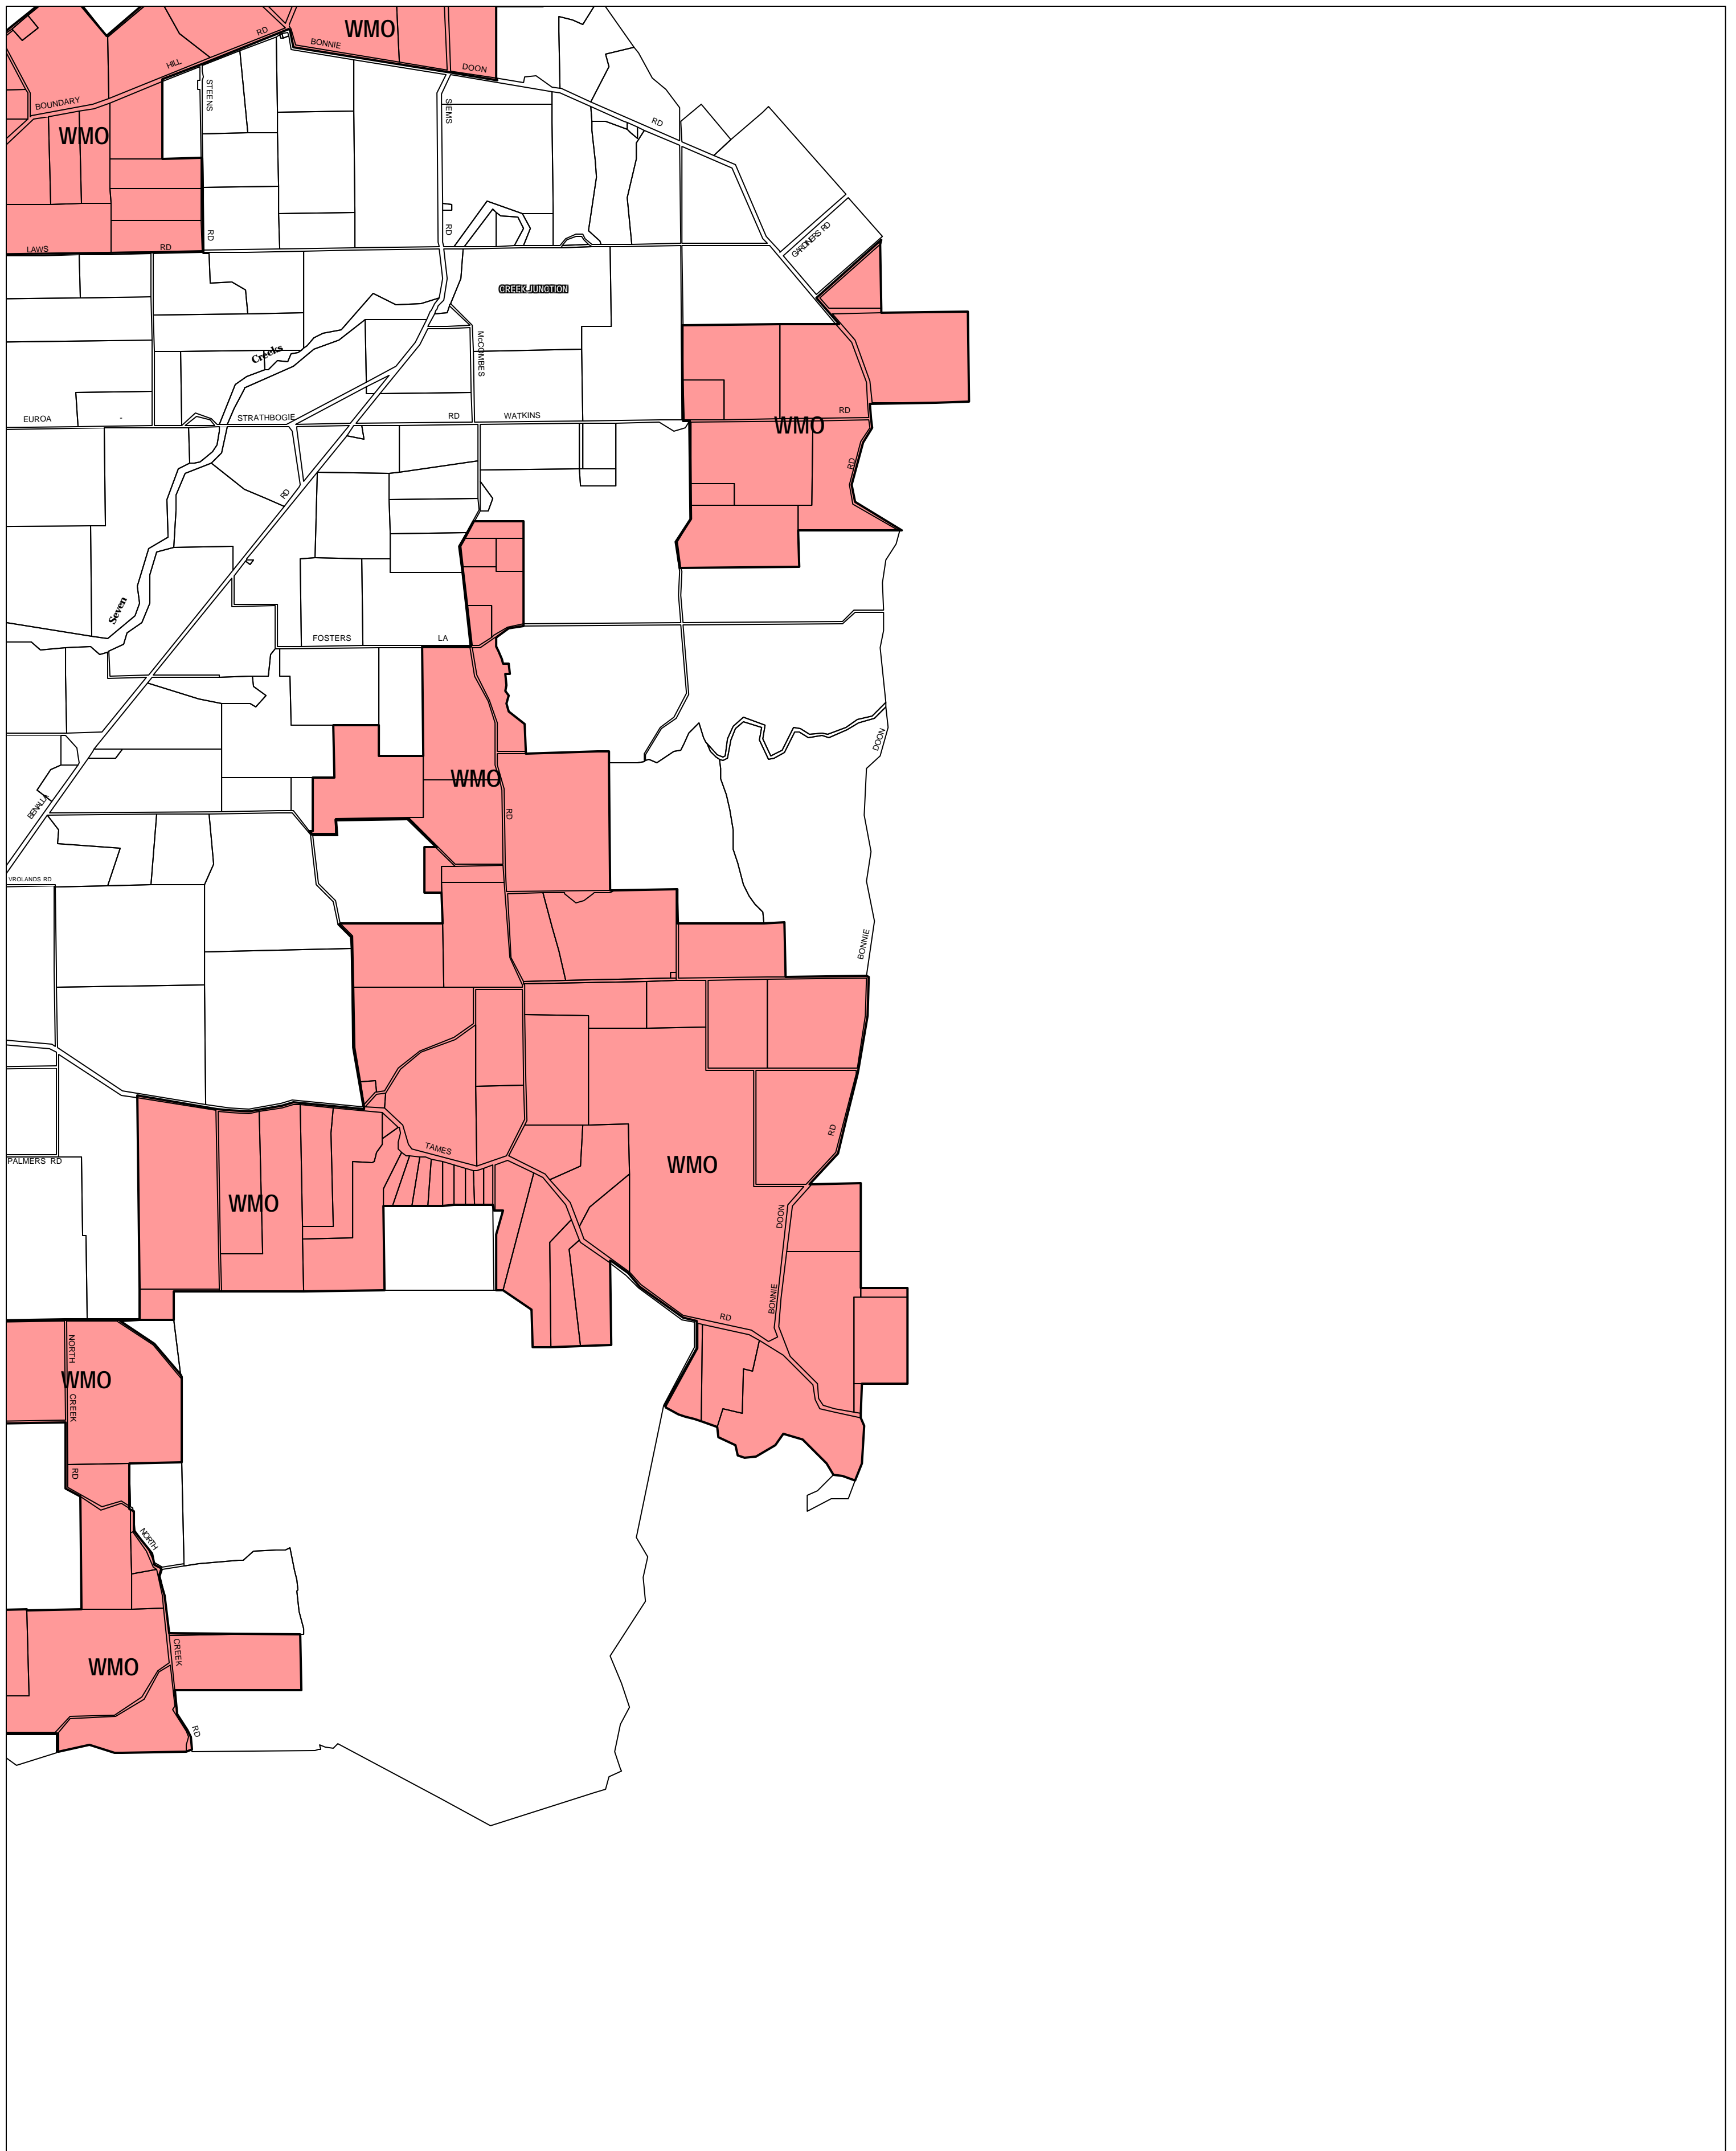

STRATHBOGIE PLANNING SCHEME - LOCAL PROVISION

Overlays

Wildfire Management Overlay

AUSTRALIAN MAP GRID ZONE 55

INDEX TO ADJOINING METRIC SERIES MAP

Printed: 12/6/2007

AMENDMENT C17

WILDFIRE MANAGEMENT OVERLAY

MAP No 28WMO