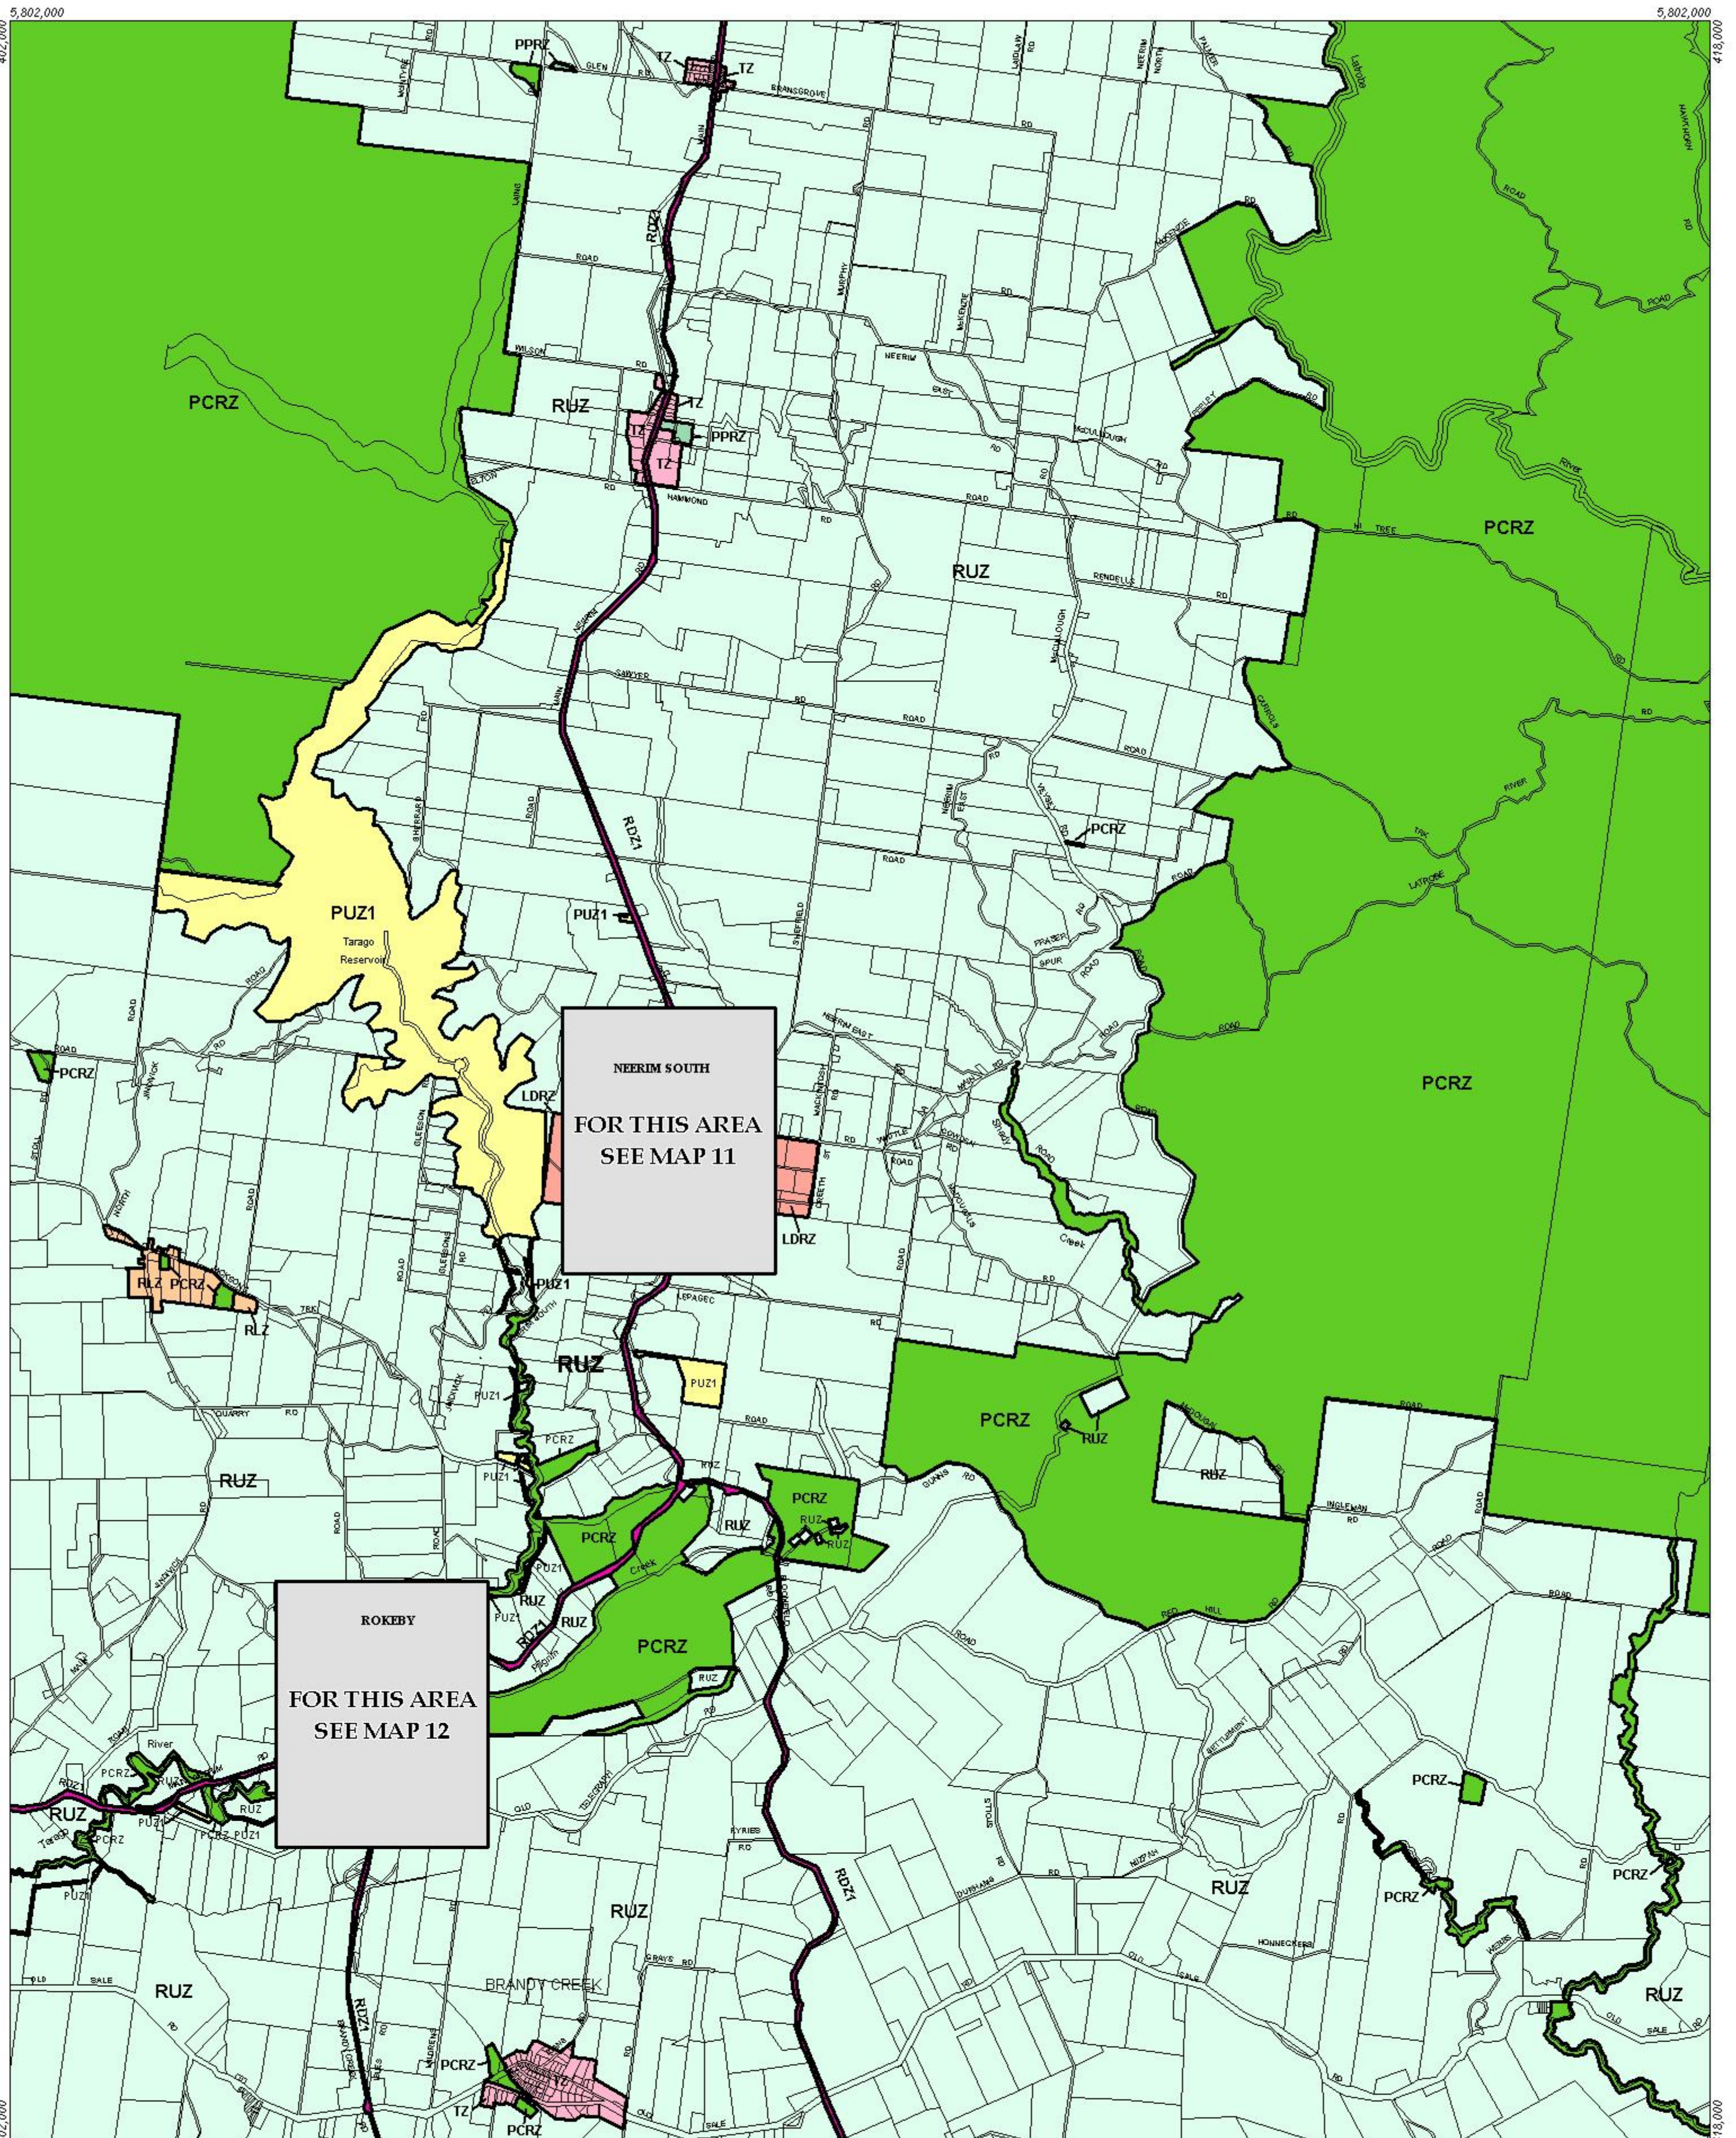

BAW BAW PLANNING SCHEME - LOCAL PROVISION

This publication is copyright. No part may be reproduced by any process except in accordance with the provisions of the Copyright Act 1968 of Victoria.

This map should be read in conjunction with additional Planning Overlay Maps (if applicable) as indicated on the INDEX TO MAPS.

Public Land	Residential	Rural
PCRZ	LDRZ	RLZ
PPRZ	TZ	RLZ
PUZ1		RUZ
RZC1		RUZ
		RUZ

Legend:

- PCRZ: Public Conservation And Resource Zone
- PPRZ: Public Park And Recreation Zone
- PUZ1: Public Use Zone Service And Utility
- RZC1: Road Zone Category 1
- LDRZ: Low Density Residential Zone
- TZ: Township Zone
- RLZ: Rural Living Zone
- RUZ: Rural Zone

THIS MAP INCORPORATES APPROVED ZONES AS AT: 02-03-2000 Amendment C3
Printed: 1/3/2000