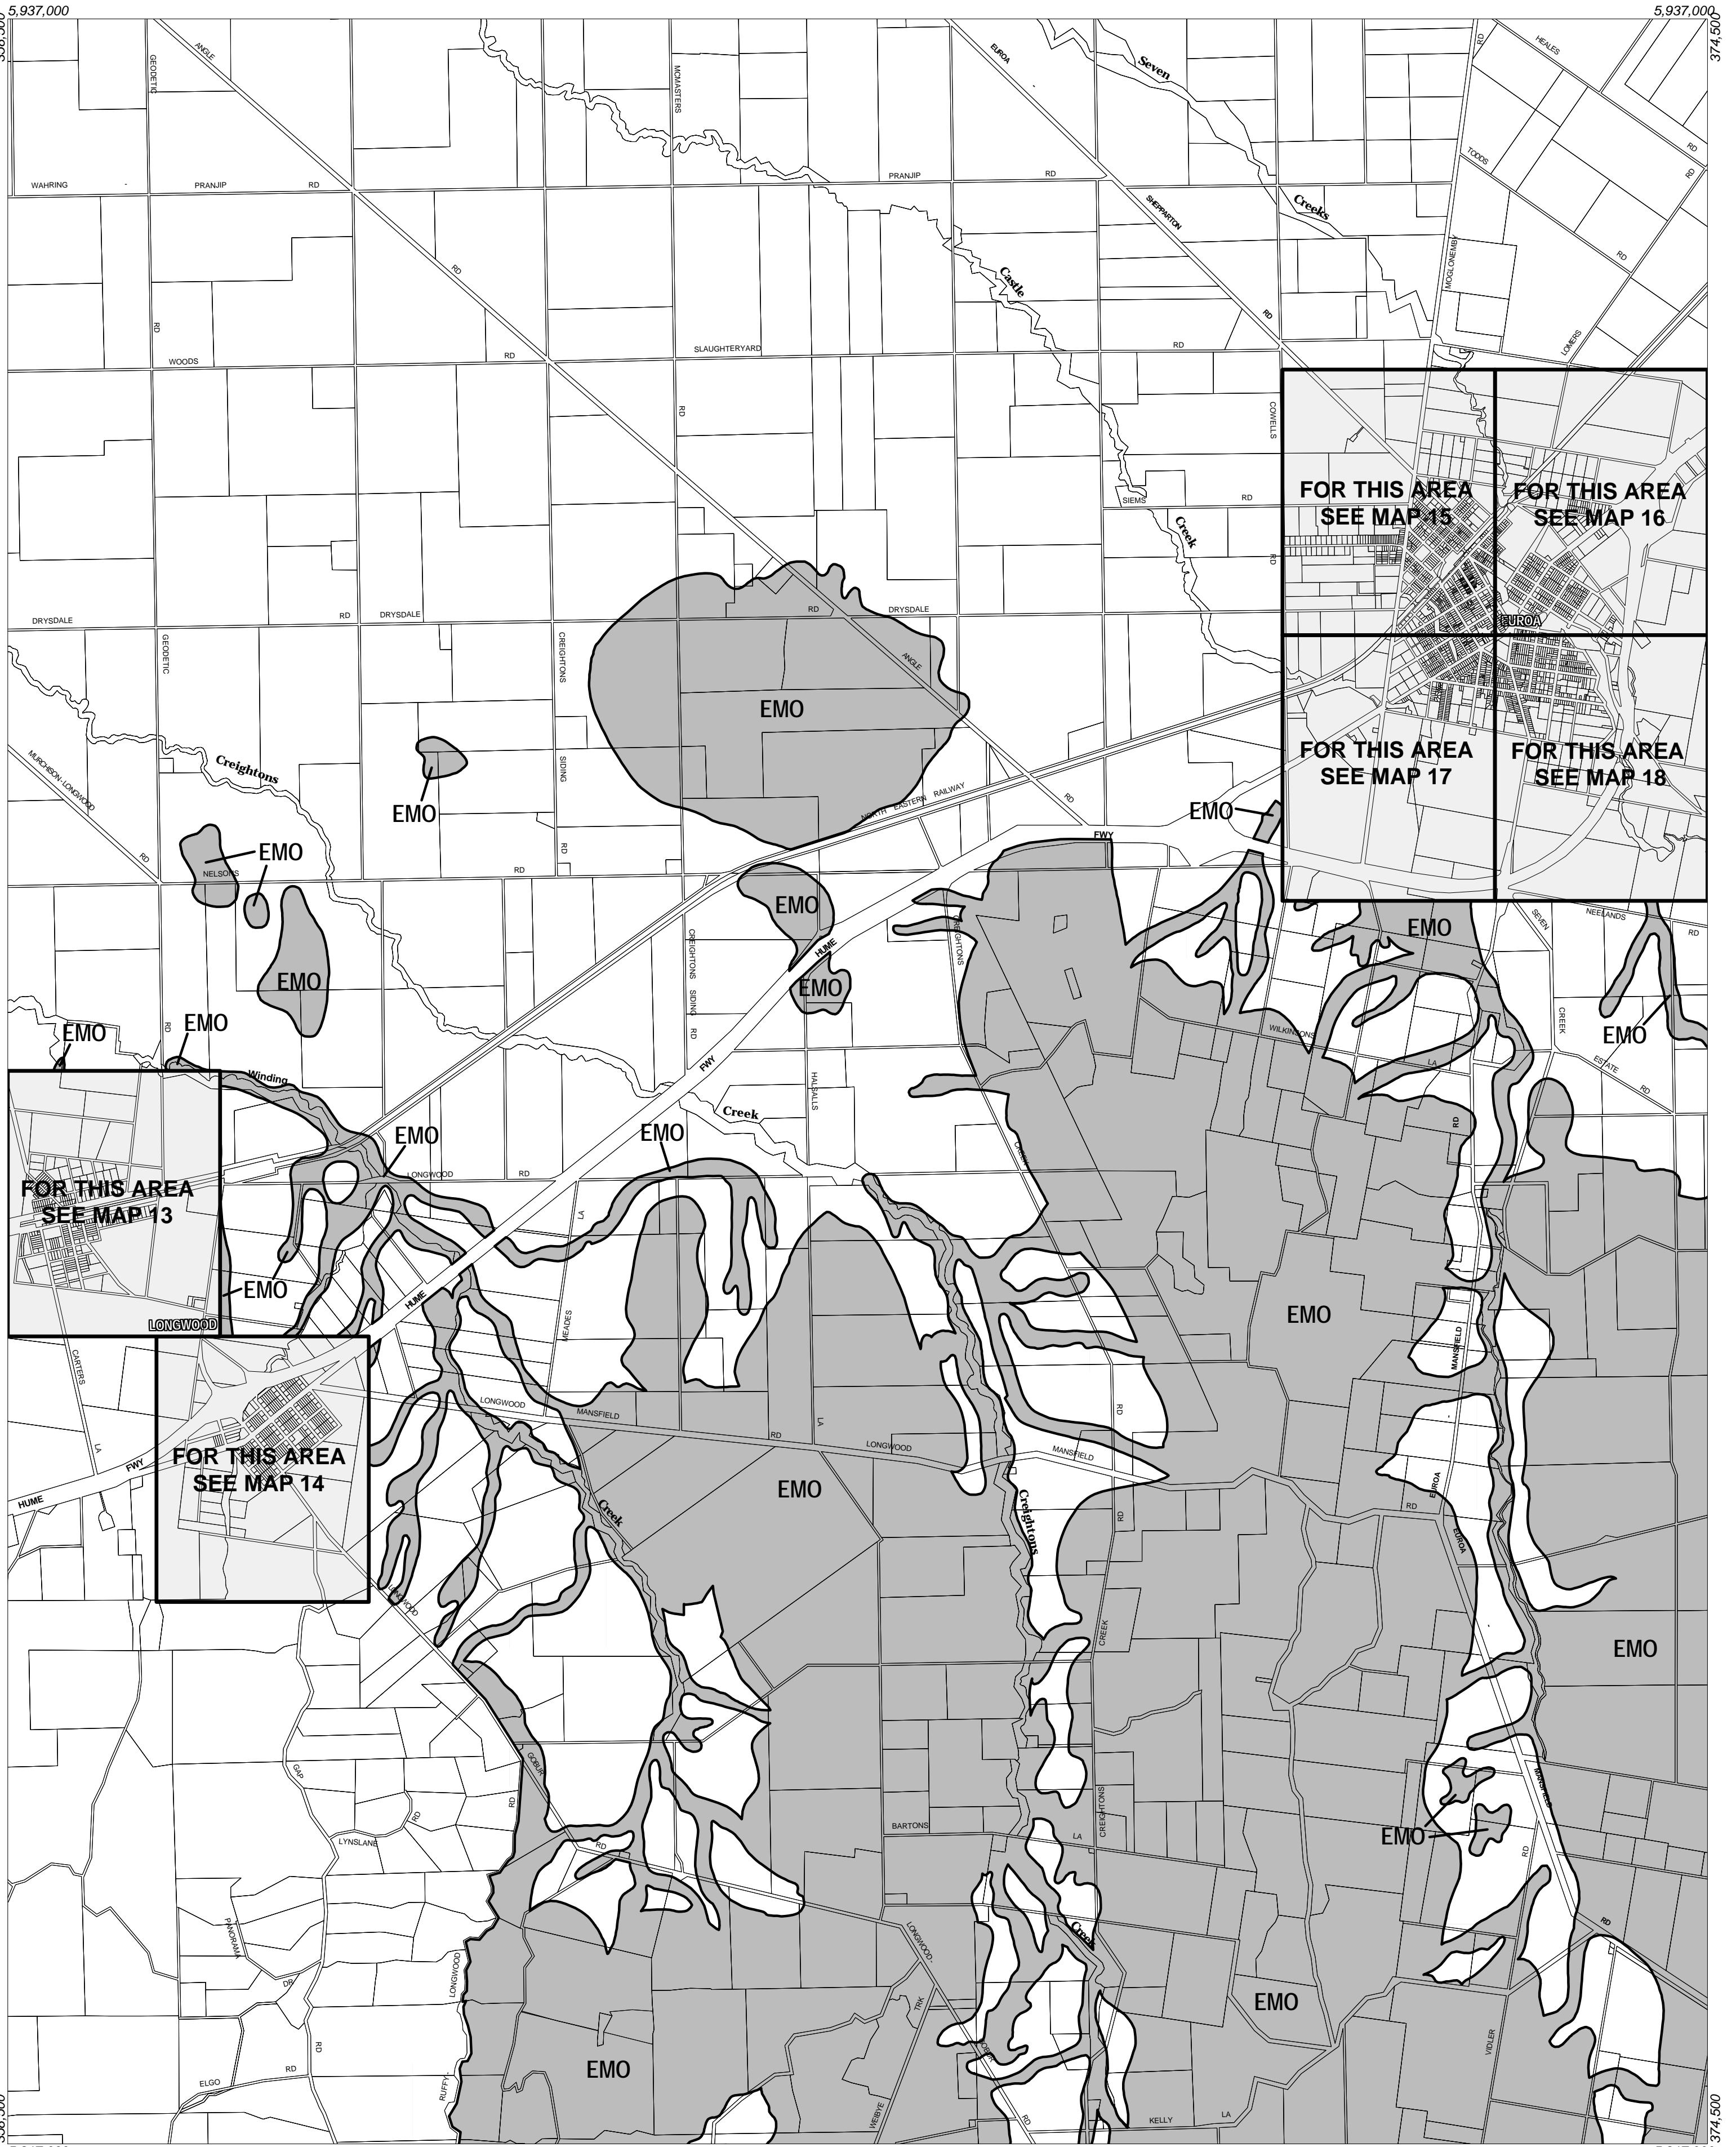

STRATHBOGIE PLANNING SCHEME - LOCAL PROVISION

Overlays
EMO Erosion Management Overlay

AUSTRALIAN MAP GRID ZONE 55

Amendment C18
Printed: 3/2/2005