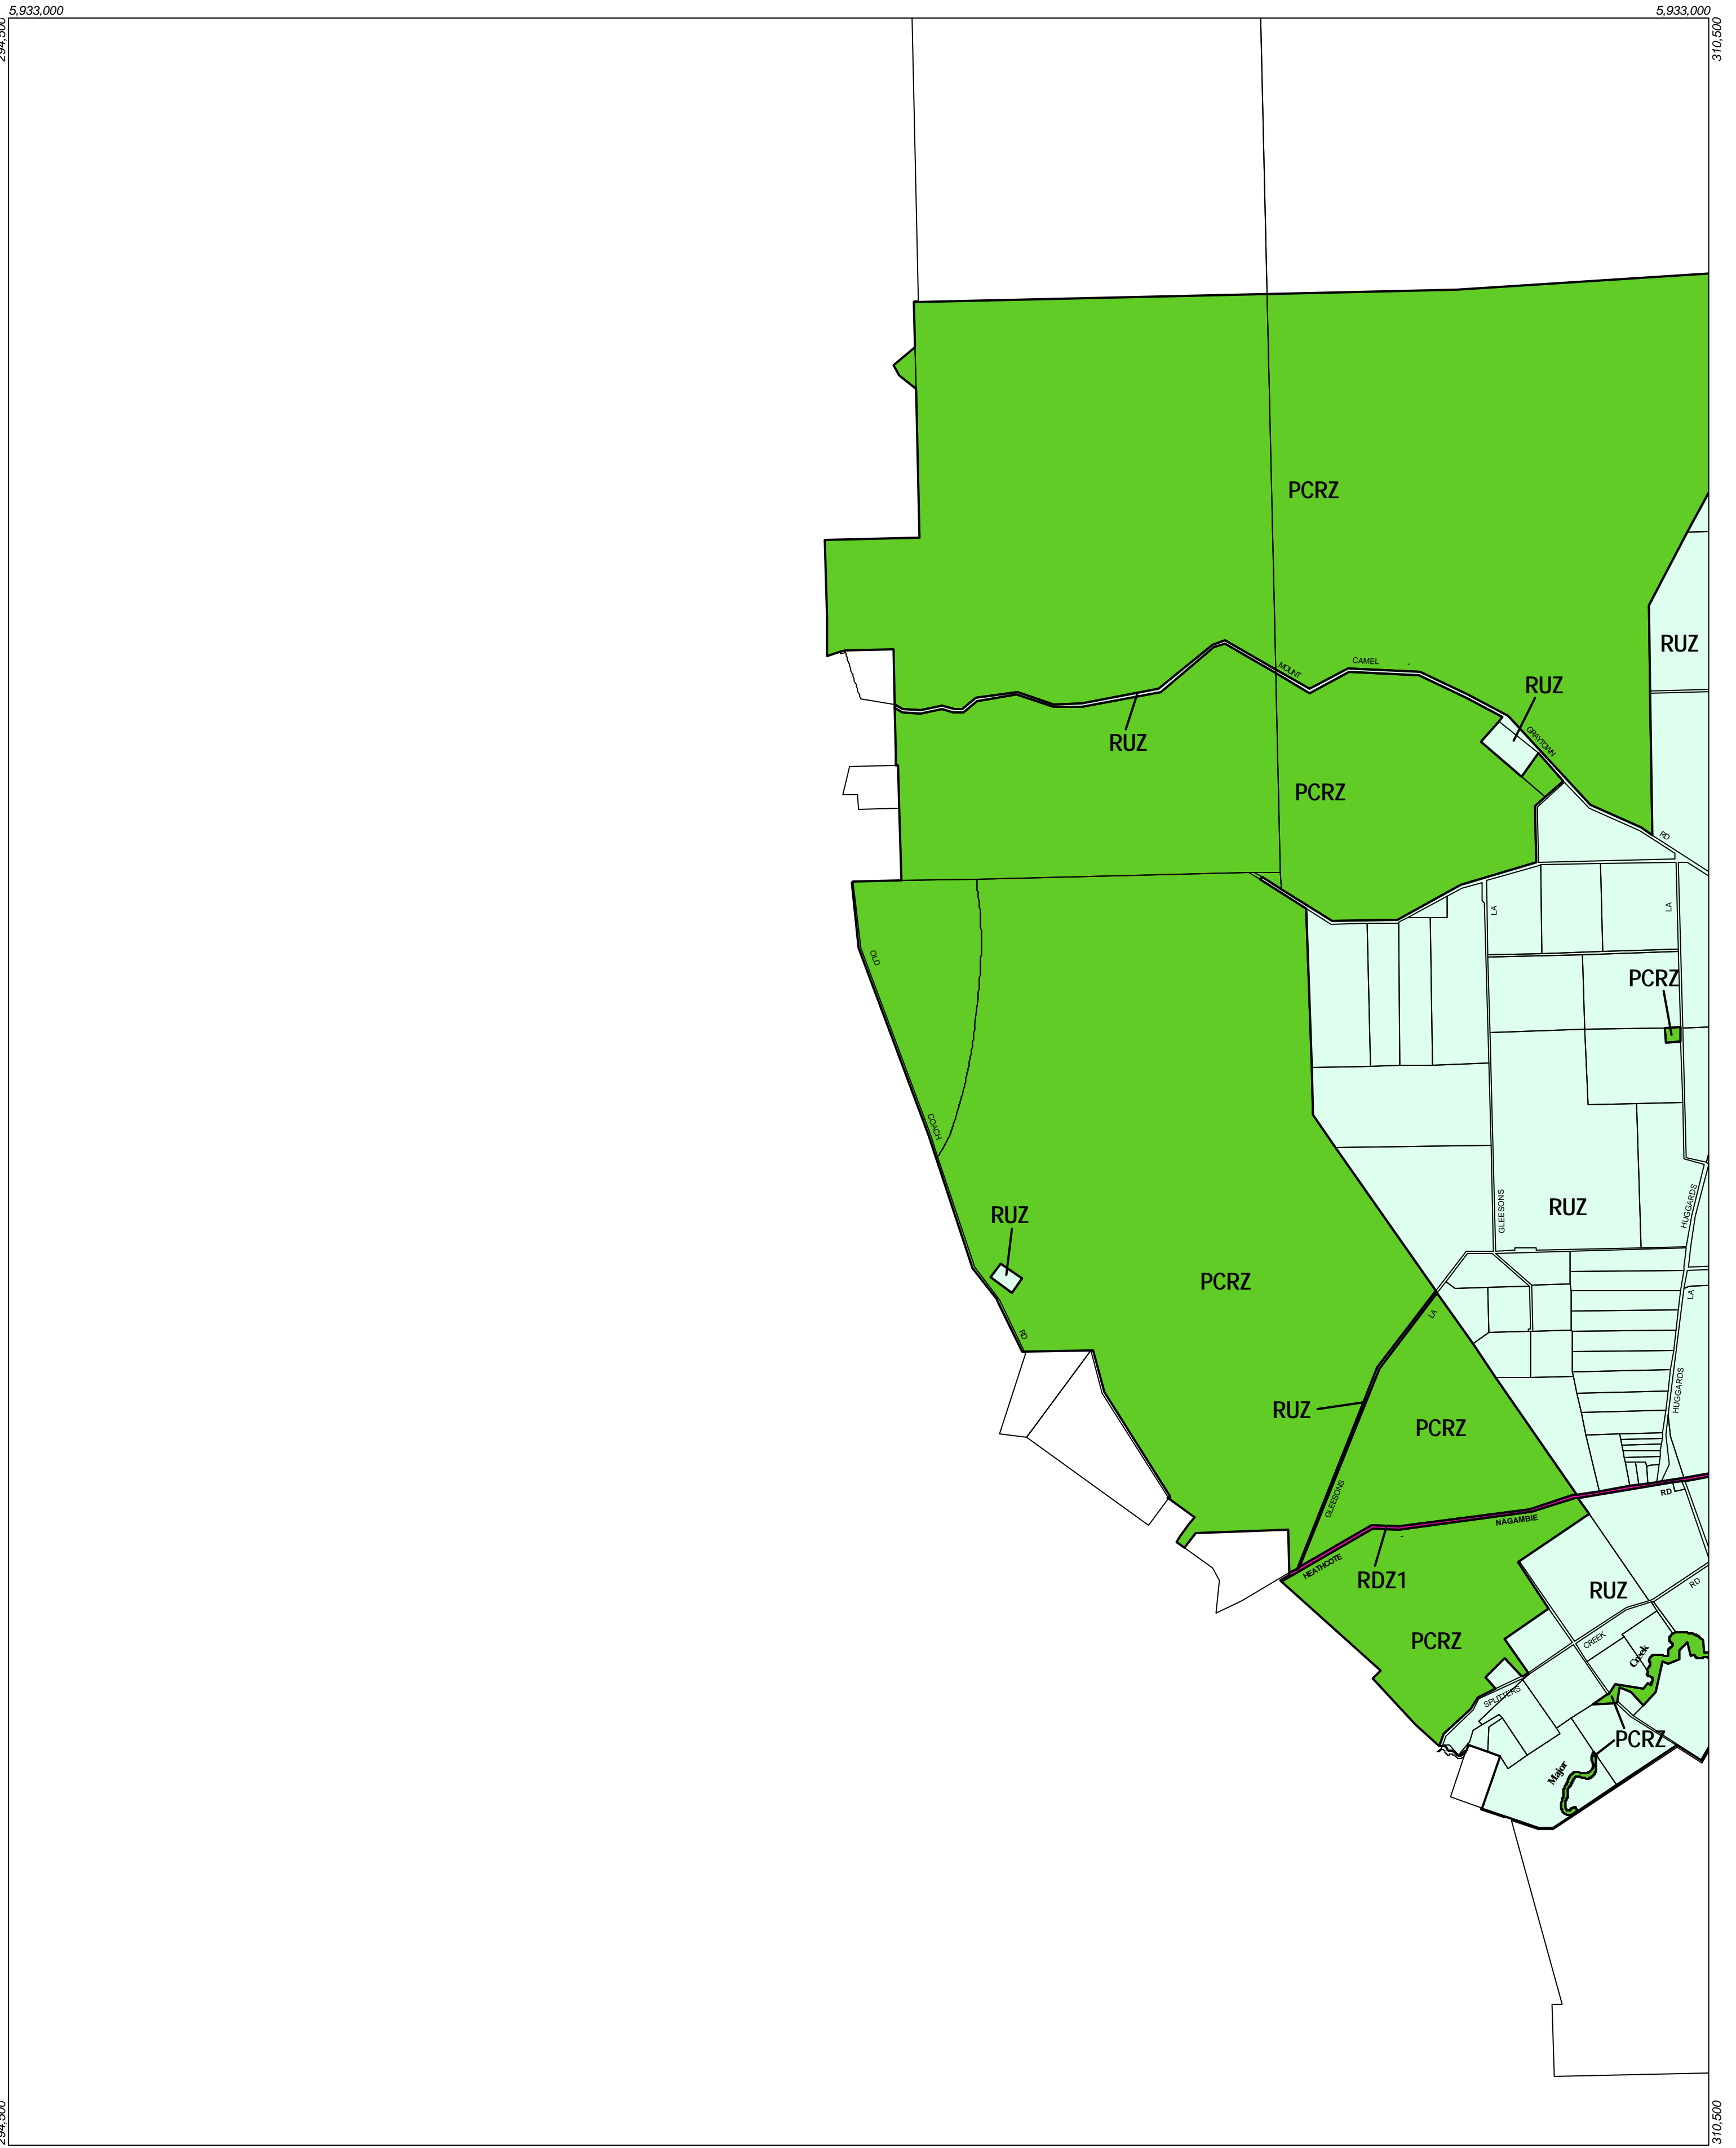

STRATHBOGIE PLANNING SCHEME - LOCAL PROVISION

5,913,000 This publication is copyright. No part may be reproduced by any process except in accordance with the provisions of the Copyright Act 1968 State of Victoria.

5,913,000

Public Land
PCRZ Public Conservation And Resource Zone
RUZ Rural Zone

Rural
RDZ1 Road Zone Category 1

AUSTRALIAN MAP GRID ZONE 55

THIS MAP INCORPORATES APPROVED ZONES AS AT: 07-10-1999
Printed: 19/6/2003