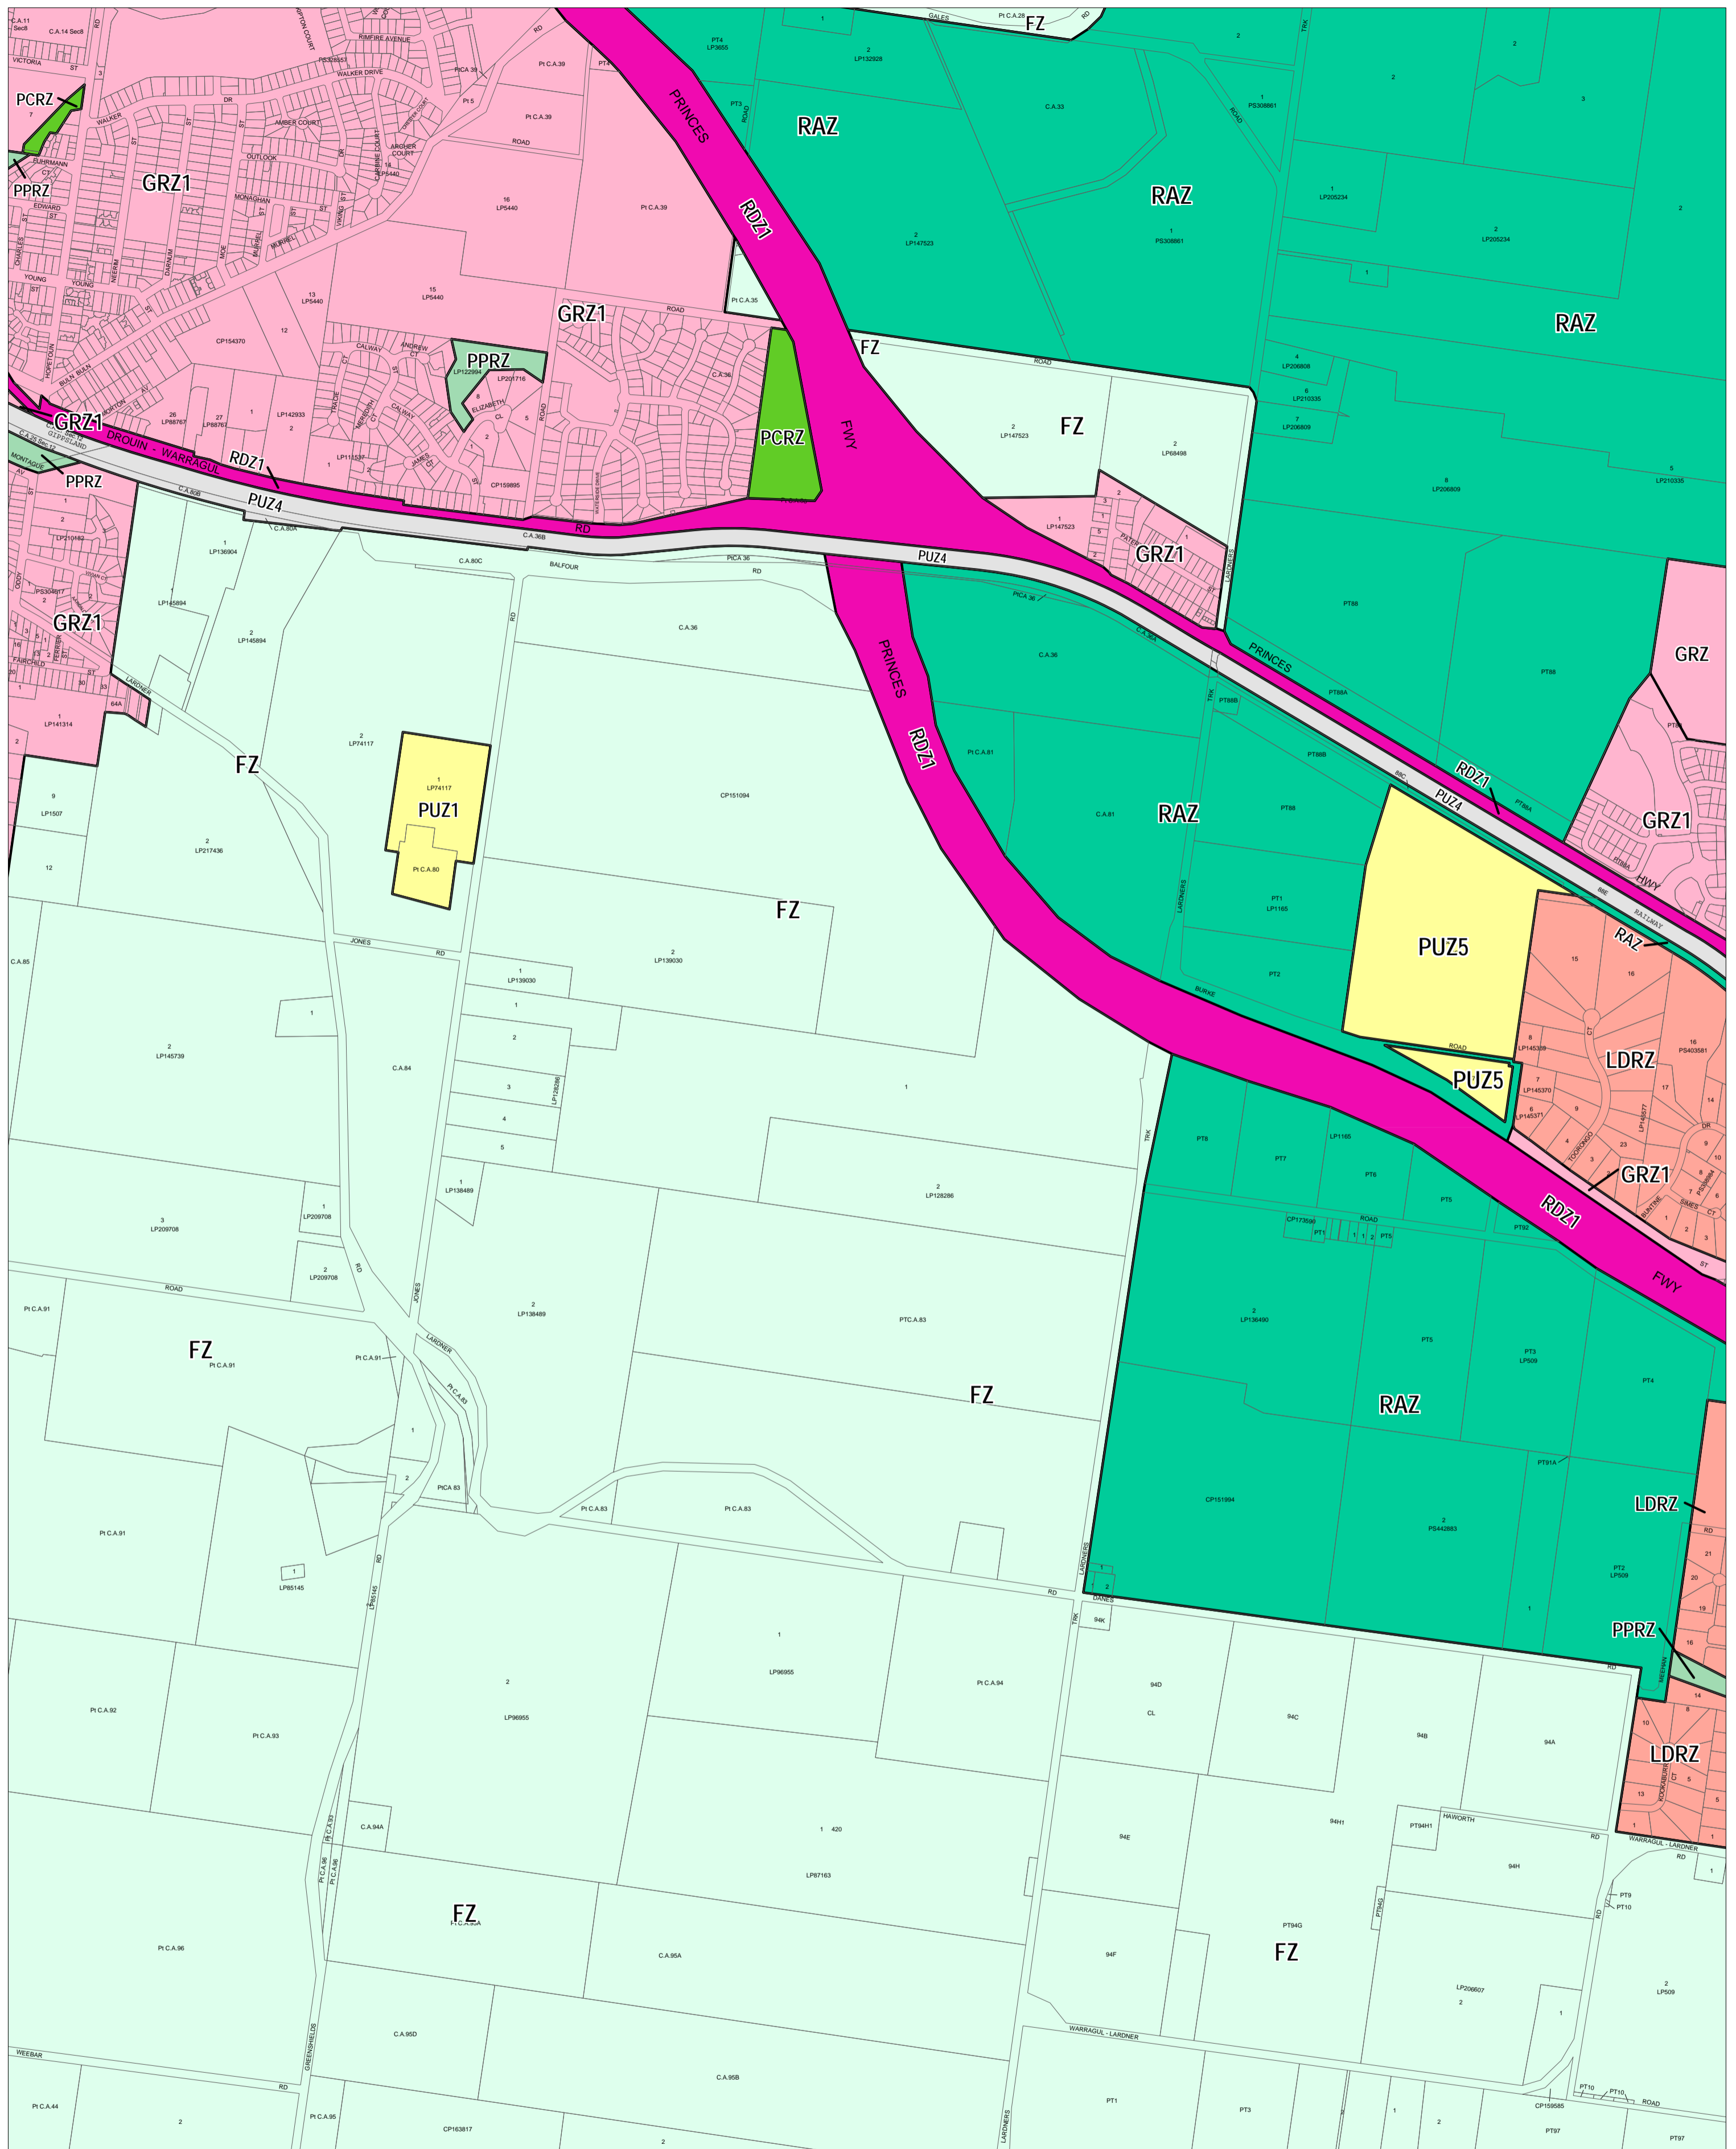

BAW BAW PLANNING SCHEME - LOCAL PROVISION

Public Land	General Residential Zone - Schedule 1
Public Conservation And Resource Zone	GRZ1
Public Park And Recreation Zone	LDRZ
Public Use Zone - Cemetery/crematorium	Low Density Residential Zone
Public Use Zone - Service And Utility	Rural
Public Use Zone - Transport	Farming Zone
Road Zone - Category 1	Rural Activity Zone
Residential	
General Residential Zone	

200 0 200 400 600 800 1000 m

AUSTRALIAN MAP GRID ZONE 55

INDEX TO ADJOINING METRIC SERIES MAP

Printed: 2/6/2014

AMENDMENT C105