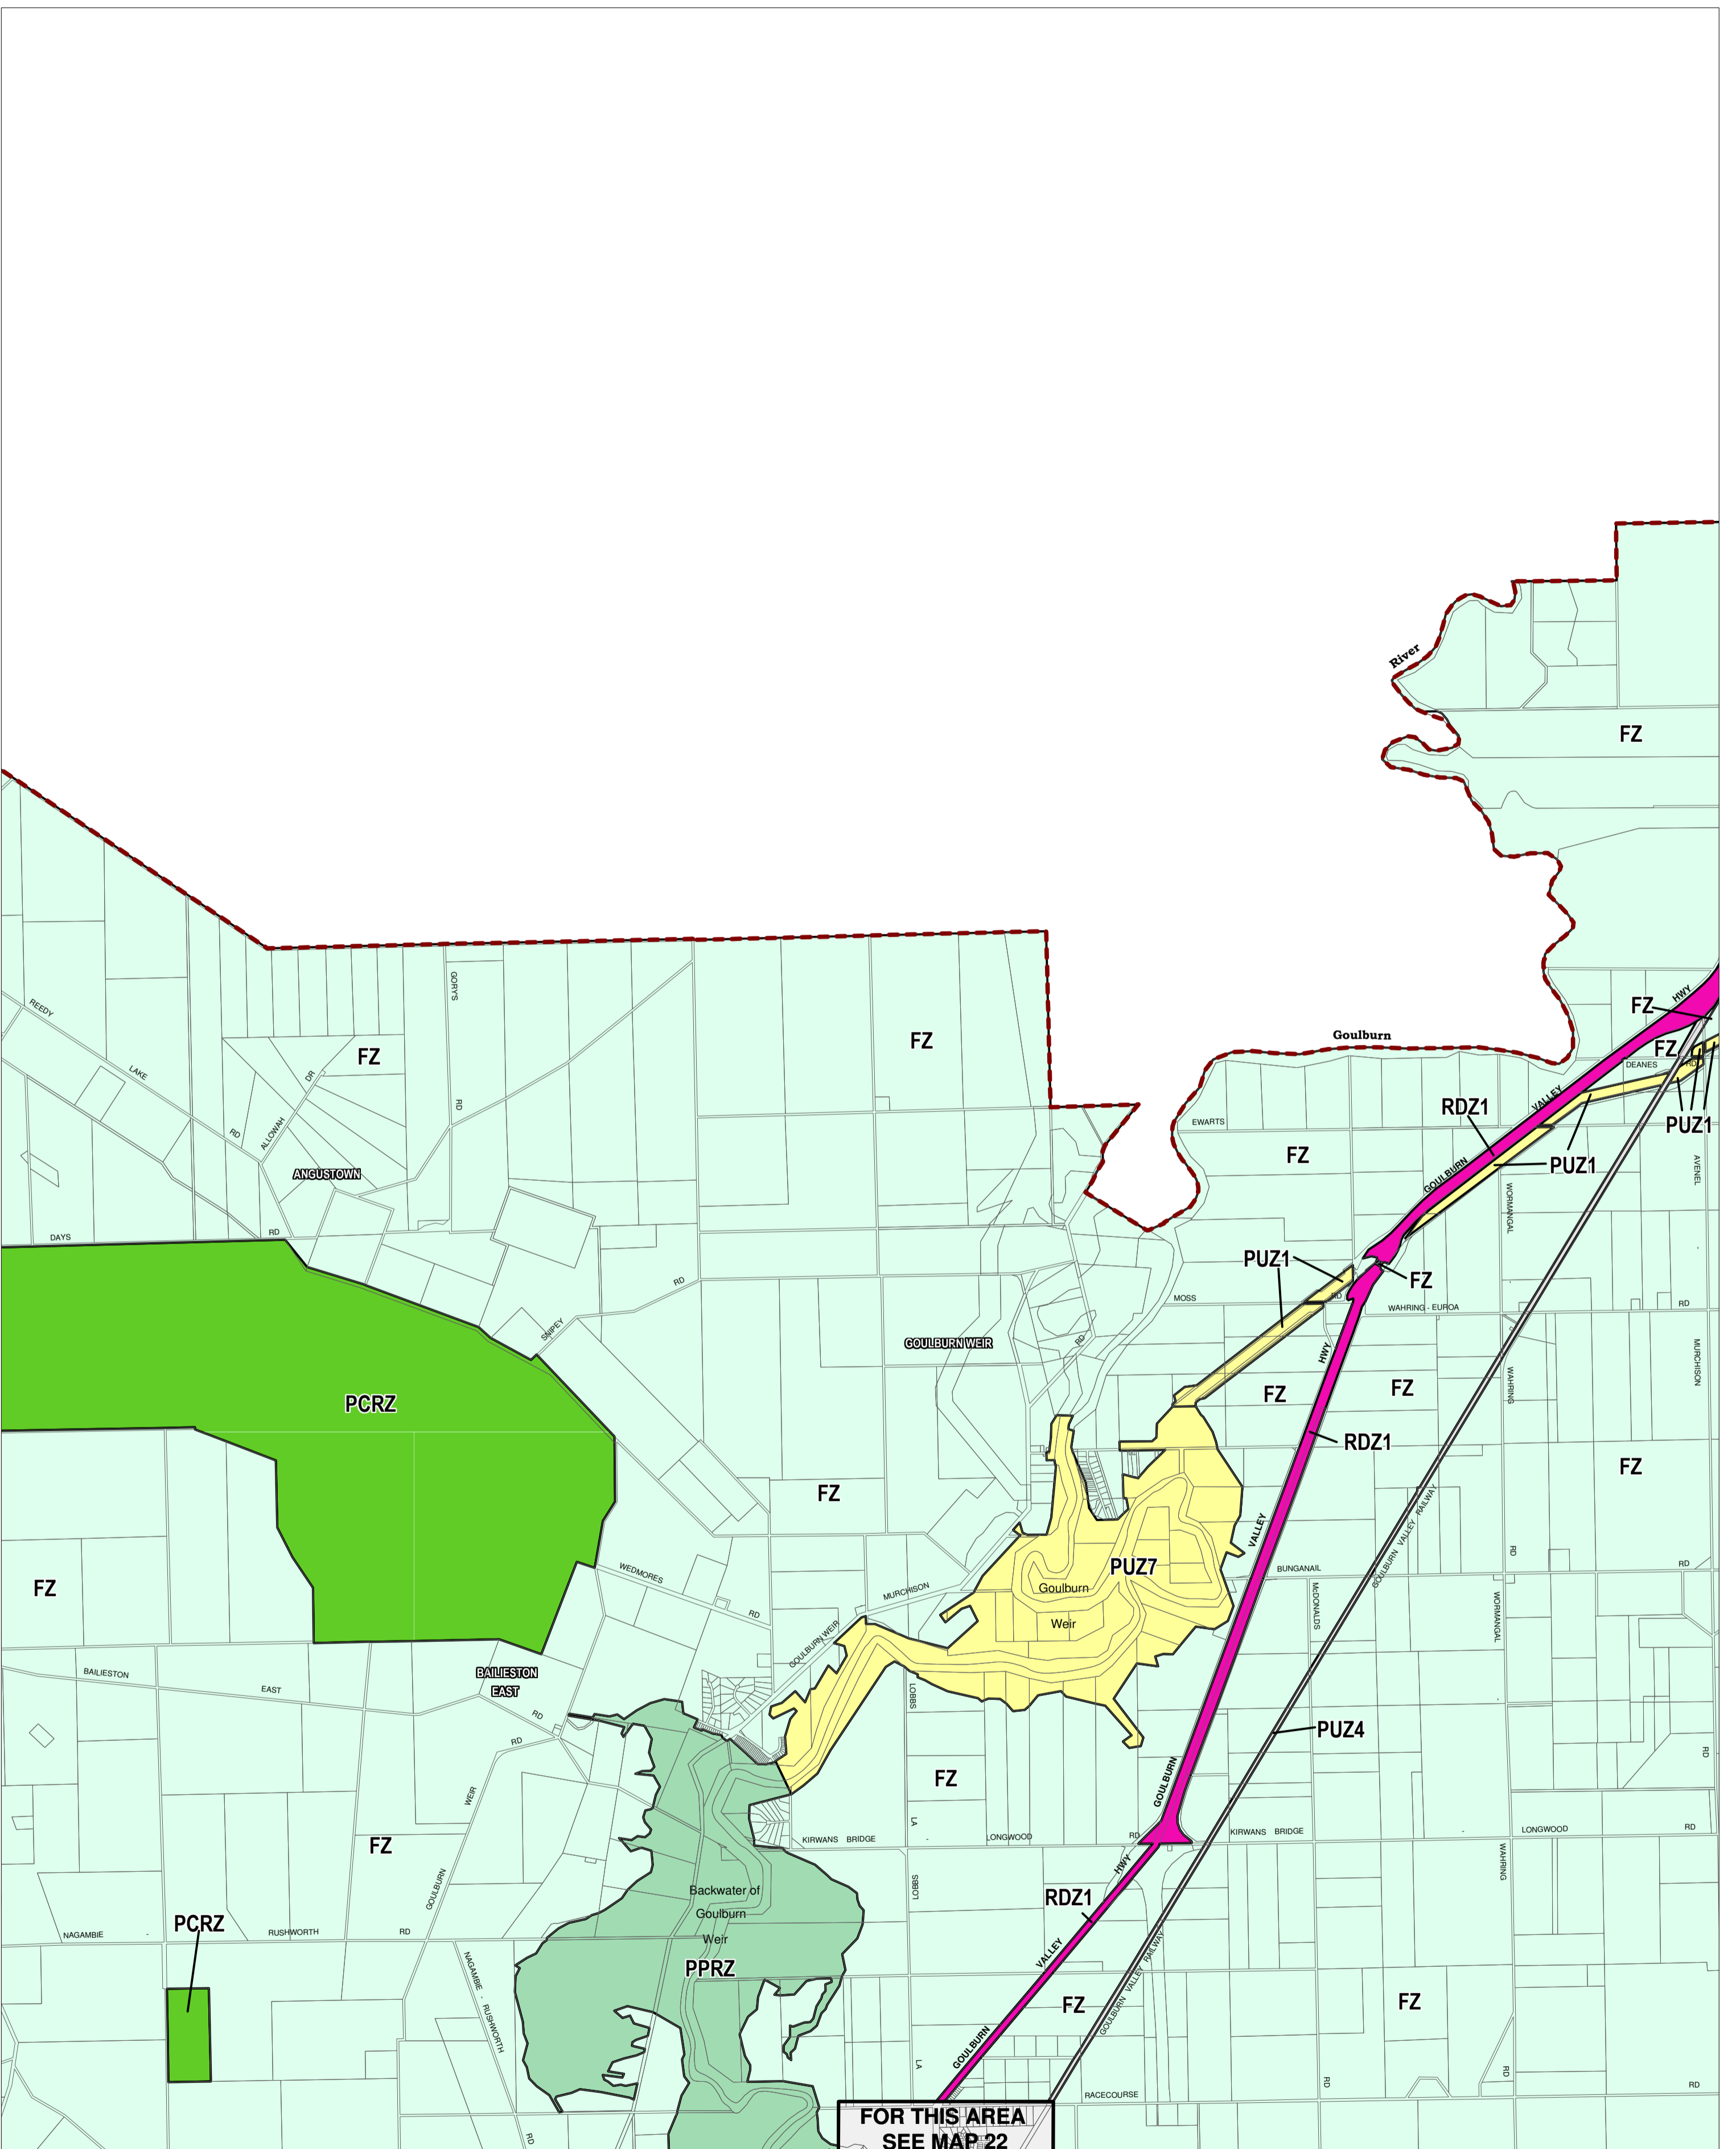

STRATHBOGIE PLANNING SCHEME - LOCAL PROVISION

Public Land	
	Public Conservation And Resource Zone
	Public Park And Recreation Zone
	Public Use Zone - Other Public Use
	Public Use Zone - Service And Utility
	Public Use Zone - Transport
	Road Zone - Category 1
Rural	
	Farming Zone

AUSTRALIAN MAP GRID ZONE 55

Printed: 3/6/2013

AMENDMENT C62