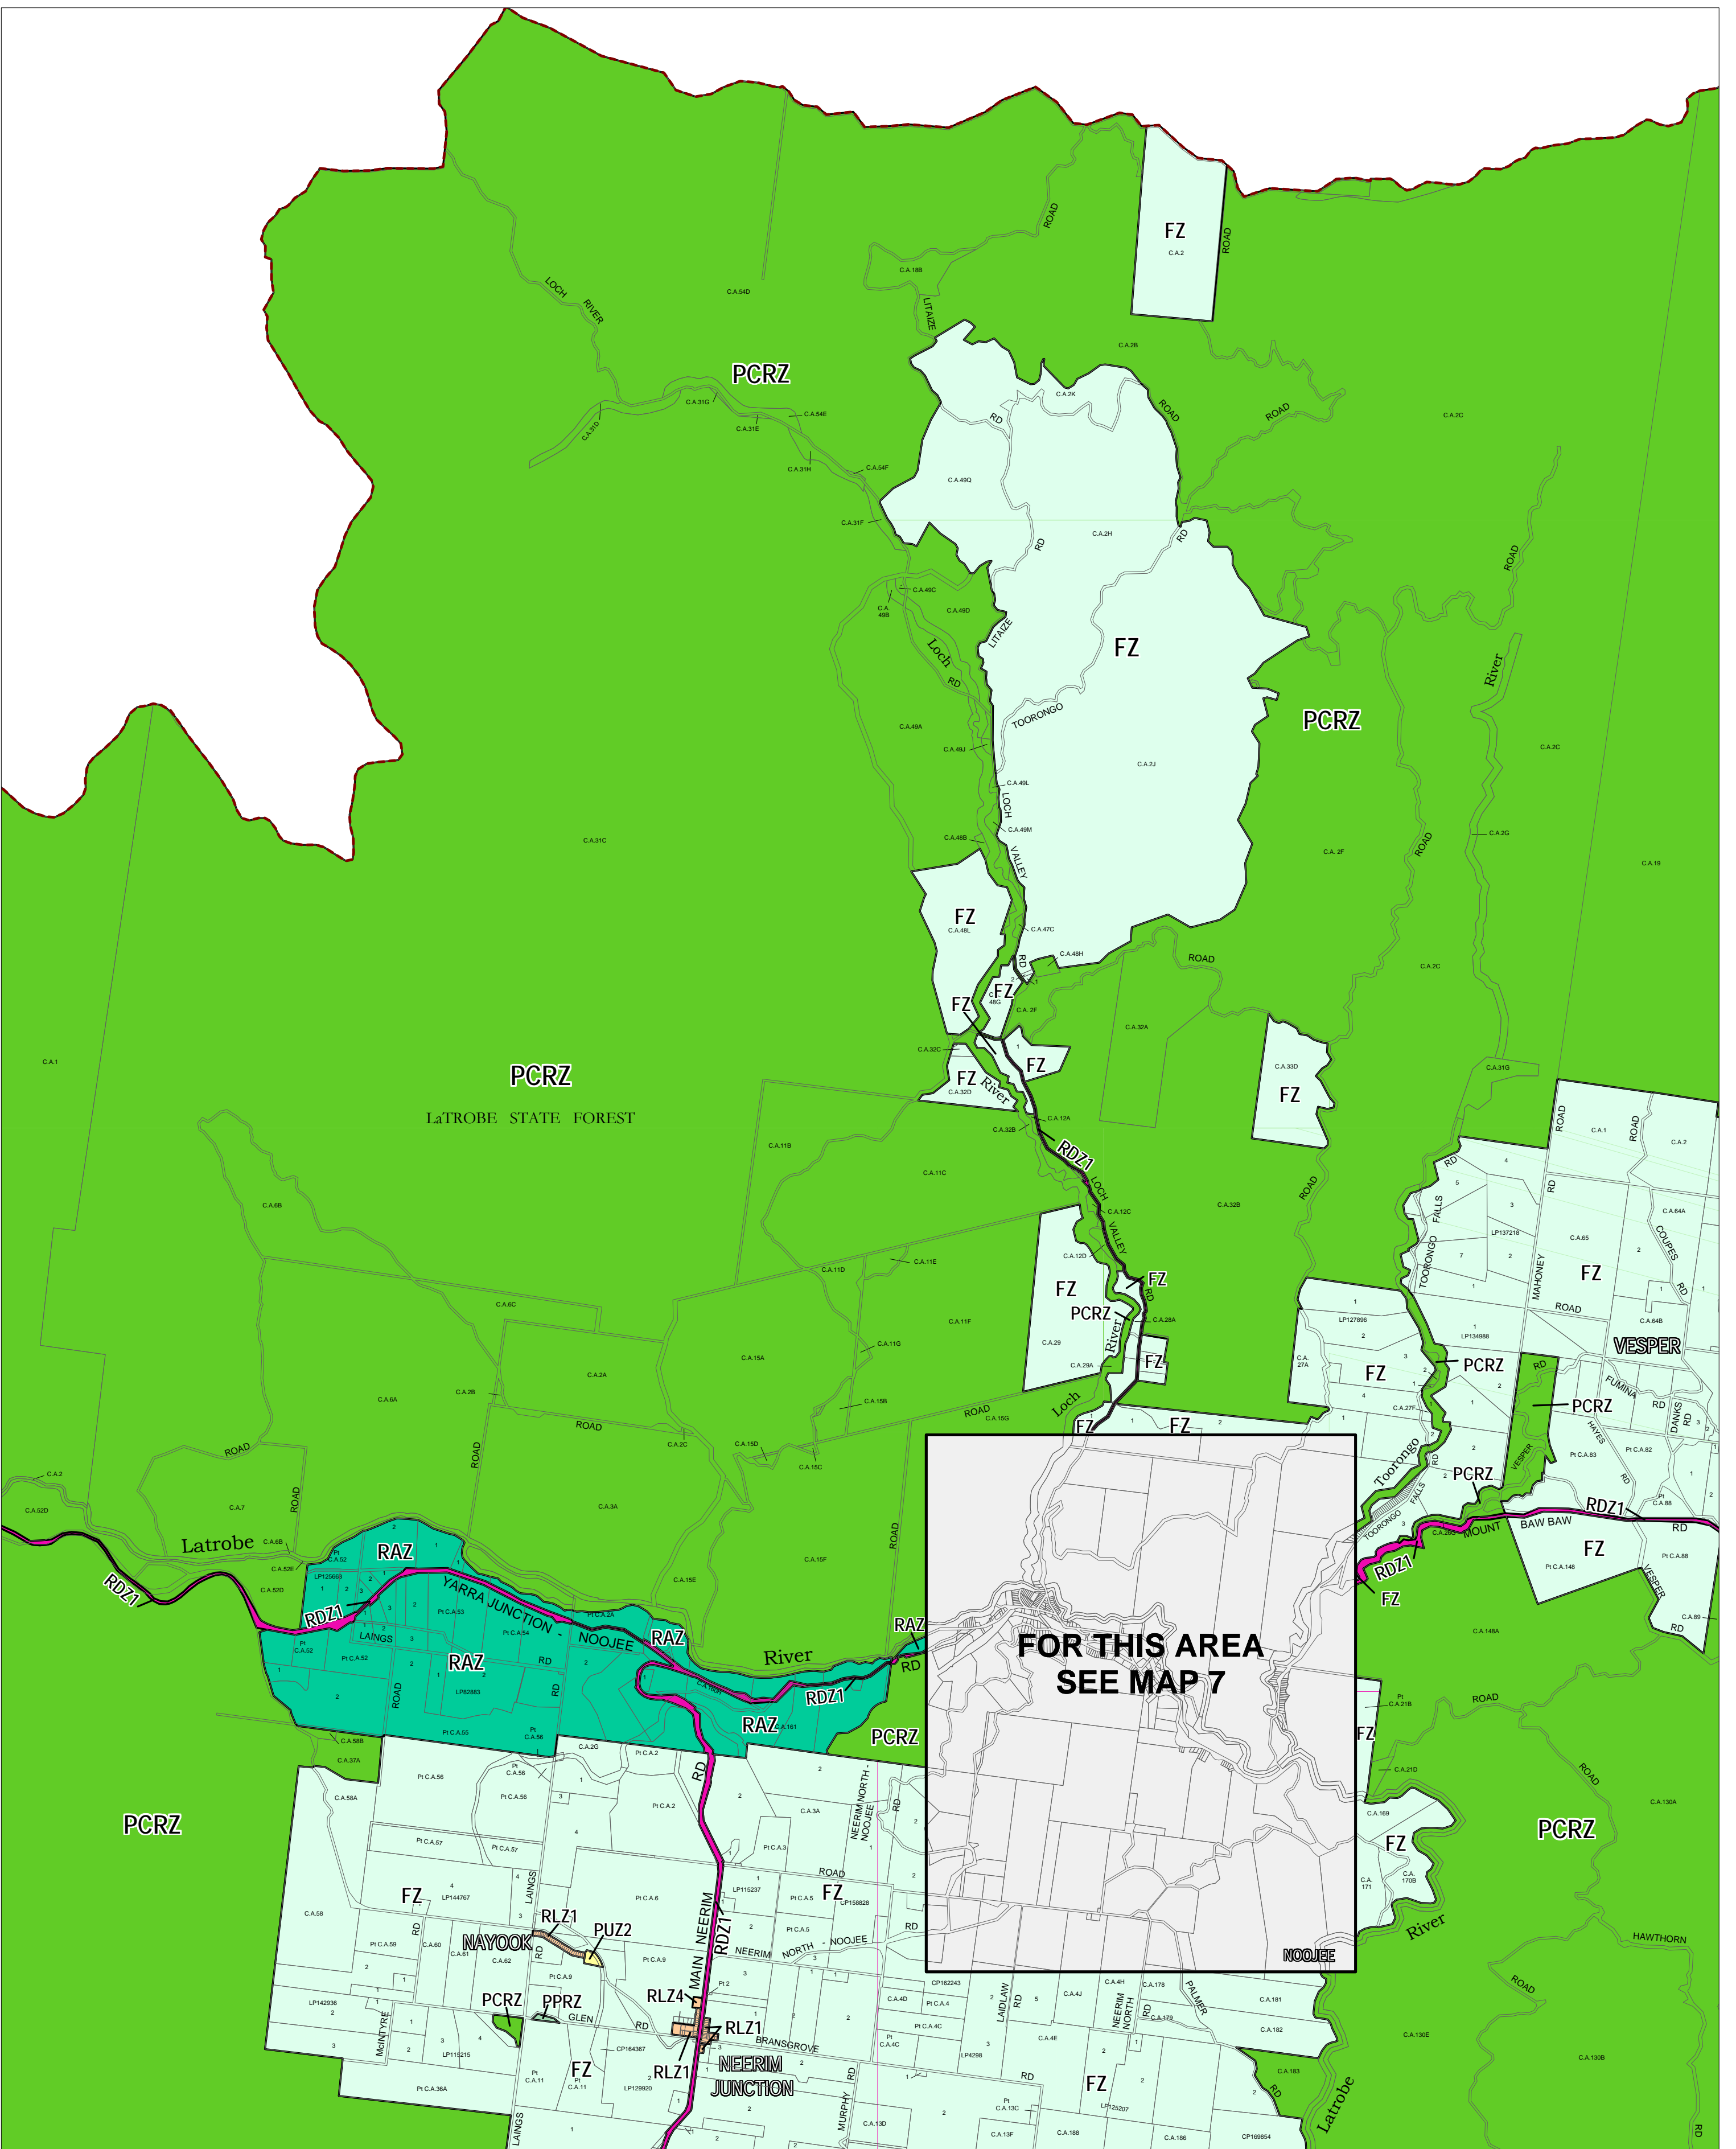

BAW BAW PLANNING SCHEME - LOCAL PROVISION

1. **Public Land**
2. Public Conservation And Resource Zone
   - Public Park And Recreation Zone
   - Public Use Zone - Education
   - Road Zone - Category 1
3. **Rural**
4. Farming Zone
   - Rural Activity Zone
   - Rural Living Zone - Schedule 1
   - Rural Living Zone - Schedule 4

AUSTRALIAN MAP GRID ZONE 55

Printed: 5/1/2012

AMENDMENT C44 PT2A