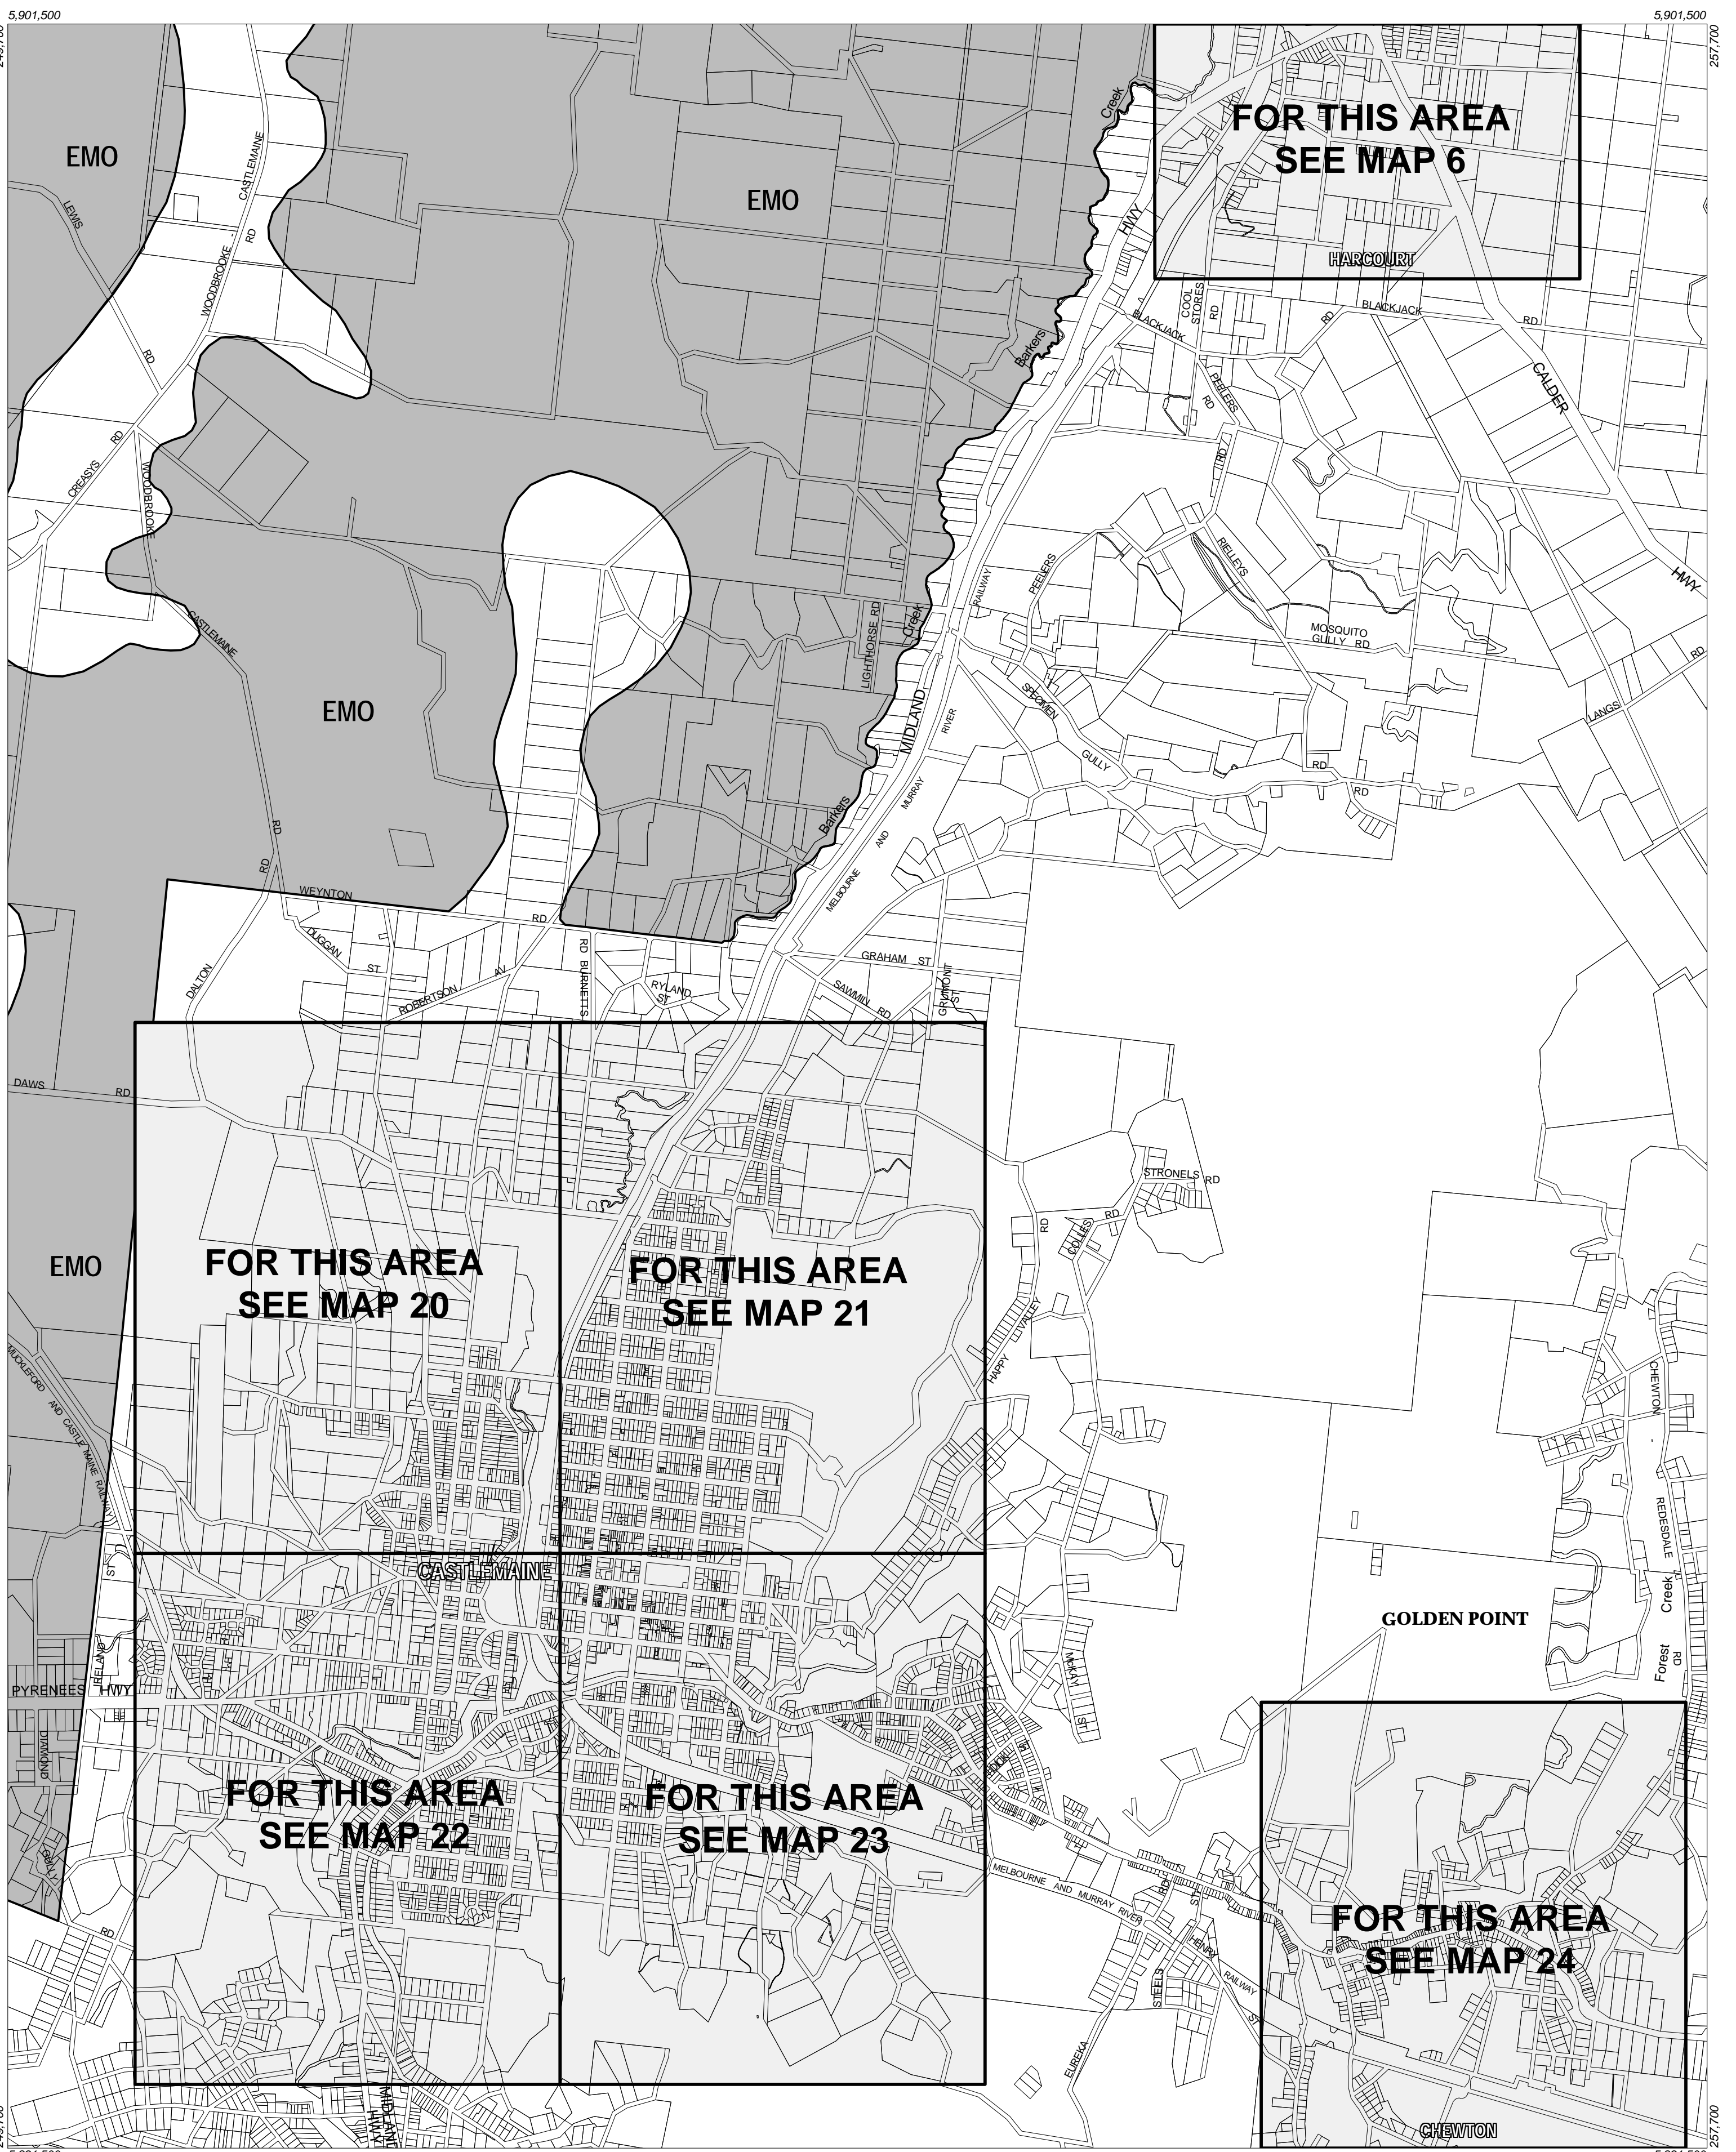

MOUNT ALEXANDER PLANNING SCHEME - LOCAL PROVISION

Overlays
EMO Erosion Management Overlay

AUSTRALIAN MAP GRID ZONE 55

INDEX TO ADJOINING METRIC SERIES MAP

1	2	3	4	5	6	7	8	9
10	11	12	13	14	15	16	17	18
19	20	21	22	23	24	25	26	27
28	29	30	31	32	33	34	35	36
37	38	39	40	41	42	43	44	45

Printed: 2/5/2003