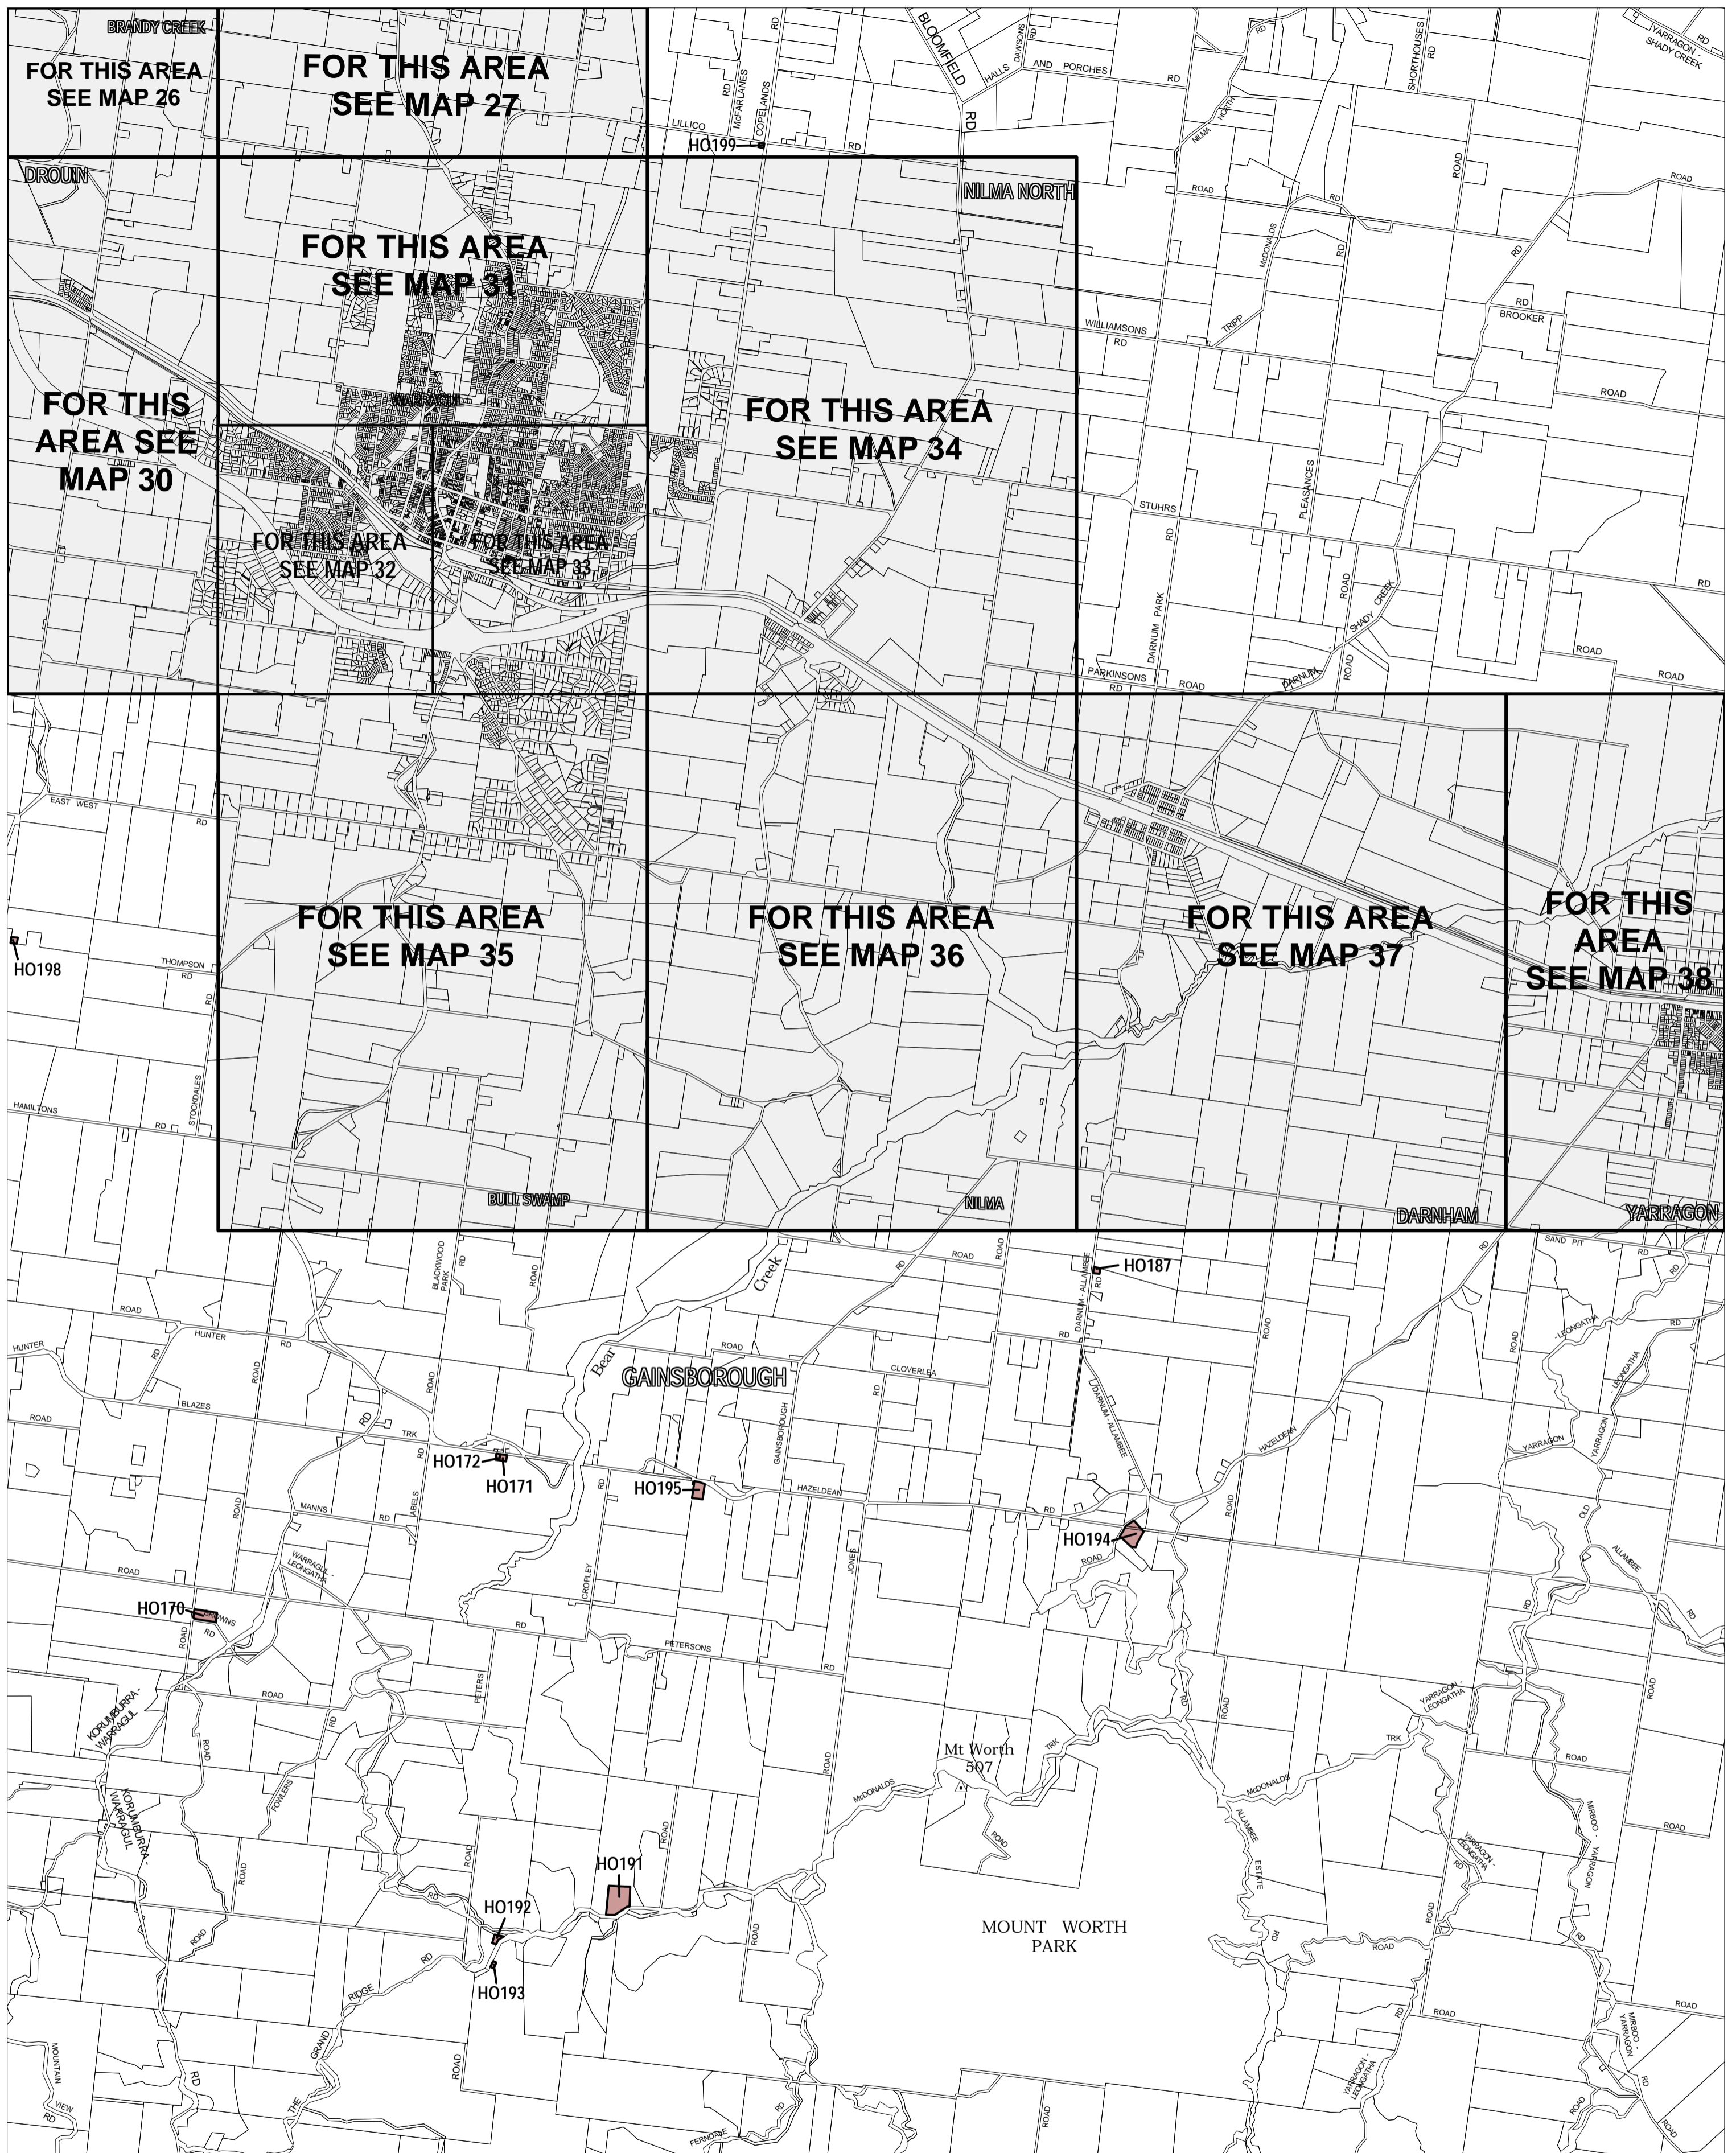

BAW BAW PLANNING SCHEME - LOCAL PROVISION

Overlays

Heritage Overlay

AUSTRALIAN MAP GRID ZONE 55

INDEX TO ADJOINING METRIC SERIES MAP

Printed: 20/7/2007

AMENDMENT C17