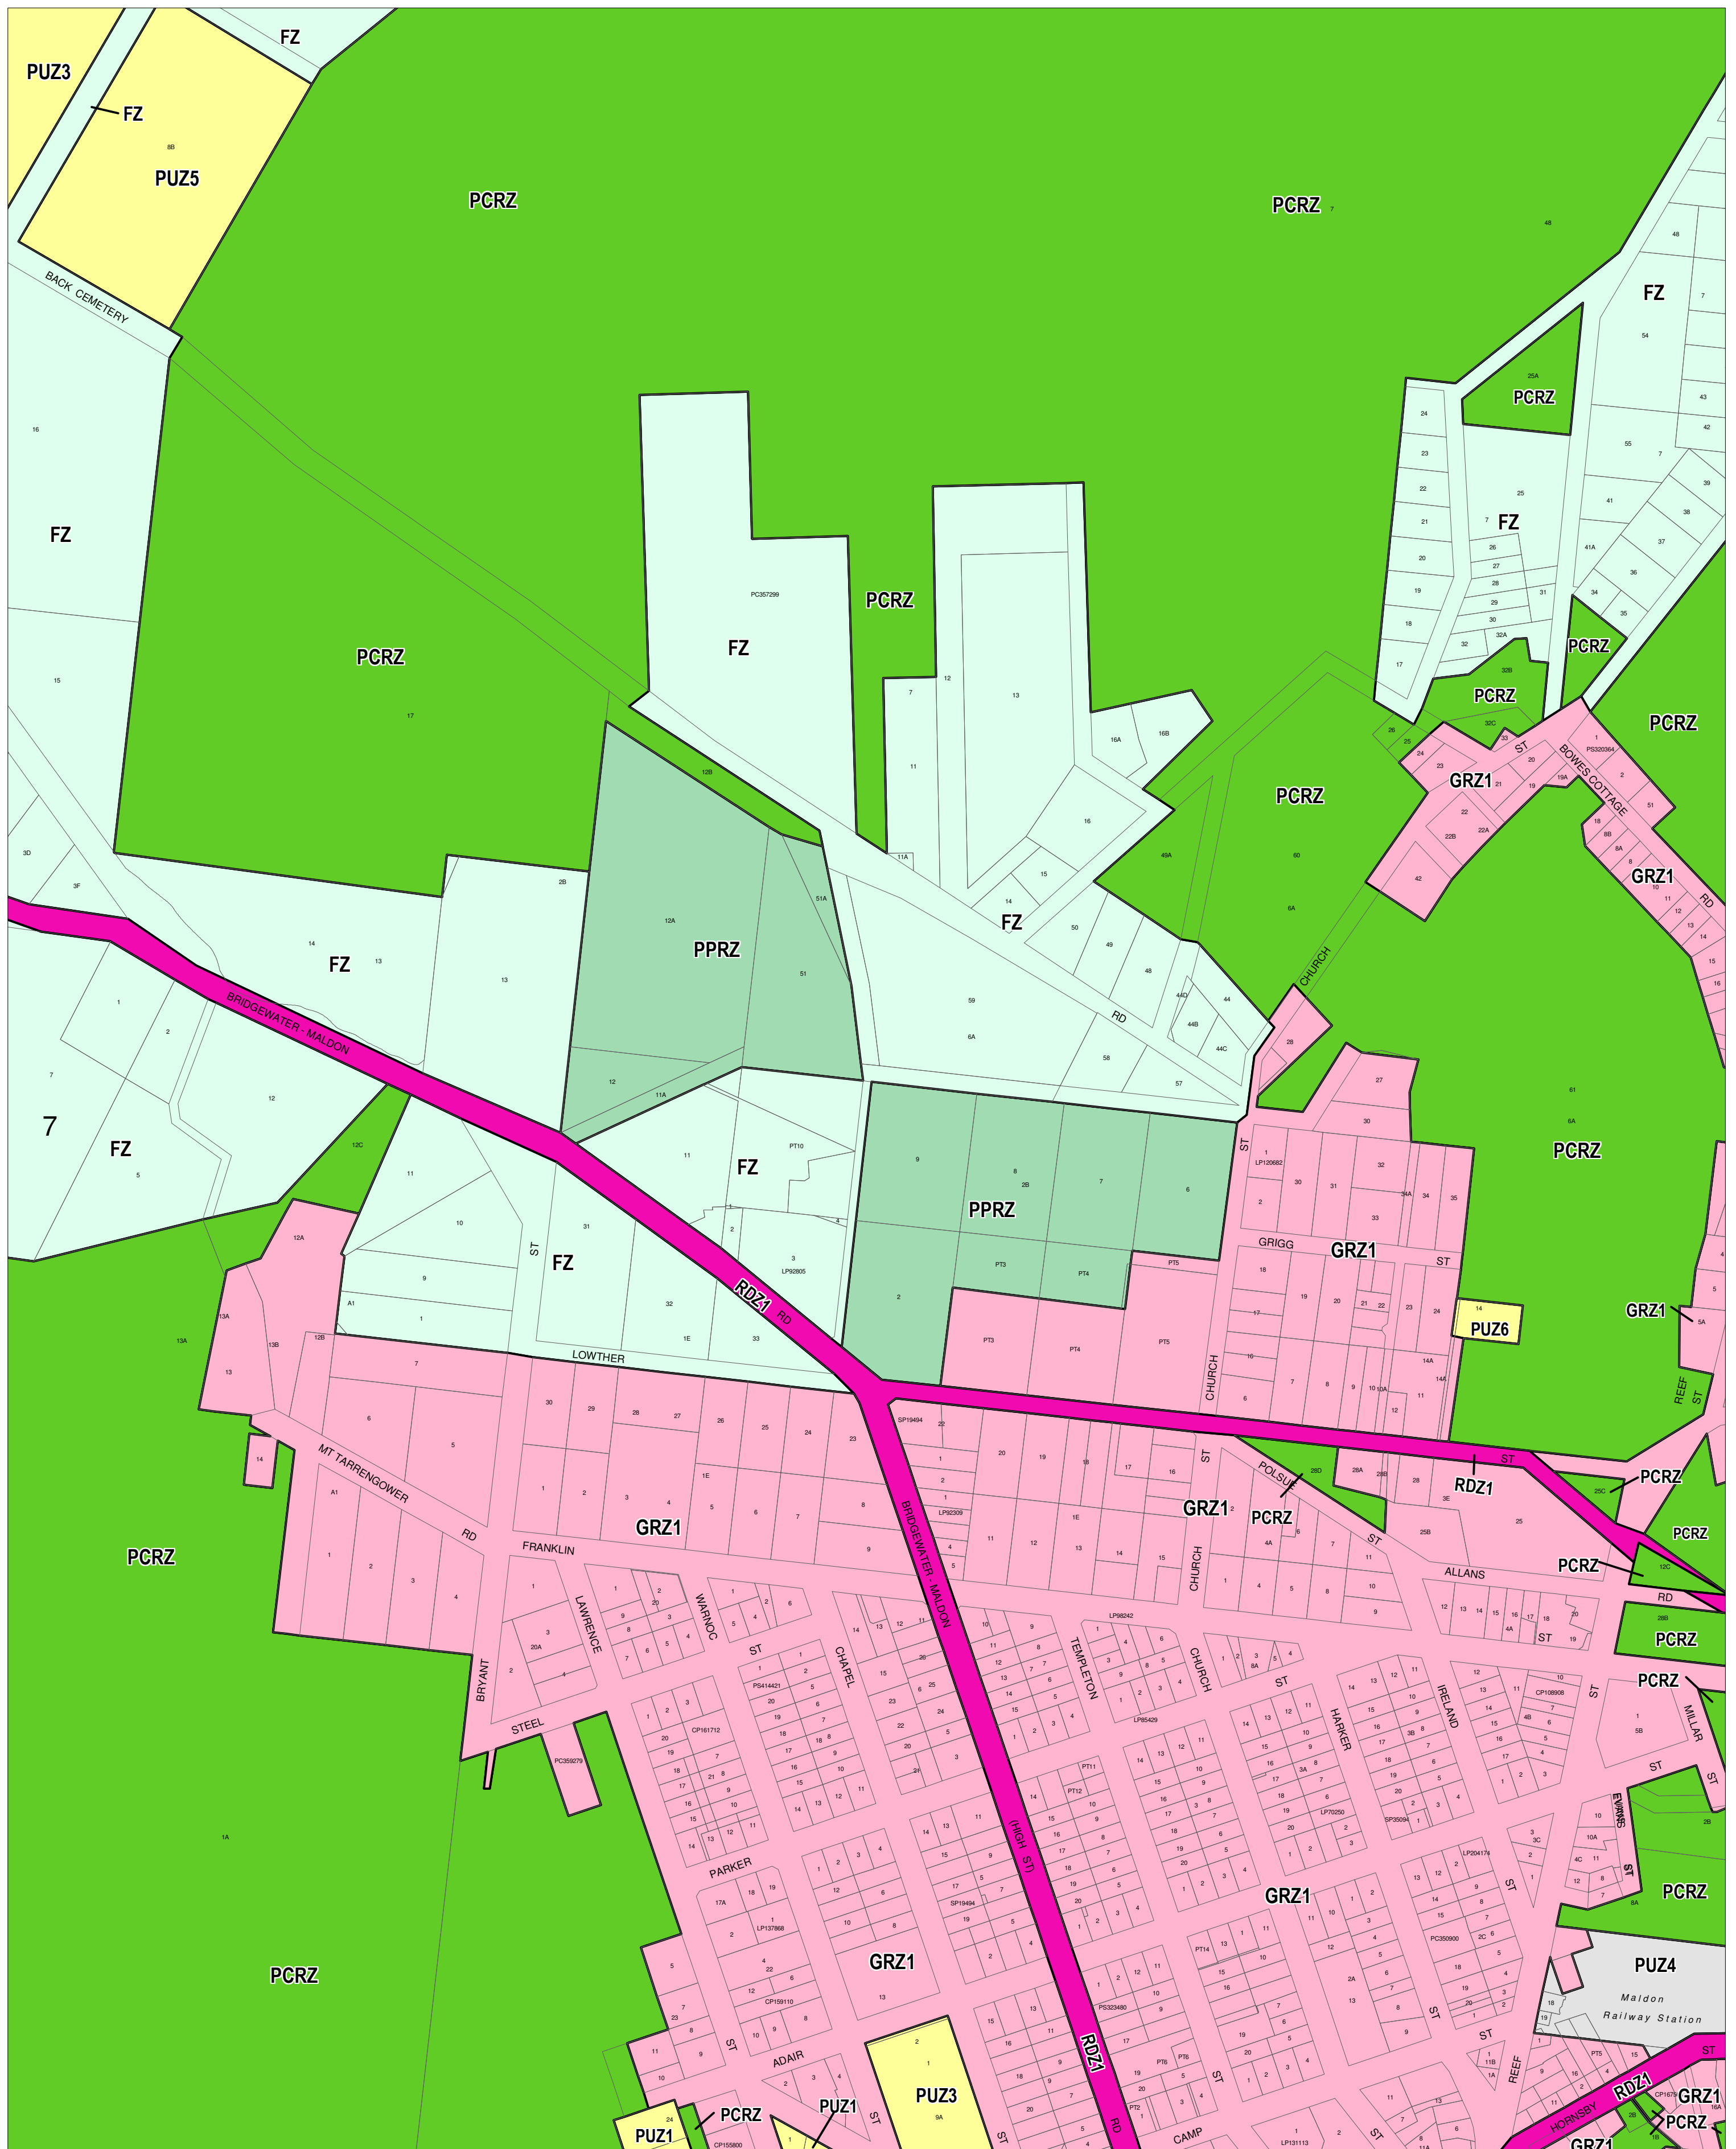

MOUNT ALEXANDER PLANNING SCHEME - LOCAL PROVISION

Public Land		Public Use Zone - Transport	
	Public Conservation And Resource Zone		Public Use Zone - Transport
	Public Park And Recreation Zone		Road Zone - Category 1
	Public Use Zone - Cemetery/crematorium	Residential	
	Public Use Zone - Health And Community		General Residential Zone - Schedule 1
	Public Use Zone - Local Government		Rural
	Public Use Zone - Service And Utility		Farming Zone