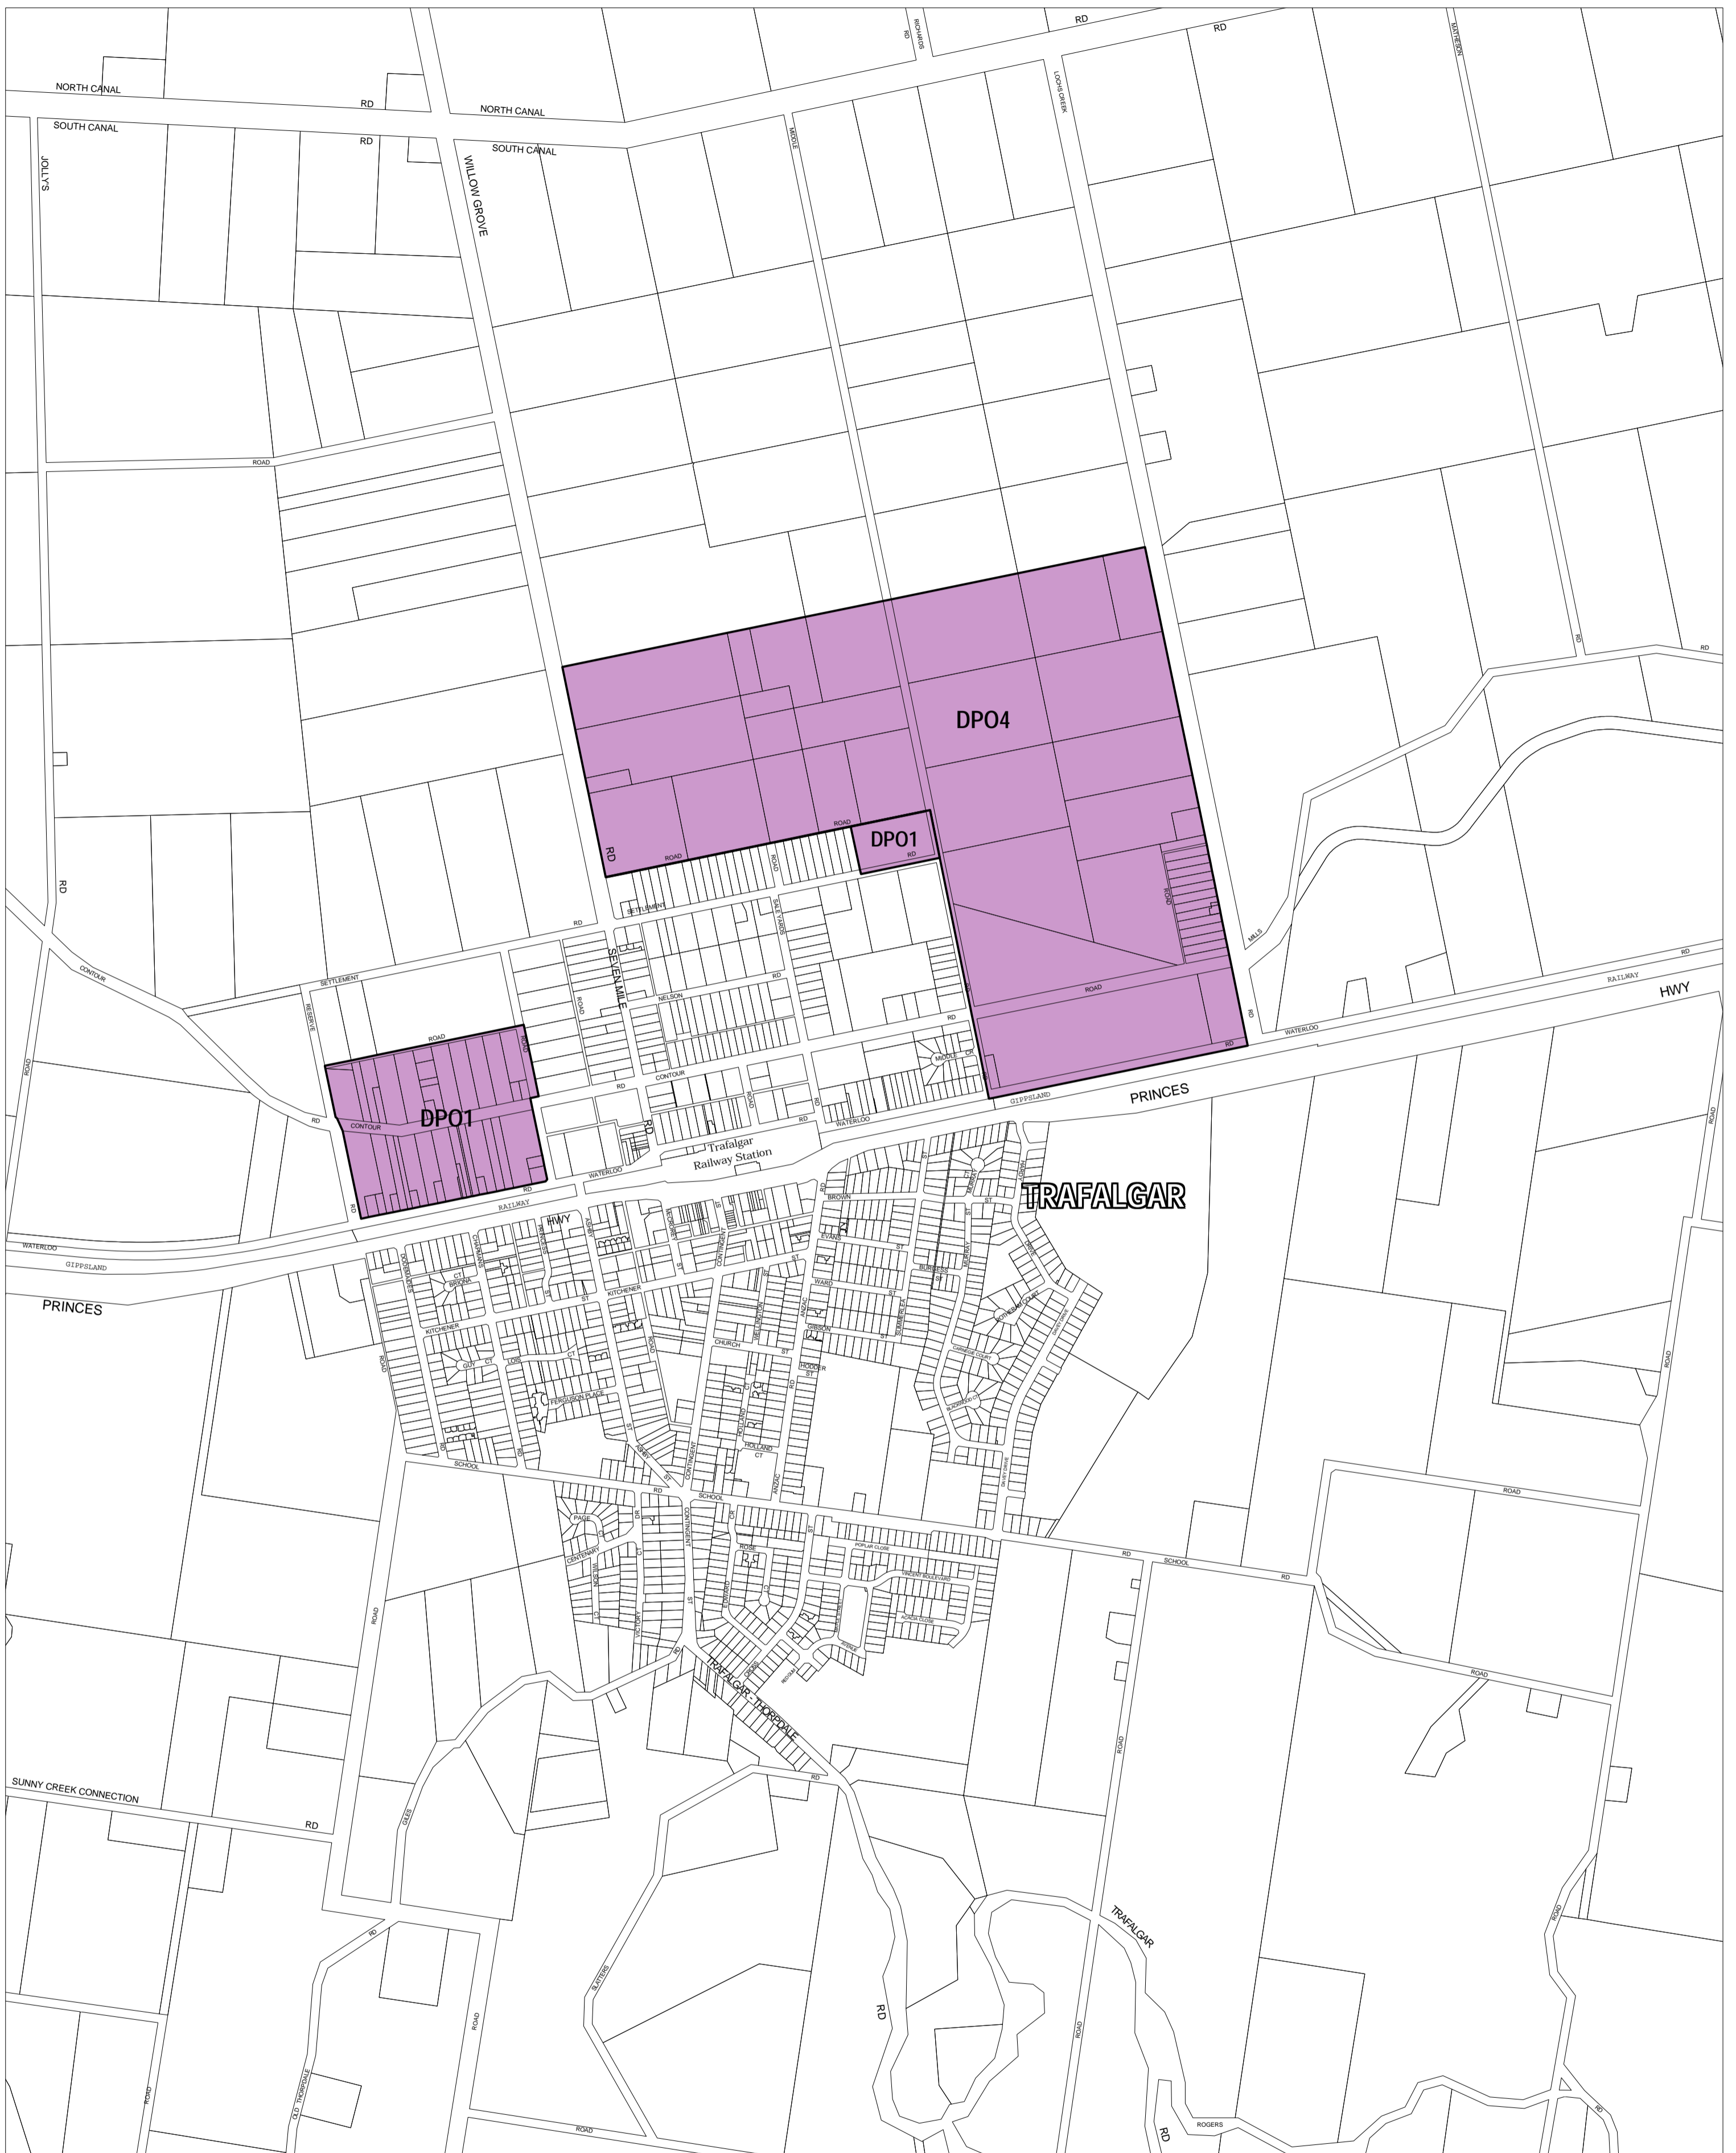

BAW BAW PLANNING SCHEME - LOCAL PROVISION

Overlays

- DPO1 Development Plan Overlay - Schedule 1
- DPO4 Development Plan Overlay - Schedule 4

AUSTRALIAN MAP GRID ZONE 55

INDEX TO ADJOINING METRIC SERIES MAP

Printed: 18/7/2007

AMENDMENT C39