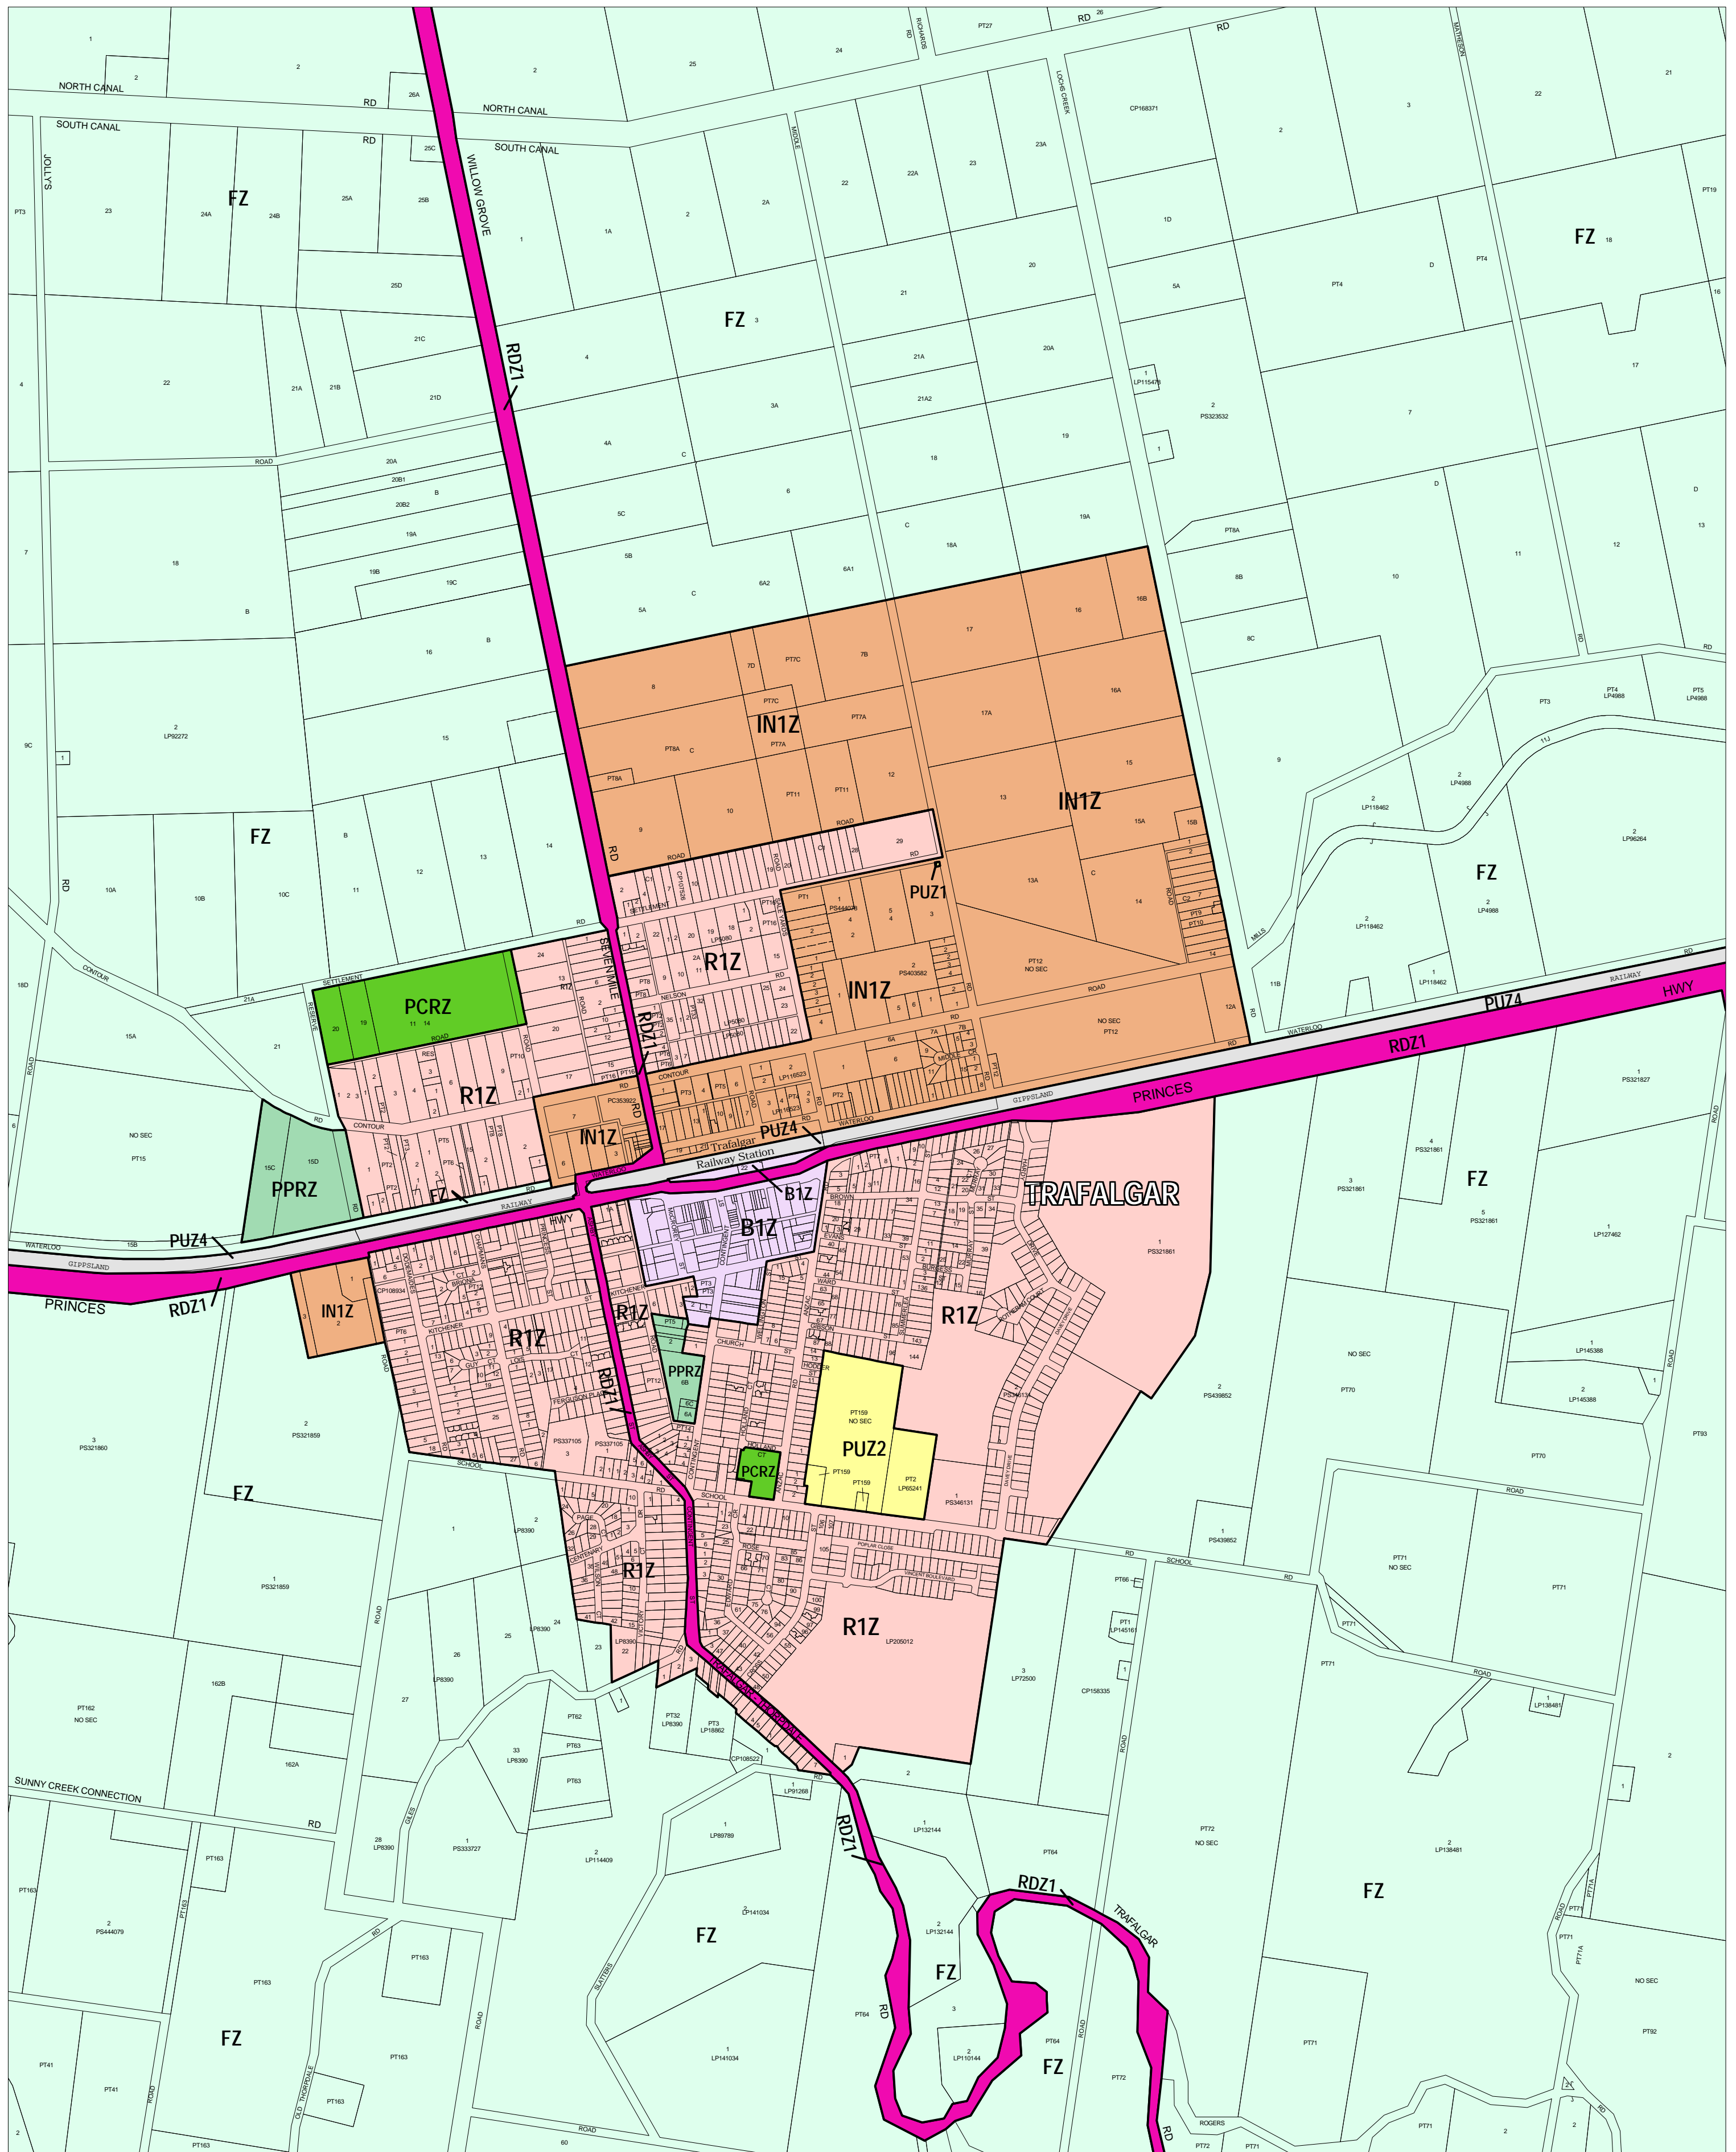

BAW BAW PLANNING SCHEME - LOCAL PROVISION

This publication is copyright. No part may be reproduced by any process except in accordance with the provisions of the Copyright Act. ? State of Victoria.
 This map should be read in conjunction with additional Planning Overlay Maps (if applicable) as indicated on the INDEX TO MAPS.

Business	Road Category 1
B1Z Business 1 Zone	RDZ1 Road Category 1
Industrial	Residential
IN1Z Industrial 1 Zone	R1Z Residential 1 Zone
Public Land	Rural
PCRZ Public Conservation And Resource Zone	FZ Farming Zone
PPRZ Public Park And Recreation Zone	
PUZ2 Public Use Zone Education	
PUZ1 Public Use Zone Service And Utility	
PUZ4 Public Use Zone Transport	

200 0 200 400 600 800 1000 m

AUSTRALIAN MAP GRID ZONE 55

THIS MAP INCORPORATES APPROVED ZONES AS AT: 15/03/06 AMENDMENT C35

INDEX TO ADJOINING METRIC SERIES MAP

Printed: 9/5/2006