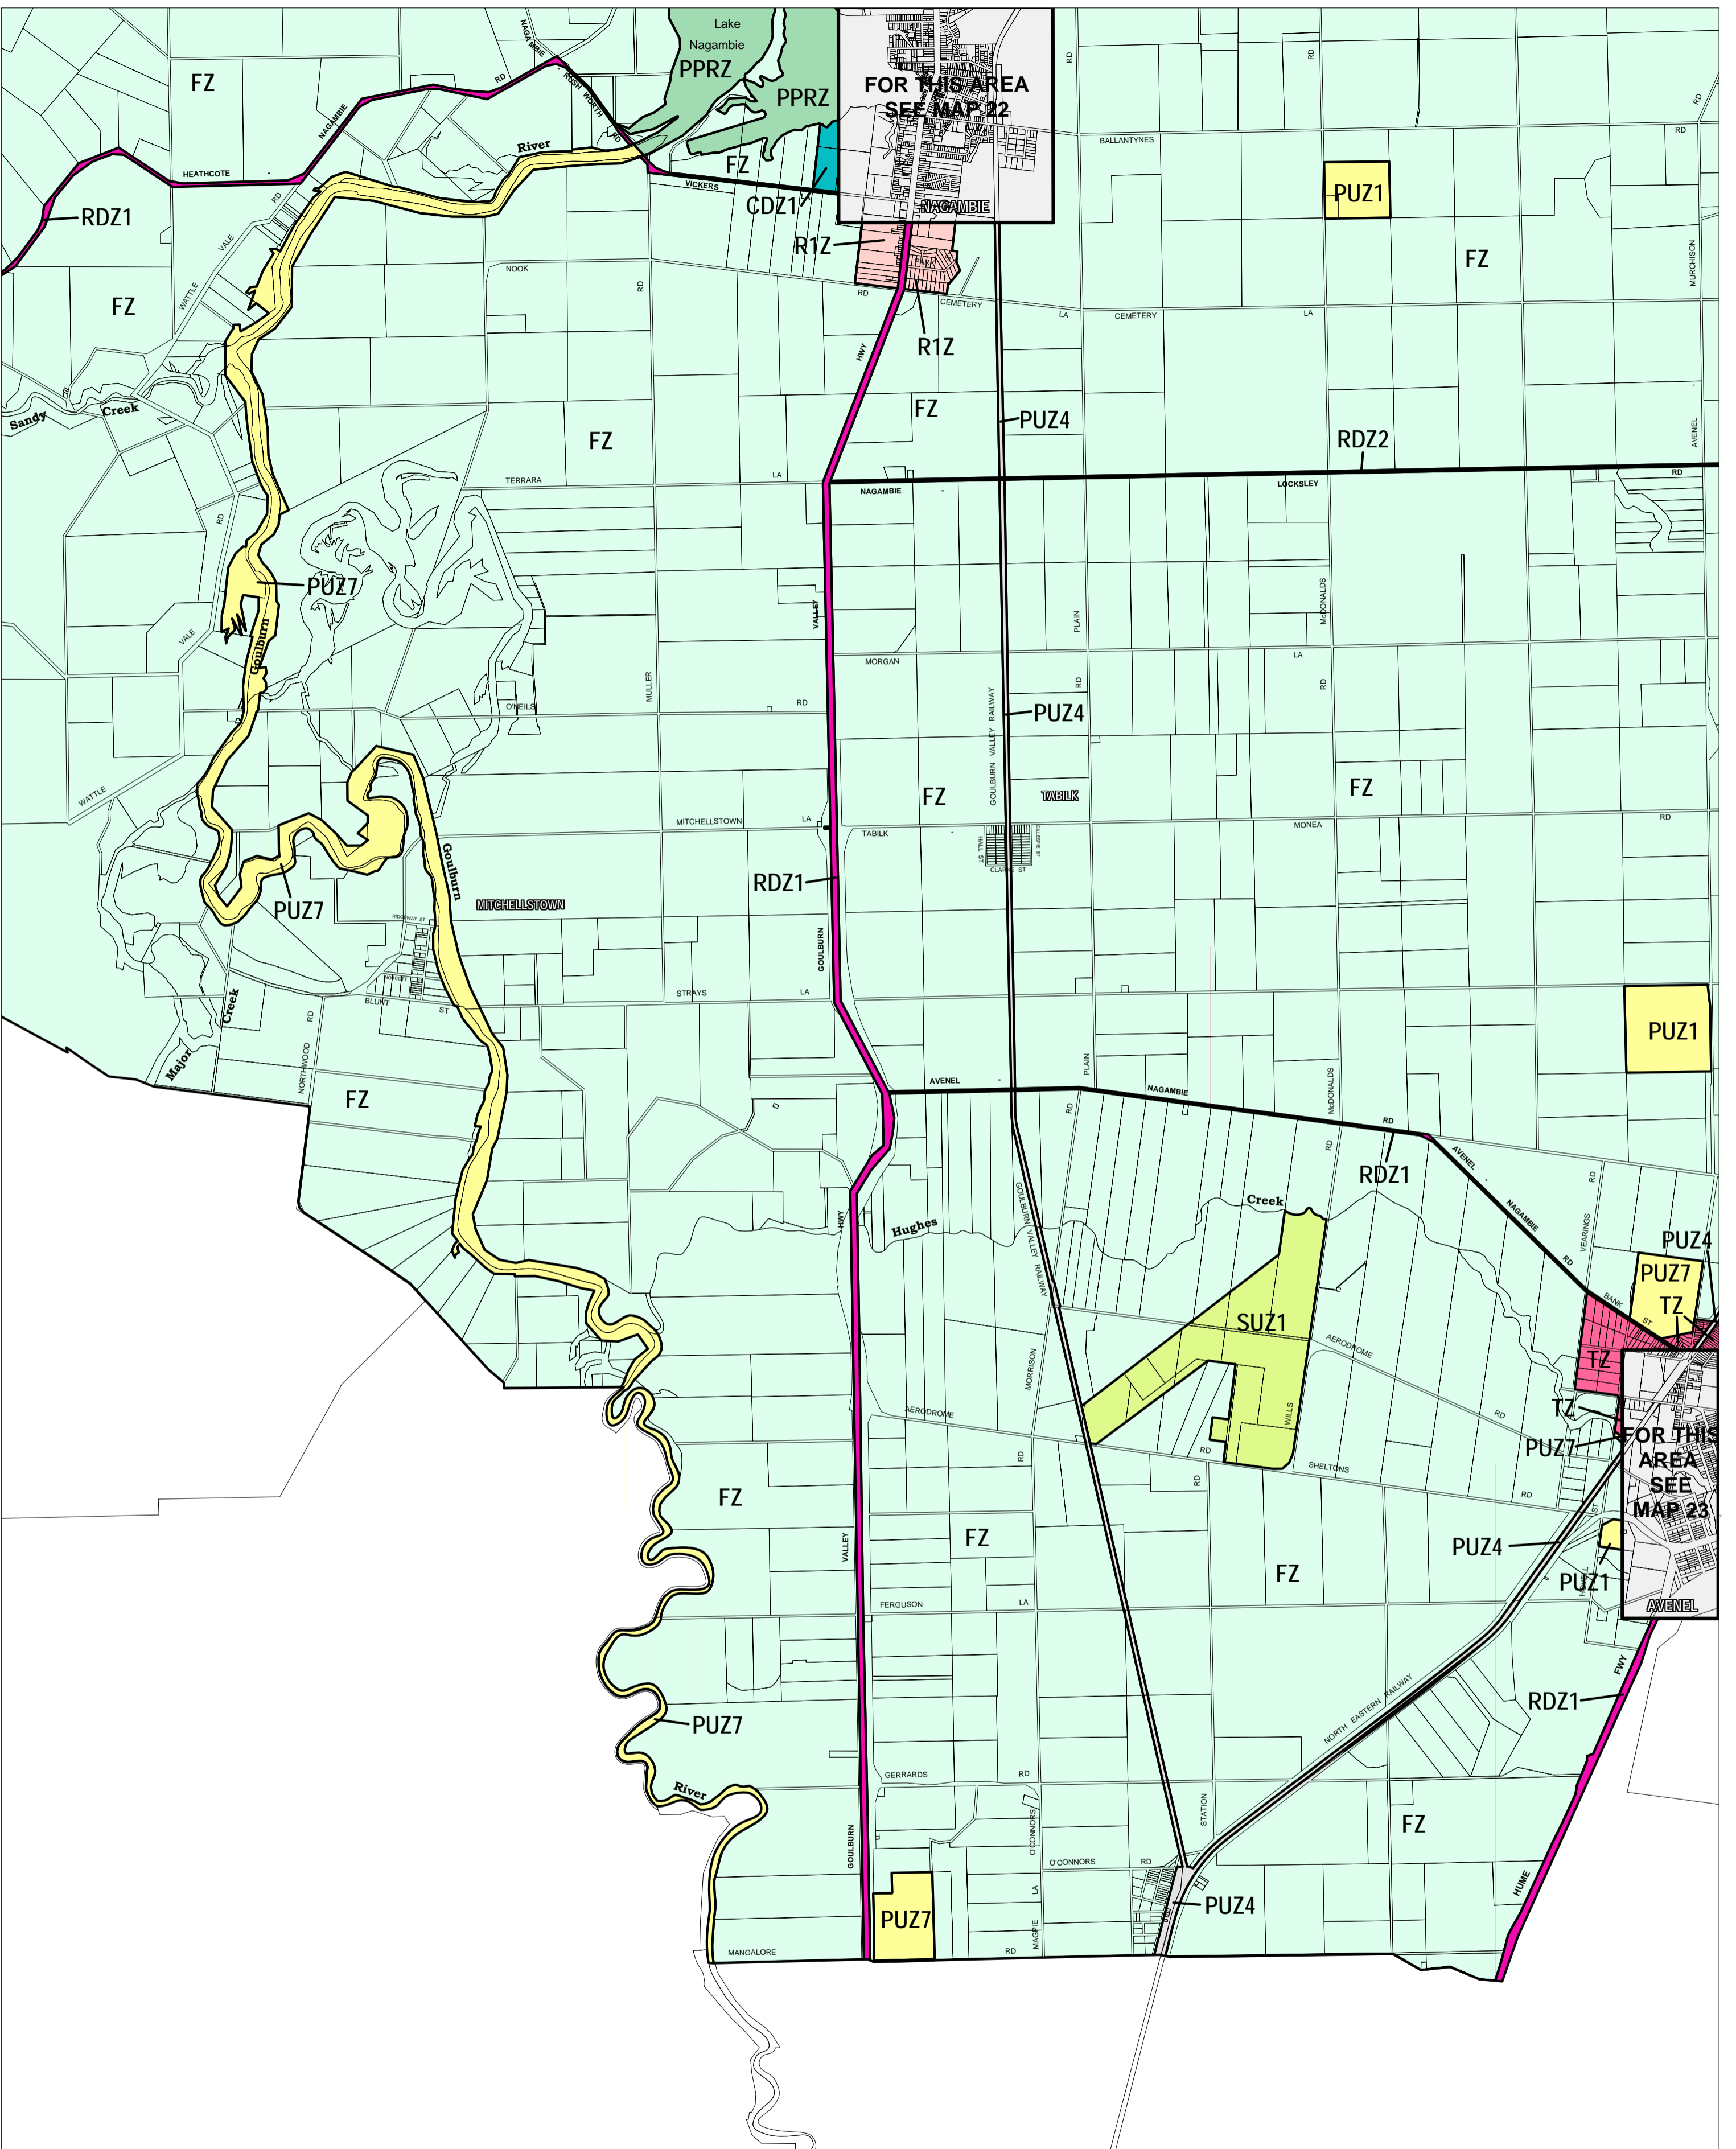

STRATHBOGIE PLANNING SCHEME - LOCAL PROVISION

Public Land	Rural	Special Purpose
PPRZ Public Park And Recreation Zone	FZ Farming Zone	CDZ1 Comprehensive Development Zone - Schedule 1
PUZ7 Public Use Zone - Other Public Use	SUZ1 Special Use Zone - Schedule 1	UFZ Urban Floodway Zone
PUZ1 Public Use Zone - Service And Utility	Unknown Category	3608 Unknown Code 3608
PUZ4 Public Use Zone - Transport		
RDZ1 Road Zone - Category 1		
RDZ2 Road Zone - Category 2		
R1Z Residential 1 Zone		
TZ Township Zone		

AUSTRALIAN MAP GRID ZONE 55

Printed: 5/11/2008

AMENDMENT C36