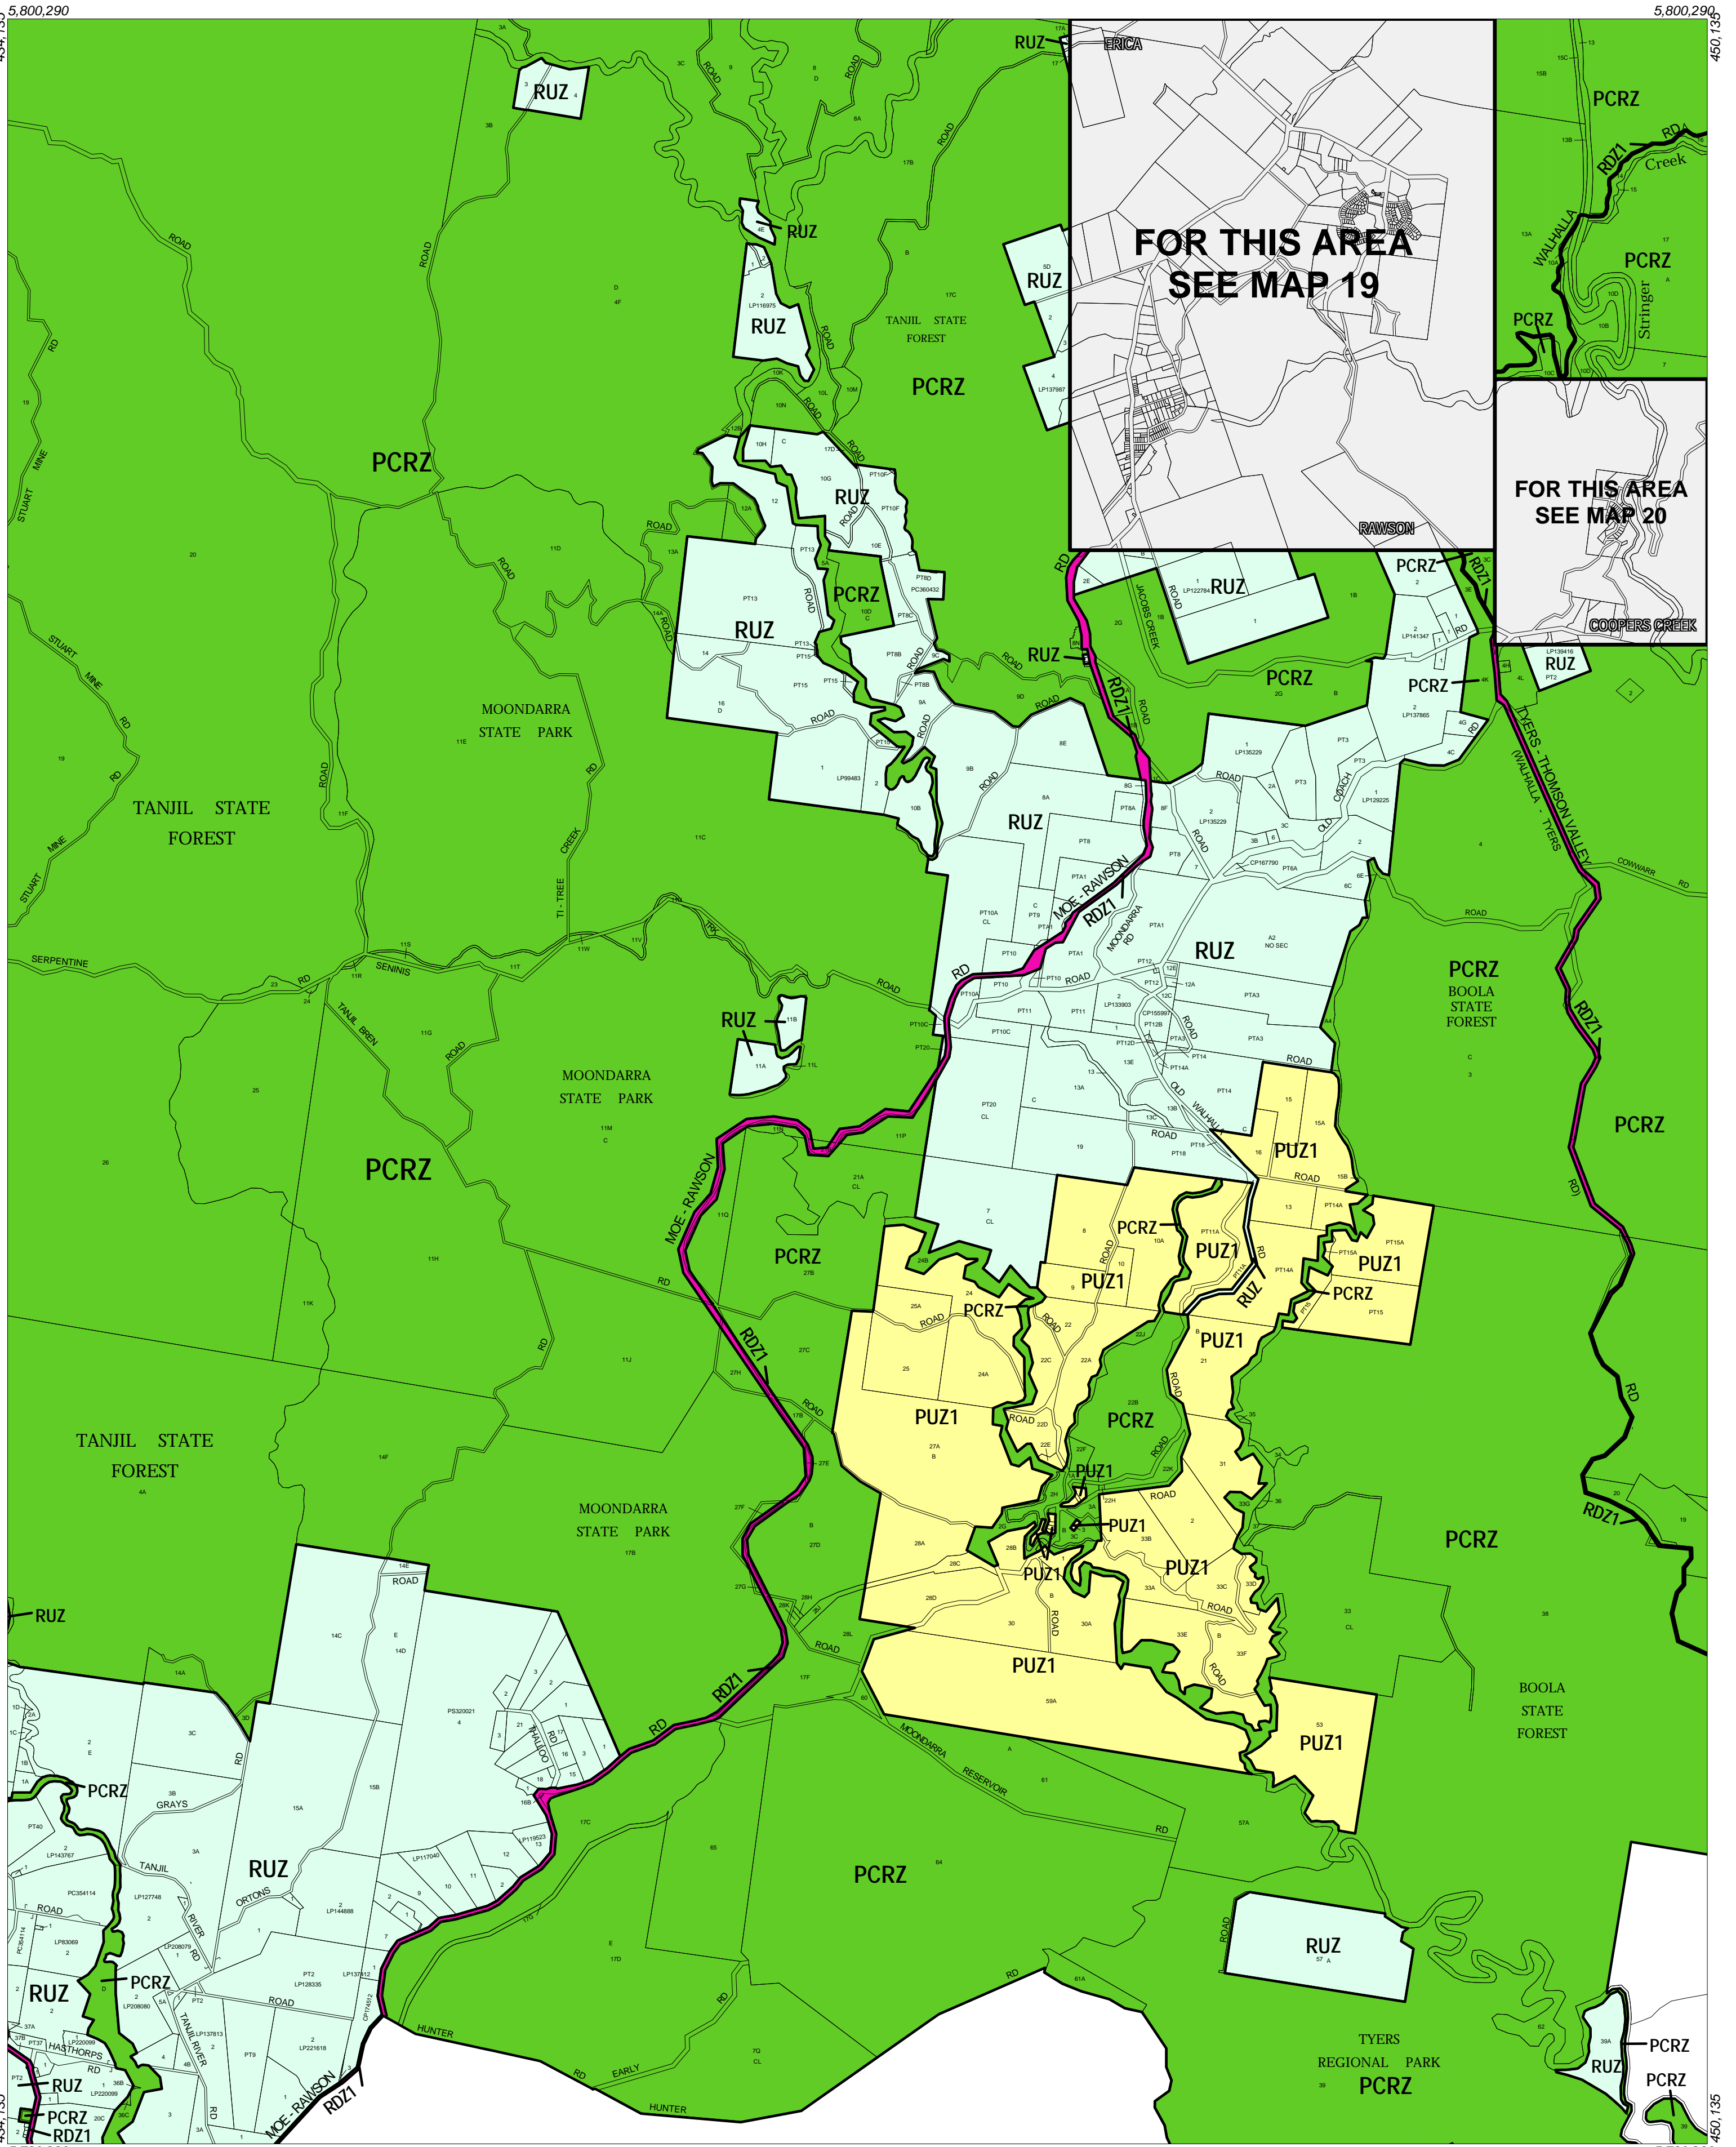

BAW BAW PLANNING SCHEME - LOCAL PROVISION

FOR THIS AREA
SEE MAP 19

FOR THIS AREA
SEE MAP 20

This publication is copyright. No part may be reproduced by any process except in accordance with the provisions of the Copyright Act. © State of Victoria.

This map should be read in conjunction with additional Planning Overlay Maps (if applicable) as indicated on the INDEX TO MAPS.

Public Land	
	Public Conservation And Resource Zone
	Public Use Zone Service And Utility
	Road Zone Category 1
Rural	
	Rural Zone