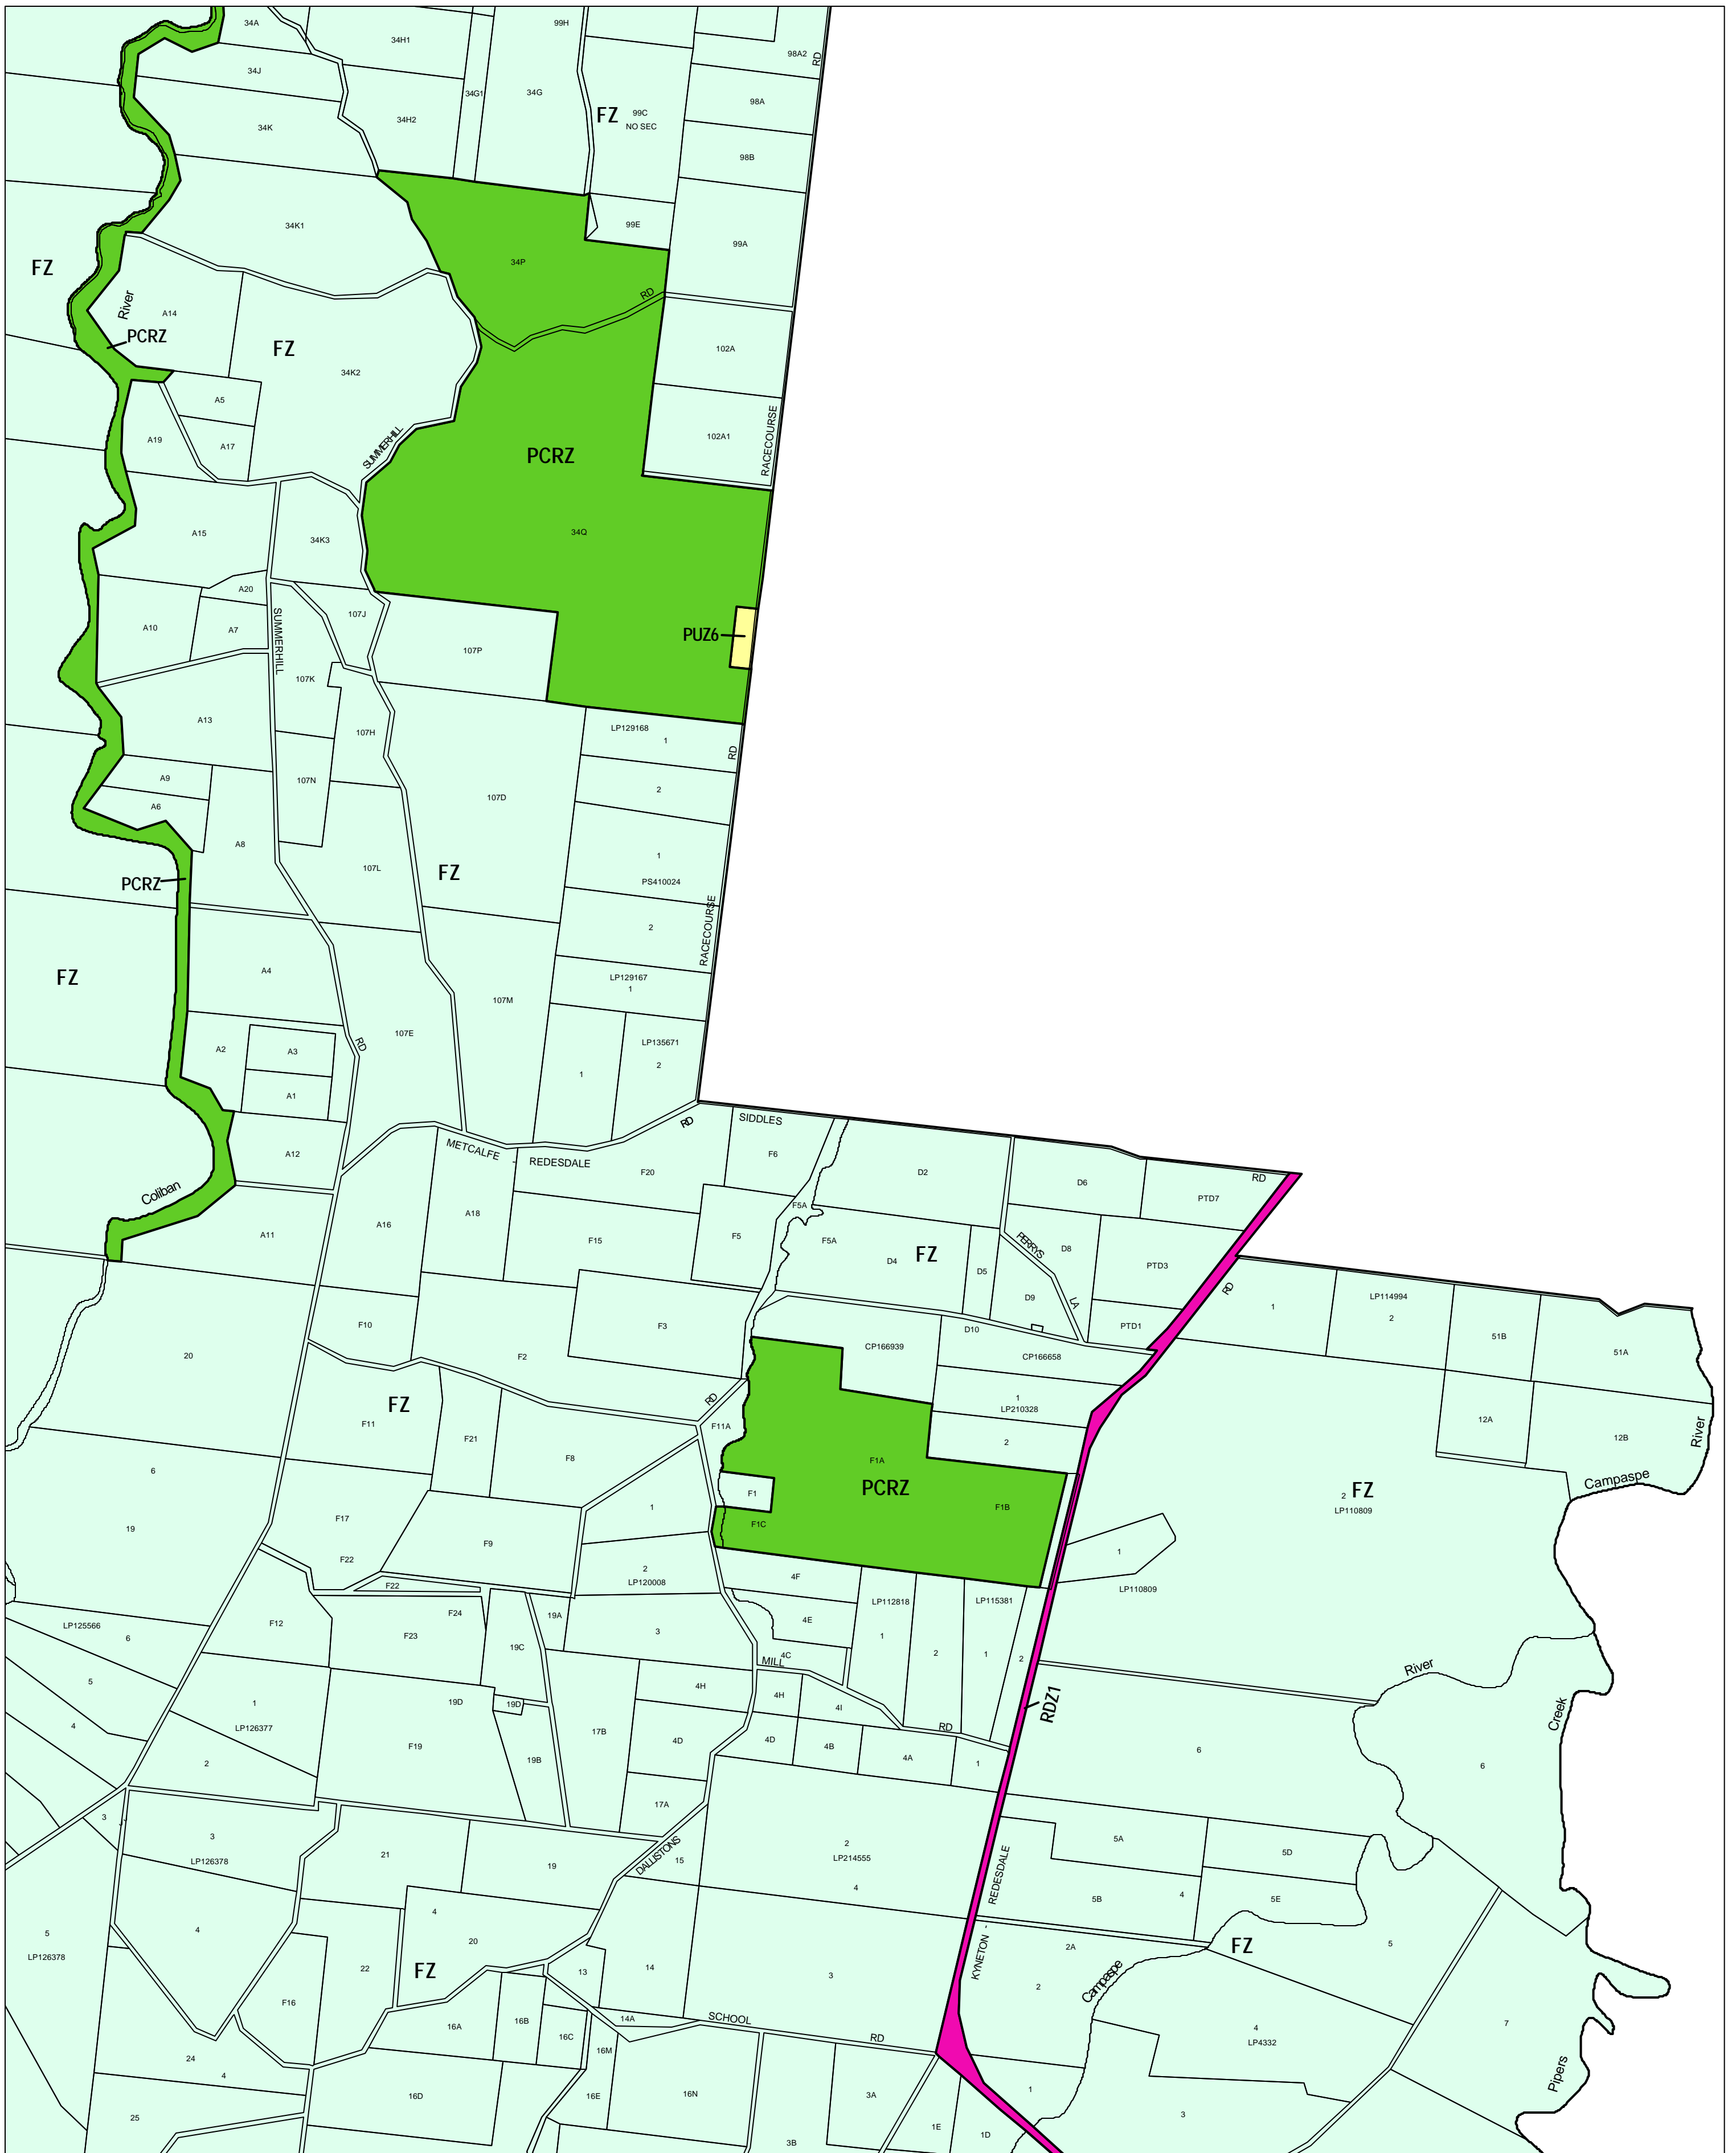

MOUNT ALEXANDER PLANNING SCHEME - LOCAL PROVISION

Public Land

- Public Conservation And Resource Zone
- Public Use Zone Local Government
- Road Zone Category 1

Rural

- Farming Zone

AUSTRALIAN MAP GRID ZONE 55

Printed: 14/8/2006

AMENDMENT C35