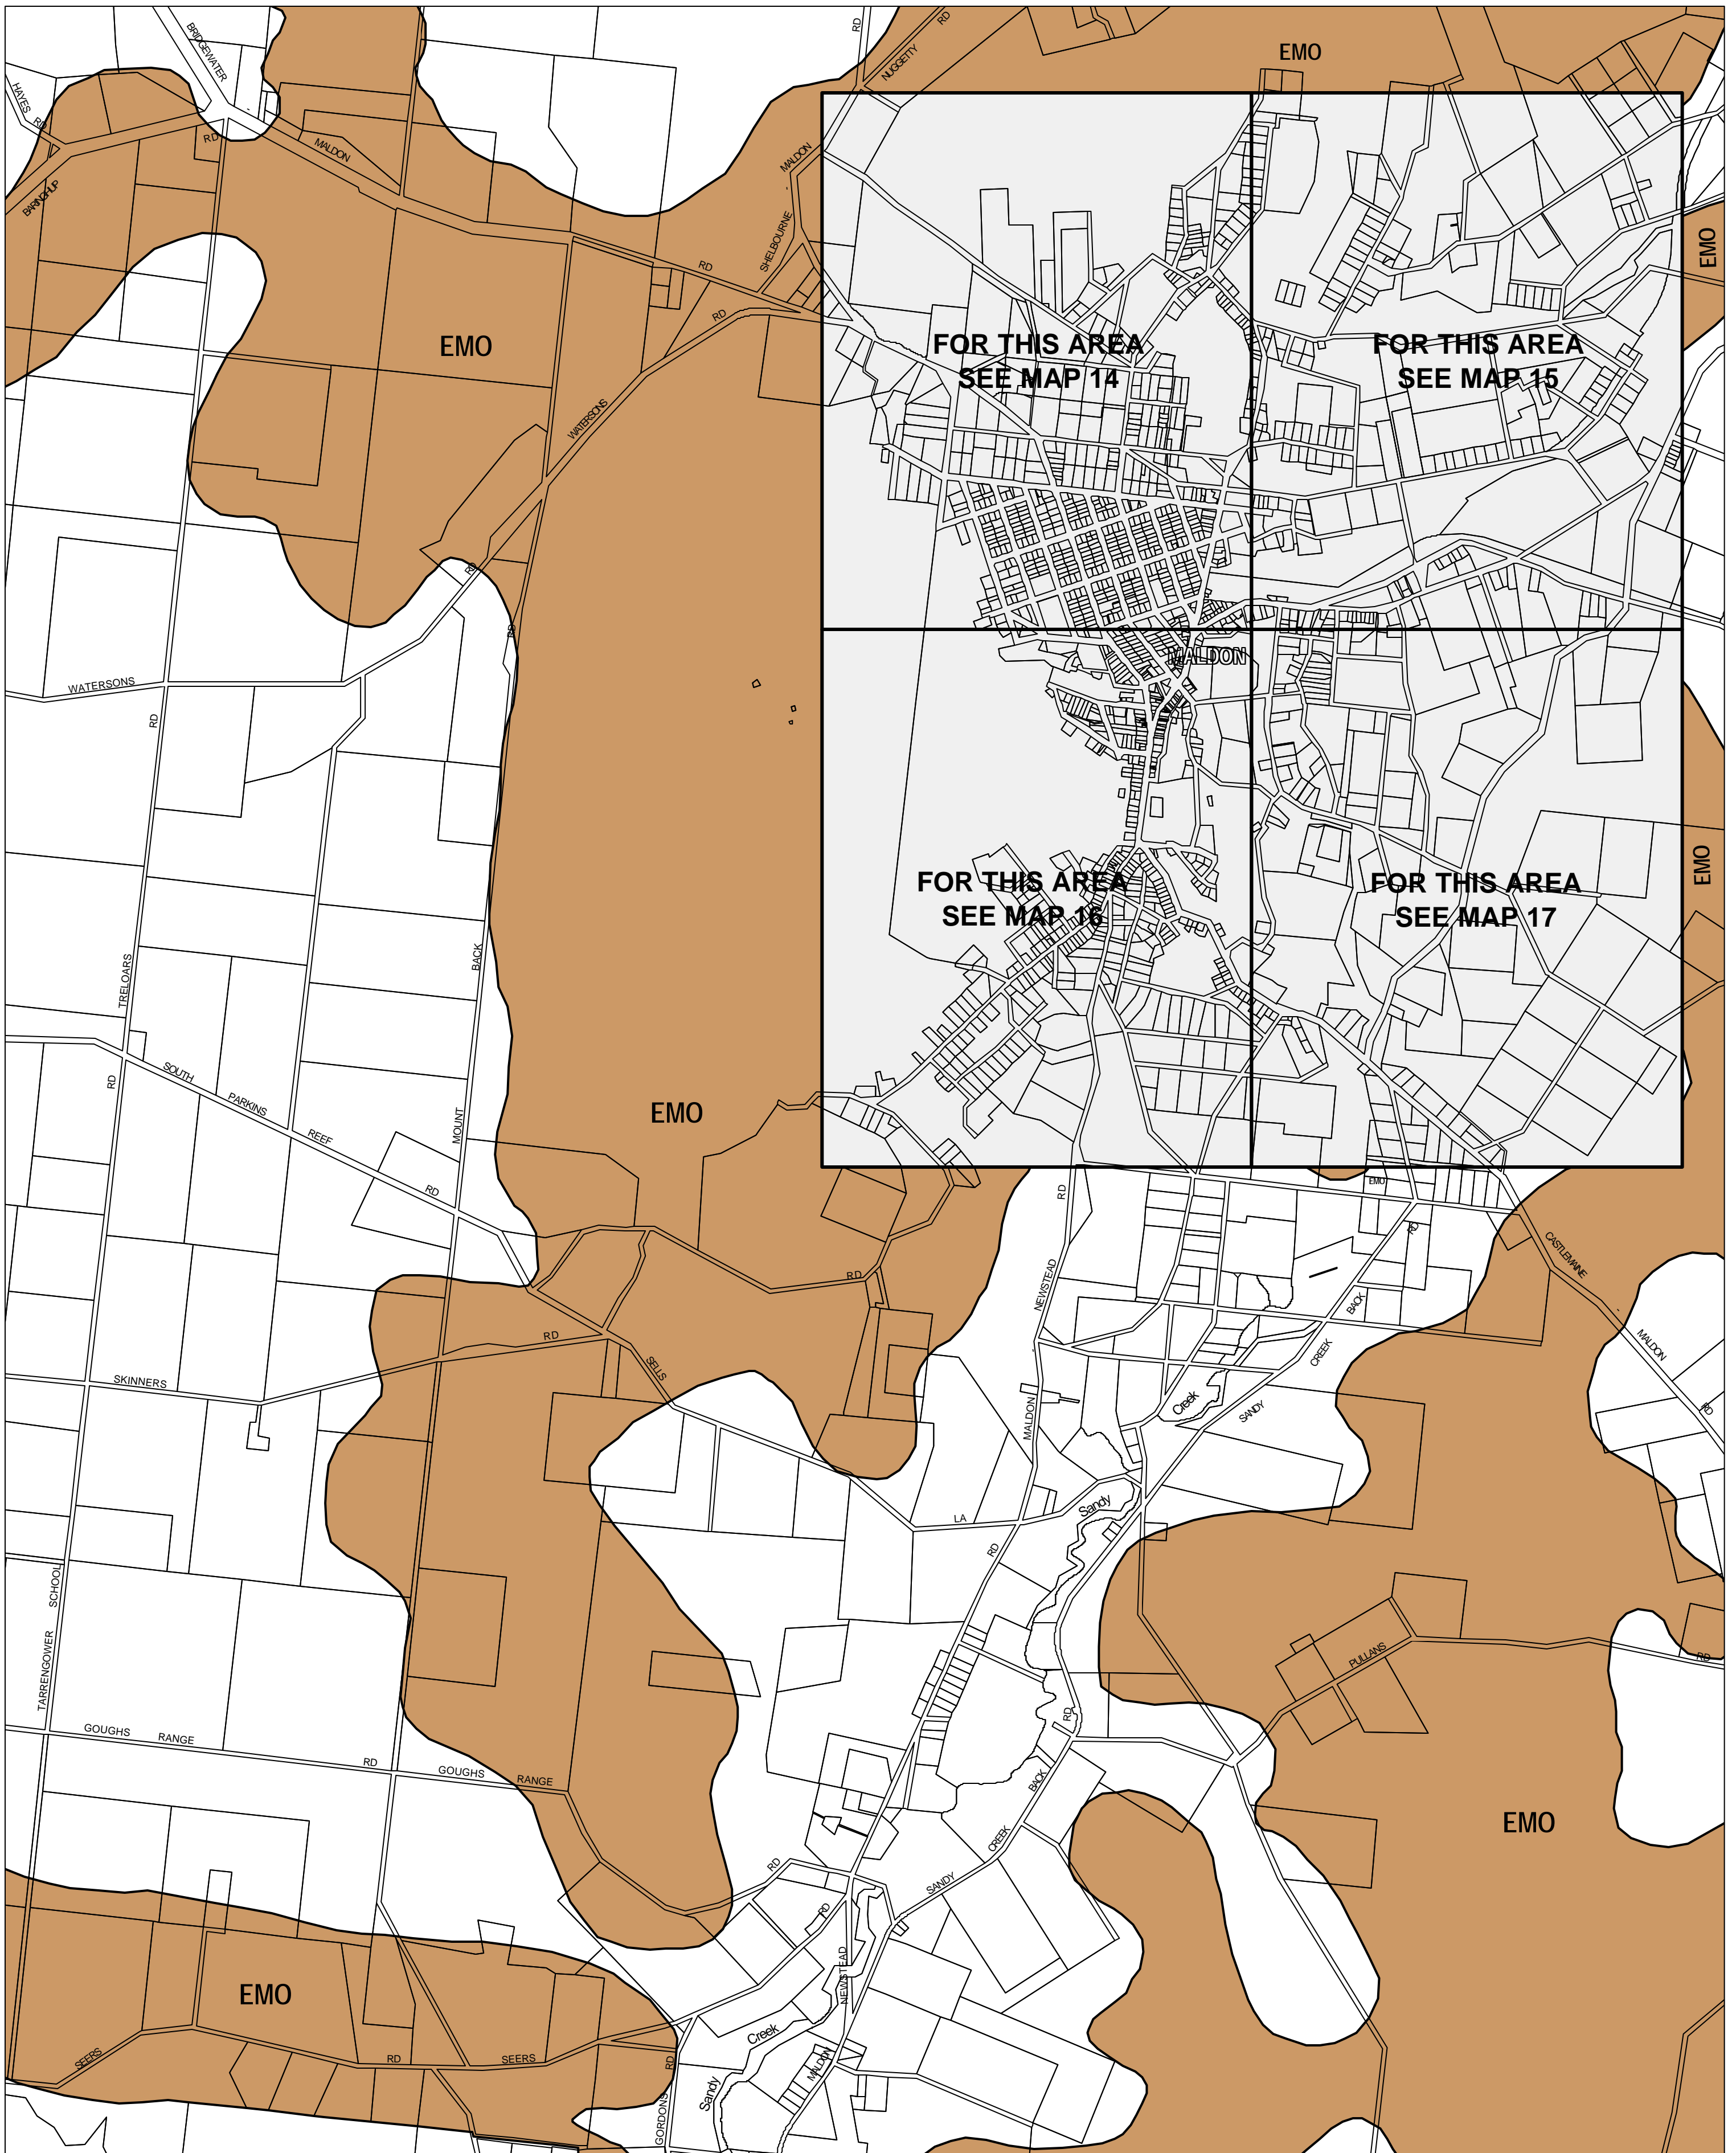

MOUNT ALEXANDER PLANNING SCHEME - LOCAL PROVISION

Overlays
Erosion Management Overlay

AUSTRALIAN MAP GRID ZONE 55

Printed: 4/10/2007