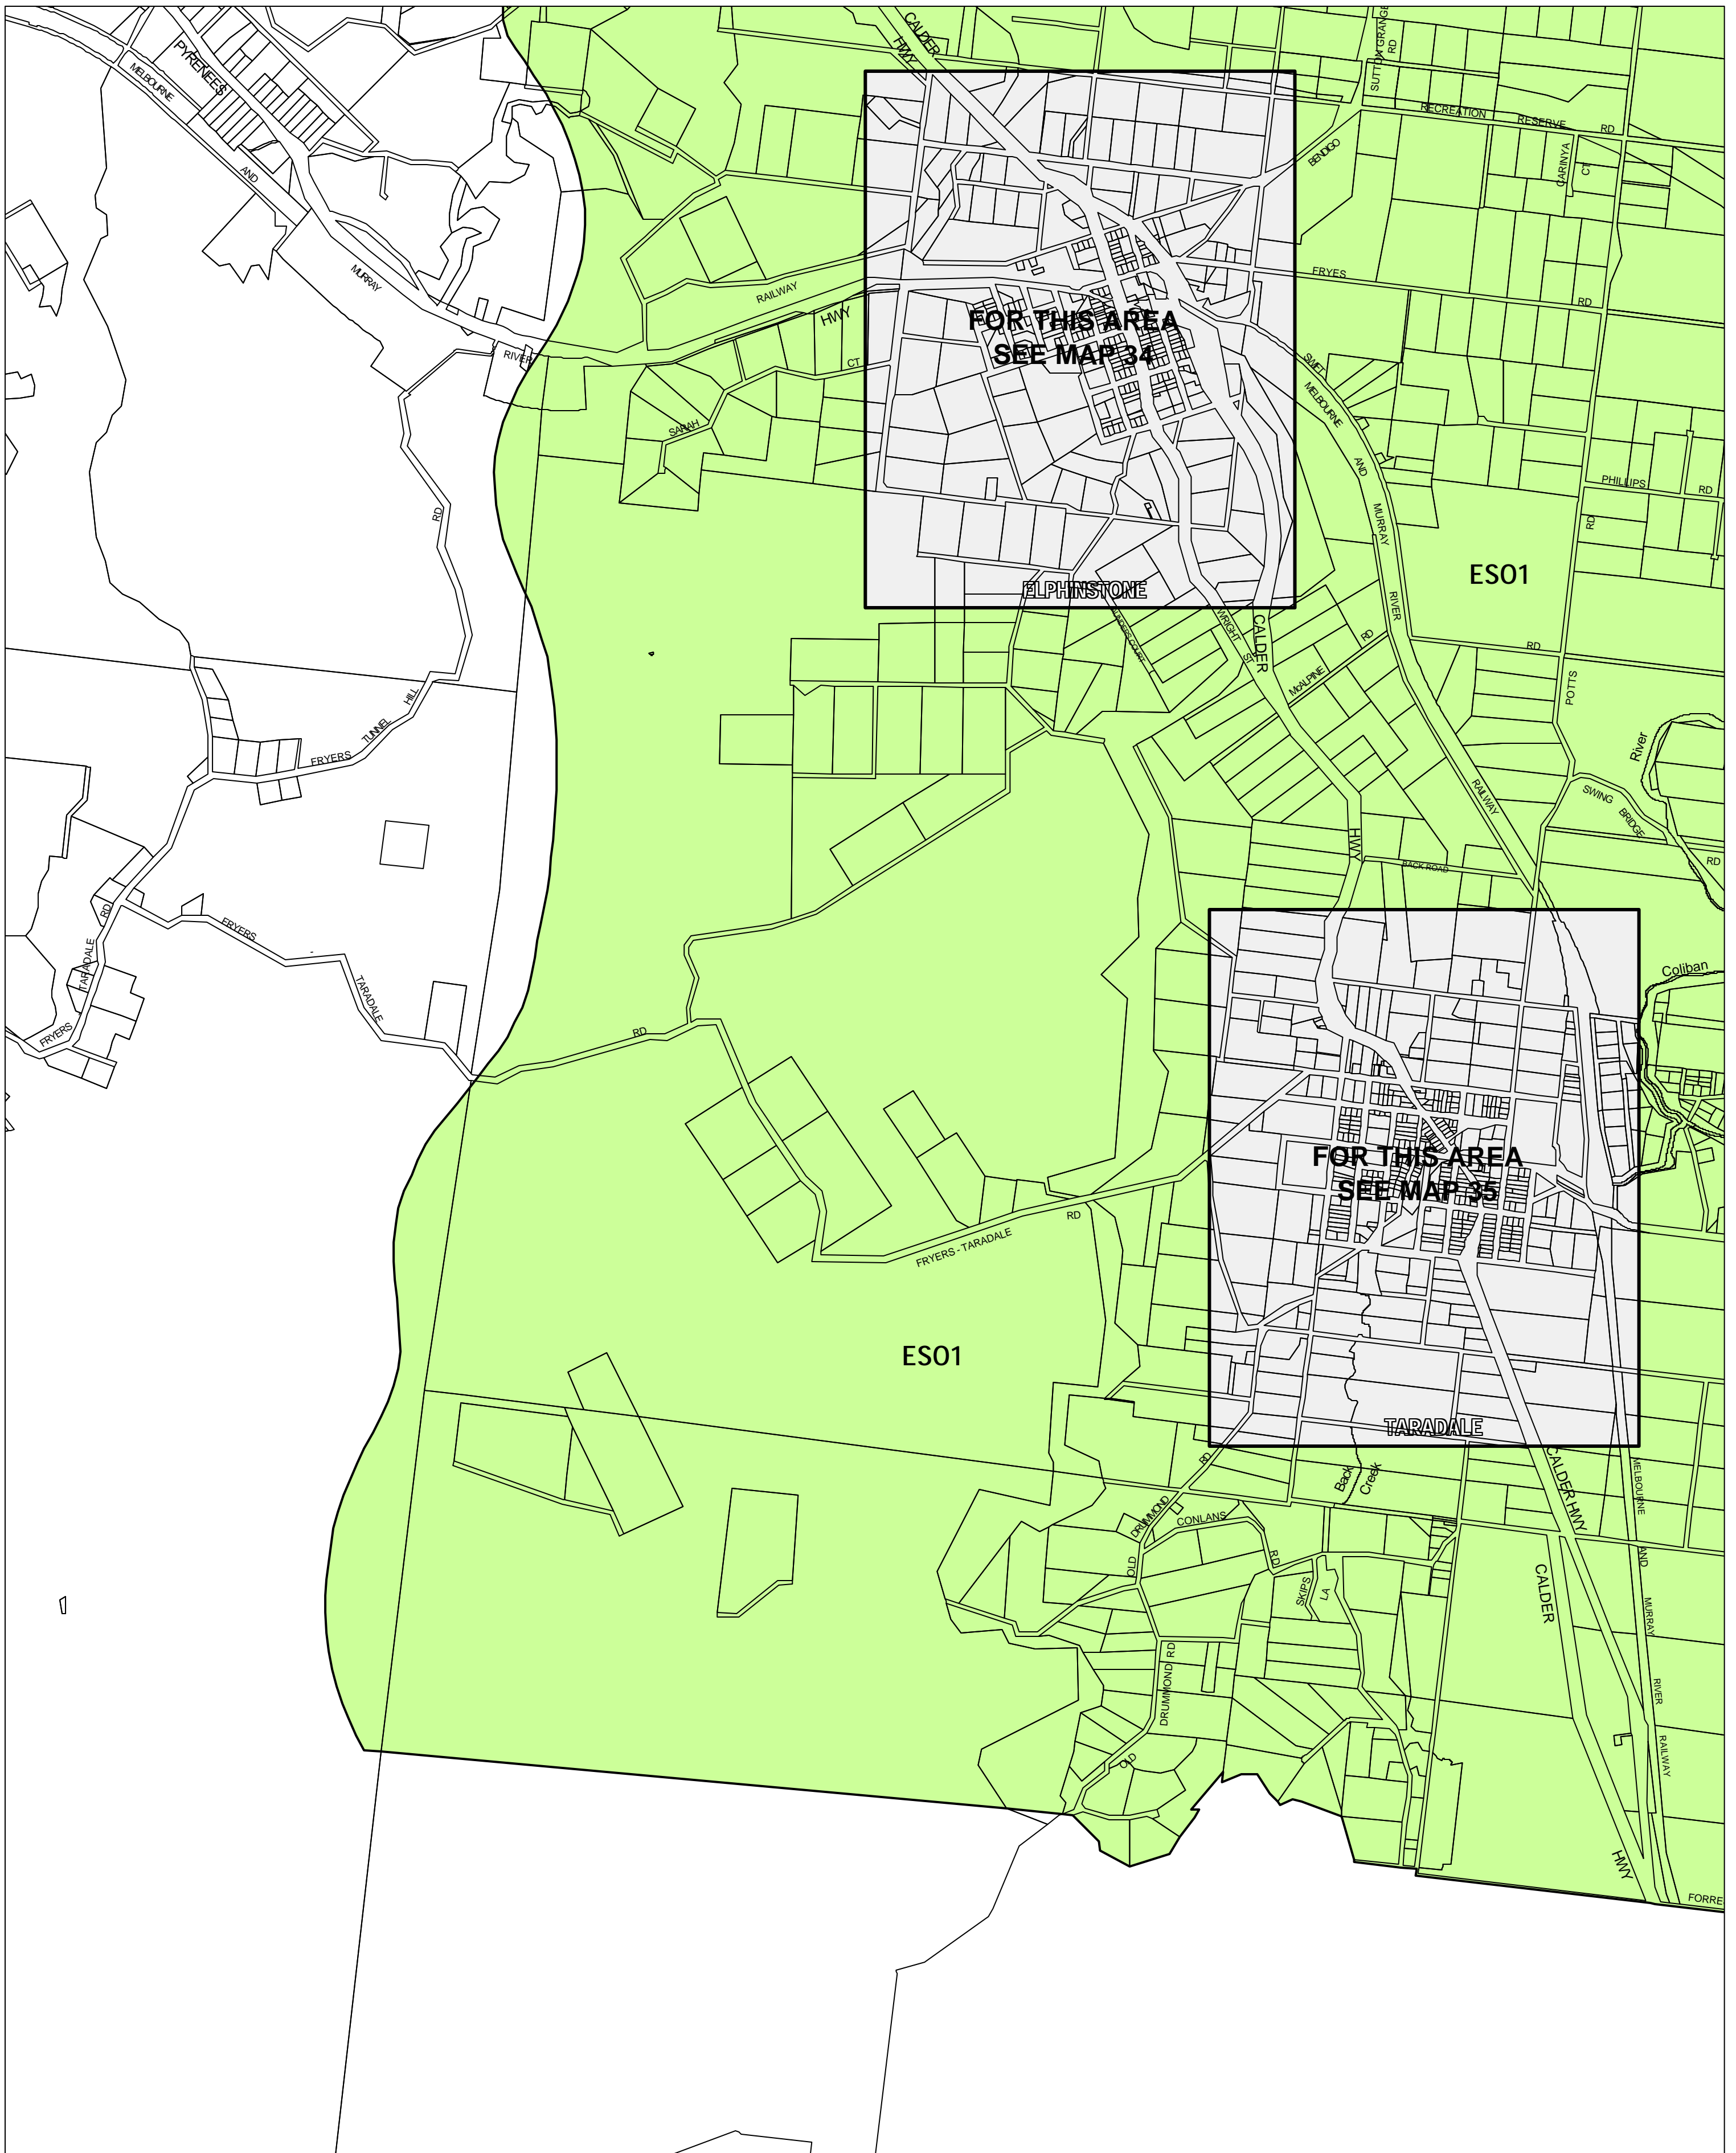

MOUNT ALEXANDER PLANNING SCHEME - LOCAL PROVISION

Overlays

ES01 Environmental Significance Overlay - Schedule 1

AUSTRALIAN MAP GRID ZONE 55

INDEX TO ADJOINING METRIC SERIES MAP

Printed: 3/10/2007