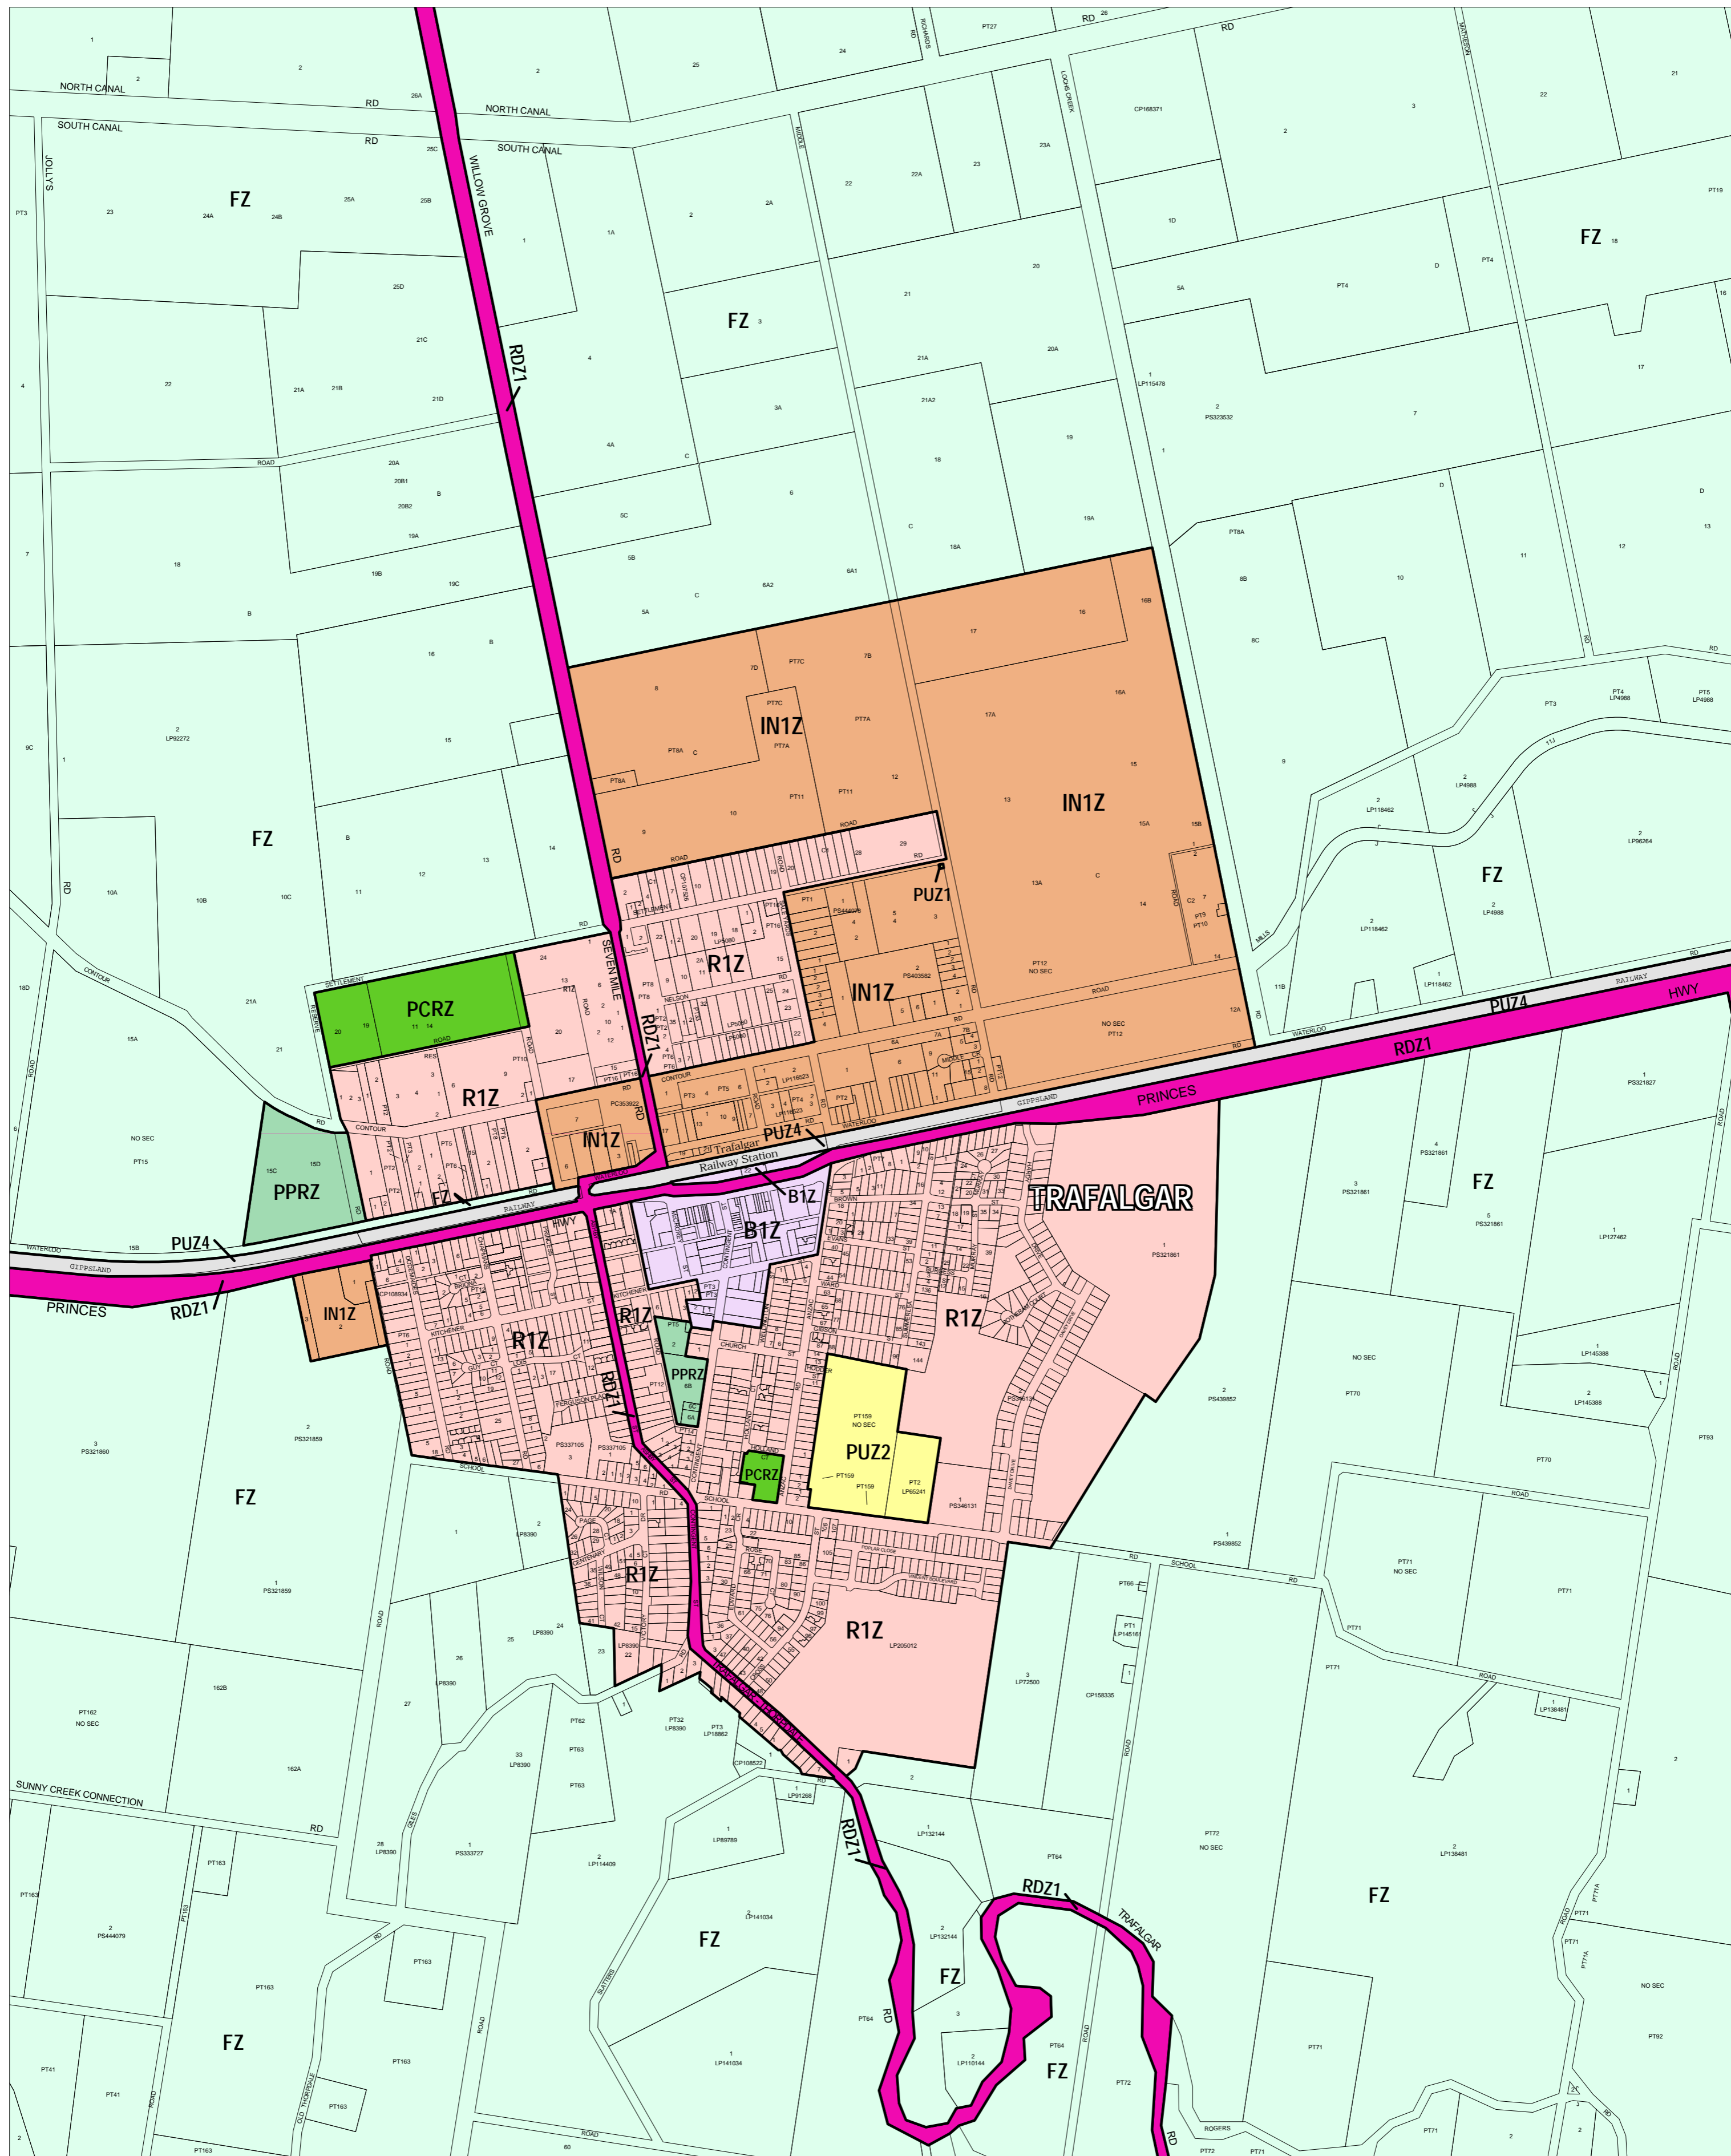

BAW BAW PLANNING SCHEME - LOCAL PROVISION

Business	Road Zone Category 1
B1Z Business 1 Zone	RDZ1 Road Zone Category 1
Industrial	Residential
IN1Z Industrial 1 Zone	R1Z Residential 1 Zone
Public Land	Rural
PCRZ Public Conservation And Resource Zone	FZ Farming Zone
PPRZ Public Park And Recreation Zone	
PUZ2 Public Use Zone Education	
PUZ1 Public Use Zone Service And Utility	
PUZ4 Public Use Zone Transport	

Amendment C35
Printed: 8/3/2006