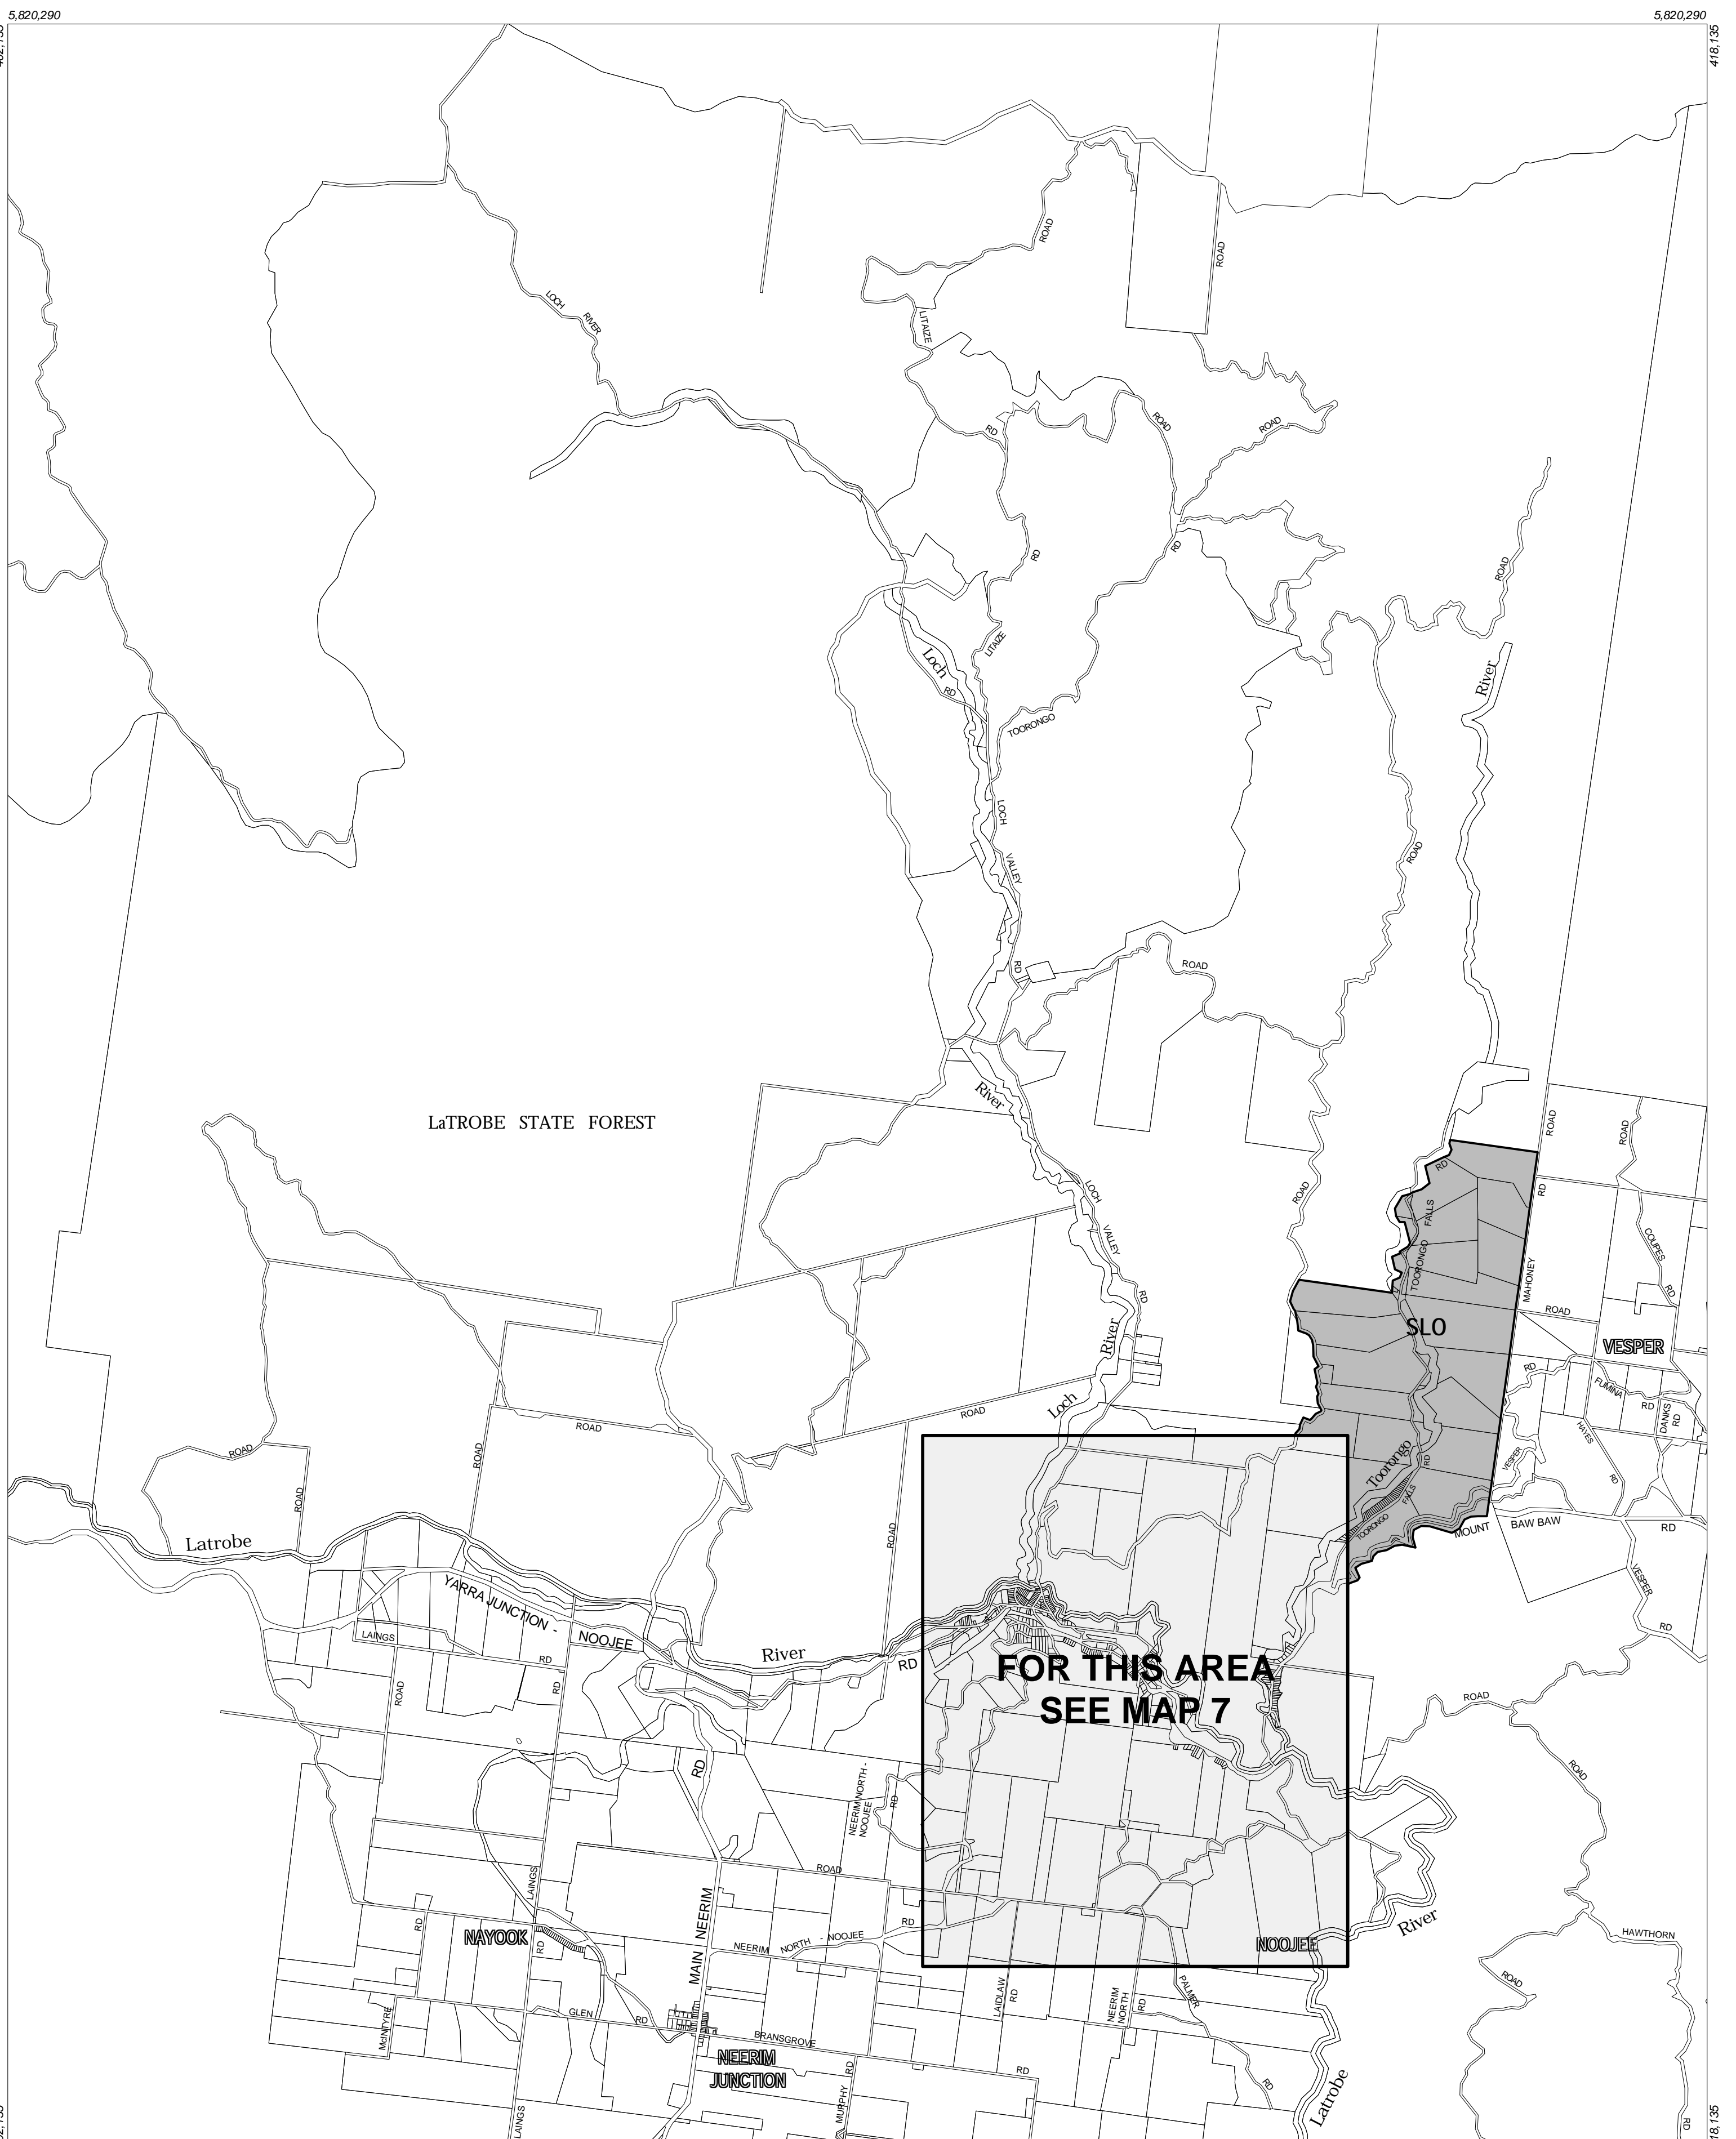

BAW BAW PLANNING SCHEME - LOCAL PROVISION

402,135
5,820,290
402,135
5,800,290

5,820,290
418,135
5,800,290
418,135

Overlays
SLO1 Significant Landscape Overlay - Schedule 1

AUSTRALIAN MAP GRID ZONE 55

Amendment C17
Printed: 3/22/2003