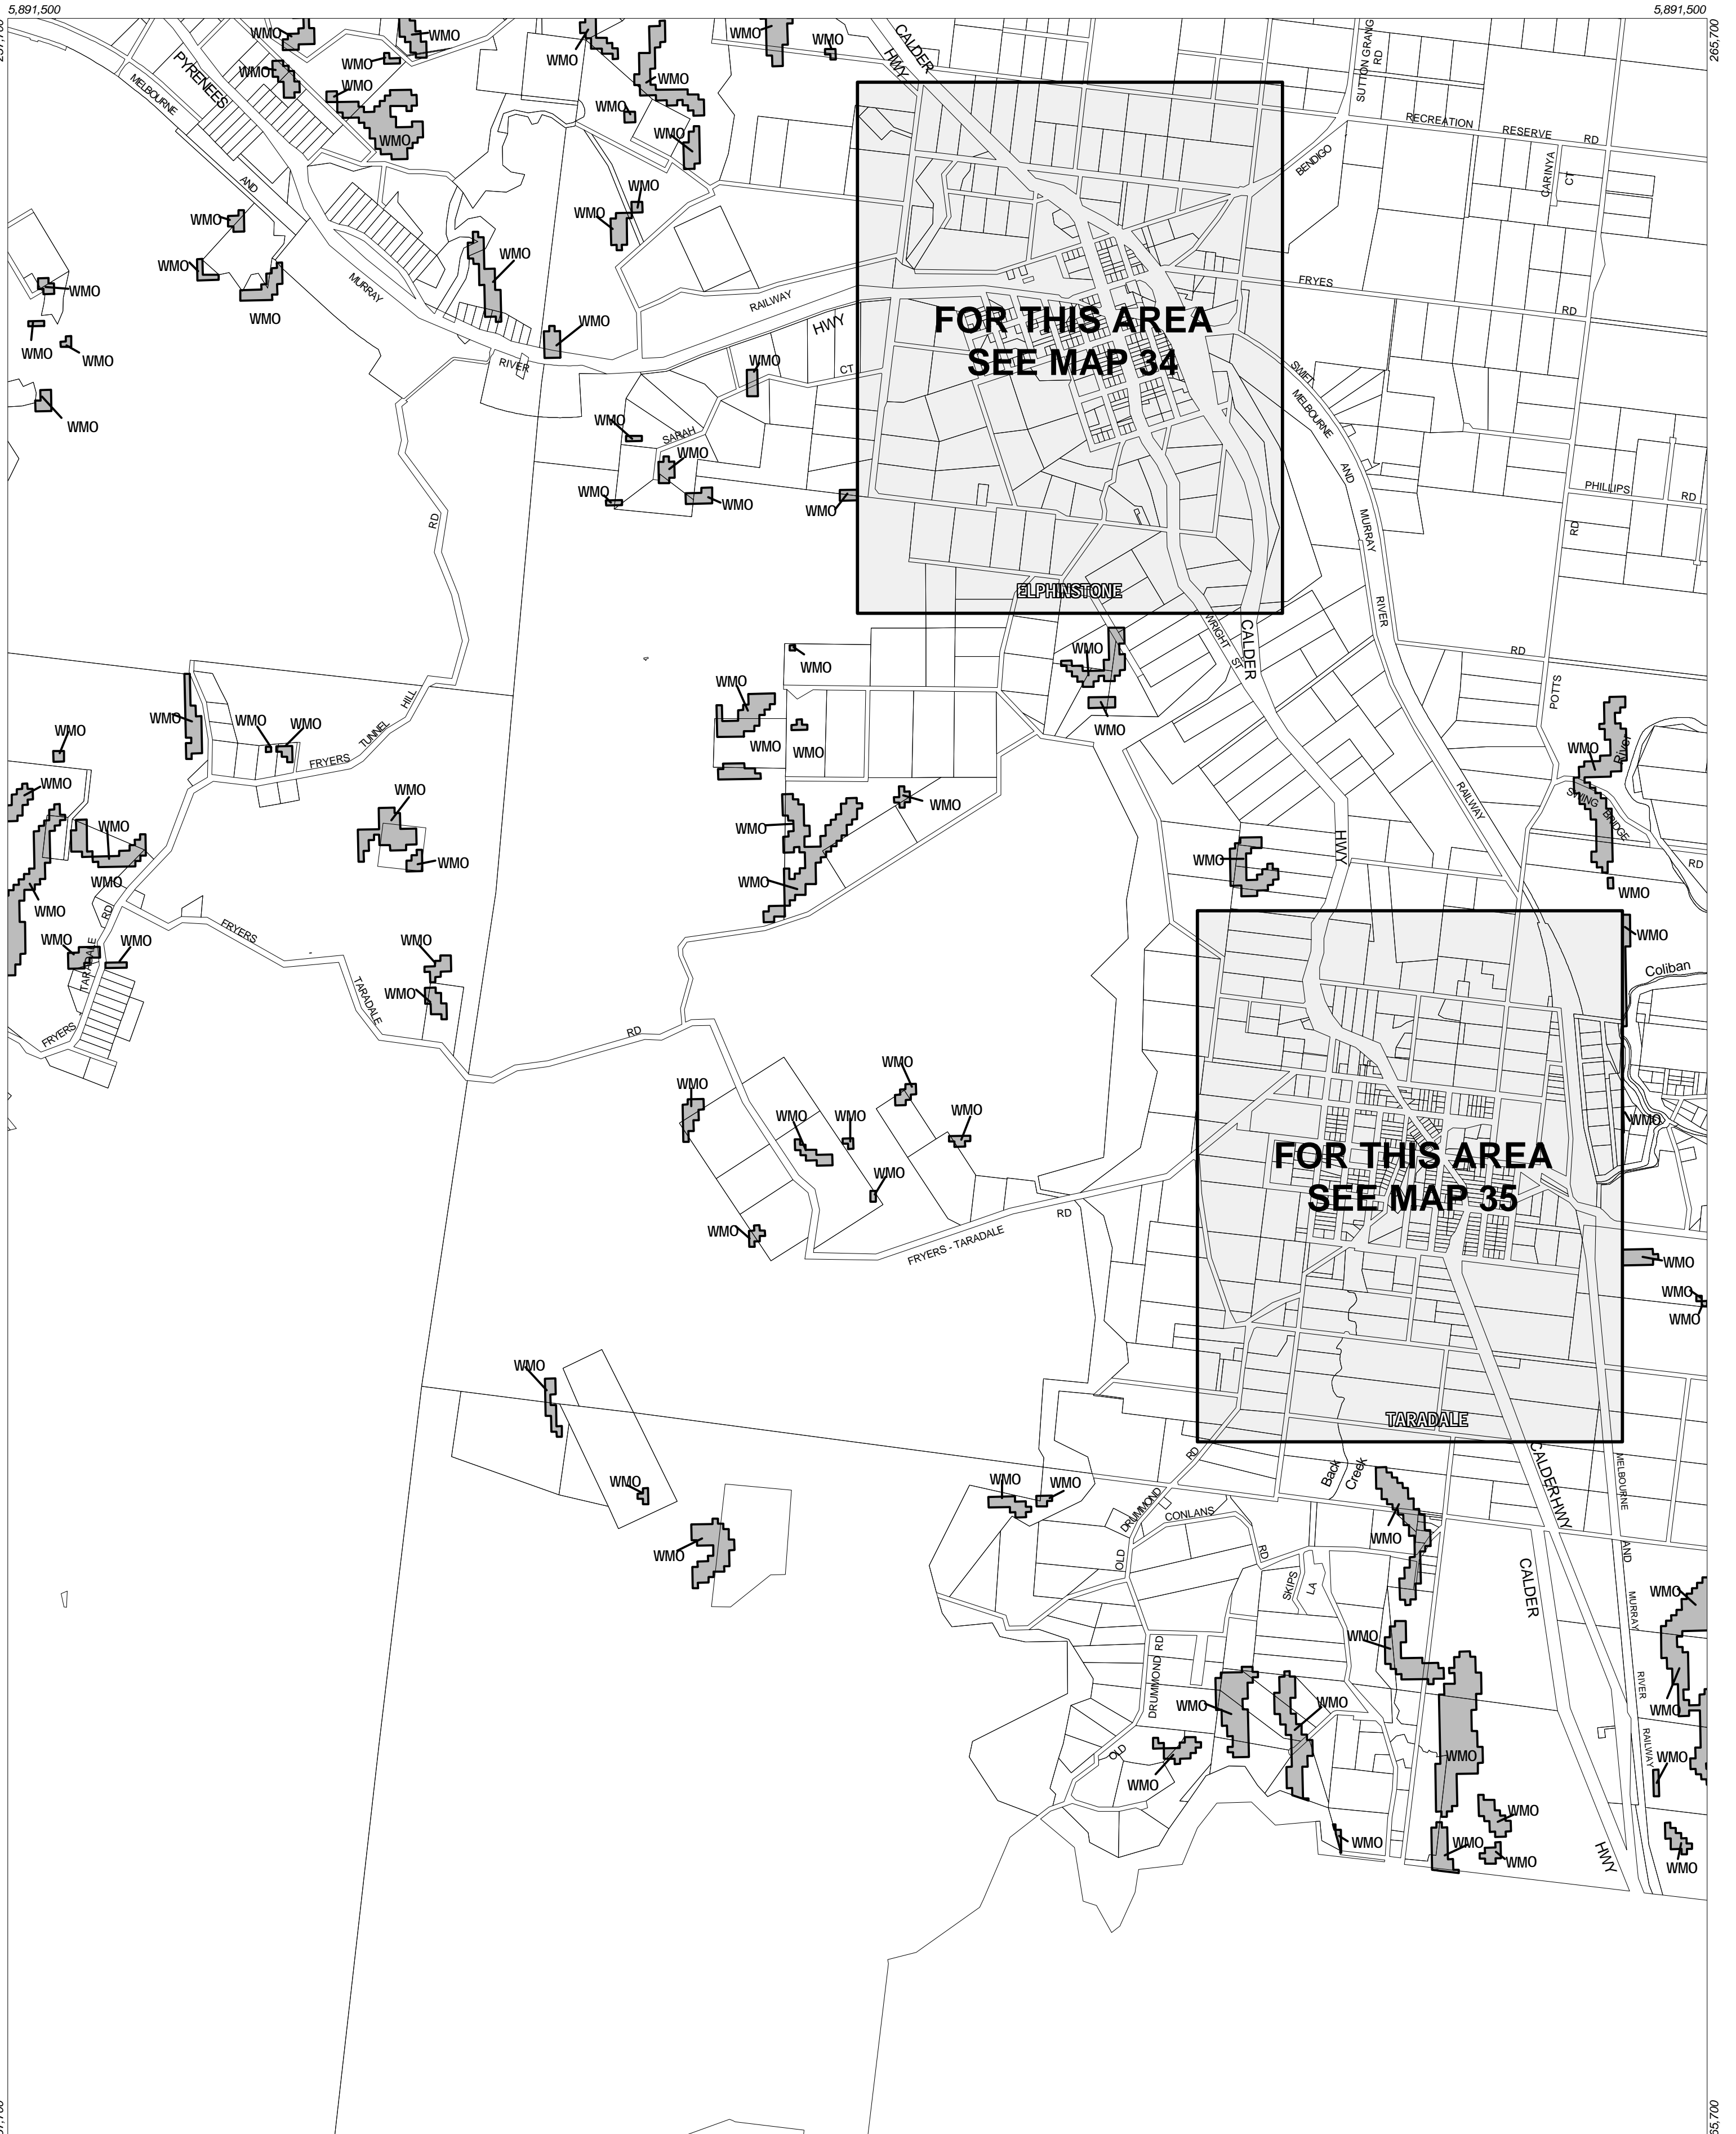

MOUNT ALEXANDER PLANNING SCHEME - LOCAL PROVISION

5,891,500 265,700 5,891,500 265,700

Overlays
 WMO Wildfire Management Overlay

This publication is copyright. No part may be reproduced by any process except in accordance with the provisions of the Copyright Act. © State of Victoria.
 This map should be read in conjunction with additional Planning Overlay Maps (if applicable) as indicated on the INDEX TO MAPS.

500 1000 1500 m
 AUSTRALIAN MAP GRID ZONE 55

Printed: 2/5/2003

INDEX TO ADJOINING METRIC SERIES MAP

1	2	3	4	5	6	7	8	9
10	11	12	13	14	15	16	17	18
19	20	21	22	23	24	25	26	27
28	29	30	31	32	33	34	35	36
37	38	39	40	41				