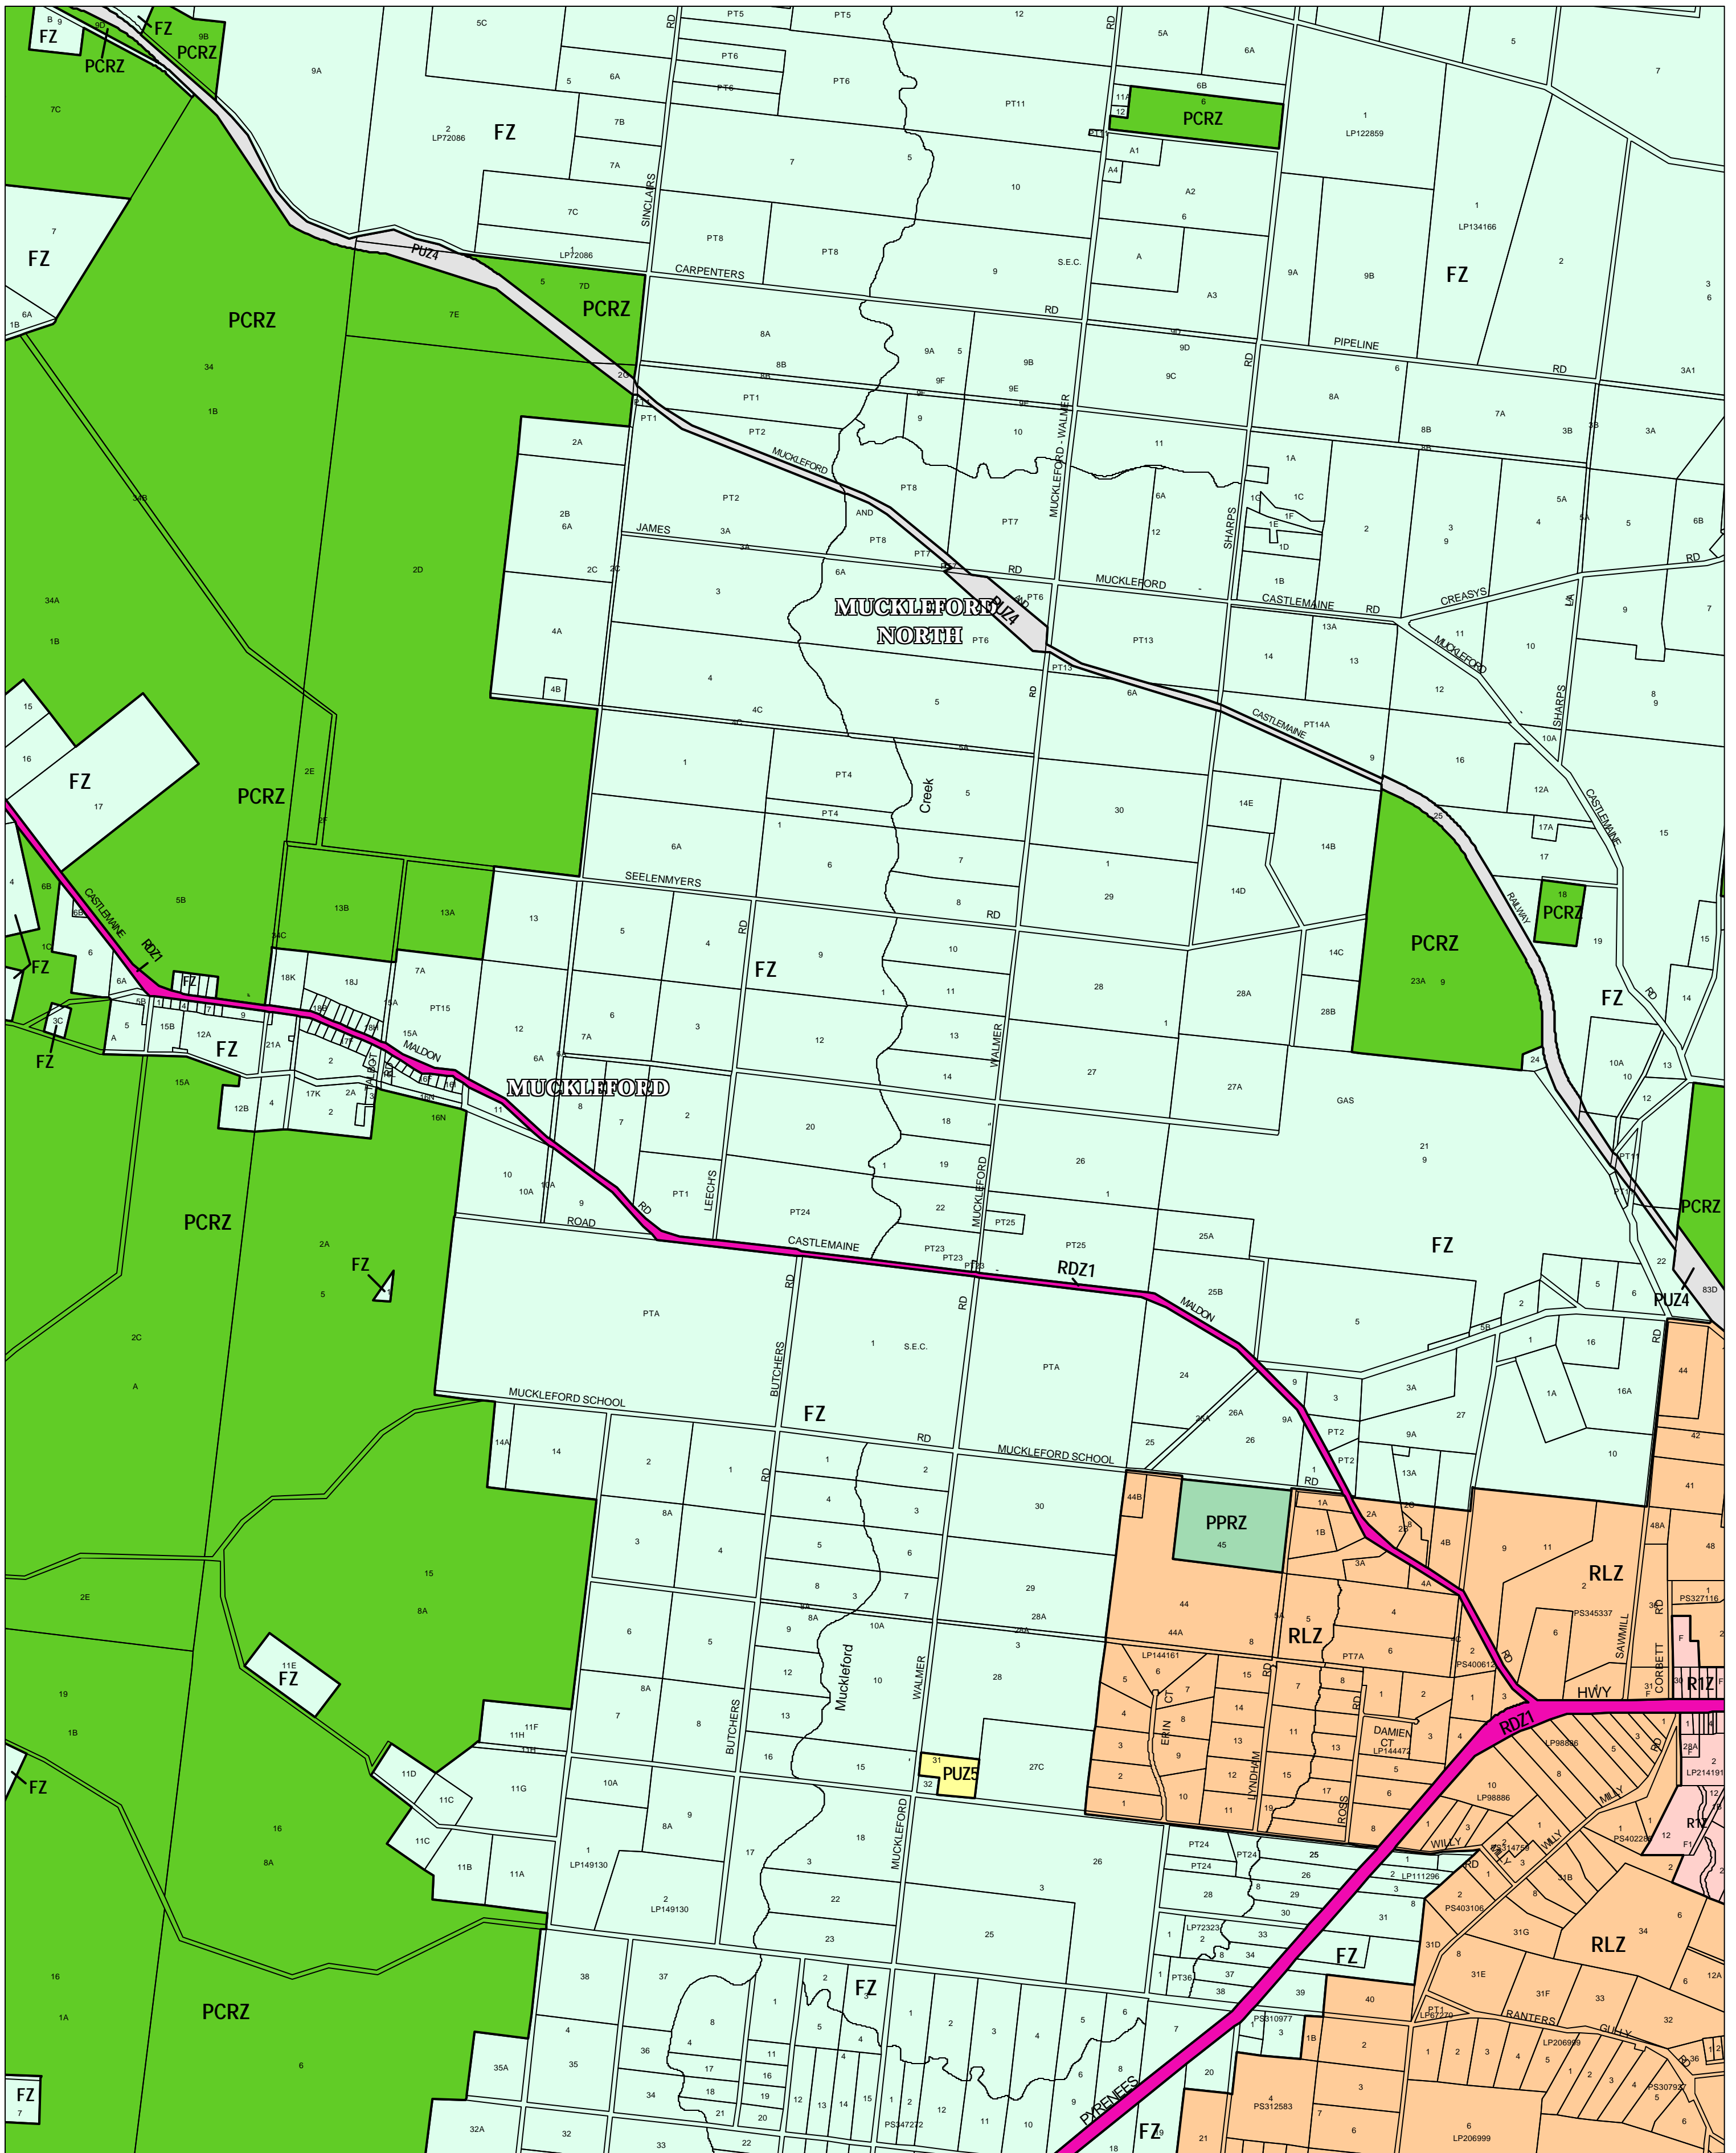

MOUNT ALEXANDER PLANNING SCHEME - LOCAL PROVISION

Public Land	Rural Living Zone
Public Conservation And Resource Zone	RLZ
Public Park And Recreation Zone	
Public Use Zone	
Cemeterycrematorium	
Public Use Zone Transport	
Road Zone Category 1	
Residential	
Residential 1 Zone	
Rural	
Farming Zone