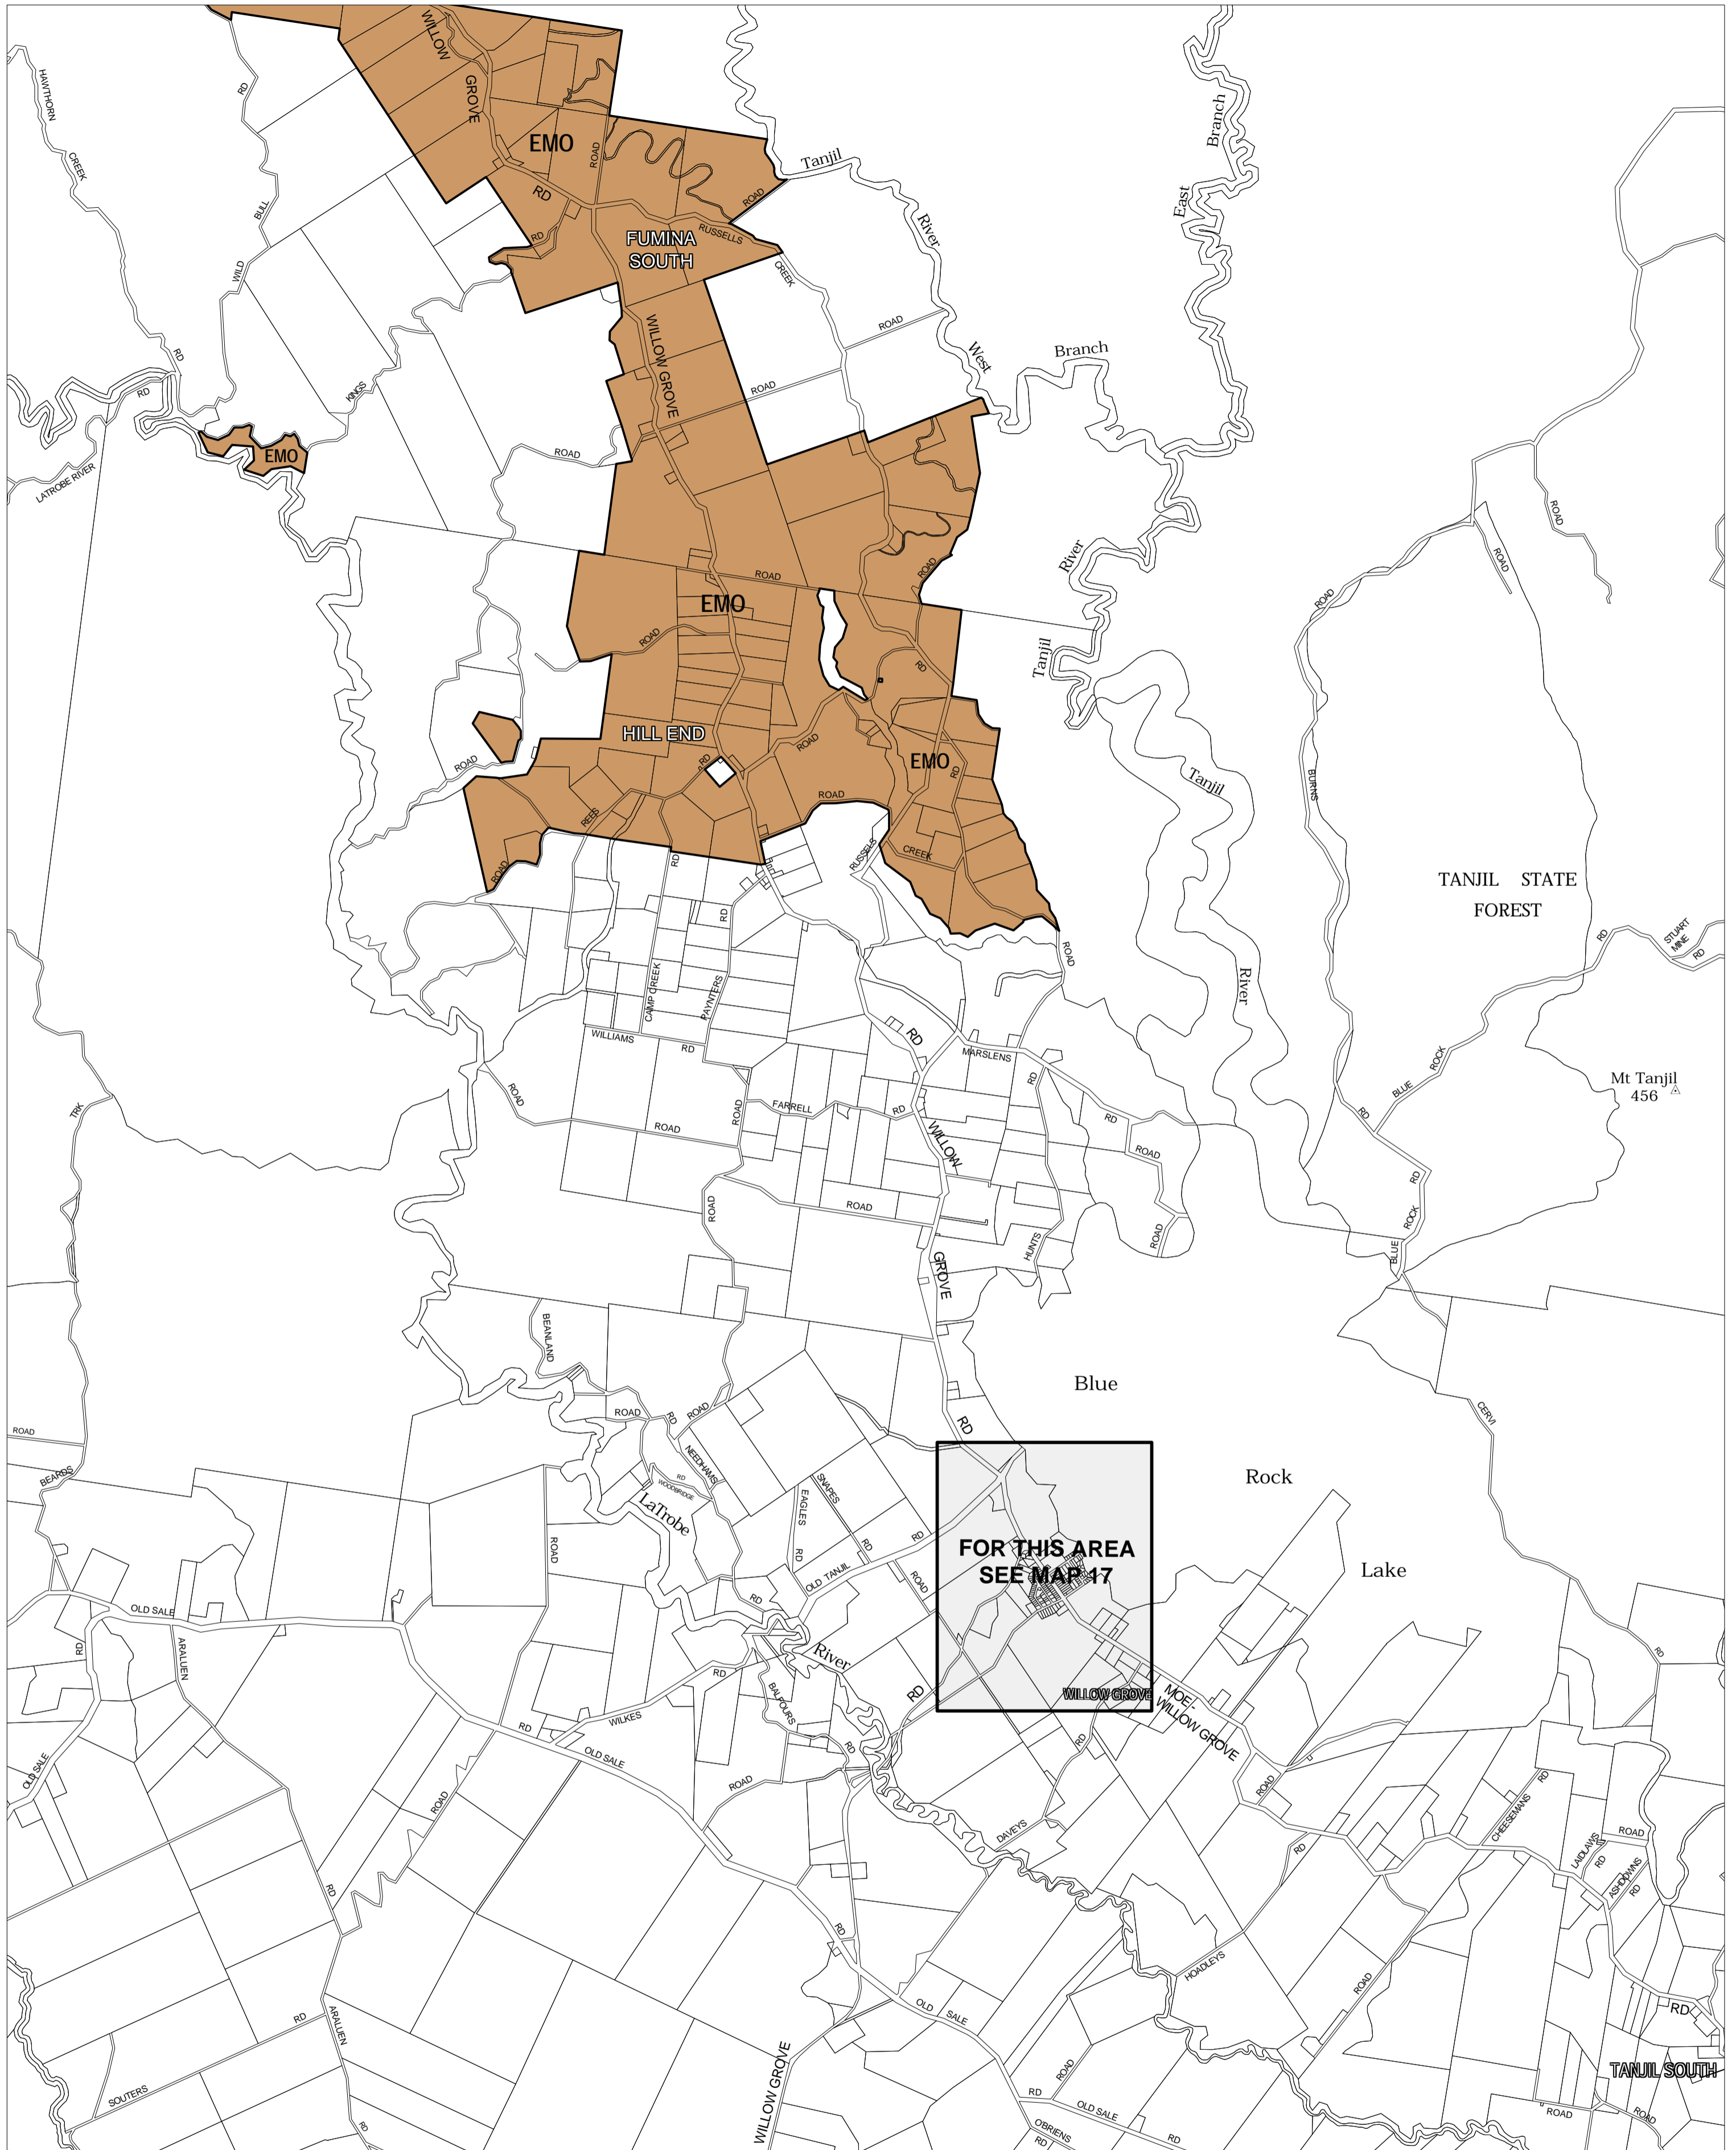

BAW BAW PLANNING SCHEME - LOCAL PROVISION

Overlays
EMO Erosion Management Overlay

AUSTRALIAN MAP GRID ZONE 55

INDEX TO ADJOINING METRIC SERIES MAP

Printed: 18/7/2007

AMENDMENT C17