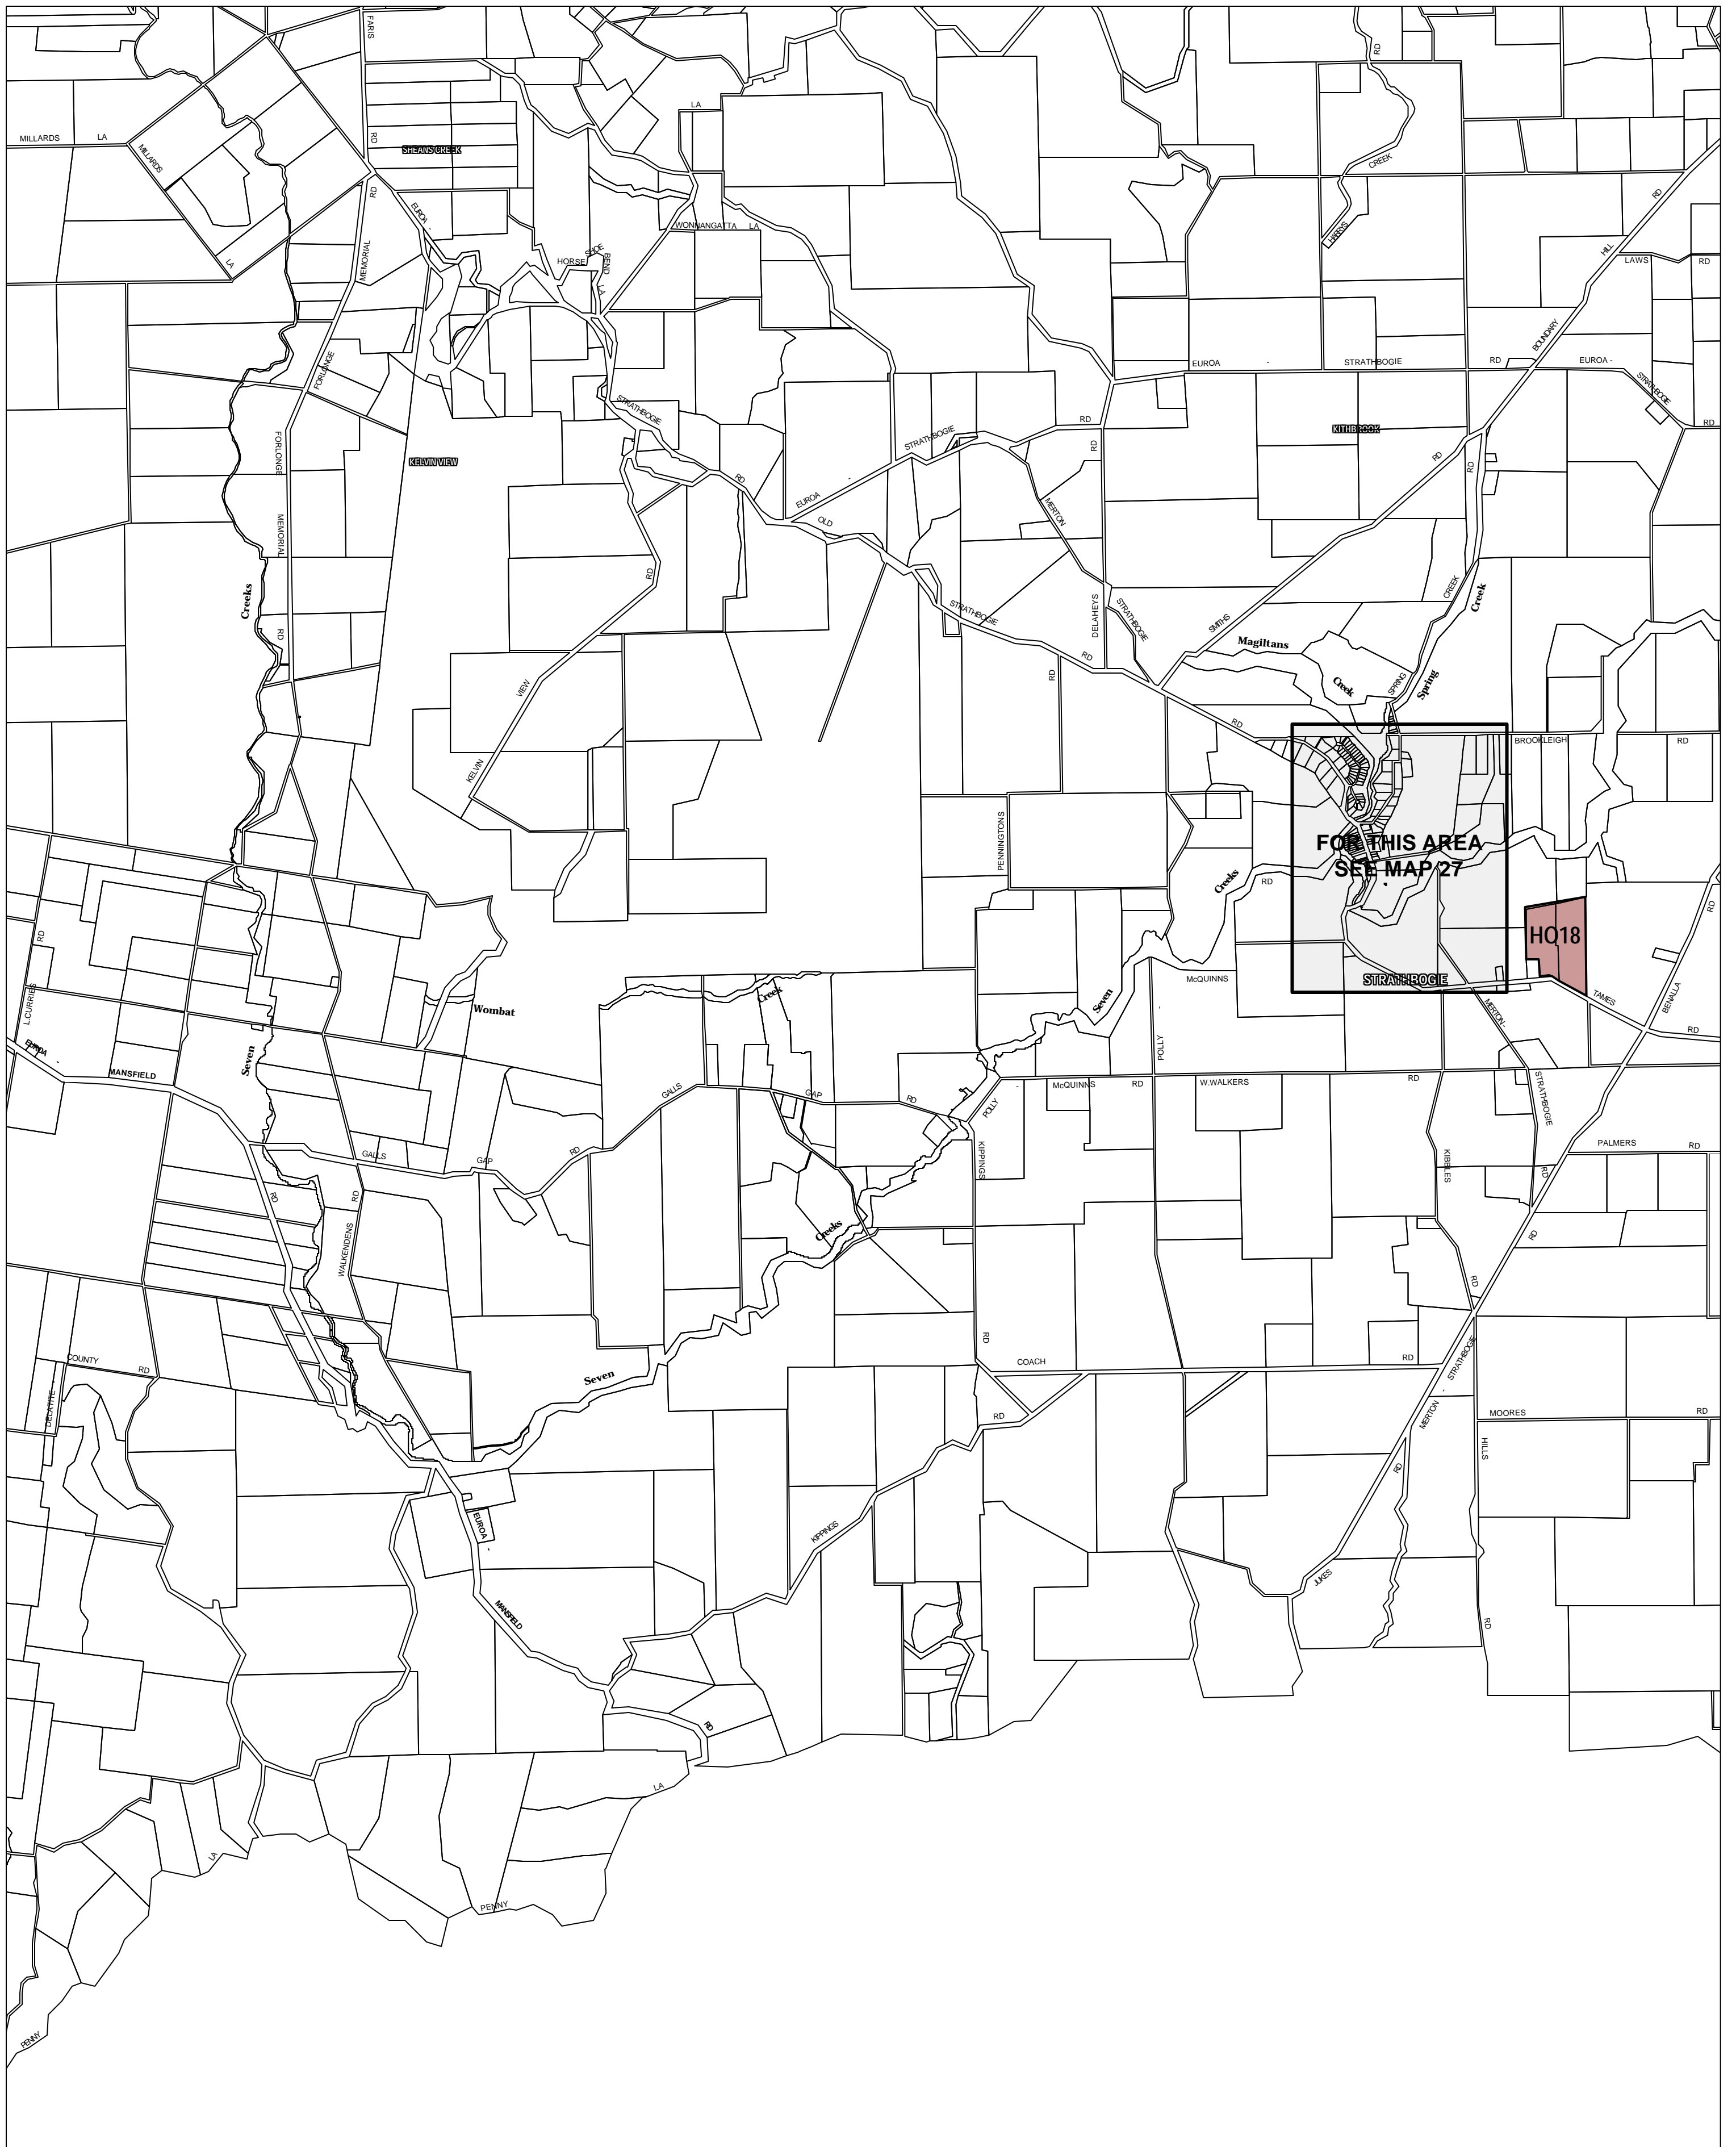

STRATHBOGIE PLANNING SCHEME - LOCAL PROVISION

Overlays

HO Heritage Overlay

AUSTRALIAN MAP GRID ZONE 55

INDEX TO ADJOINING METRIC SERIES MAP

Printed: 12/6/2007