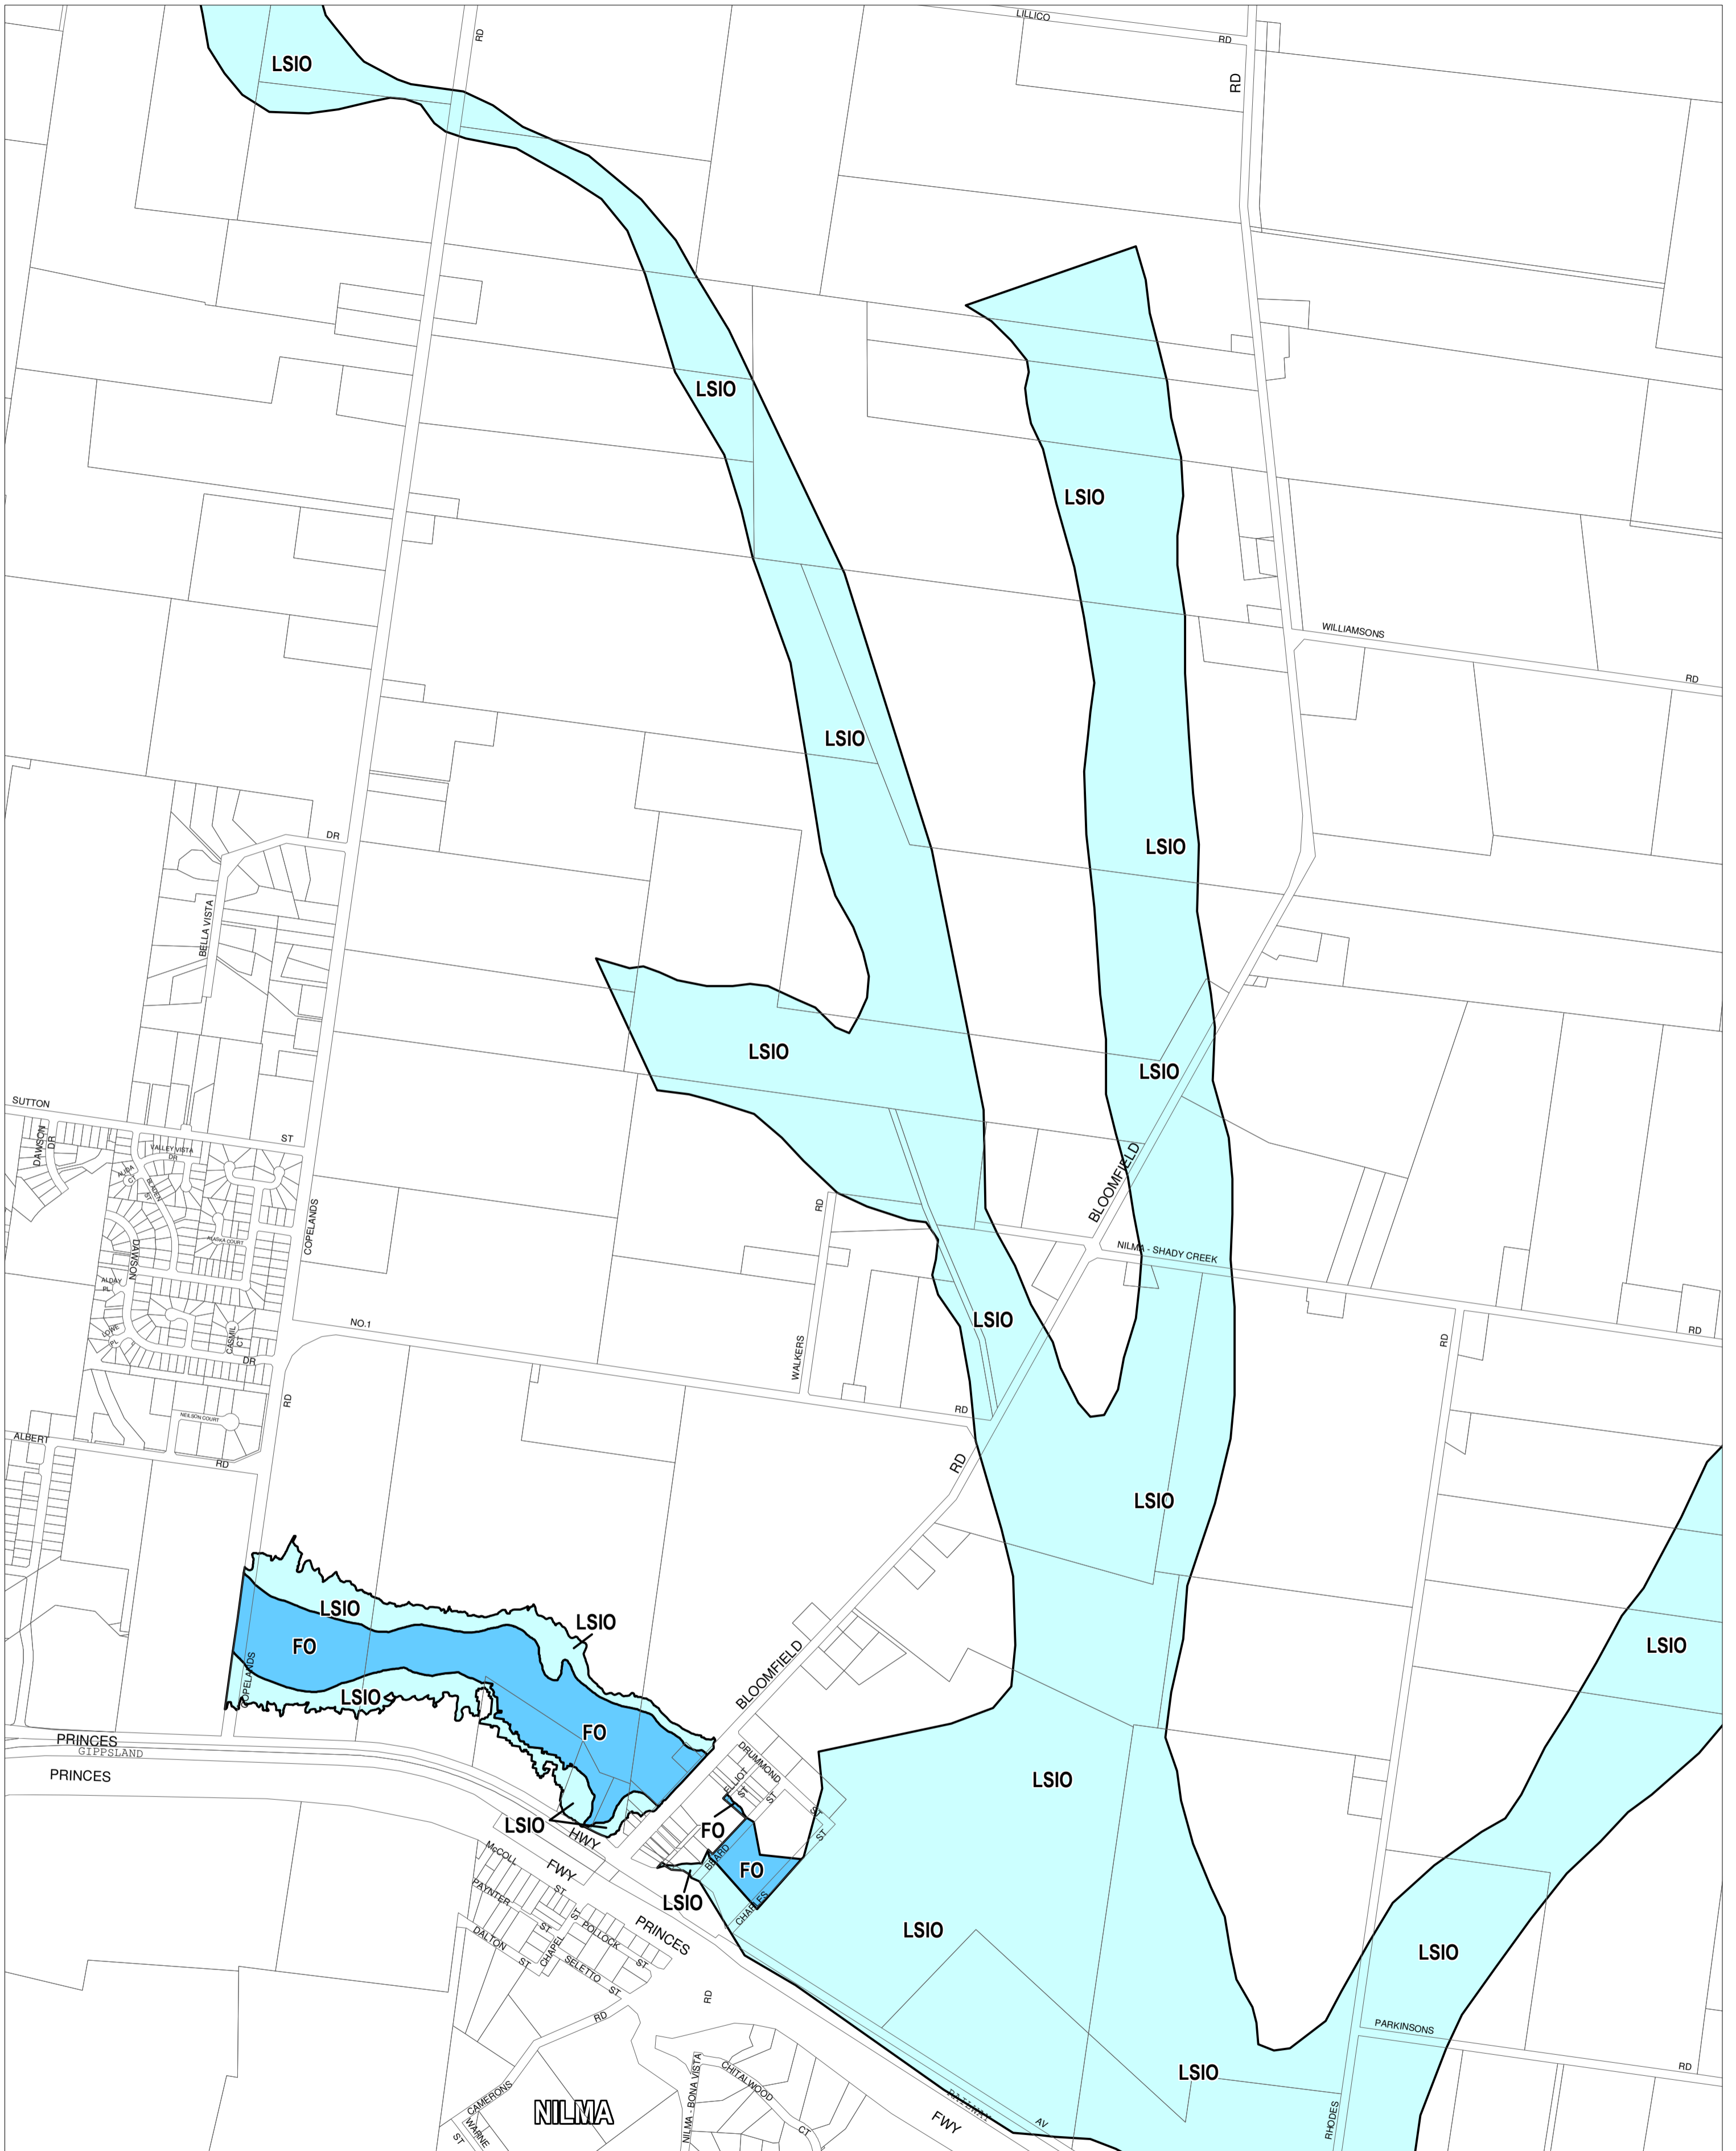

BAW BAW PLANNING SCHEME - LOCAL PROVISION

Overlays

- Floodway Overlay
- Land Subject To Inundation Overlay

AUSTRALIAN MAP GRID ZONE 55

INDEX TO ADJOINING METRIC SERIES MAP

Printed: 2/8/2012

AMENDMENT C78