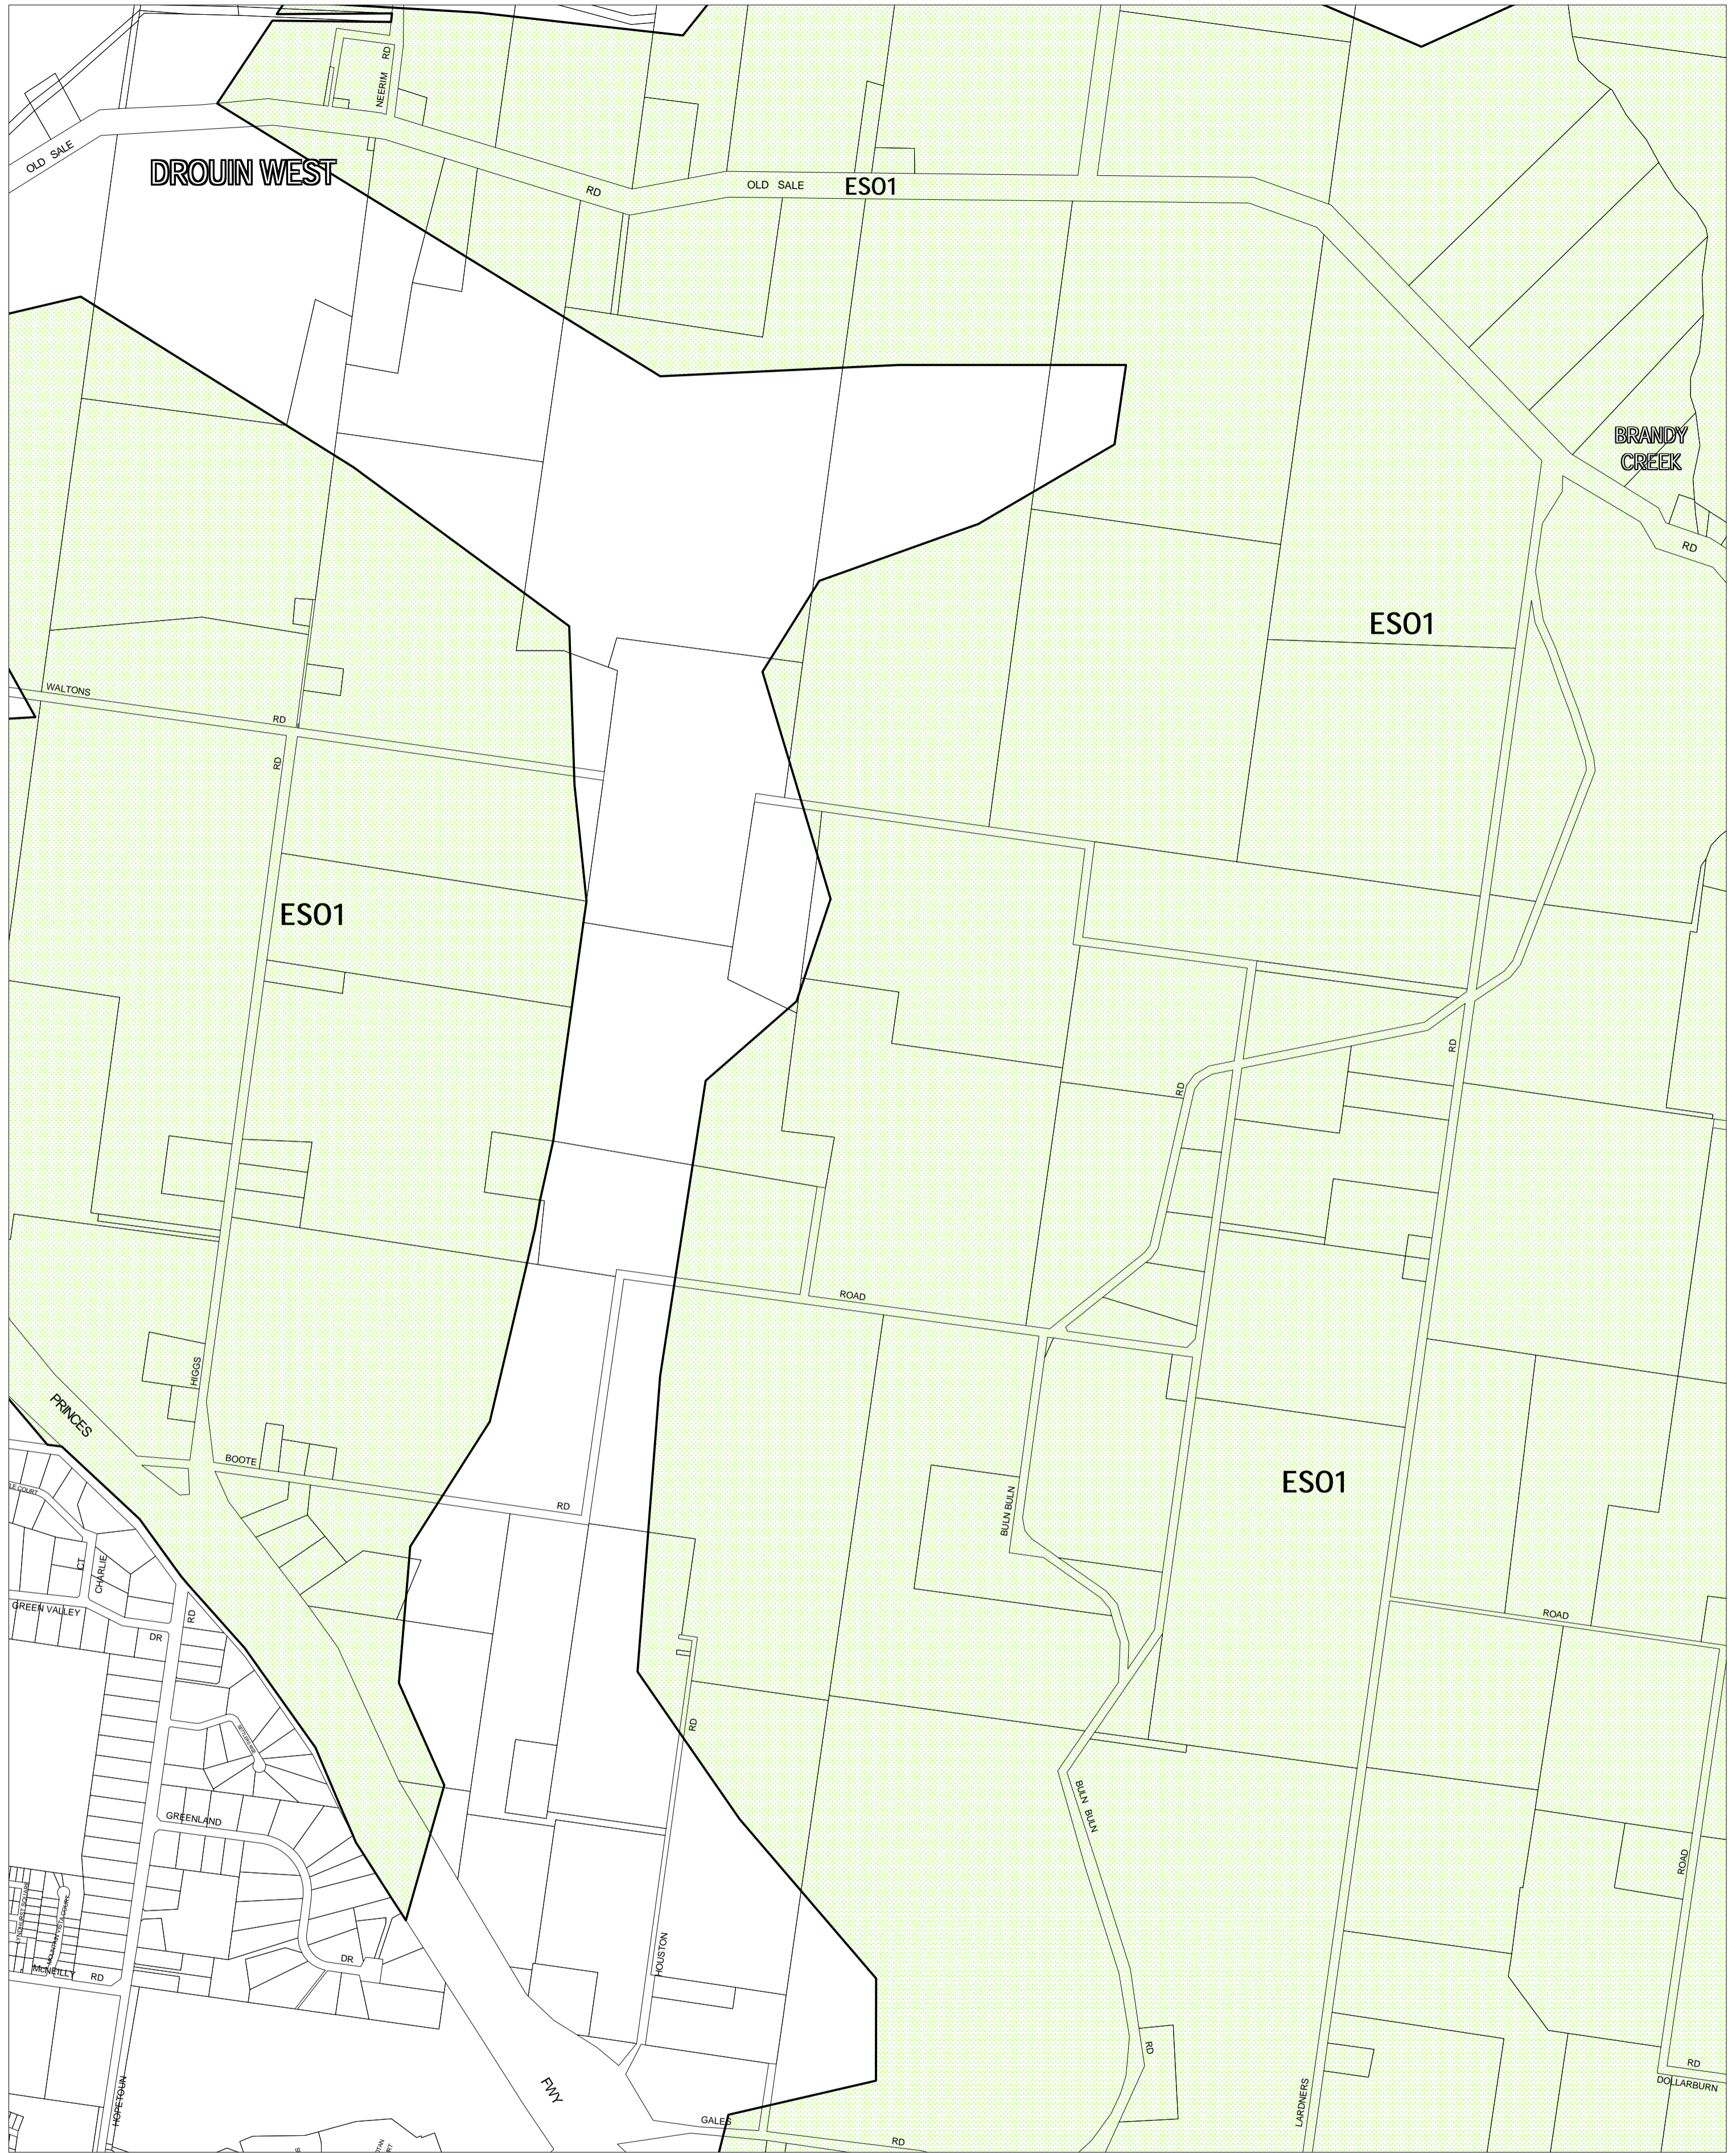

BAW BAW PLANNING SCHEME - LOCAL PROVISION

Overlays	
ES01	Environmental Significance Overlay - Schedule 1

Printed: 18/7/2007

AMENDMENT C17